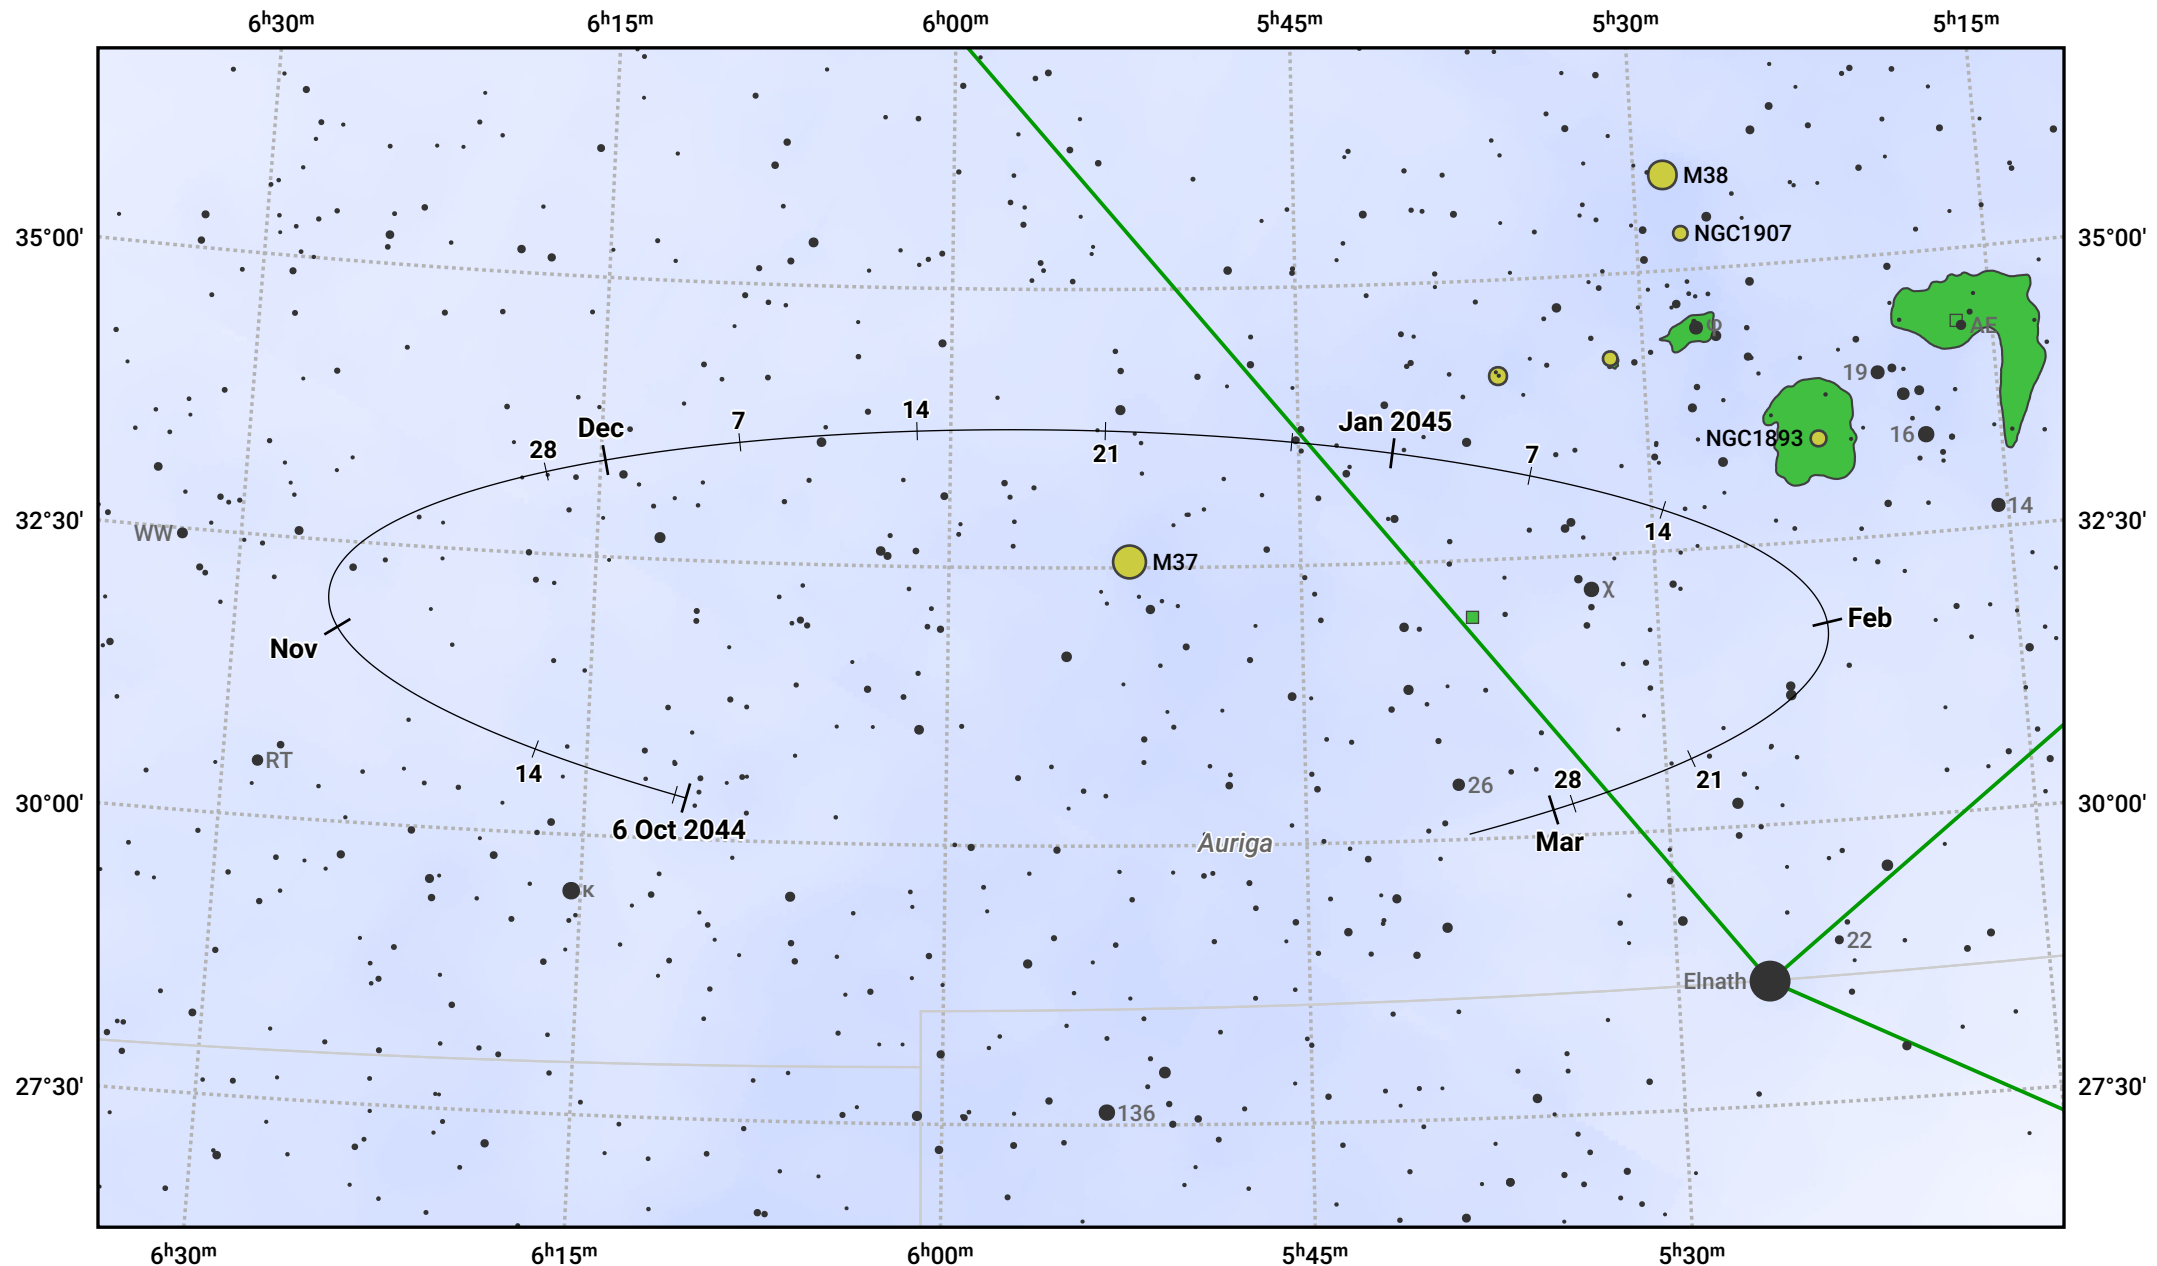

The path of Asteroid 29 Amphitrite around opposition on 20 Dec 2044

© Dominic Ford 2011–2024. Date markers placed at midnight UTC. Downloaded from <https://in-the-sky.org>

Magnitude scale: · 9.0 · 8.0 · 7.0 · 6.0 · 5.0 · 4.0 · 3.0 · 2.0 · 1.0

— Ecliptic Plane

Galaxy Bright nebula Open cluster Globular cluster

Date	Mag	Phase
2044 Nov 1	10.0	97%
2044 Nov 27	9.4	99%
2044 Dec 1	9.3	99%
2045 Jan 1	9.2	100%
2045 Feb 1	9.9	97%
2045 Feb 26	10.4	96%
2045 Mar 1	10.5	96%