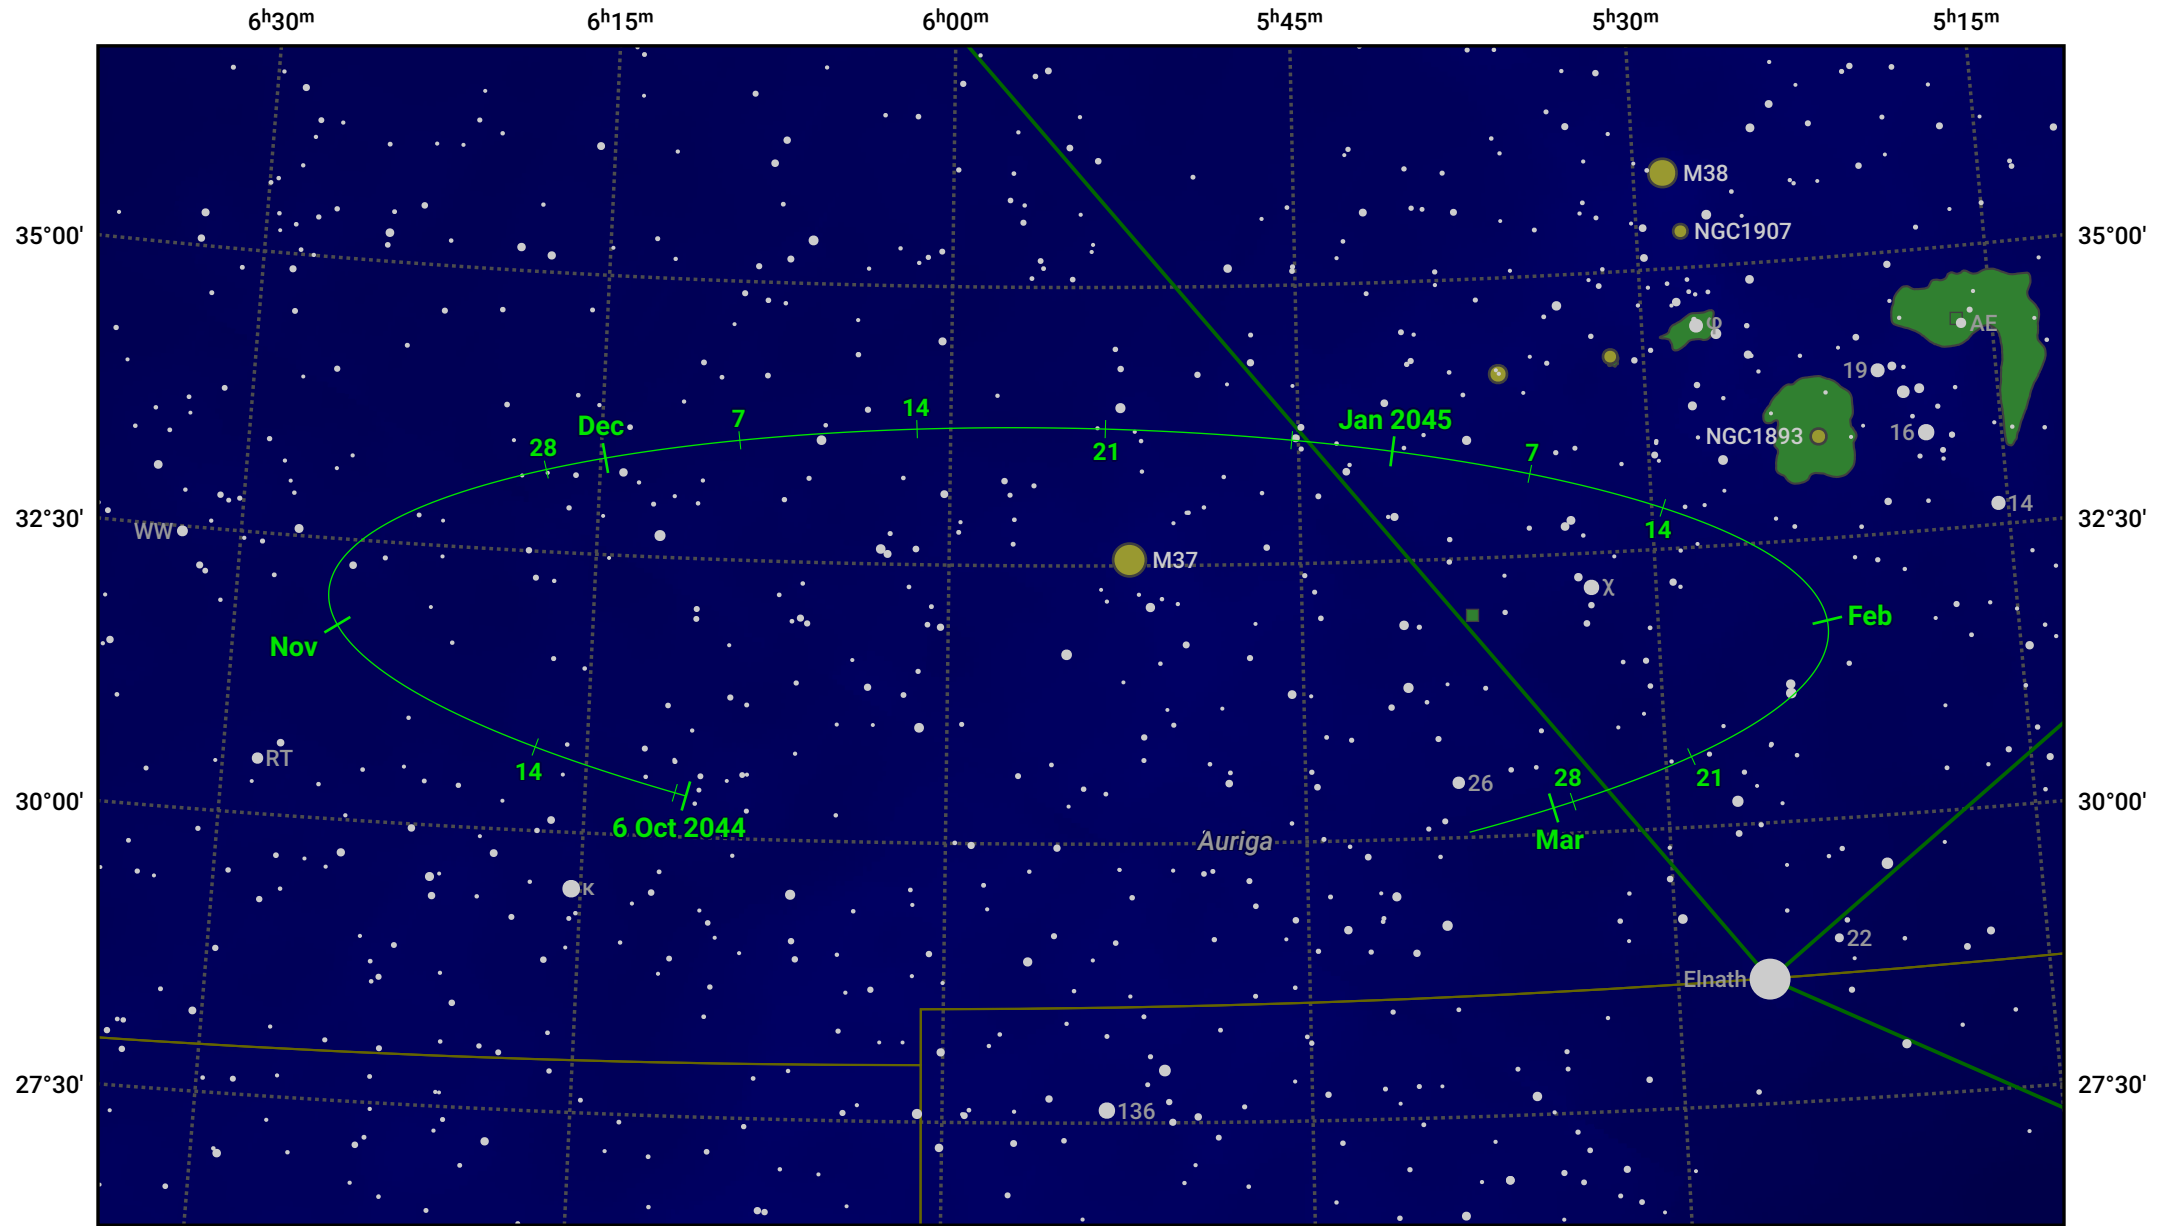

The path of Asteroid 29 Amphitrite around opposition on 20 Dec 2044

© Dominic Ford 2011–2024. Date markers placed at midnight UTC. Downloaded from <https://in-the-sky.org>

Magnitude scale: · 9.0 · 8.0 · 7.0 · 6.0 · 5.0 · 4.0 · 3.0 · 2.0 · 1.0

— Ecliptic Plane

- Galaxy
- Bright nebula
- Open cluster
- Globular cluster

Date	Mag	Phase
2024 Nov 1	10.0	97%
2024 Nov 27	9.4	99%
2024 Dec 1	9.3	99%
2025 Jan 1	9.2	100%
2025 Feb 1	9.9	97%
2025 Feb 26	10.4	96%
2025 Mar 1	10.5	96%