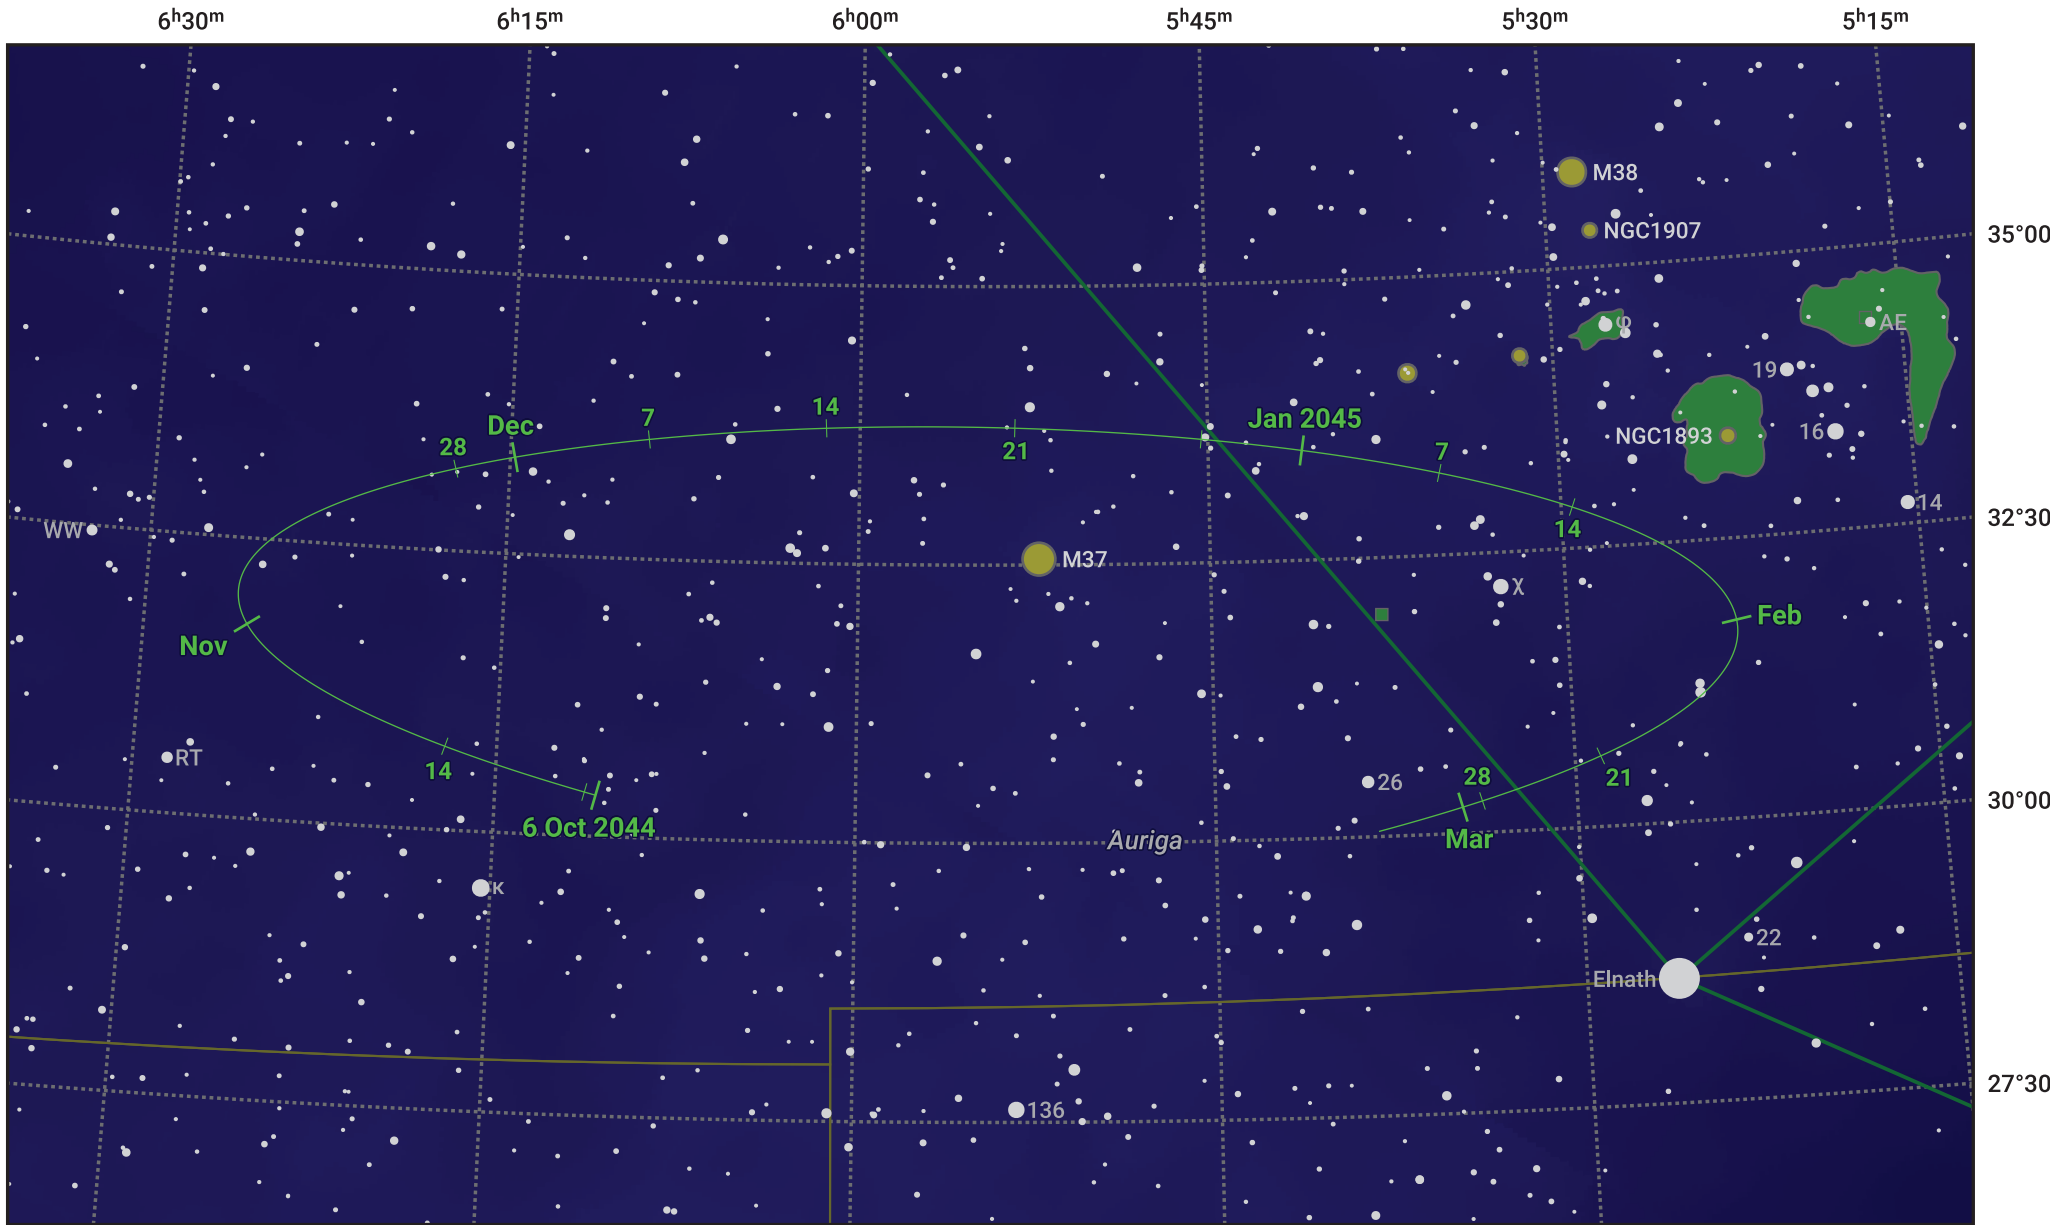

The path of Asteroid 29 Amphitrite around opposition on 20 Dec 2044

© Dominic Ford 2011–2024. Date markers placed at midnight UTC. Downloaded from <https://in-the-sky.org>

Magnitude scale: 9.0 8.0 7.0 6.0 5.0 4.0 3.0 2.0 1.0

Ecliptic Plane

- Galaxy
- Bright nebula
- Open cluster
- Globular cluster

Date	Mag	Phase
2044 Nov 1	10.0	97%
2044 Nov 27	9.4	99%
2044 Dec 1	9.3	99%
2045 Jan 1	9.2	100%
2045 Feb 1	9.9	97%
2045 Feb 26	10.4	96%
2045 Mar 1	10.5	96%