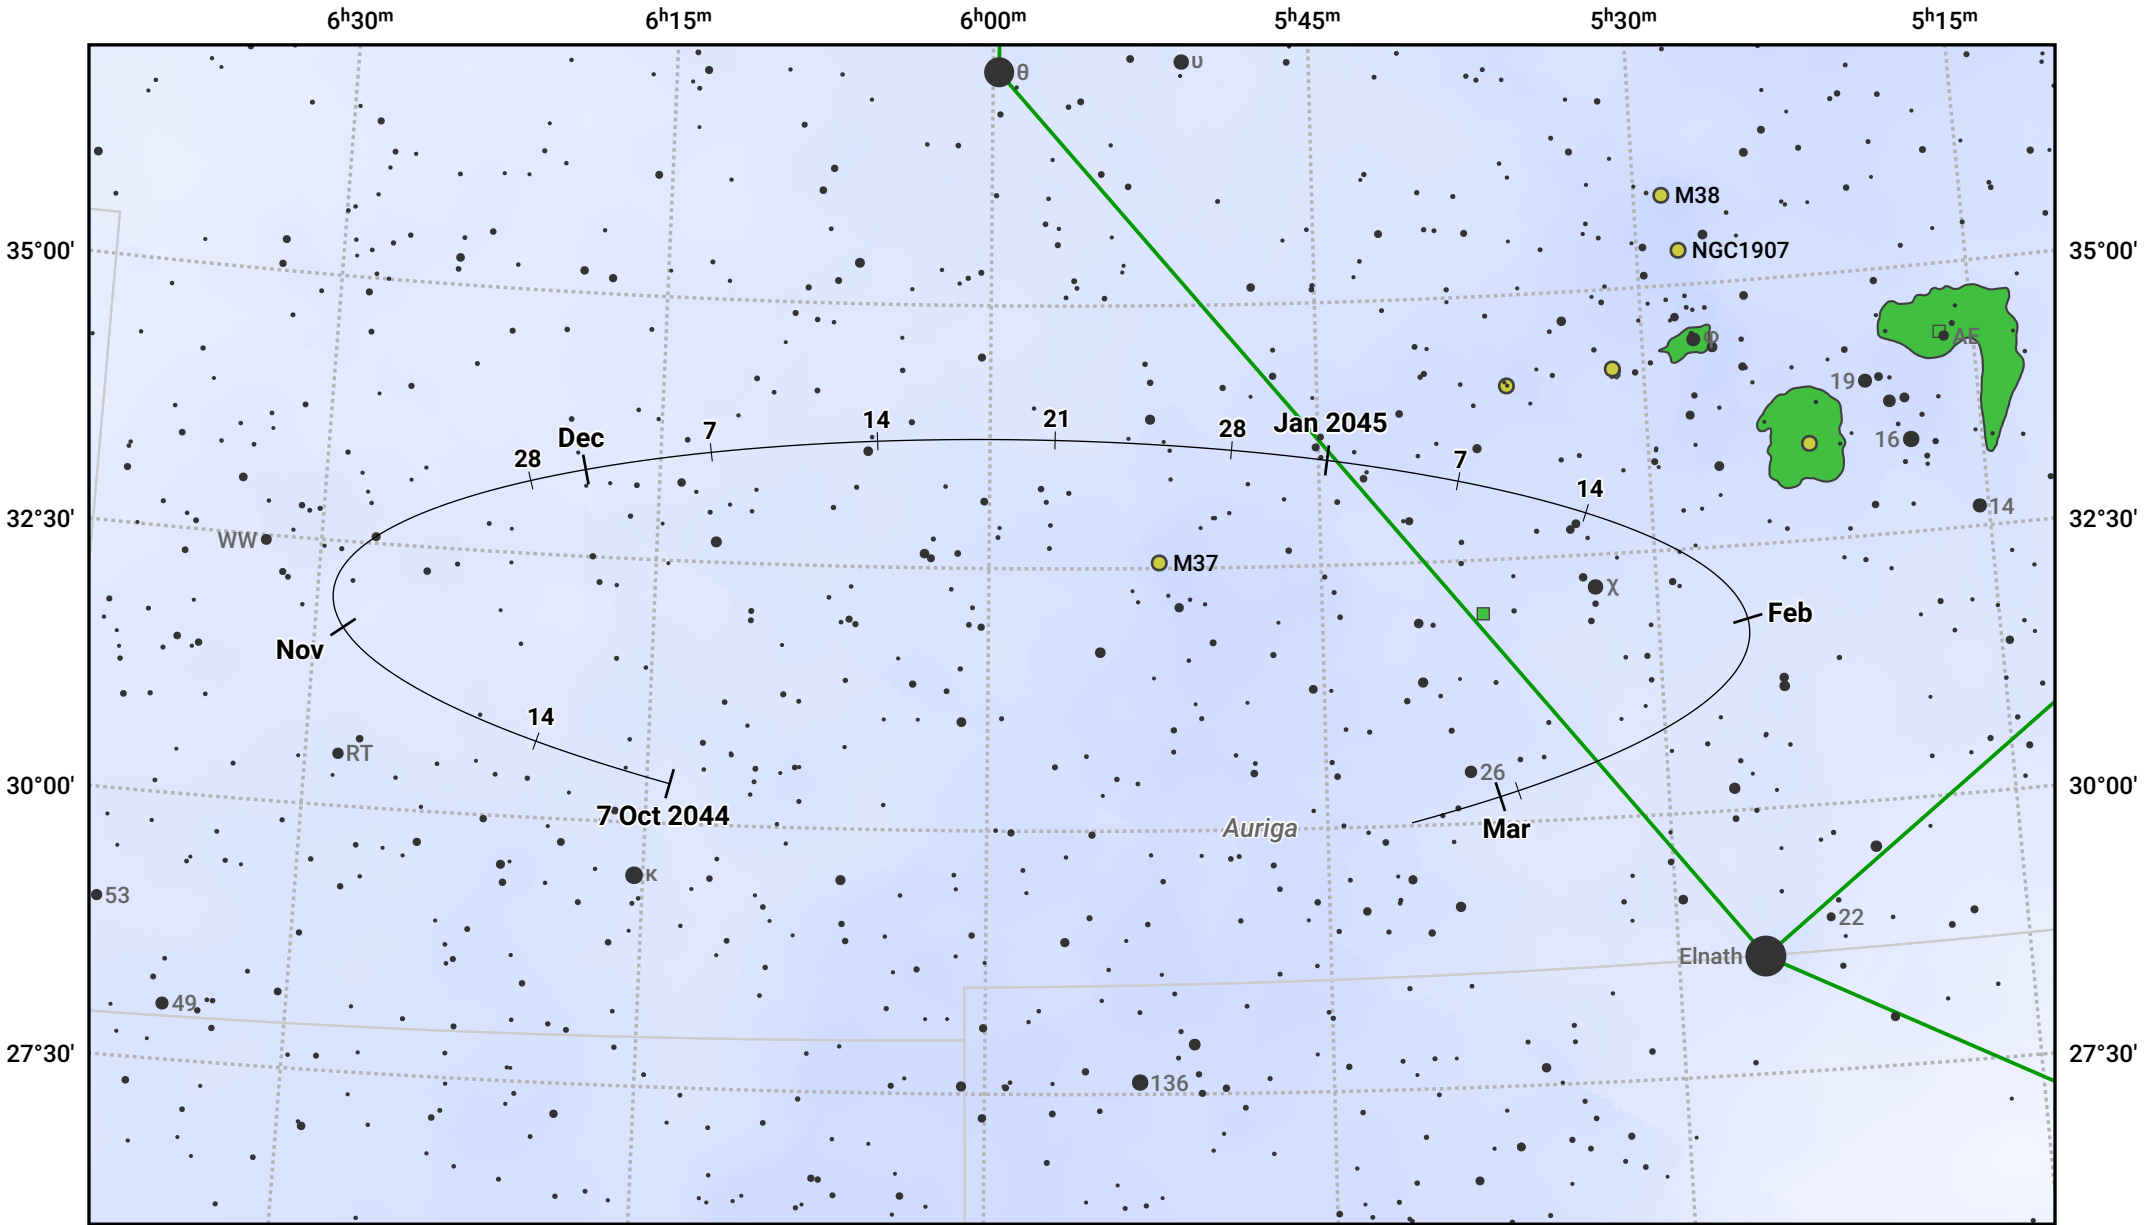

# The path of Asteroid 29 Amphitrite around opposition on 21 Dec 2044

© Dominic Ford 2011–2024. Date markers placed at midnight UTC. Downloaded from <https://in-the-sky.org>

Magnitude scale: · 9.0 · 8.0 · 7.0 · 6.0 · 5.0 · 4.0 · 3.0 · 2.0 · 1.0

— Ecliptic Plane

Galaxy    Bright nebula    Open cluster    Globular cluster

Date	Mag	Phase
2044 Nov 1	10.0	97%
2044 Nov 27	9.5	99%
2044 Dec 1	9.4	99%
2045 Jan 1	9.2	100%
2045 Feb 1	9.9	97%
2045 Feb 27	10.5	96%
2045 Mar 1	10.5	96%