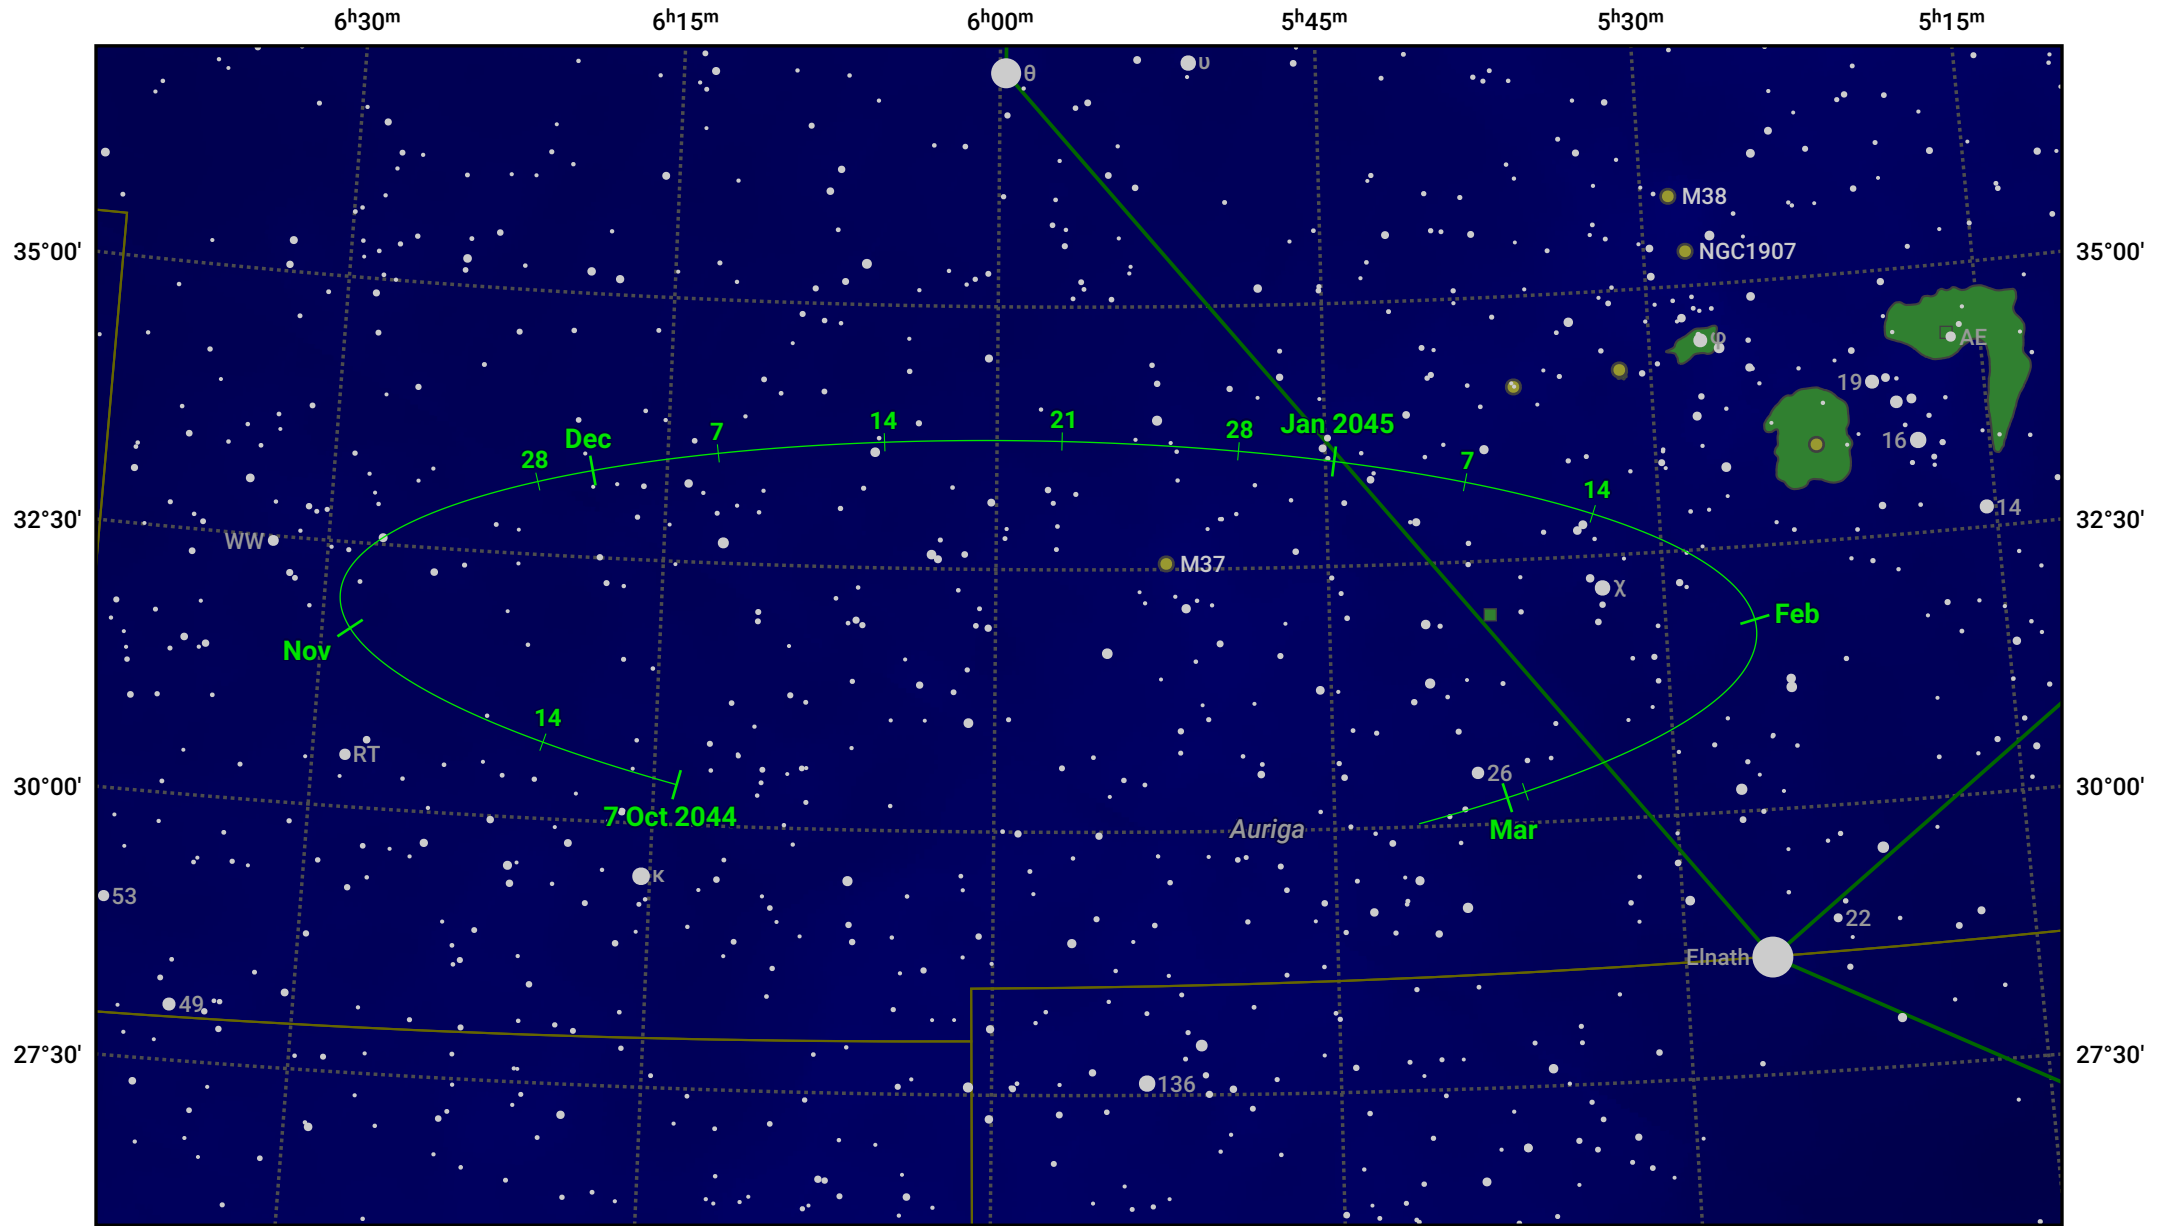

The path of Asteroid 29 Amphitrite around opposition on 21 Dec 2044

© Dominic Ford 2011–2024. Date markers placed at midnight UTC. Downloaded from <https://in-the-sky.org>

Magnitude scale: · 9.0 · 8.0 · 7.0 · 6.0 · 5.0 · 4.0 · 3.0 · 2.0 · 1.0

— Ecliptic Plane

● Galaxy ■ Bright nebula ● Open cluster ● Globular cluster

Date	Mag	Phase
2044 Nov 1	10.0	97%
2044 Nov 27	9.5	99%
2044 Dec 1	9.4	99%
2045 Jan 1	9.2	100%
2045 Feb 1	9.9	97%
2045 Feb 27	10.5	96%
2045 Mar 1	10.5	96%