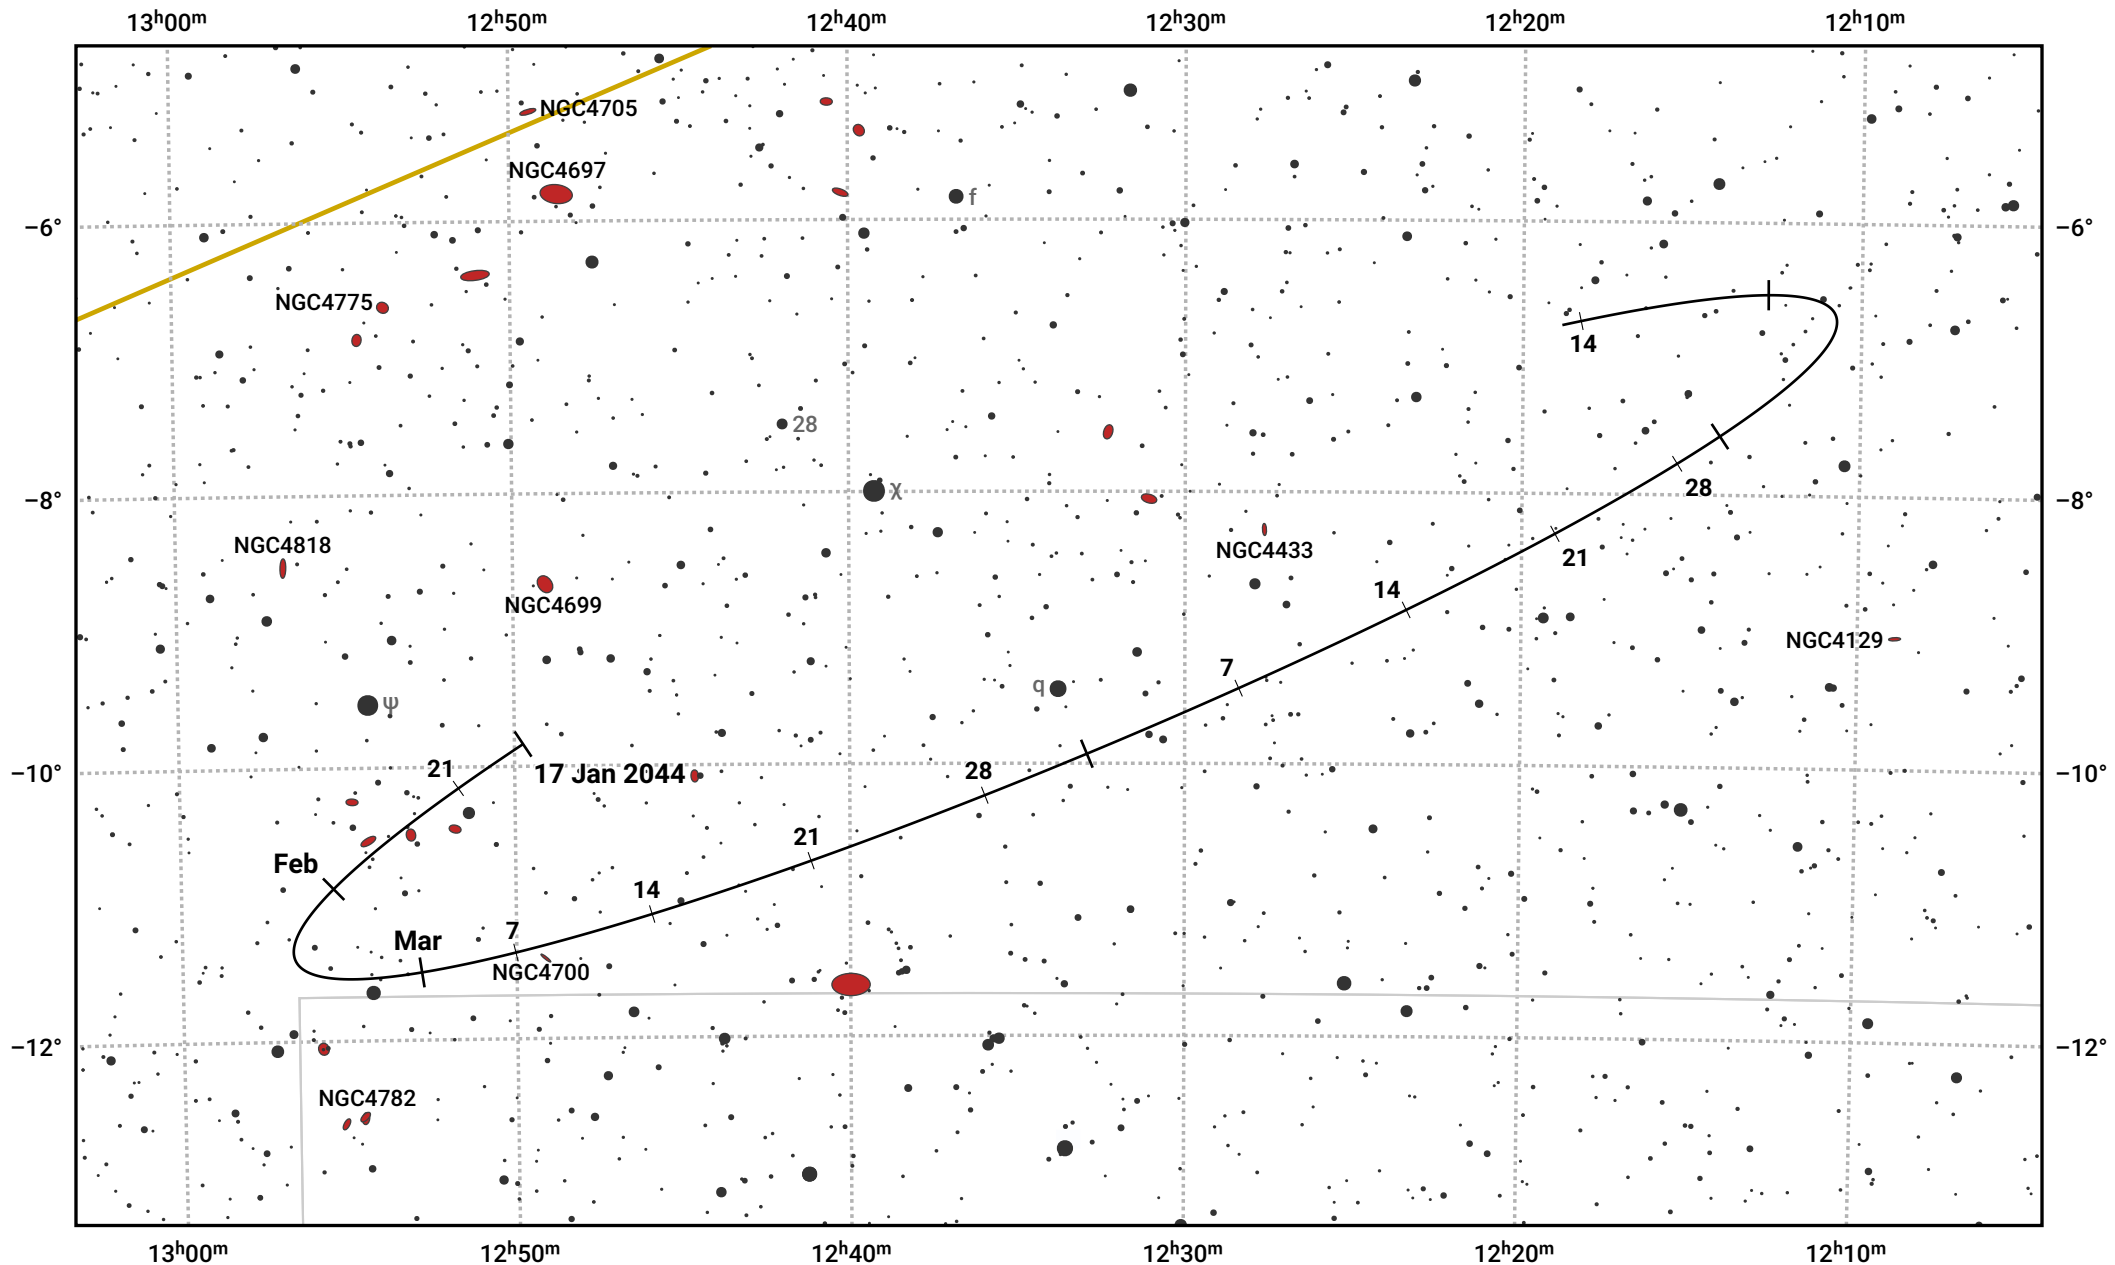

# The path of Asteroid 10 Hygiea around opposition on 1 Apr 2024

© Dominic Ford 2011–2024. Date markers placed at midnight UTC. Downloaded from <https://in-the-sky.org>

Magnitude scale: • 11.0 • 10.0 • 9.0 • 8.0 • 7.0 • 6.0 • 5.0 • 4.0

— Ecliptic Plane

● Galaxy   
 ■ Bright nebula   
 ● Open cluster   
 ⊕ Globular cluster

Date	Mag
2024 Feb 1	10.8
2024 Mar 1	10.2
2024 Mar 10	10.0
2024 Apr 1	9.5
2024 May 1	10.1
2024 Jun 1	10.6