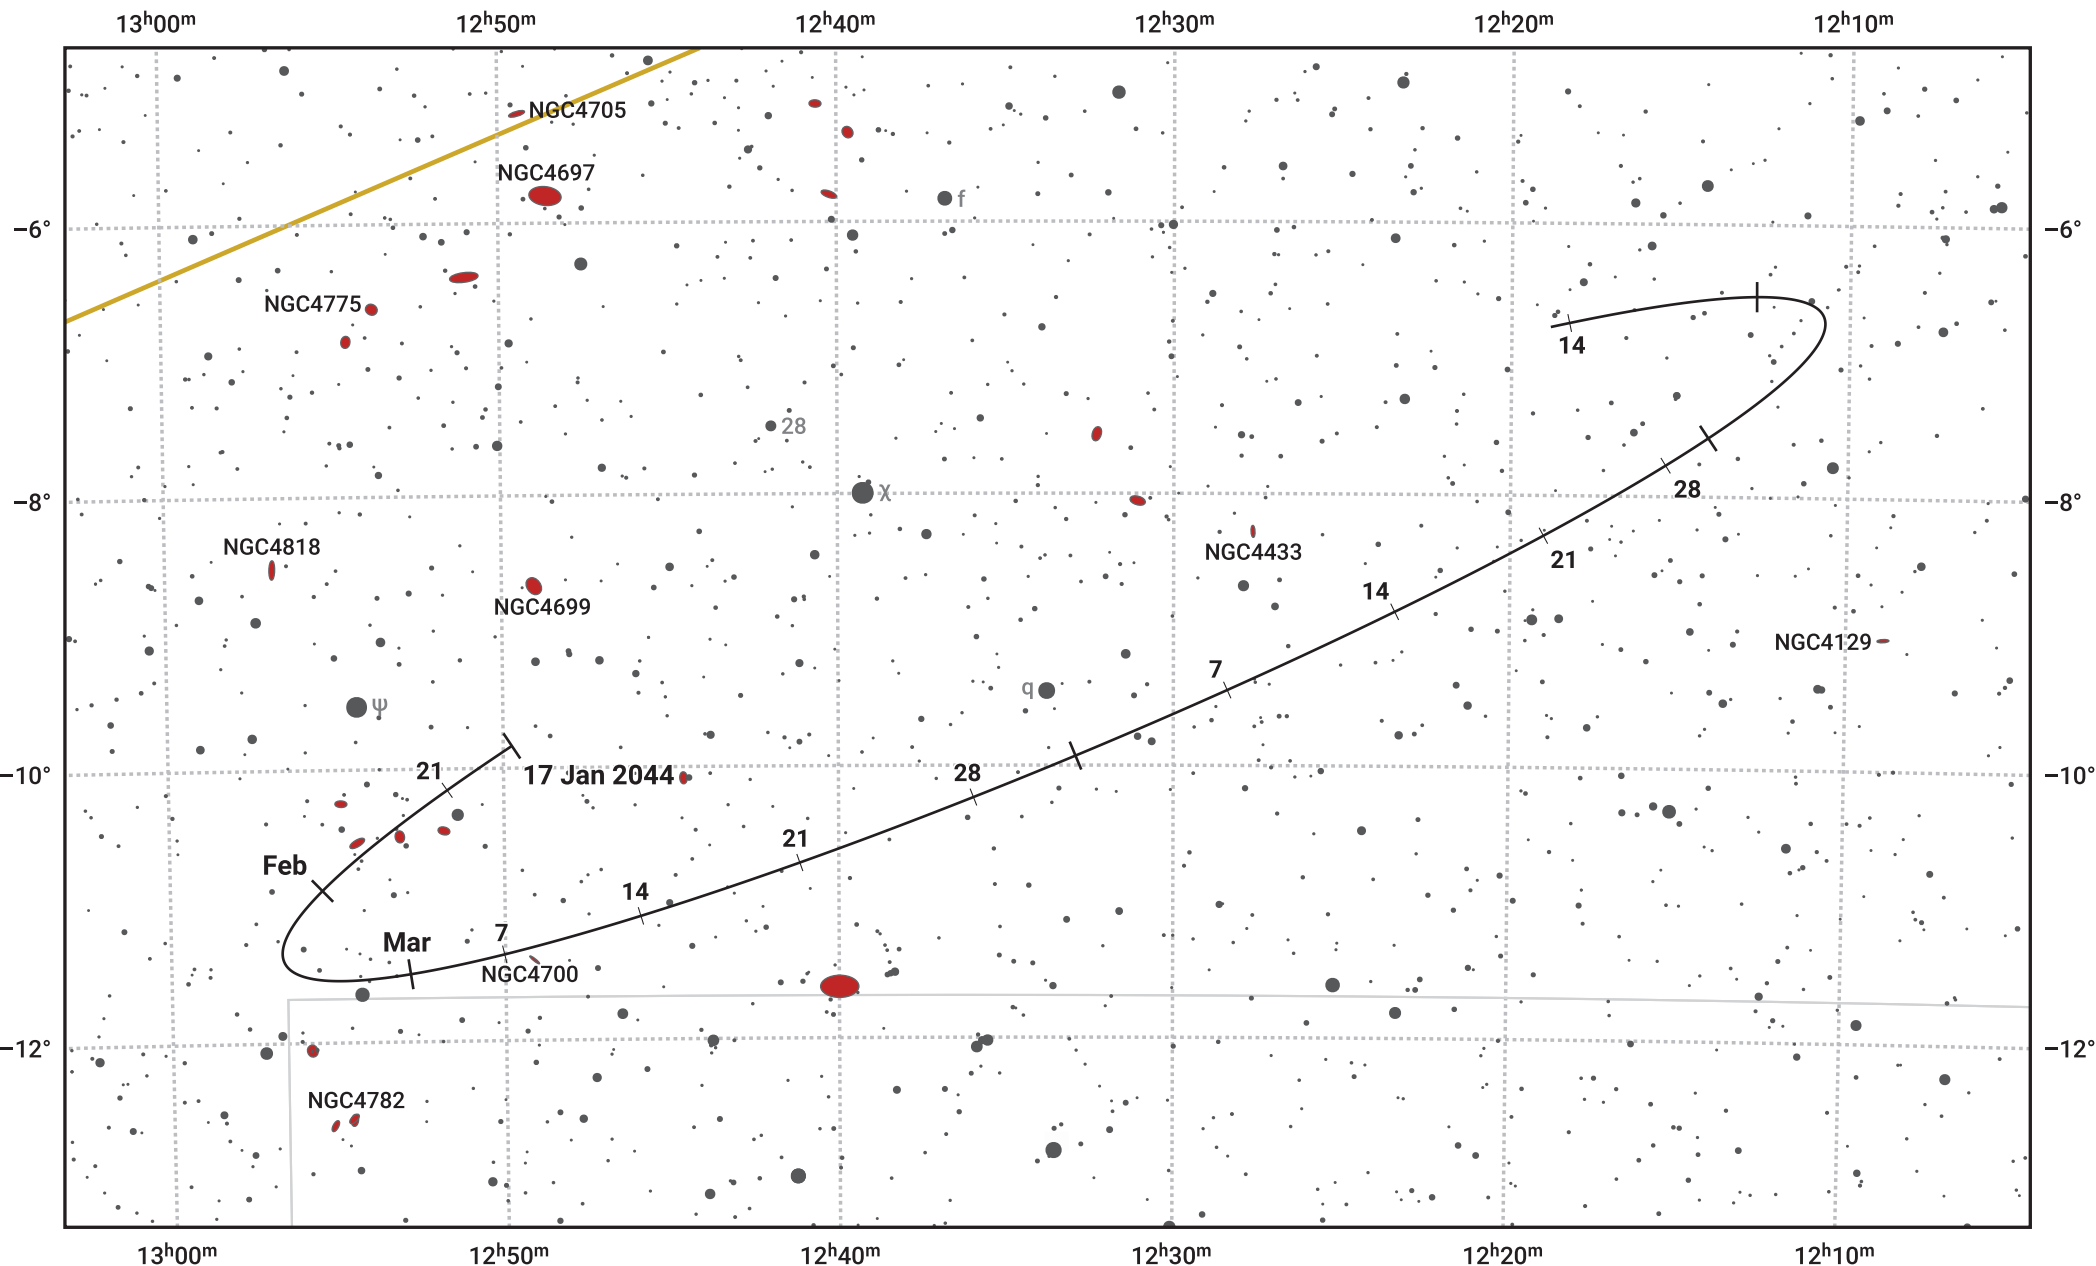

The path of Asteroid 10 Hygiea around opposition on 1 Apr 2024

© Dominic Ford 2011–2024. Date markers placed at midnight UTC. Downloaded from <https://in-the-sky.org>

Magnitude scale: • 11.0 • 10.0 • 9.0 • 8.0 • 7.0 • 6.0 • 5.0 • 4.0

— Ecliptic Plane

- Galaxy
- Bright nebula
- Open cluster
- Globular cluster

Date	Mag
2024 Feb 1	10.8
2024 Mar 1	10.2
2024 Mar 10	10.0
2024 Apr 1	9.5
2024 May 1	10.1
2024 Jun 1	10.6