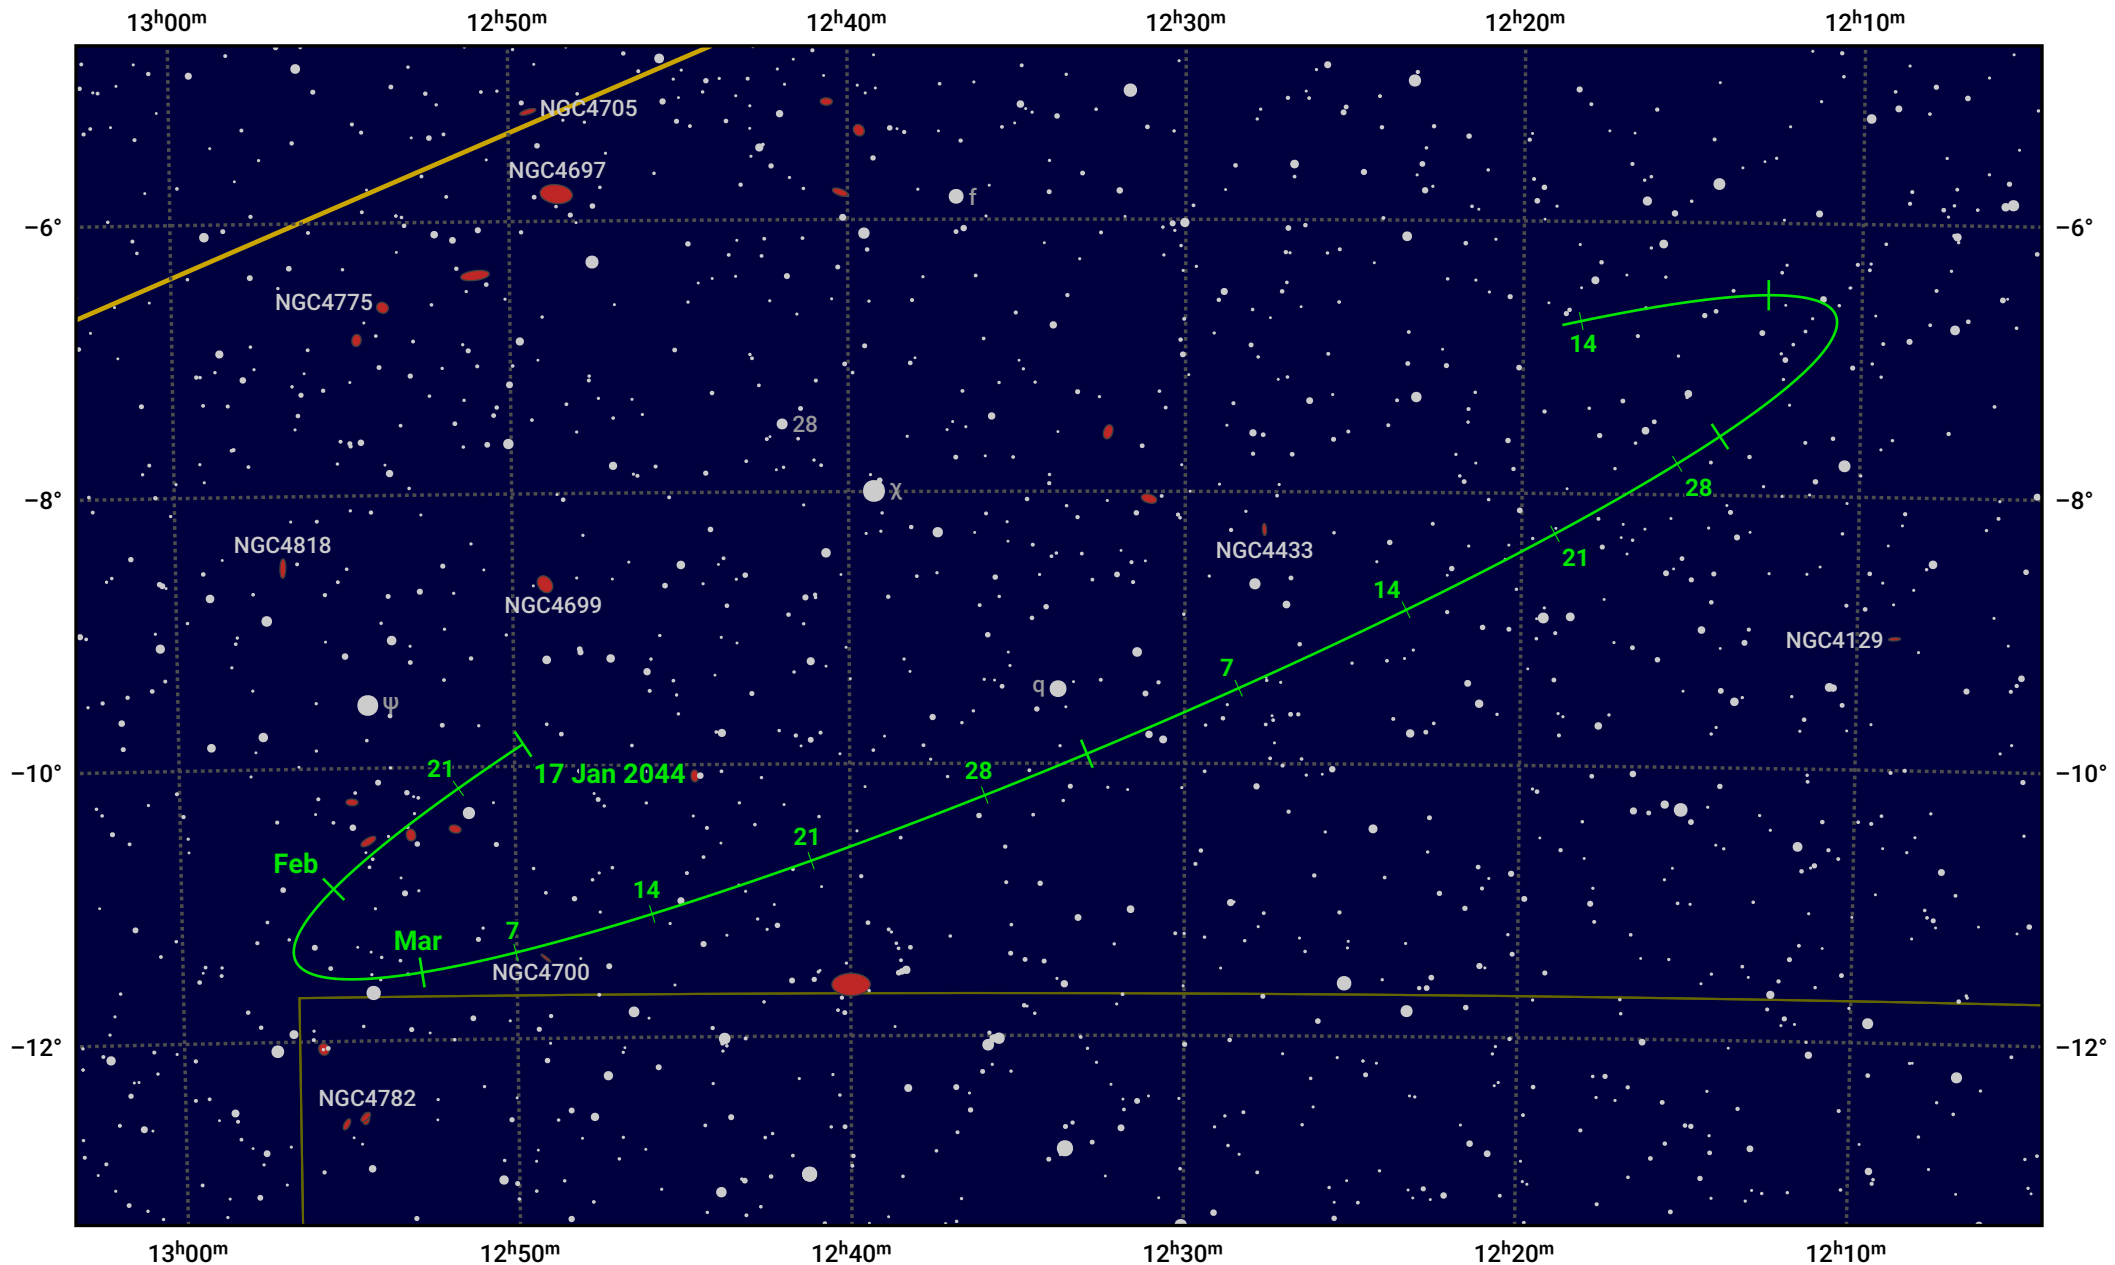

The path of Asteroid 10 Hygiea around opposition on 1 Apr 2044

© Dominic Ford 2011–2024. Date markers placed at midnight UTC. Downloaded from <https://in-the-sky.org>

Magnitude scale: · 11.0 · 10.0 · 9.0 · 8.0 · 7.0 ● 6.0 ● 5.0 ● 4.0

— Ecliptic Plane

● Galaxy ■ Bright nebula ● Open cluster ⊕ Globular cluster

Date	Mag
2044 Feb 1	10.8
2044 Mar 1	10.2
2044 Mar 10	10.0
2044 Apr 1	9.5
2044 May 1	10.1
2044 Jun 1	10.6