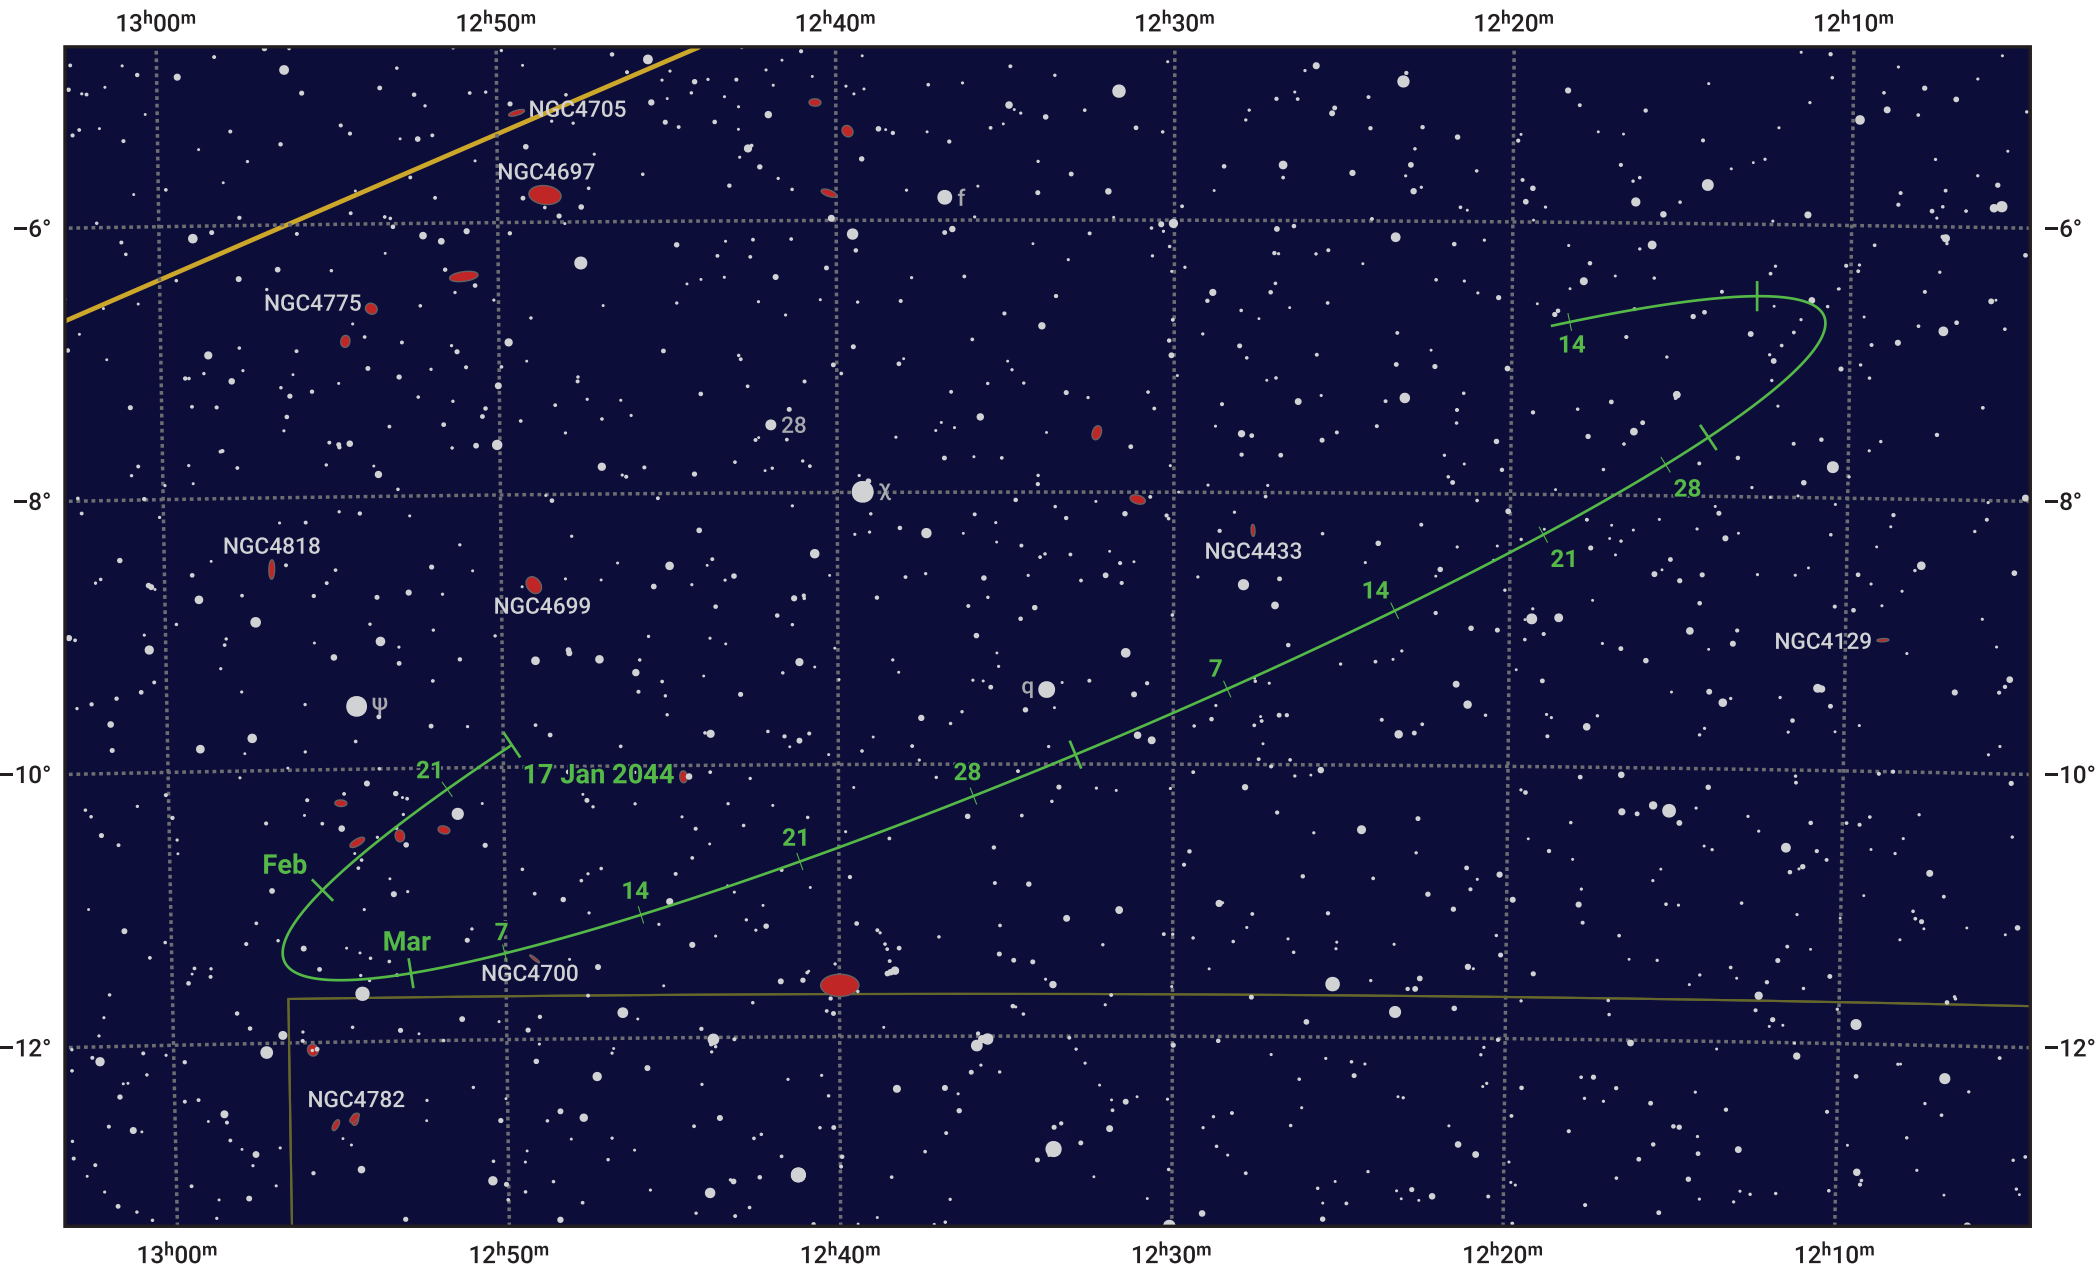

The path of Asteroid 10 Hygiea around opposition on 1 Apr 2044

© Dominic Ford 2011–2024. Date markers placed at midnight UTC. Downloaded from <https://in-the-sky.org>

Magnitude scale: 11.0 10.0 9.0 8.0 7.0 6.0 5.0 4.0

— Ecliptic Plane

- Galaxy
- Bright nebula
- Open cluster
- ⊕ Globular cluster

Date	Mag
2044 Feb 1	10.8
2044 Mar 1	10.2
2044 Mar 10	10.0
2044 Apr 1	9.5
2044 May 1	10.1
2044 Jun 1	10.6