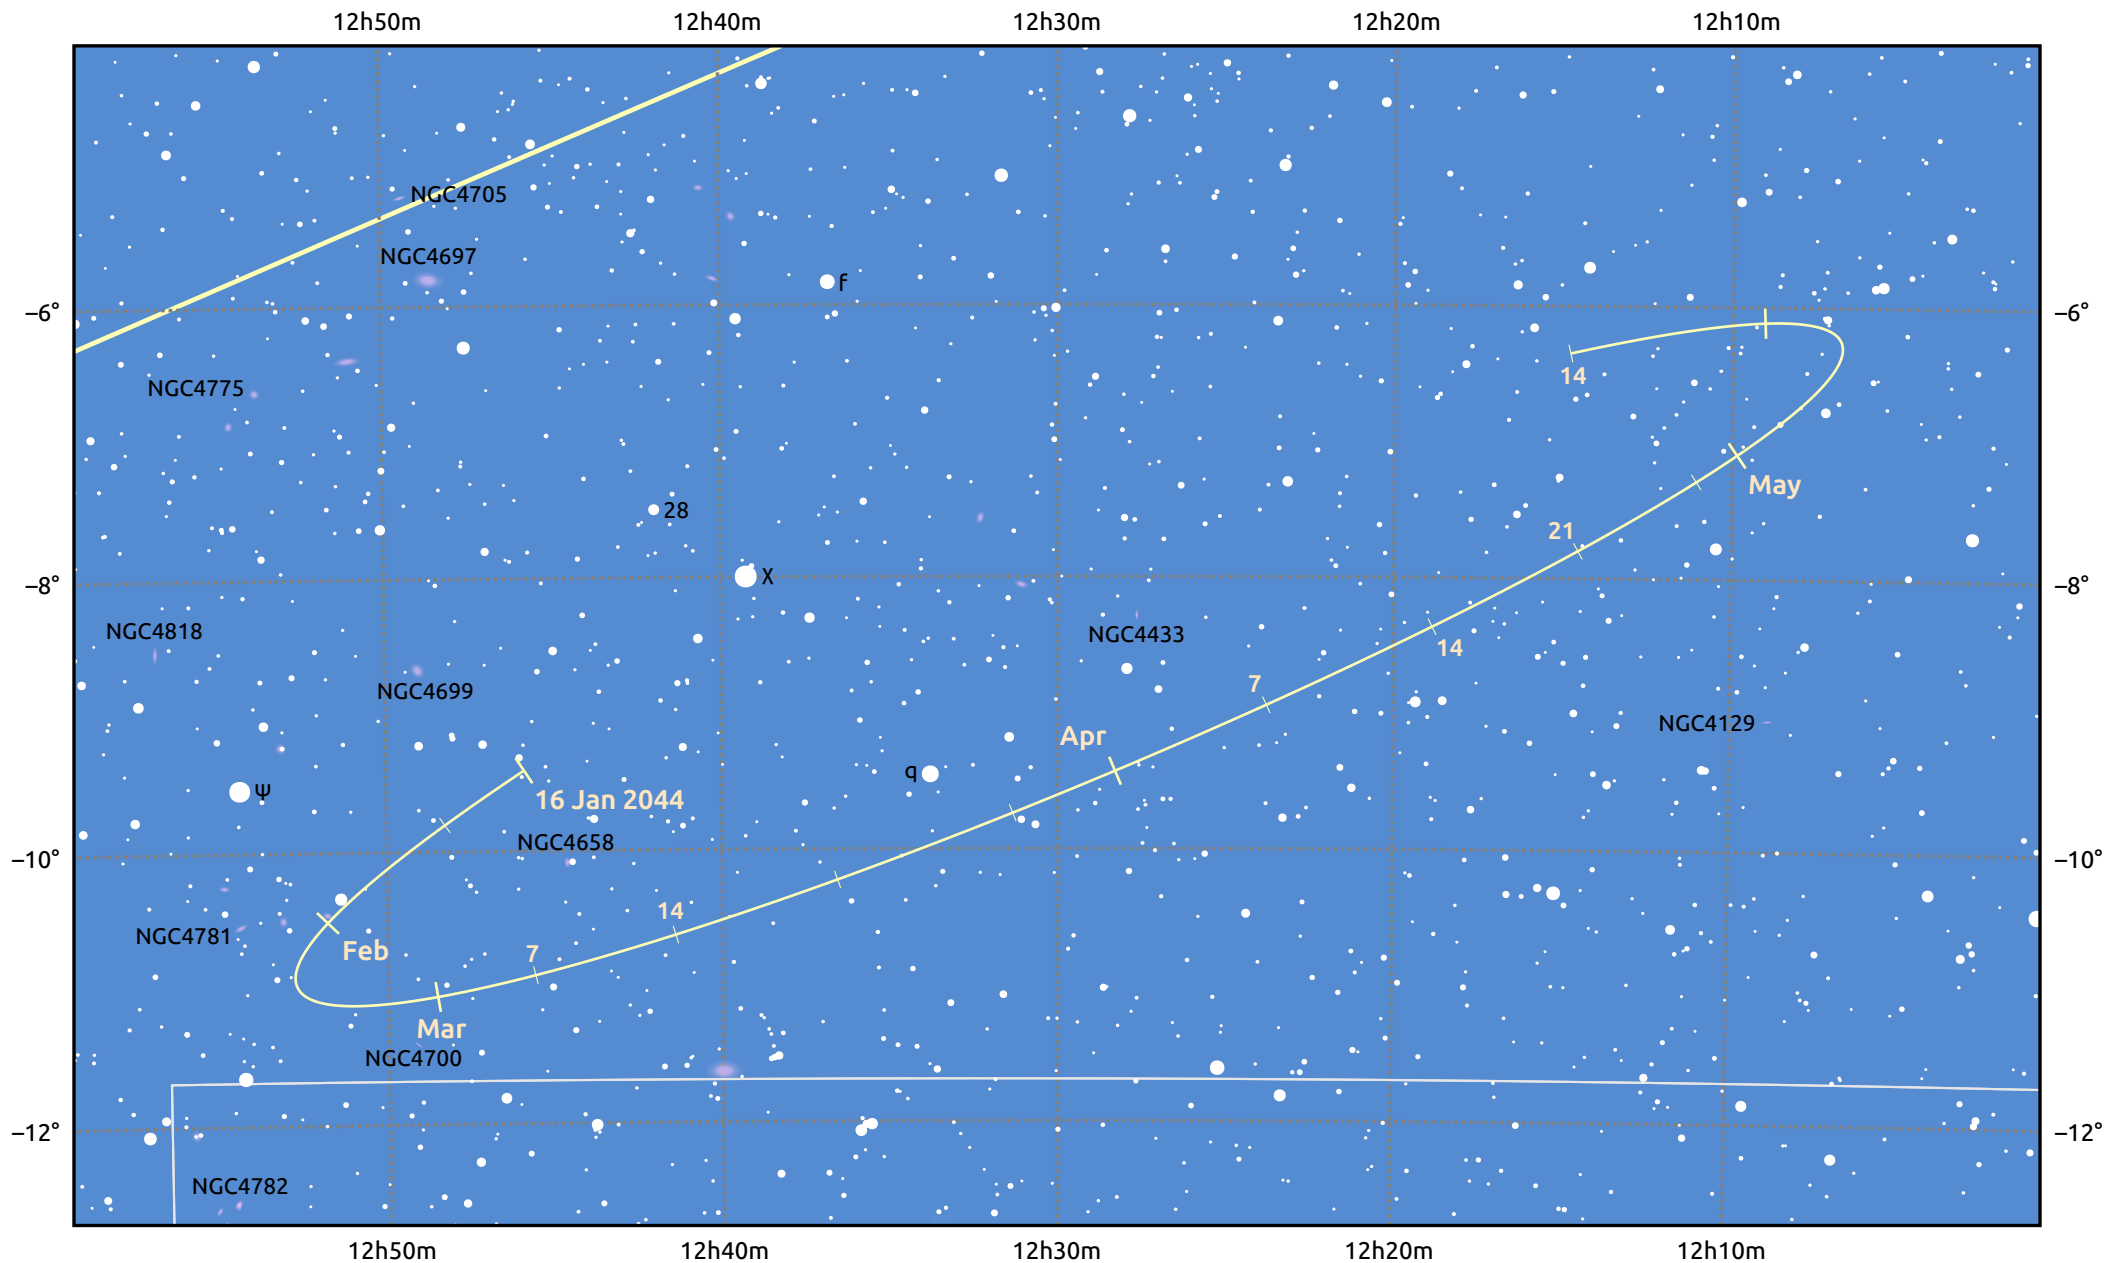

# The path of Asteroid 10 Hygiea around opposition on 31 Mar 2024

© Dominic Ford 2011–2025. Date markers placed at midnight UTC. Downloaded from <https://in-the-sky.org>

Magnitude scale: · 11.0 · 10.0 · 9.0 · 8.0 · 7.0 ● 6.0 ● 5.0 ● 4.0

— Ecliptic Plane

Galaxy Bright nebula Open cluster Globular cluster Planetary nebula

Date	Mag
2044 Feb 1	10.8
2044 Mar 1	10.2
2044 Mar 9	10.0
2044 Apr 1	9.6
2044 May 1	10.1
2044 Jun 1	10.7