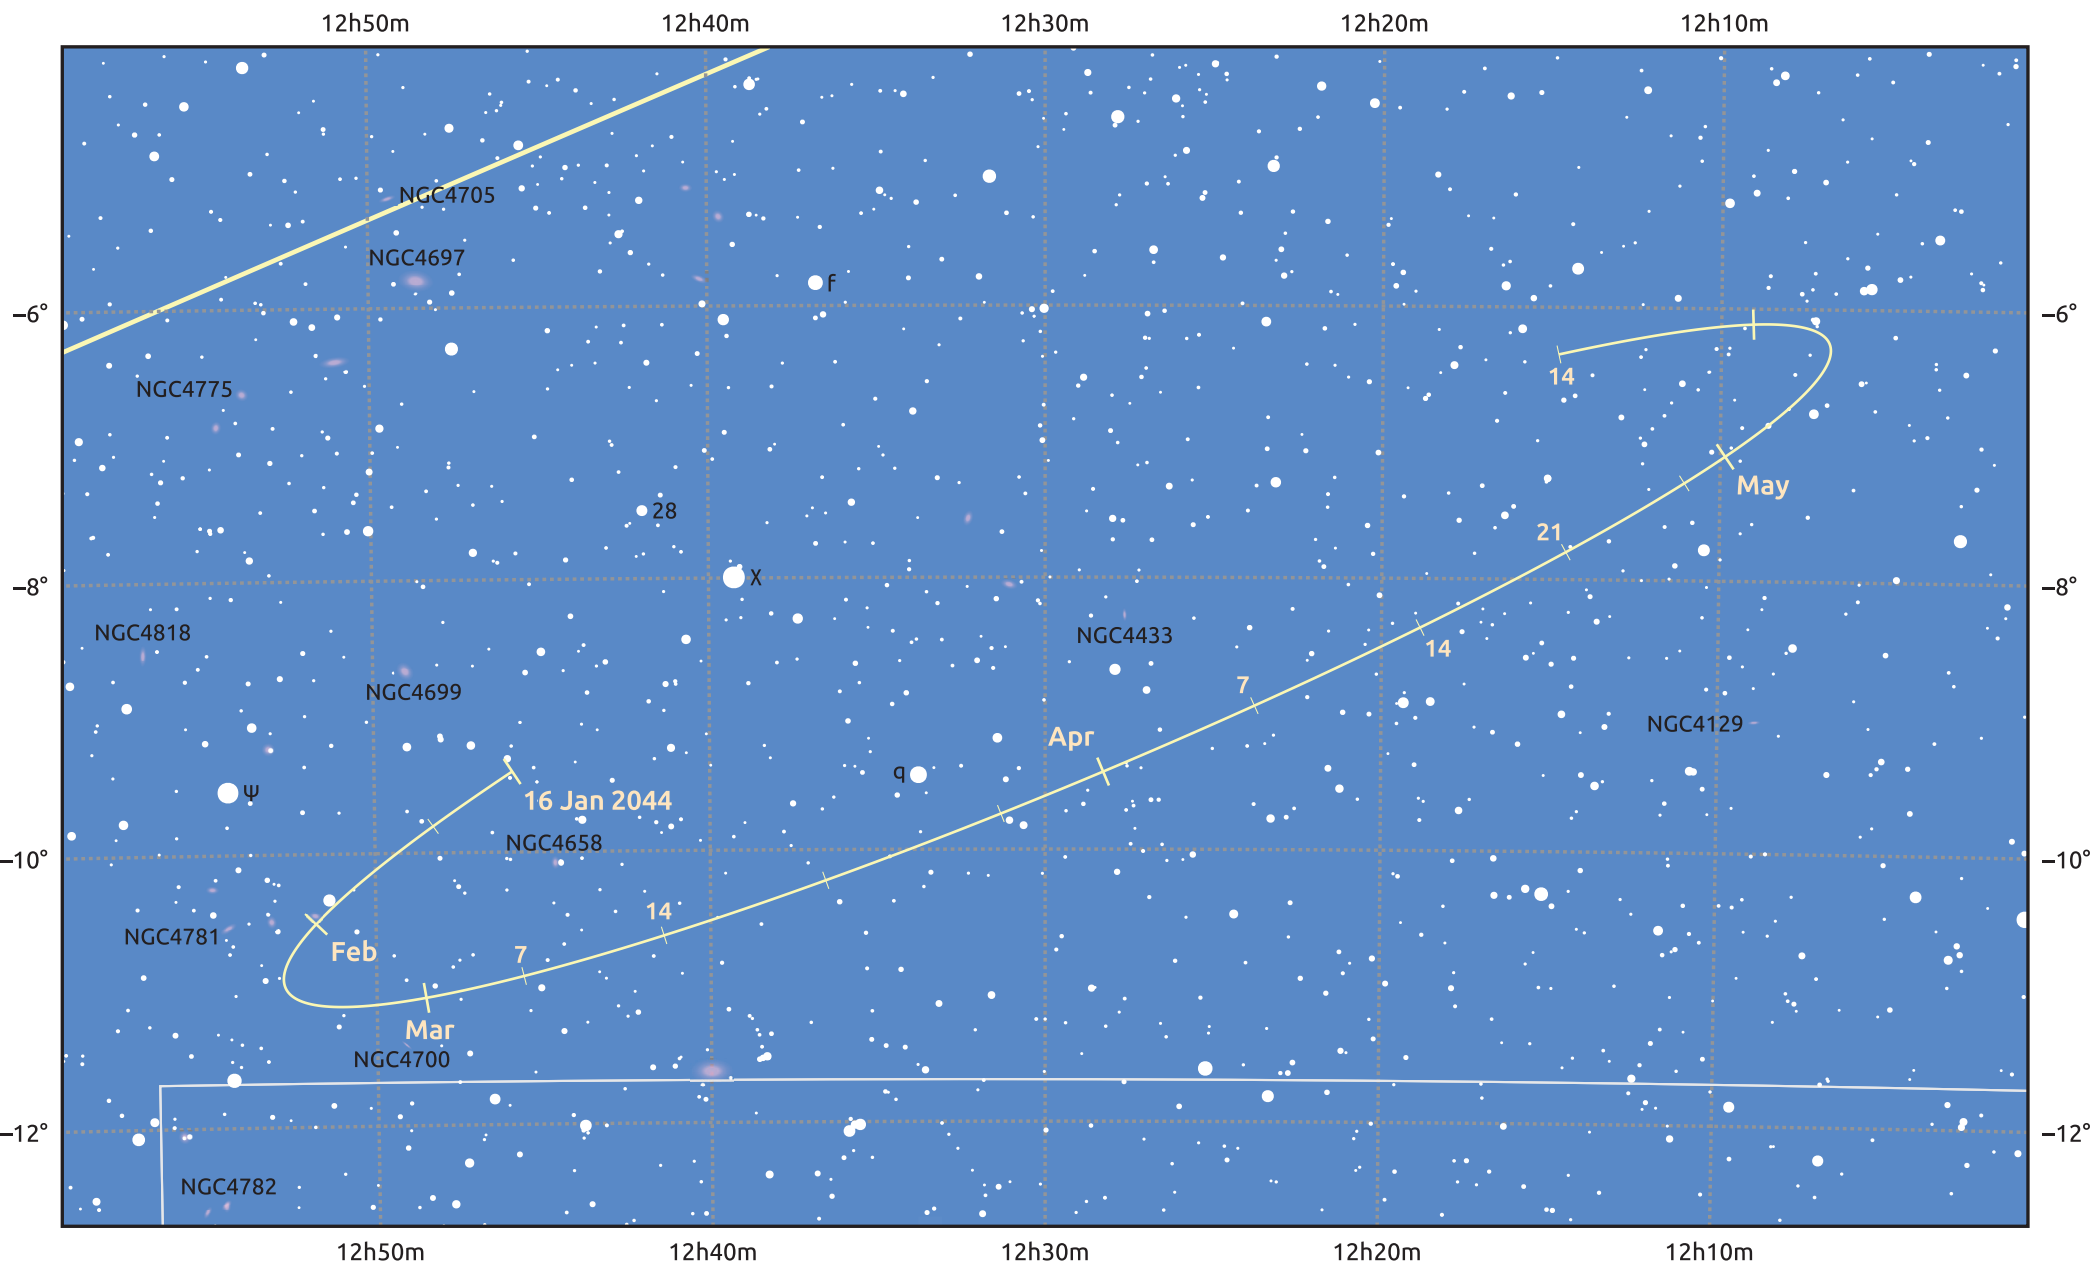

The path of Asteroid 10 Hygiea around opposition on 31 Mar 2044

© Dominic Ford 2011–2025. Date markers placed at midnight UTC. Downloaded from <https://in-the-sky.org>

Magnitude scale: • 11.0 • 10.0 • 9.0 • 8.0 • 7.0 • 6.0 • 5.0 • 4.0

— Ecliptic Plane

Galaxy Bright nebula Open cluster Globular cluster Planetary nebula

Date	Mag
2044 Feb 1	10.8
2044 Mar 1	10.2
2044 Mar 9	10.0
2044 Apr 1	9.6
2044 May 1	10.1
2044 Jun 1	10.7