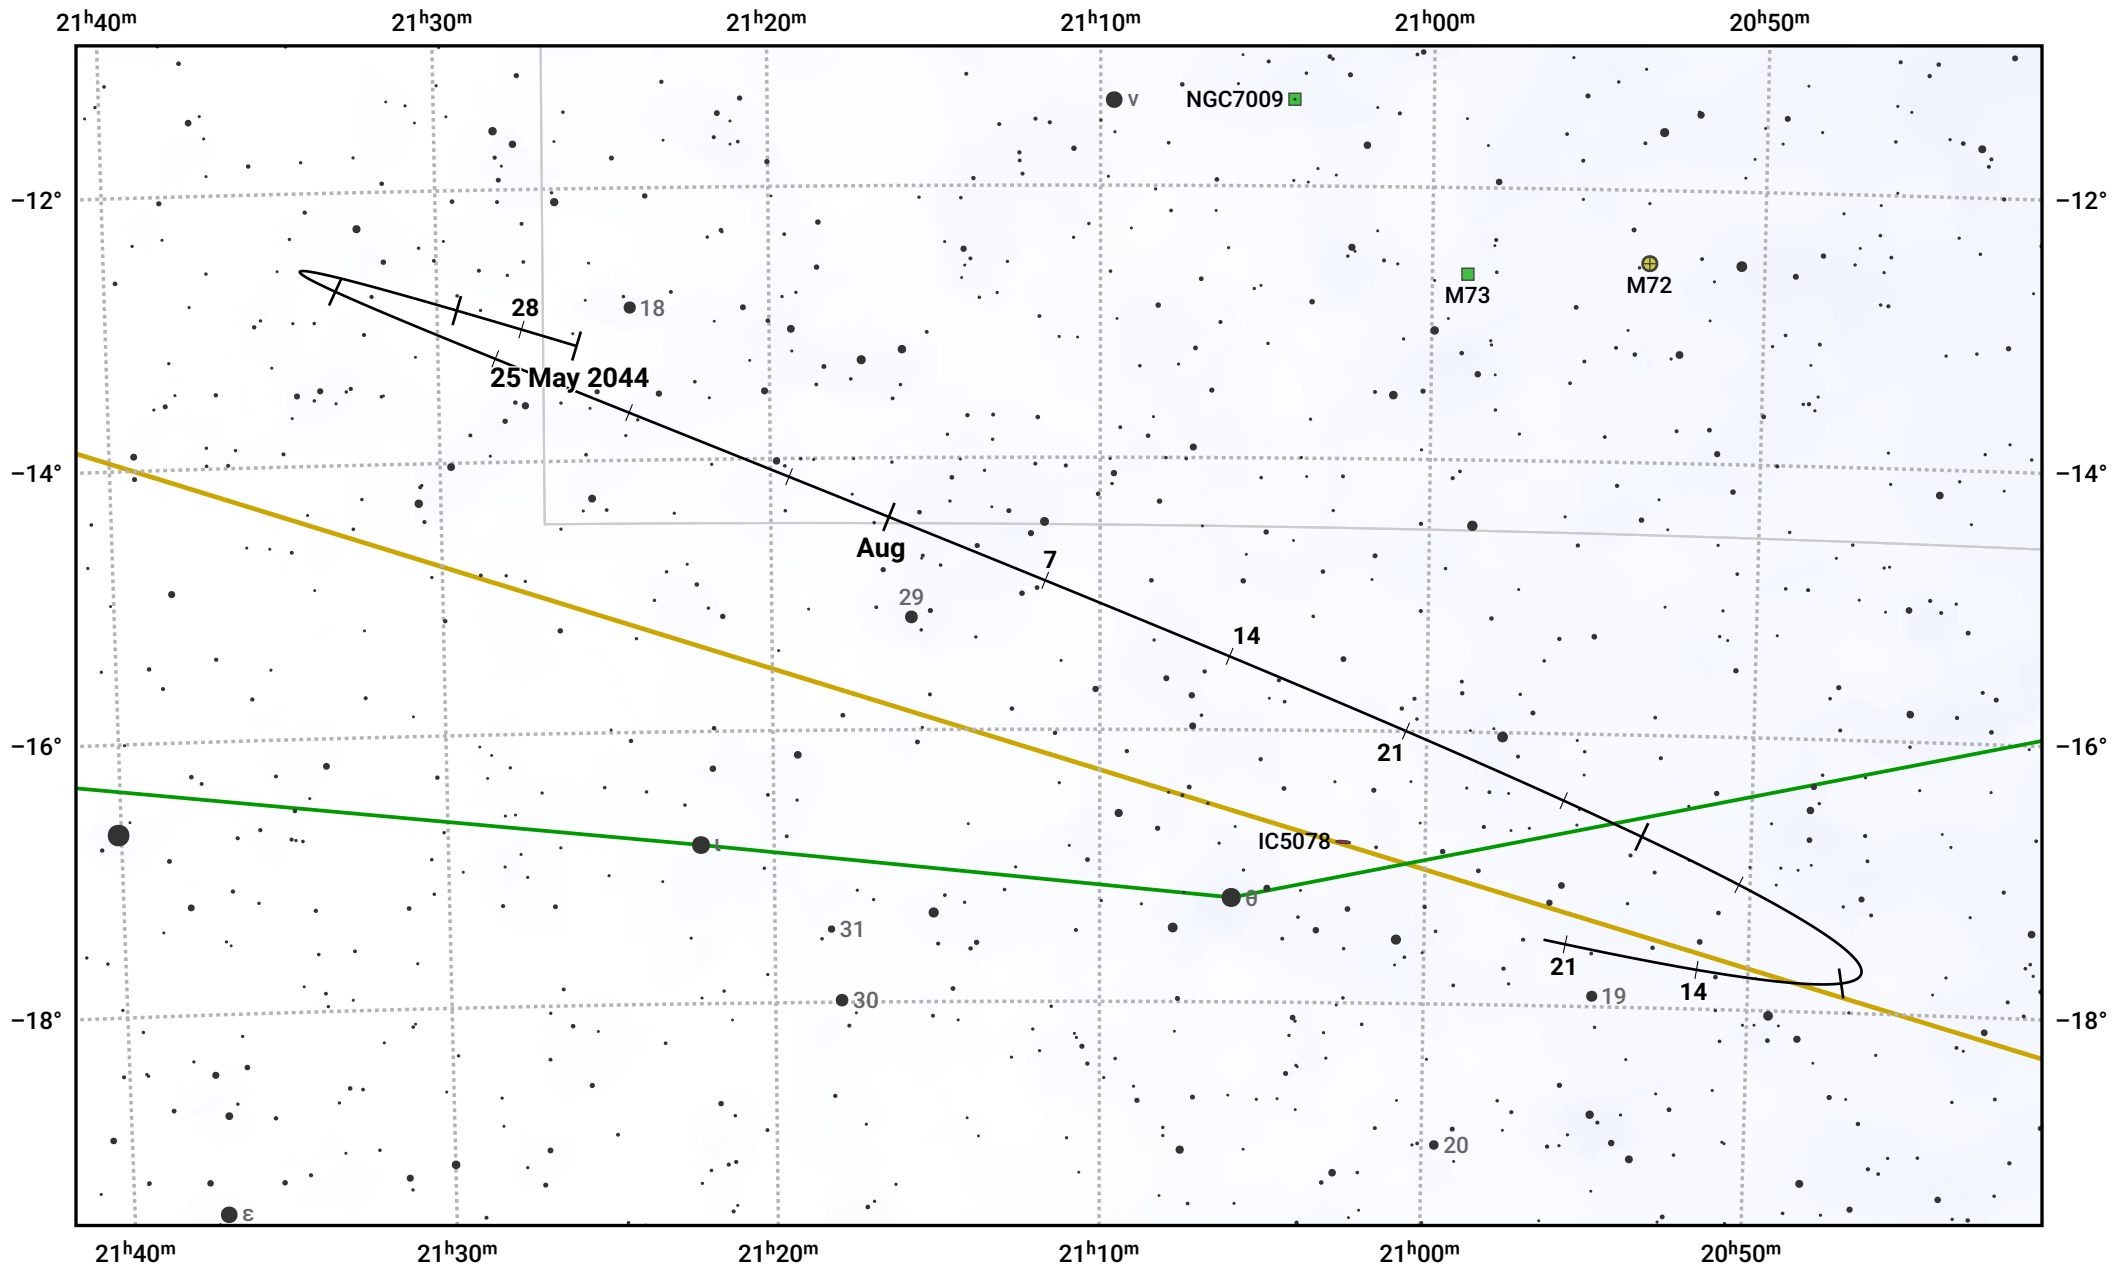

The path of Asteroid 16 Psyche around opposition on 8 Aug 2044

© Dominic Ford 2011–2024. Date markers placed at midnight UTC. Downloaded from <https://in-the-sky.org>

Magnitude scale: 10.0 9.0 8.0 7.0 6.0 5.0 4.0 3.0

— Ecliptic Plane

Galaxy Bright nebula Open cluster Globular cluster

Date	Mag
2044 Jun 1	11.2
2044 Jul 1	10.6
2044 Jul 14	10.3
2044 Aug 1	9.9
2044 Sep 1	10.2
2044 Oct 1	10.8