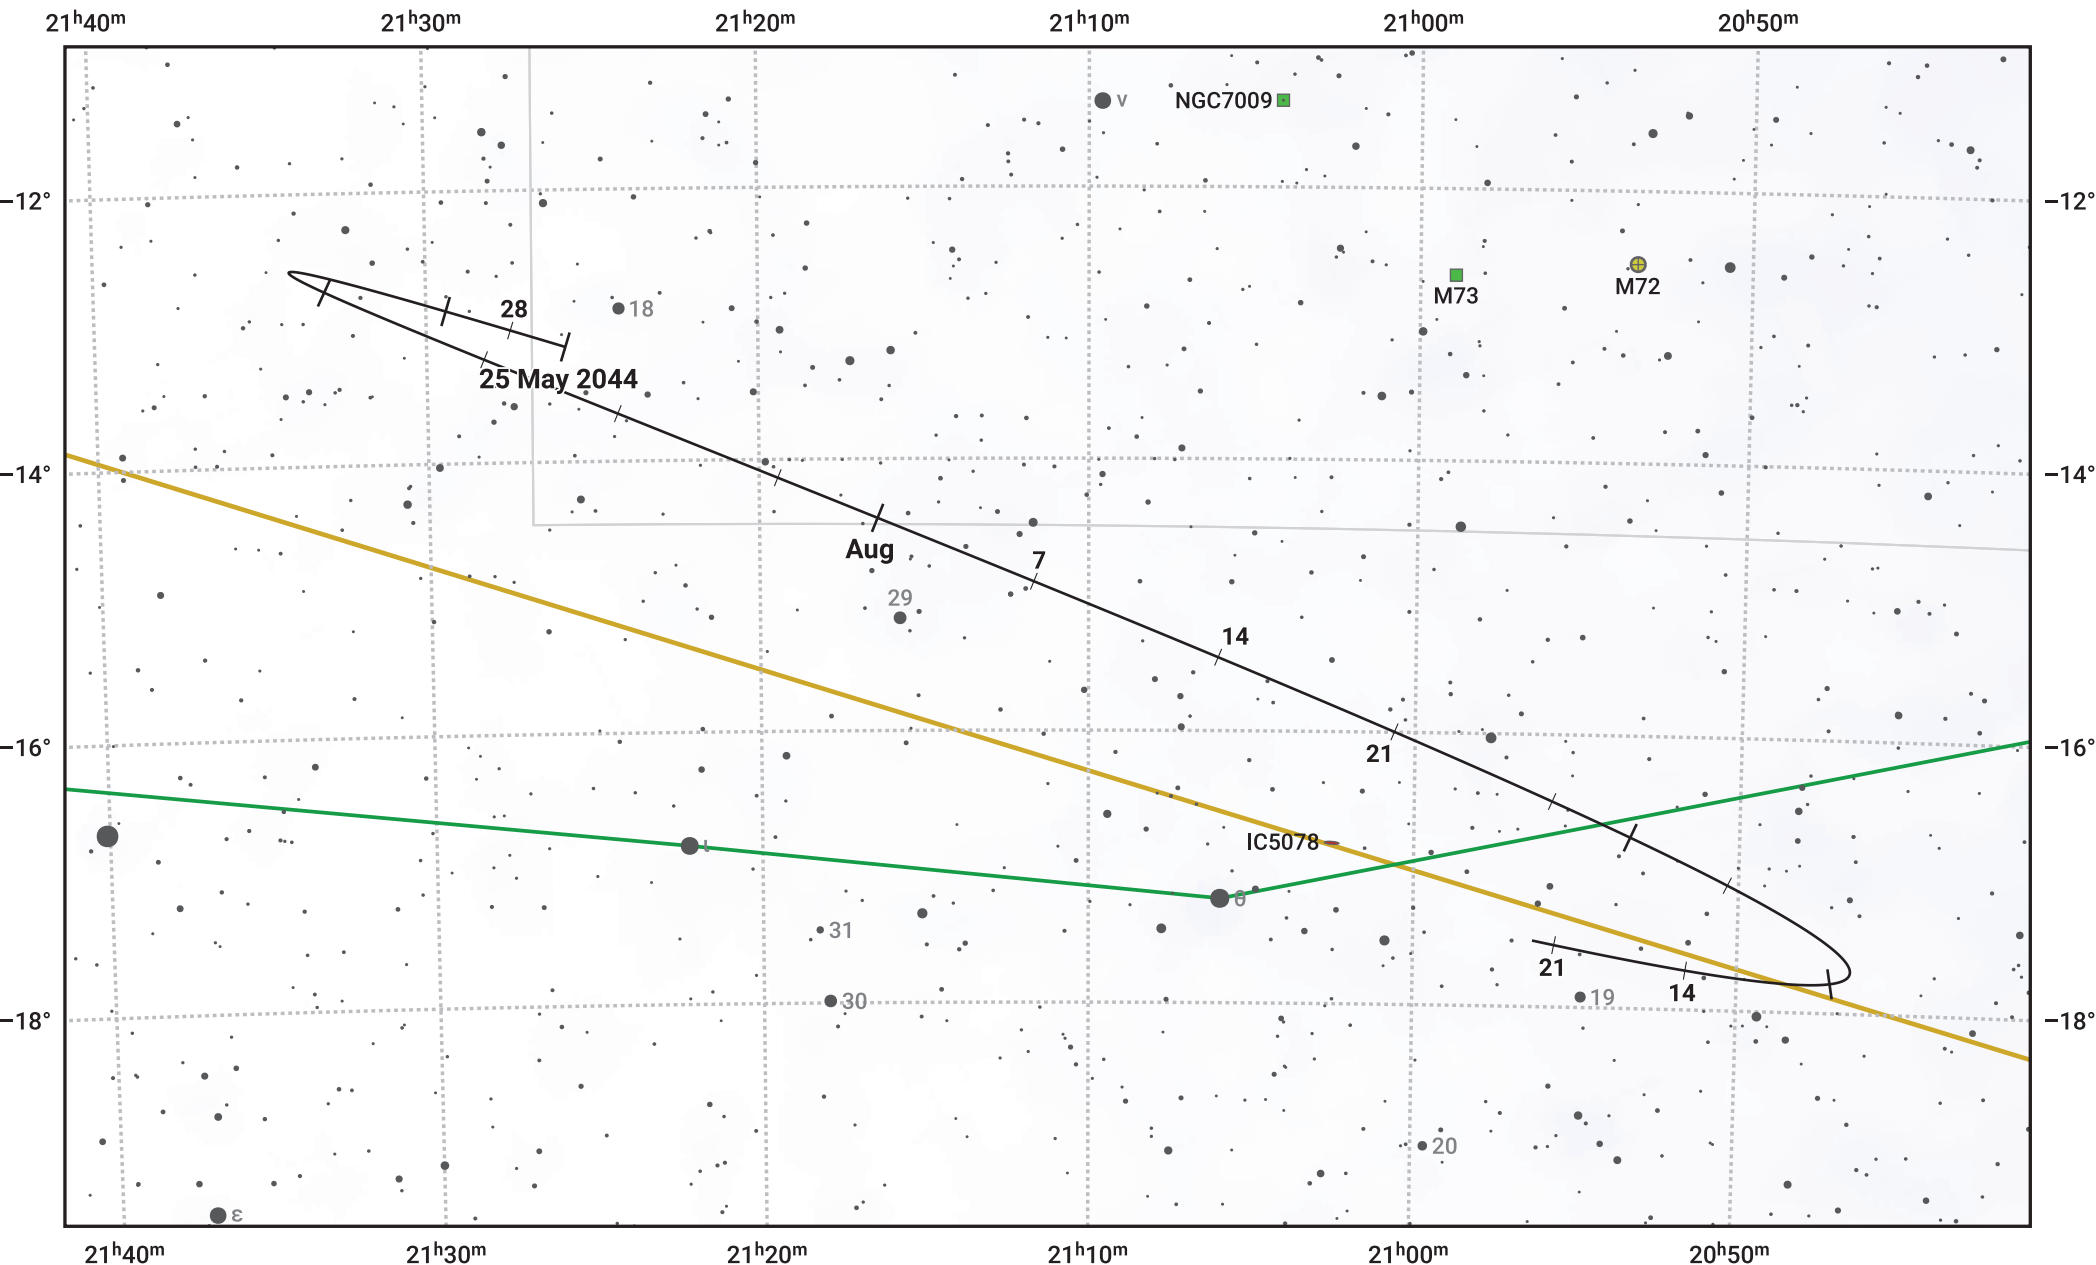

The path of Asteroid 16 Psyche around opposition on 8 Aug 2044

© Dominic Ford 2011–2024. Date markers placed at midnight UTC. Downloaded from <https://in-the-sky.org>

Magnitude scale: 10.0 9.0 8.0 7.0 6.0 5.0 4.0 3.0

— Ecliptic Plane

Galaxy Bright nebula Open cluster Globular cluster

Date	Mag
2044 Jun 1	11.2
2044 Jul 1	10.6
2044 Jul 14	10.3
2044 Aug 1	9.9
2044 Sep 1	10.2
2044 Oct 1	10.8