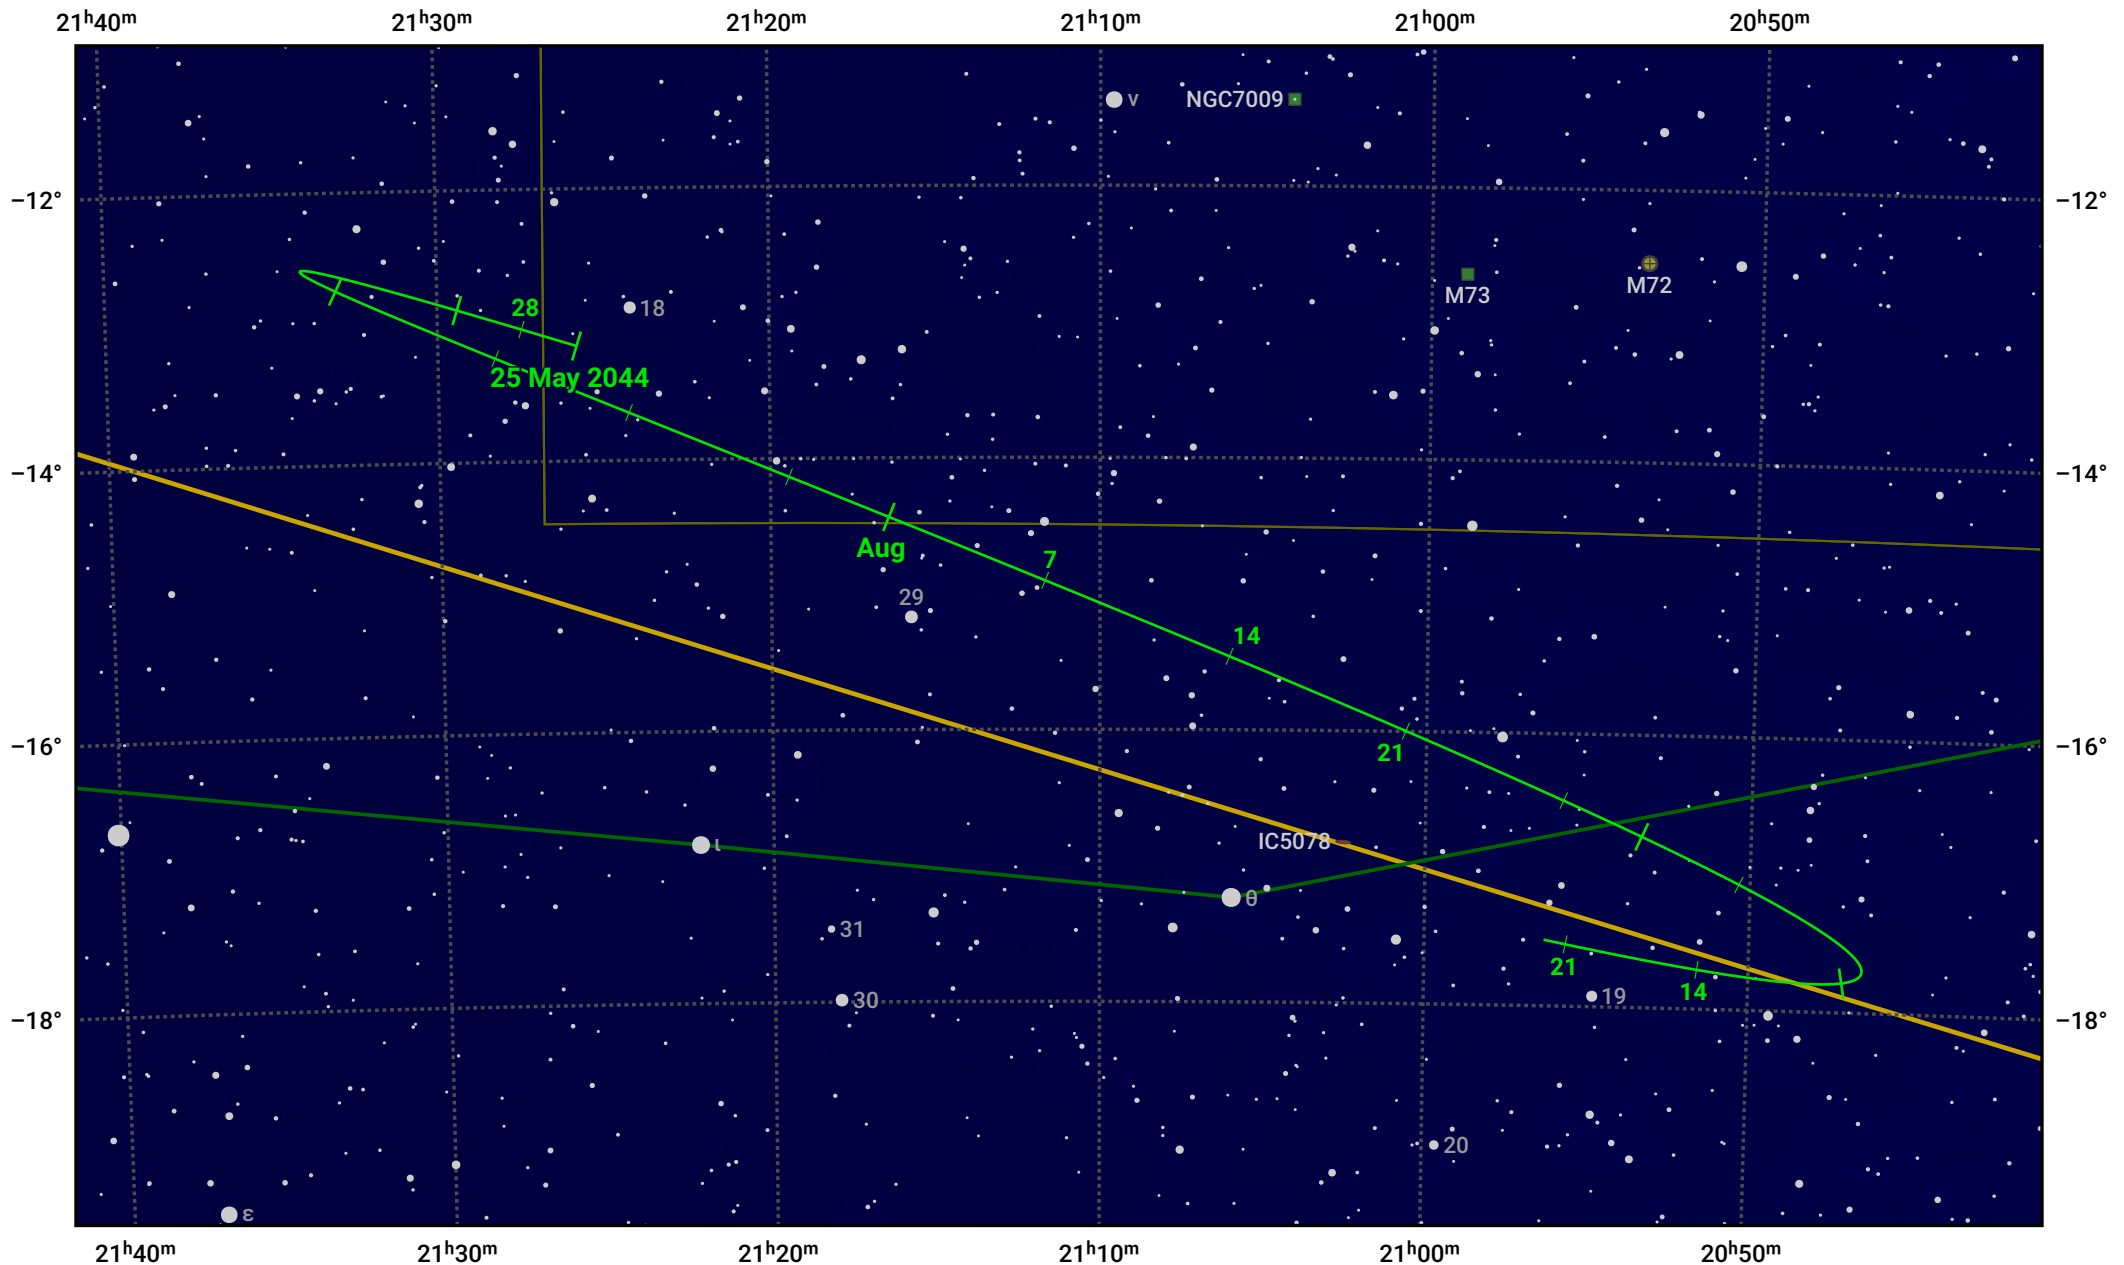

The path of Asteroid 16 Psyche around opposition on 8 Aug 2044

© Dominic Ford 2011–2024. Date markers placed at midnight UTC. Downloaded from <https://in-the-sky.org>

Magnitude scale: 10.0 9.0 8.0 7.0 6.0 5.0 4.0 3.0

— Ecliptic Plane

Galaxy Bright nebula Open cluster Globular cluster

Date	Mag
2044 Jun 1	11.2
2044 Jul 1	10.6
2044 Jul 14	10.3
2044 Aug 1	9.9
2044 Sep 1	10.2
2044 Oct 1	10.8