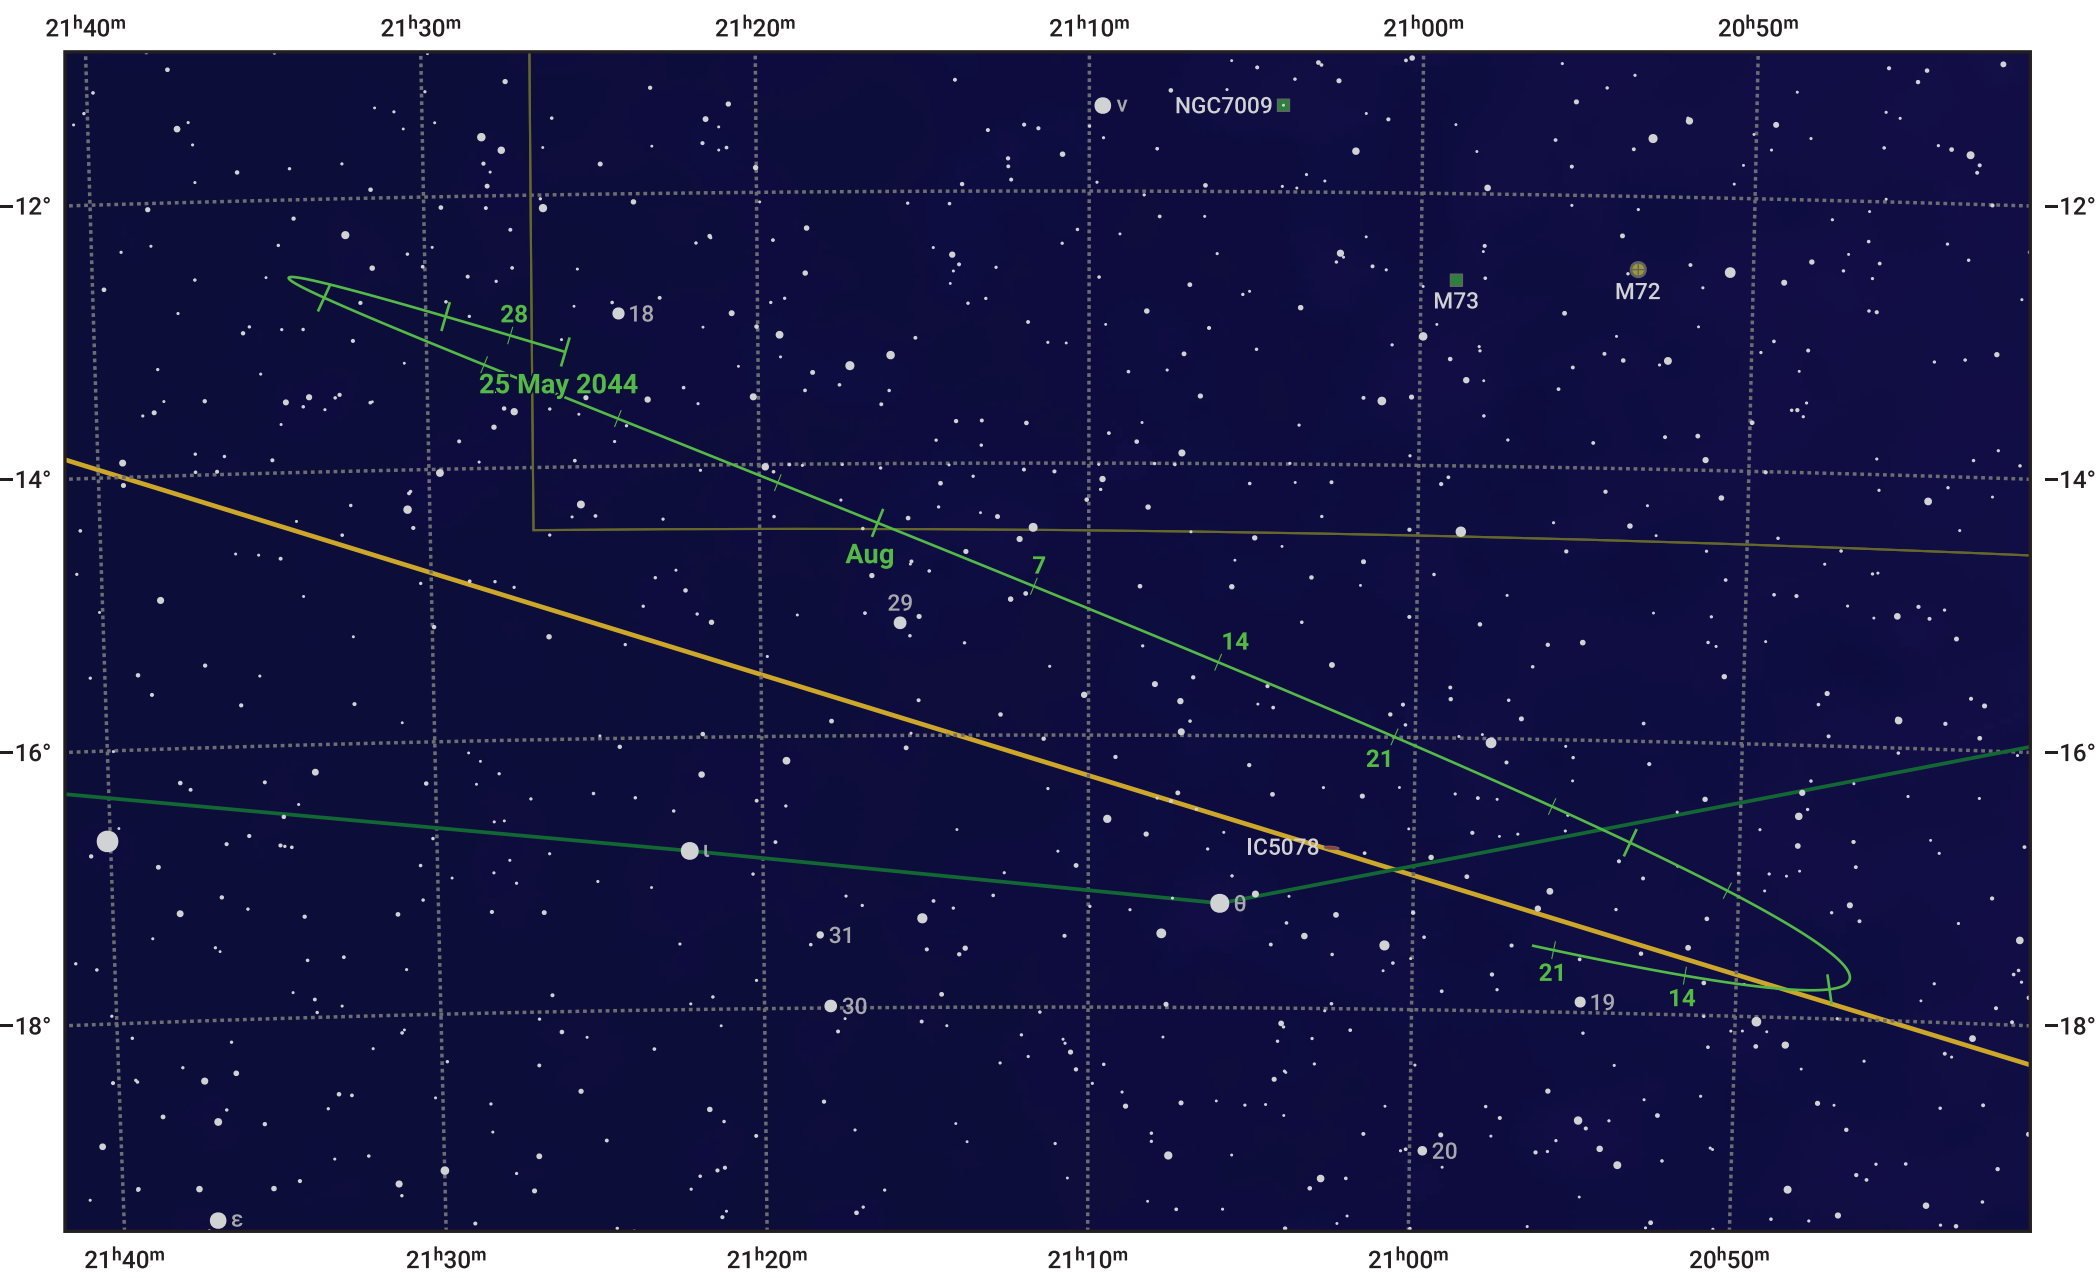

The path of Asteroid 16 Psyche around opposition on 8 Aug 2044

© Dominic Ford 2011–2024. Date markers placed at midnight UTC. Downloaded from <https://in-the-sky.org>

Magnitude scale: 10.0 9.0 8.0 7.0 6.0 5.0 4.0 3.0

— Ecliptic Plane

- Galaxy
- Bright nebula
- Open cluster
- ⊕ Globular cluster

Date	Mag
2044 Jun 1	11.2
2044 Jul 1	10.6
2044 Jul 14	10.3
2044 Aug 1	9.9
2044 Sep 1	10.2
2044 Oct 1	10.8