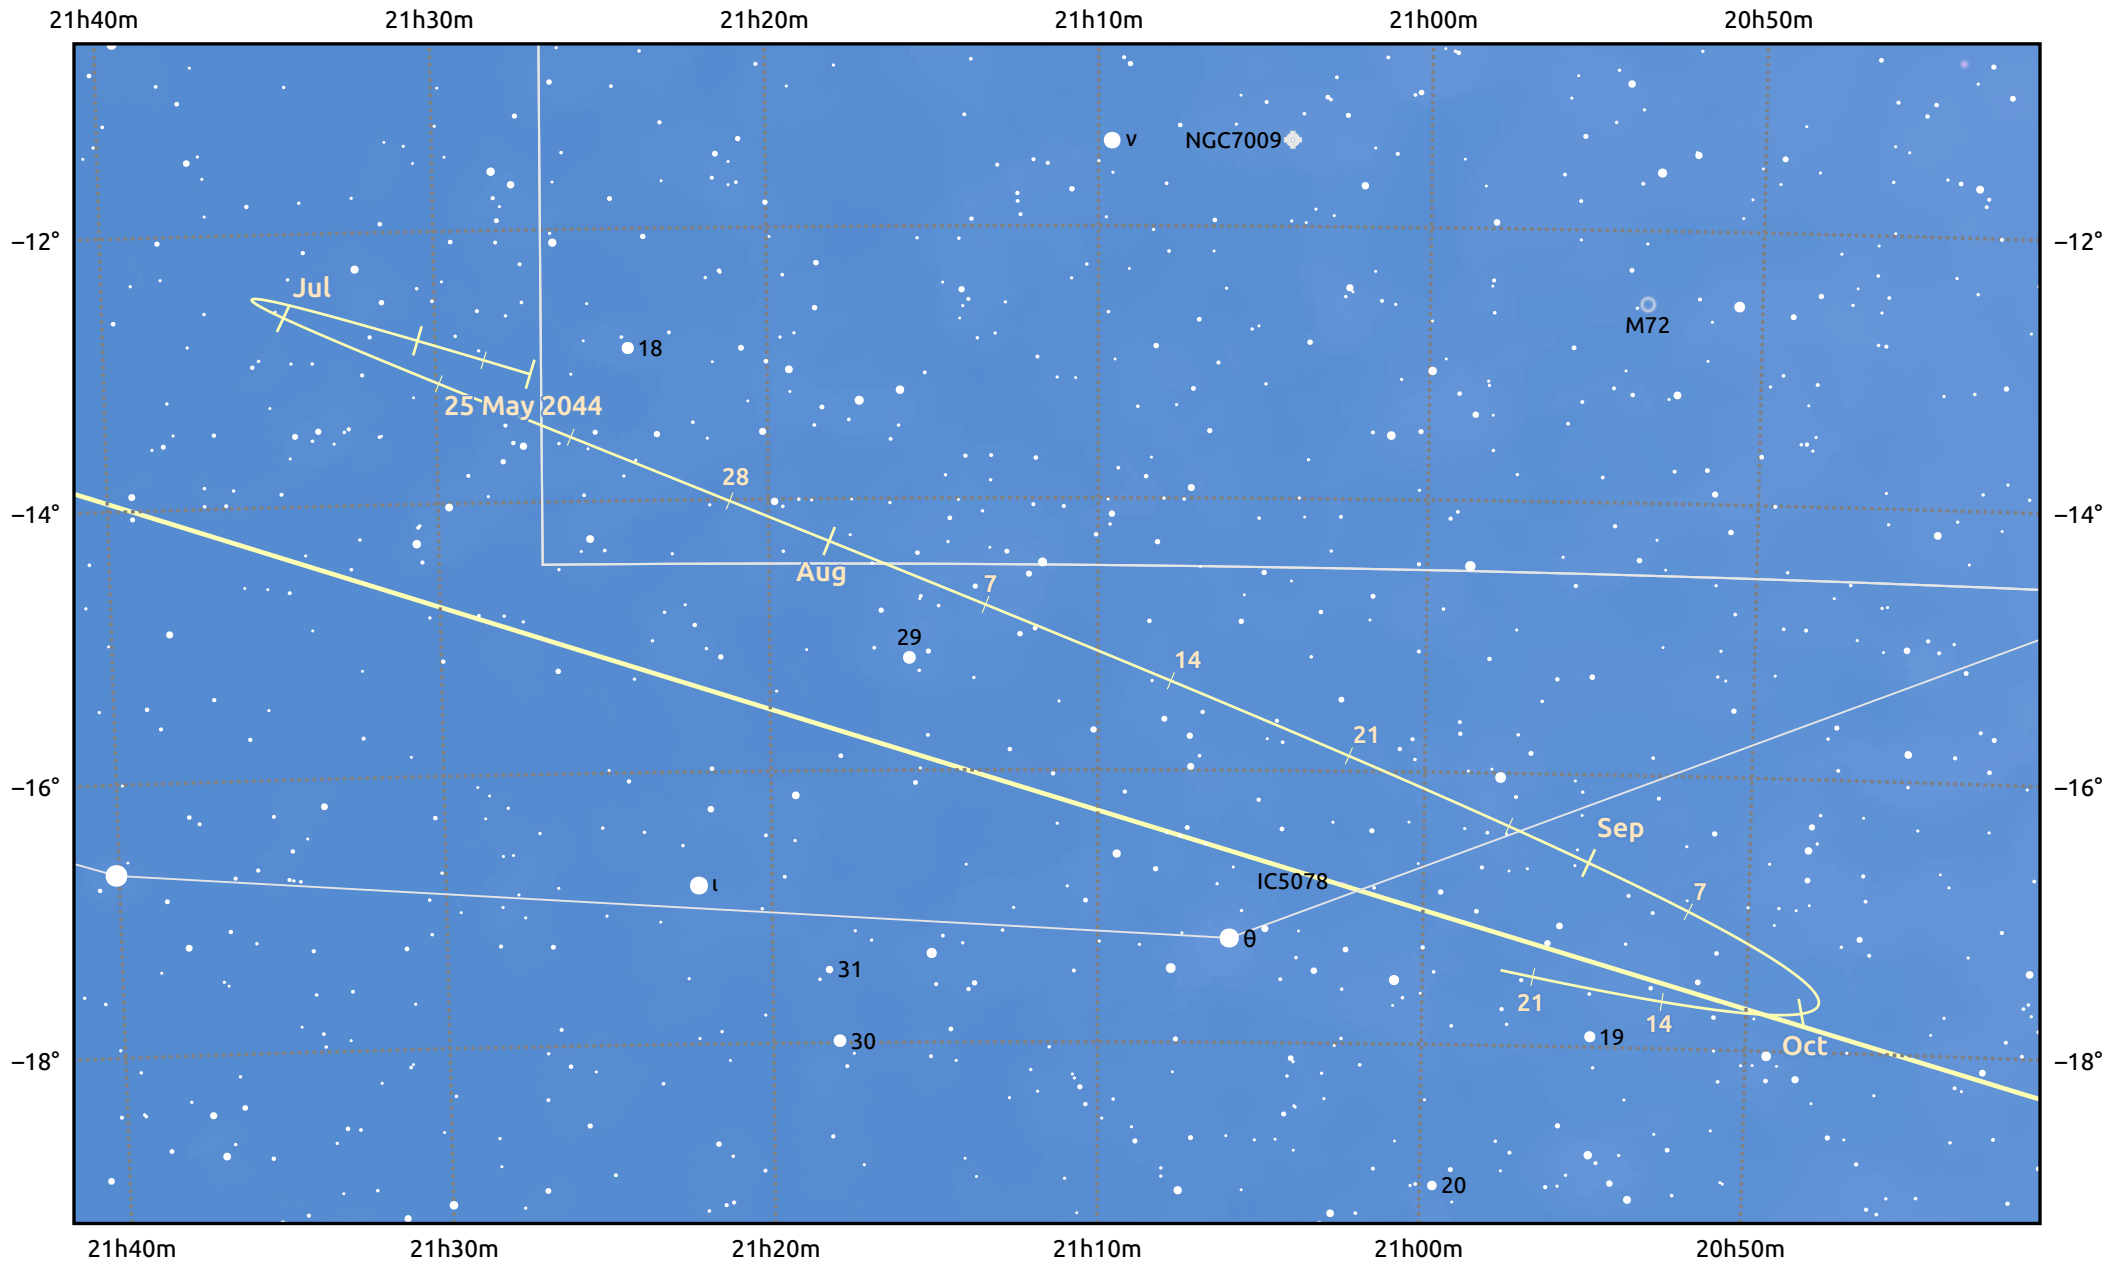

# The path of Asteroid 16 Psyche around opposition on 8 Aug 2044

© Dominic Ford 2011–2025. Date markers placed at midnight UTC. Downloaded from <https://in-the-sky.org>

Magnitude scale: · 10.0 · 9.0 · 8.0 · 7.0 · 6.0 · 5.0 · 4.0 · 3.0

— Ecliptic Plane

Galaxy    Bright nebula    Open cluster    Globular cluster    Planetary nebula

Date	Mag
2044 Jun 1	11.2
2044 Jul 1	10.6
2044 Jul 15	10.3
2044 Aug 1	9.9
2044 Sep 1	10.2
2044 Oct 1	10.8