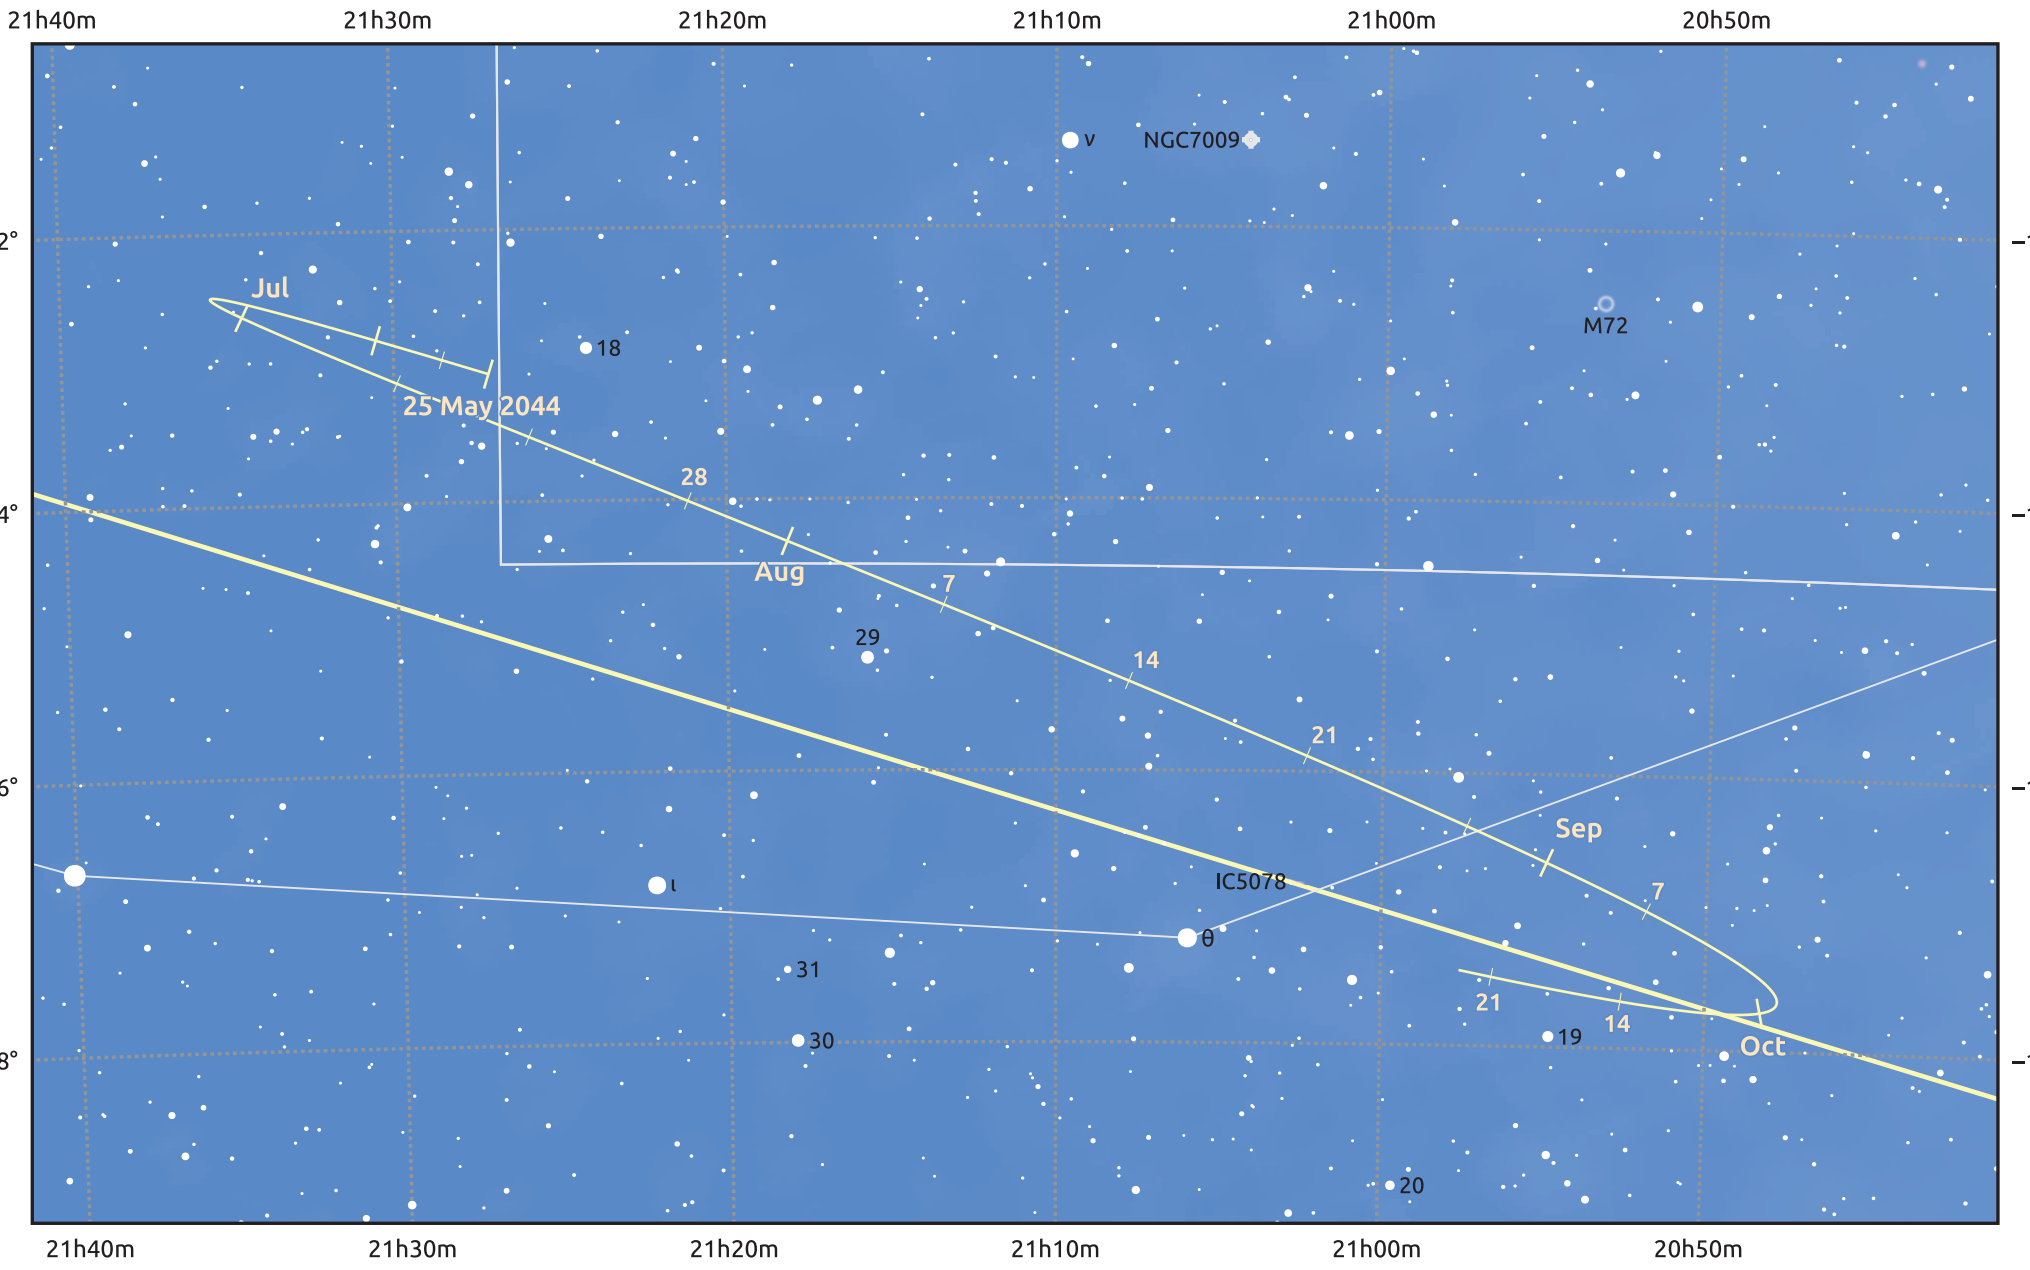

The path of Asteroid 16 Psyche around opposition on 8 Aug 2044

© Dominic Ford 2011–2025. Date markers placed at midnight UTC. Downloaded from <https://in-the-sky.org>

Magnitude scale: 10.0 9.0 8.0 7.0 6.0 5.0 4.0 3.0

— Ecliptic Plane

Galaxy Bright nebula Open cluster Globular cluster Planetary nebula

Date	Mag
2044 Jun 1	11.2
2044 Jul 1	10.6
2044 Jul 15	10.3
2044 Aug 1	9.9
2044 Sep 1	10.2
2044 Oct 1	10.8