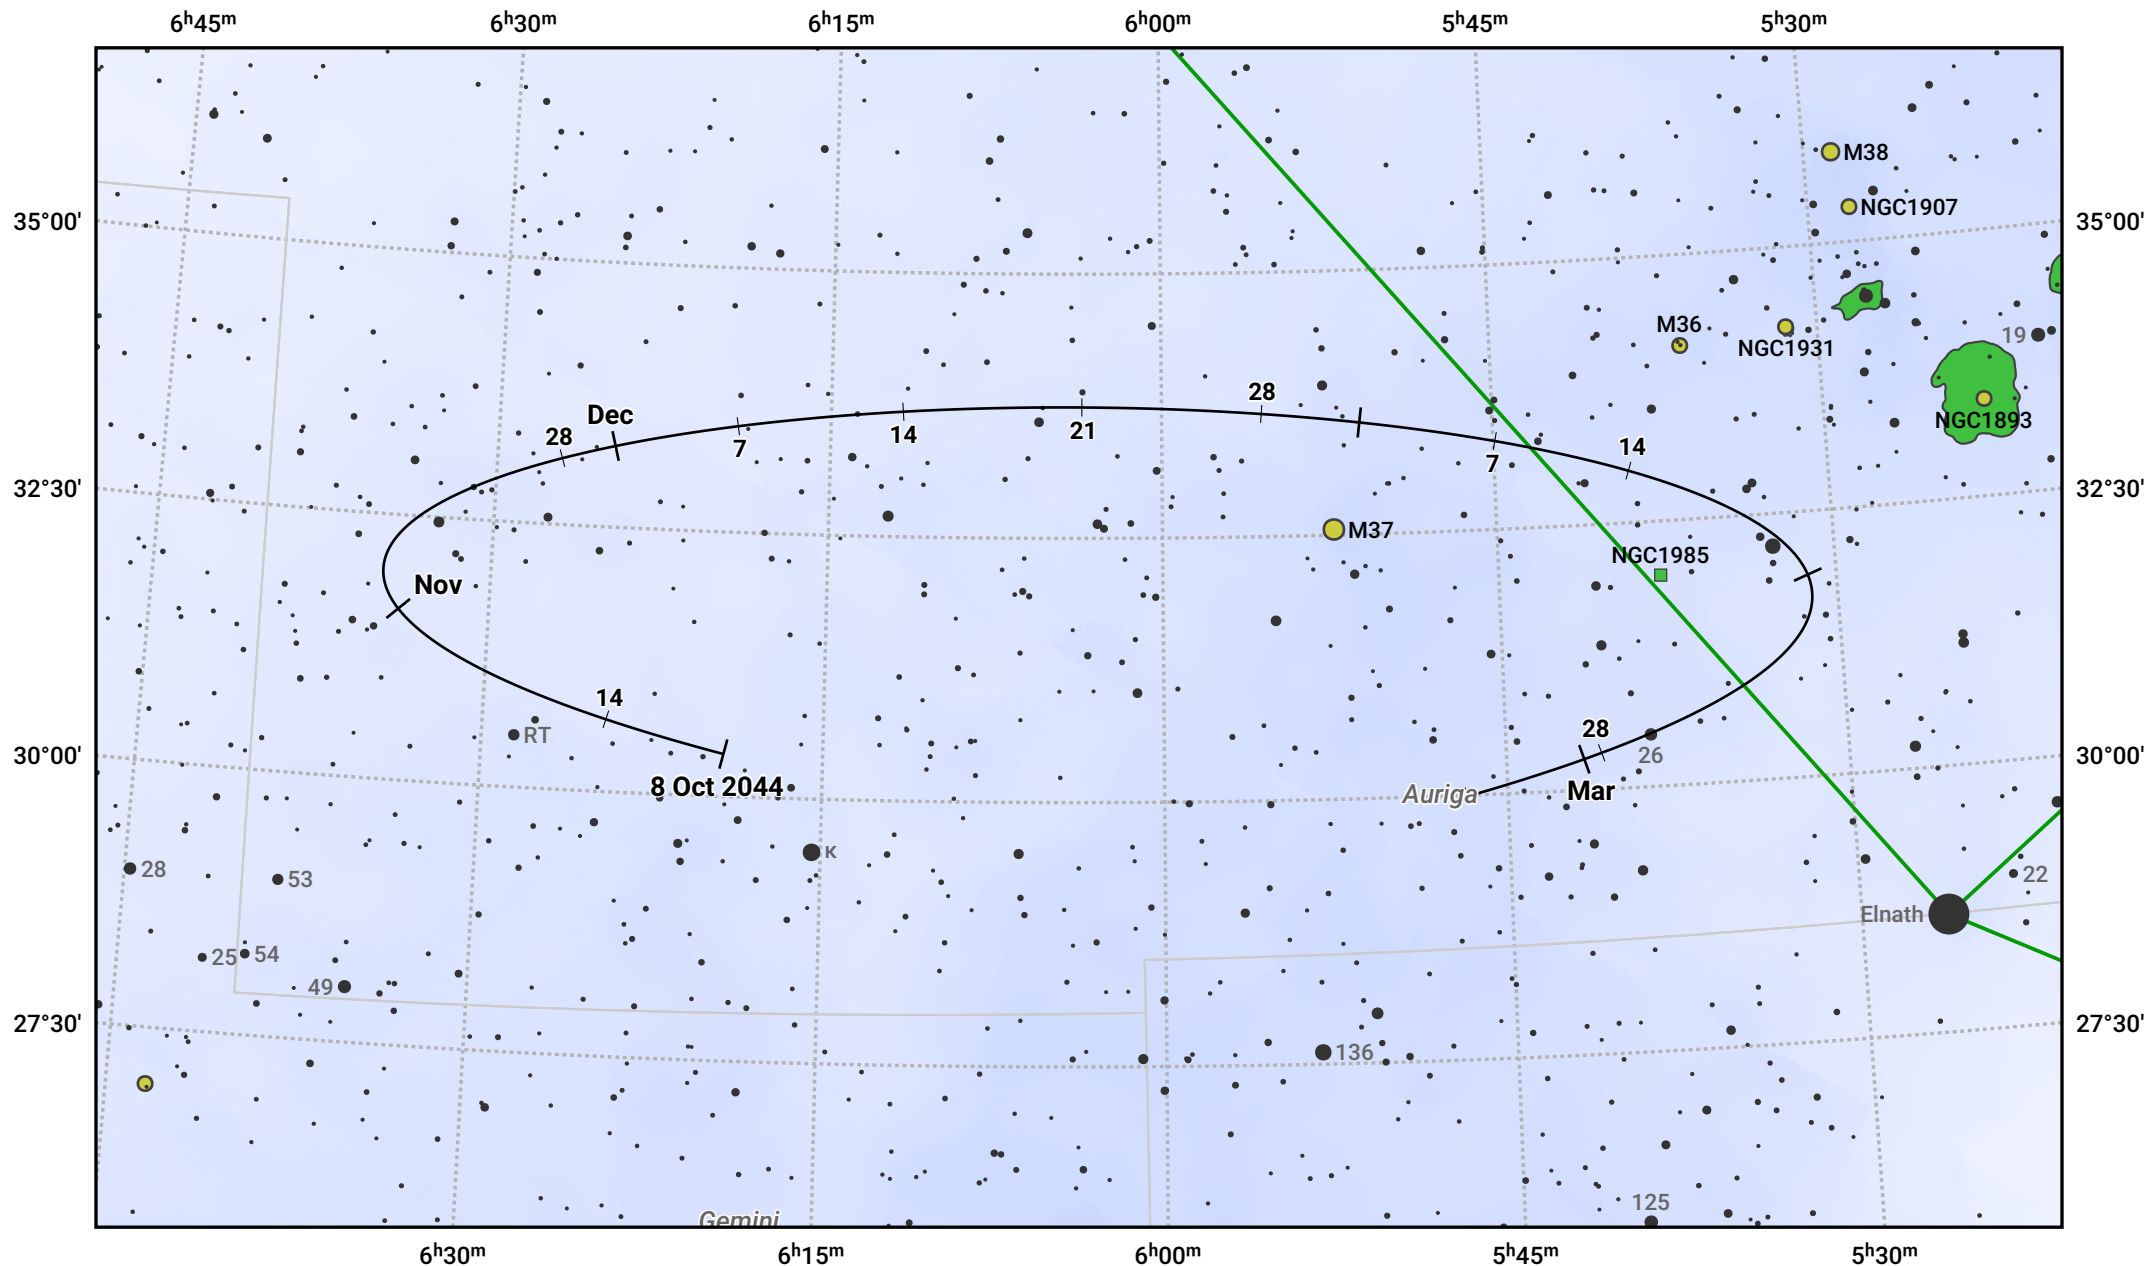

The path of Asteroid 29 Amphitrite around opposition on 22 Dec 2044

© Dominic Ford 2011–2024. Date markers placed at midnight UTC. Downloaded from <https://in-the-sky.org>

Magnitude scale: 9.0 8.0 7.0 6.0 5.0 4.0 3.0 2.0 1.0

— Ecliptic Plane

Galaxy Bright nebula Open cluster Globular cluster

Date	Mag	Phase
2044 Nov 1	10.0	97%
2044 Nov 28	9.5	99%
2044 Dec 1	9.4	99%
2045 Jan 1	9.2	100%
2045 Feb 1	9.9	98%
2045 Feb 28	10.5	96%
2045 Mar 1	10.5	96%