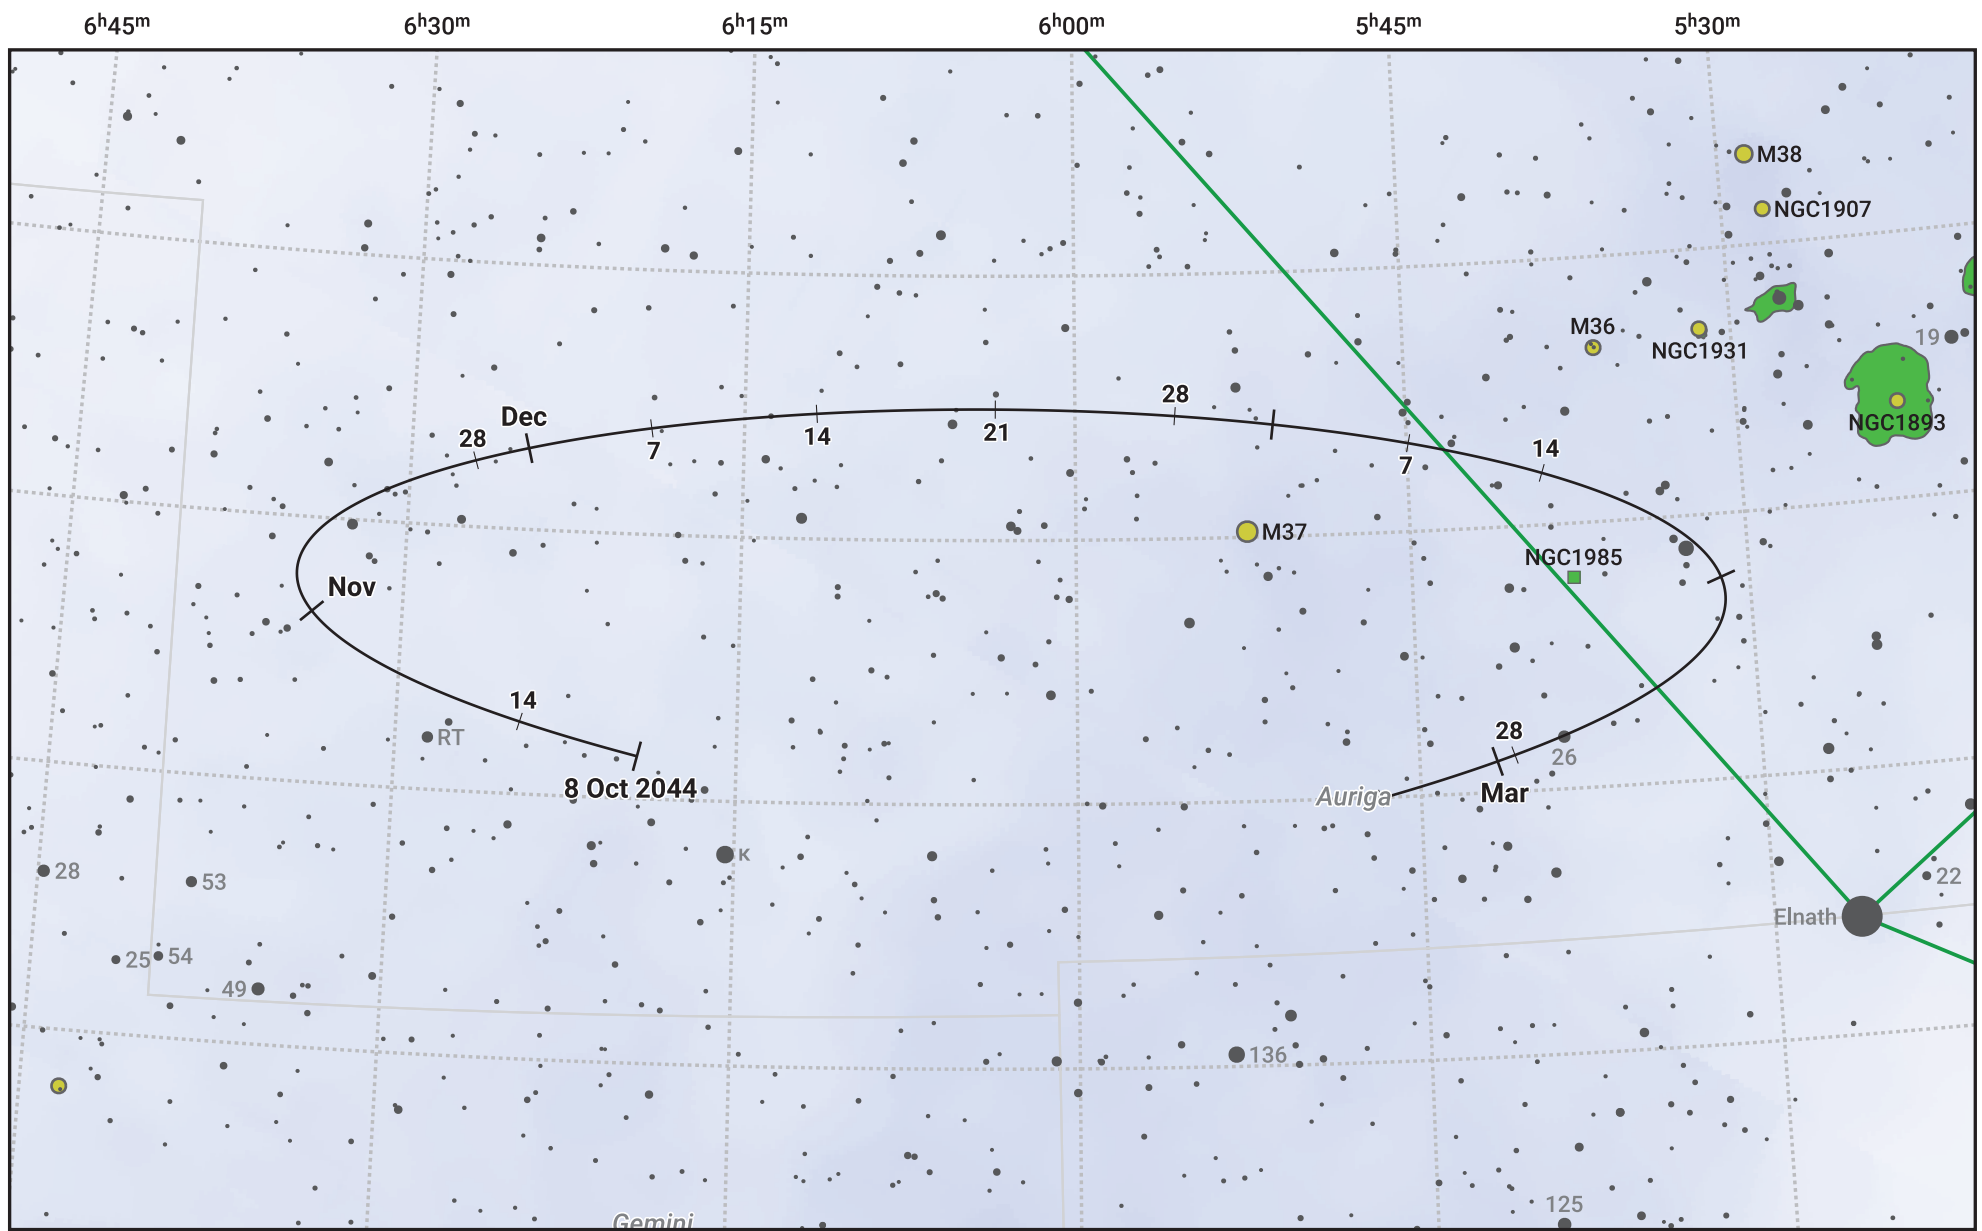

The path of Asteroid 29 Amphitrite around opposition on 22 Dec 2044

© Dominic Ford 2011–2024. Date markers placed at midnight UTC. Downloaded from <https://in-the-sky.org>

Magnitude scale: 9.0 8.0 7.0 6.0 5.0 4.0 3.0 2.0 1.0

— Ecliptic Plane

- Galaxy
- Bright nebula
- Open cluster
- ⊕ Globular cluster

| Date | Mag | Phase |
|-------------|------|-------|
| 2044 Nov 1 | 10.0 | 97% |
| 2044 Nov 28 | 9.5 | 99% |
| 2044 Dec 1 | 9.4 | 99% |
| 2045 Jan 1 | 9.2 | 100% |
| 2045 Feb 1 | 9.9 | 98% |
| 2045 Feb 28 | 10.5 | 96% |
| 2045 Mar 1 | 10.5 | 96% |