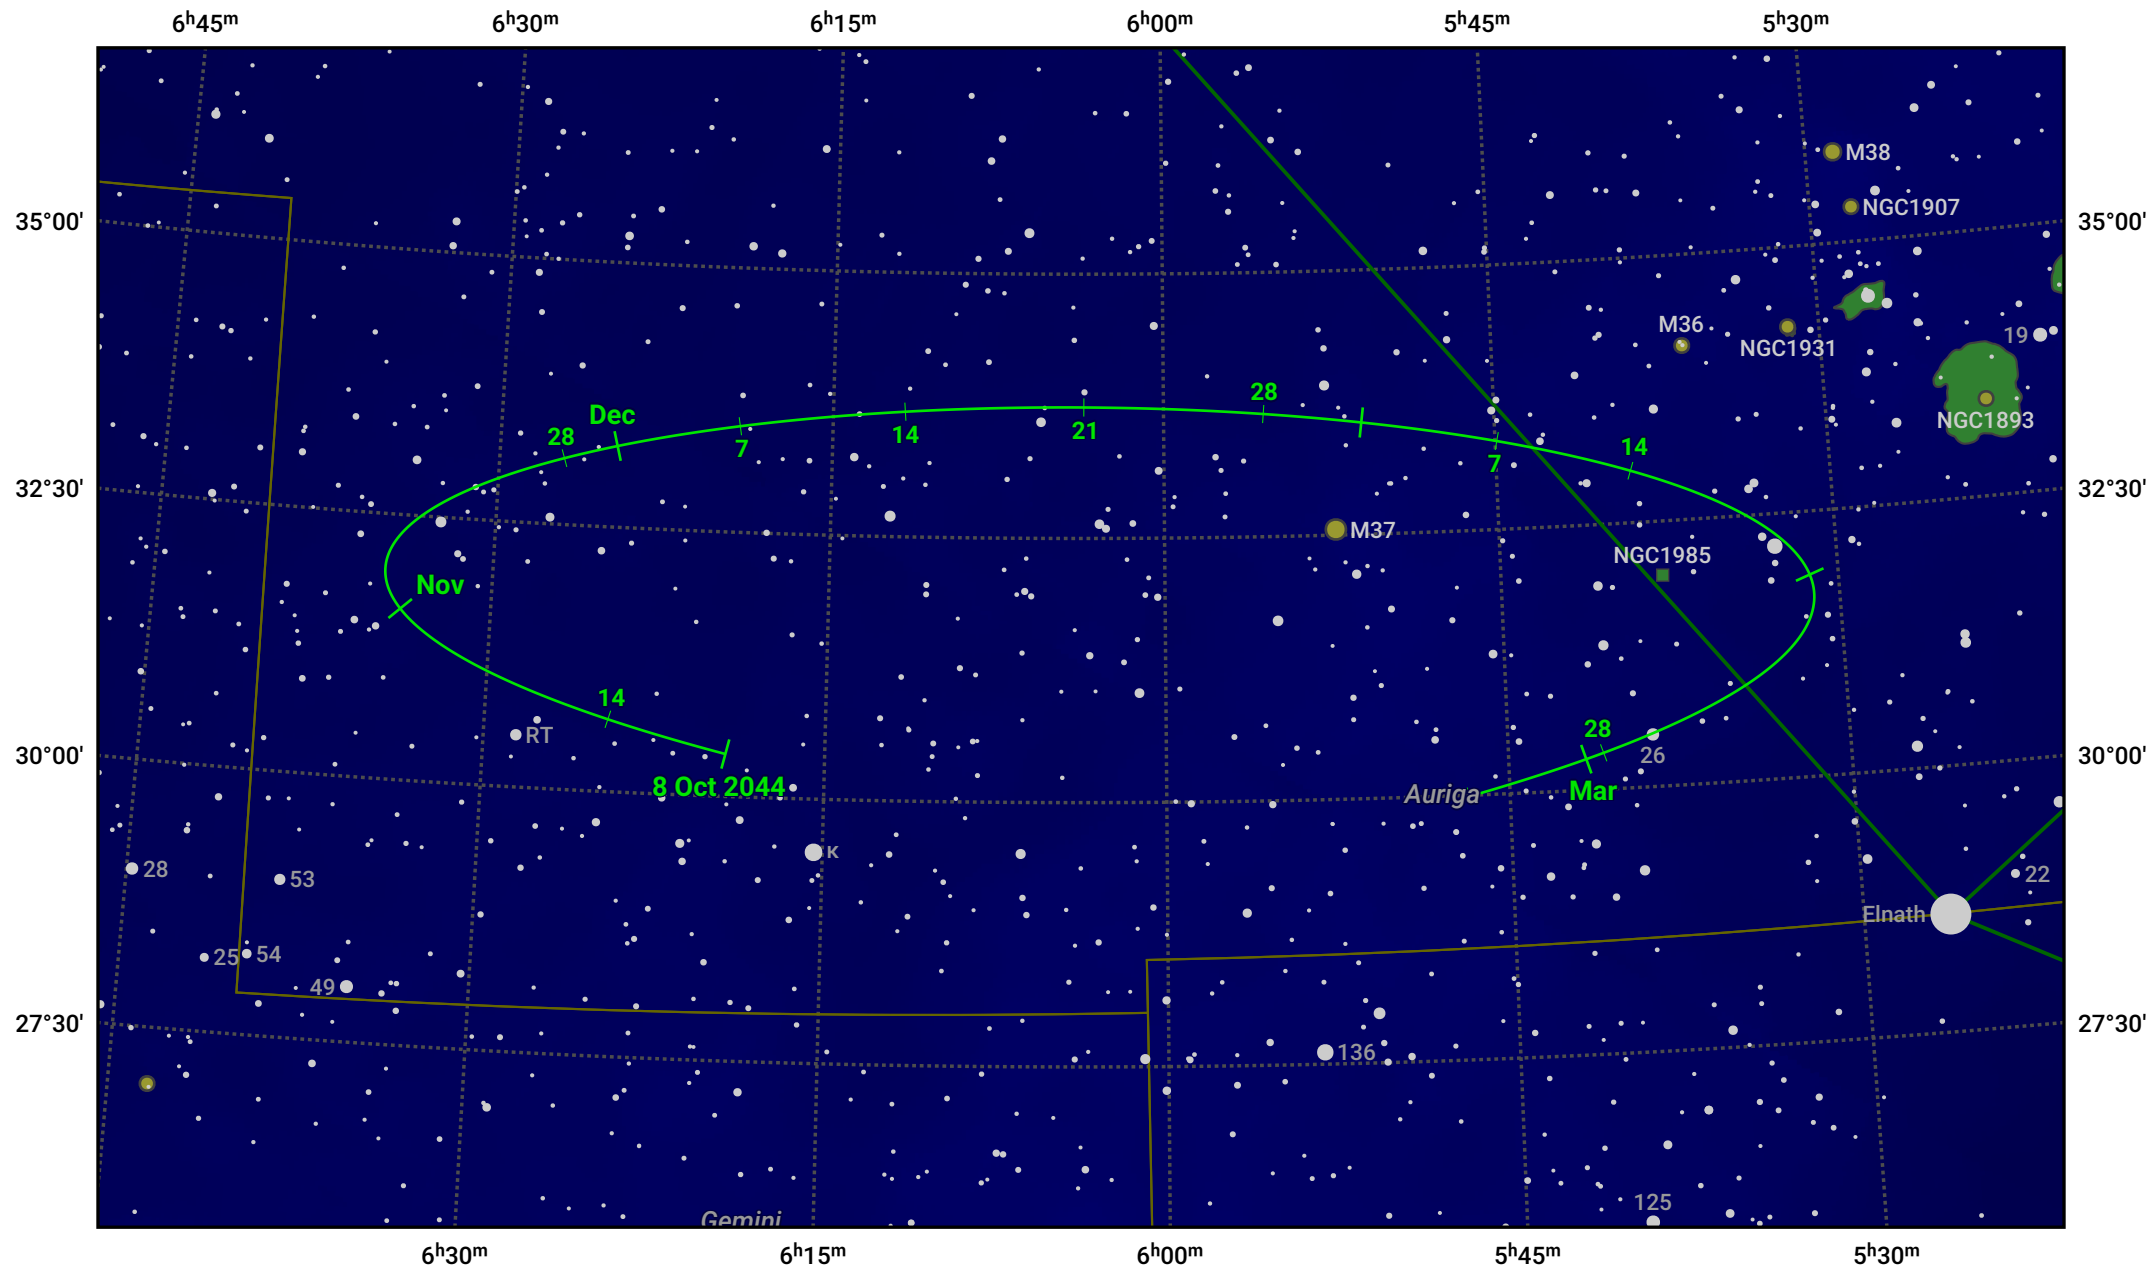

The path of Asteroid 29 Amphitrite around opposition on 22 Dec 2044

© Dominic Ford 2011–2024. Date markers placed at midnight UTC. Downloaded from <https://in-the-sky.org>

Magnitude scale: · 9.0 · 8.0 · 7.0 · 6.0 · 5.0 · 4.0 · 3.0 · 2.0 · 1.0

— Ecliptic Plane

Galaxy Bright nebula Open cluster Globular cluster

Date	Mag	Phase
2044 Nov 1	10.0	97%
2044 Nov 28	9.5	99%
2044 Dec 1	9.4	99%
2045 Jan 1	9.2	100%
2045 Feb 1	9.9	98%
2045 Feb 28	10.5	96%
2045 Mar 1	10.5	96%