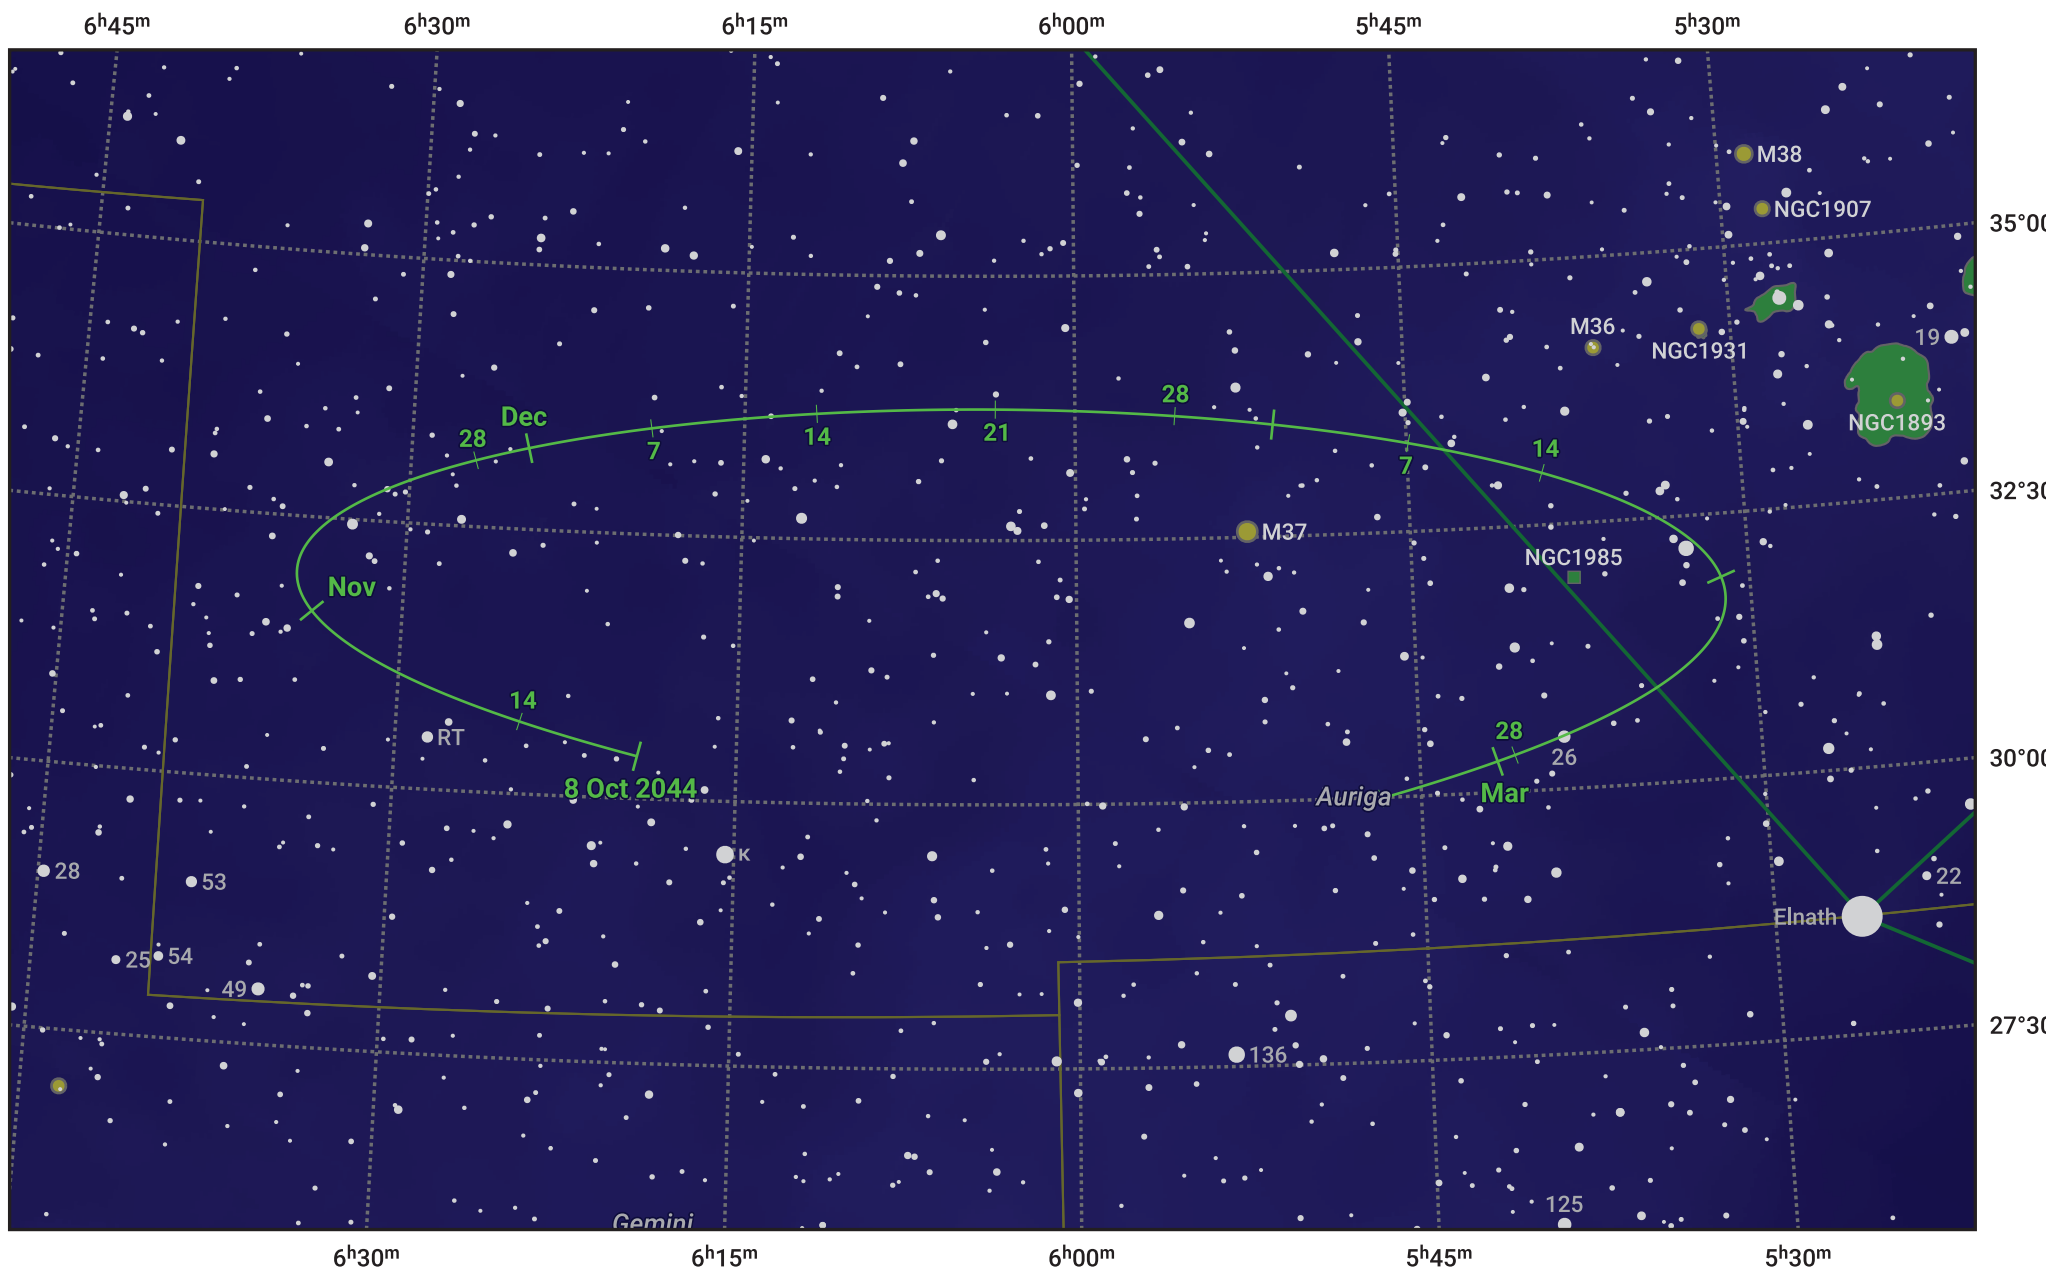

The path of Asteroid 29 Amphitrite around opposition on 22 Dec 2044

© Dominic Ford 2011–2024. Date markers placed at midnight UTC. Downloaded from <https://in-the-sky.org>

Magnitude scale: 9.0 8.0 7.0 6.0 5.0 4.0 3.0 2.0 1.0

— Ecliptic Plane

Galaxy Bright nebula Open cluster Globular cluster

Date	Mag	Phase
2044 Nov 1	10.0	97%
2044 Nov 28	9.5	99%
2044 Dec 1	9.4	99%
2045 Jan 1	9.2	100%
2045 Feb 1	9.9	98%
2045 Feb 28	10.5	96%
2045 Mar 1	10.5	96%