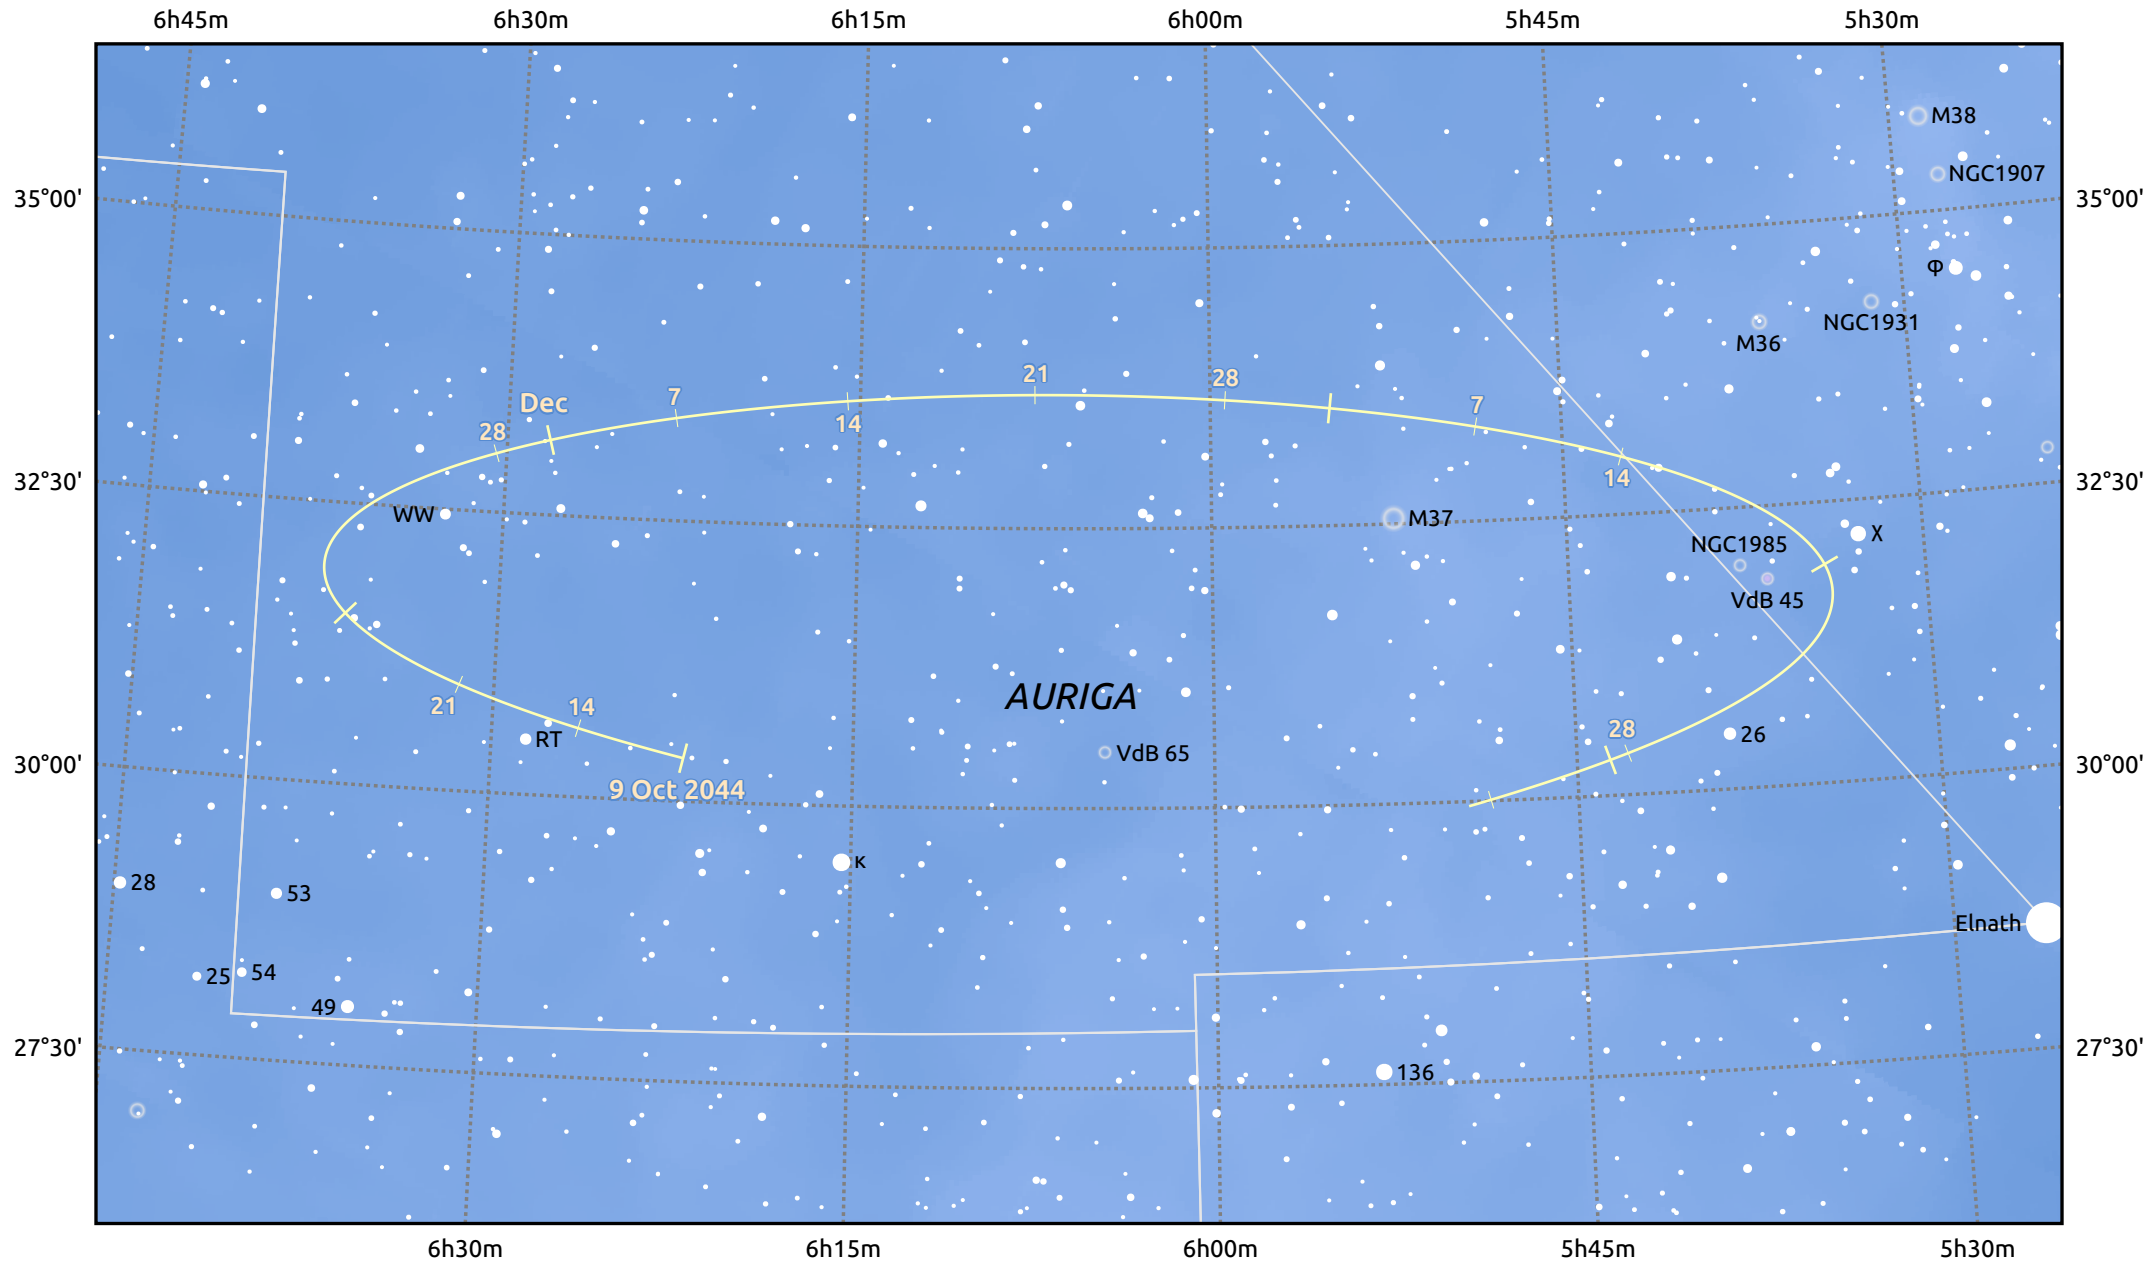

# The path of Asteroid 29 Amphitrite around opposition on 23 Dec 2044

© Dominic Ford 2011–2025. Date markers placed at midnight UTC. Downloaded from <https://in-the-sky.org>

Magnitude scale:    • 9.0    • 8.0    • 7.0    • 6.0    • 5.0    • 4.0    • 3.0    • 2.0    • 1.0

— Ecliptic Plane

Galaxy    Bright nebula    Open cluster    Globular cluster    Planetary nebula

Date	Mag	Phase
2044 Nov 1	10.1	97%
2044 Nov 29	9.5	99%
2044 Dec 1	9.4	99%
2045 Jan 1	9.1	100%
2045 Feb 1	9.9	98%
2045 Mar 1	10.5	96%