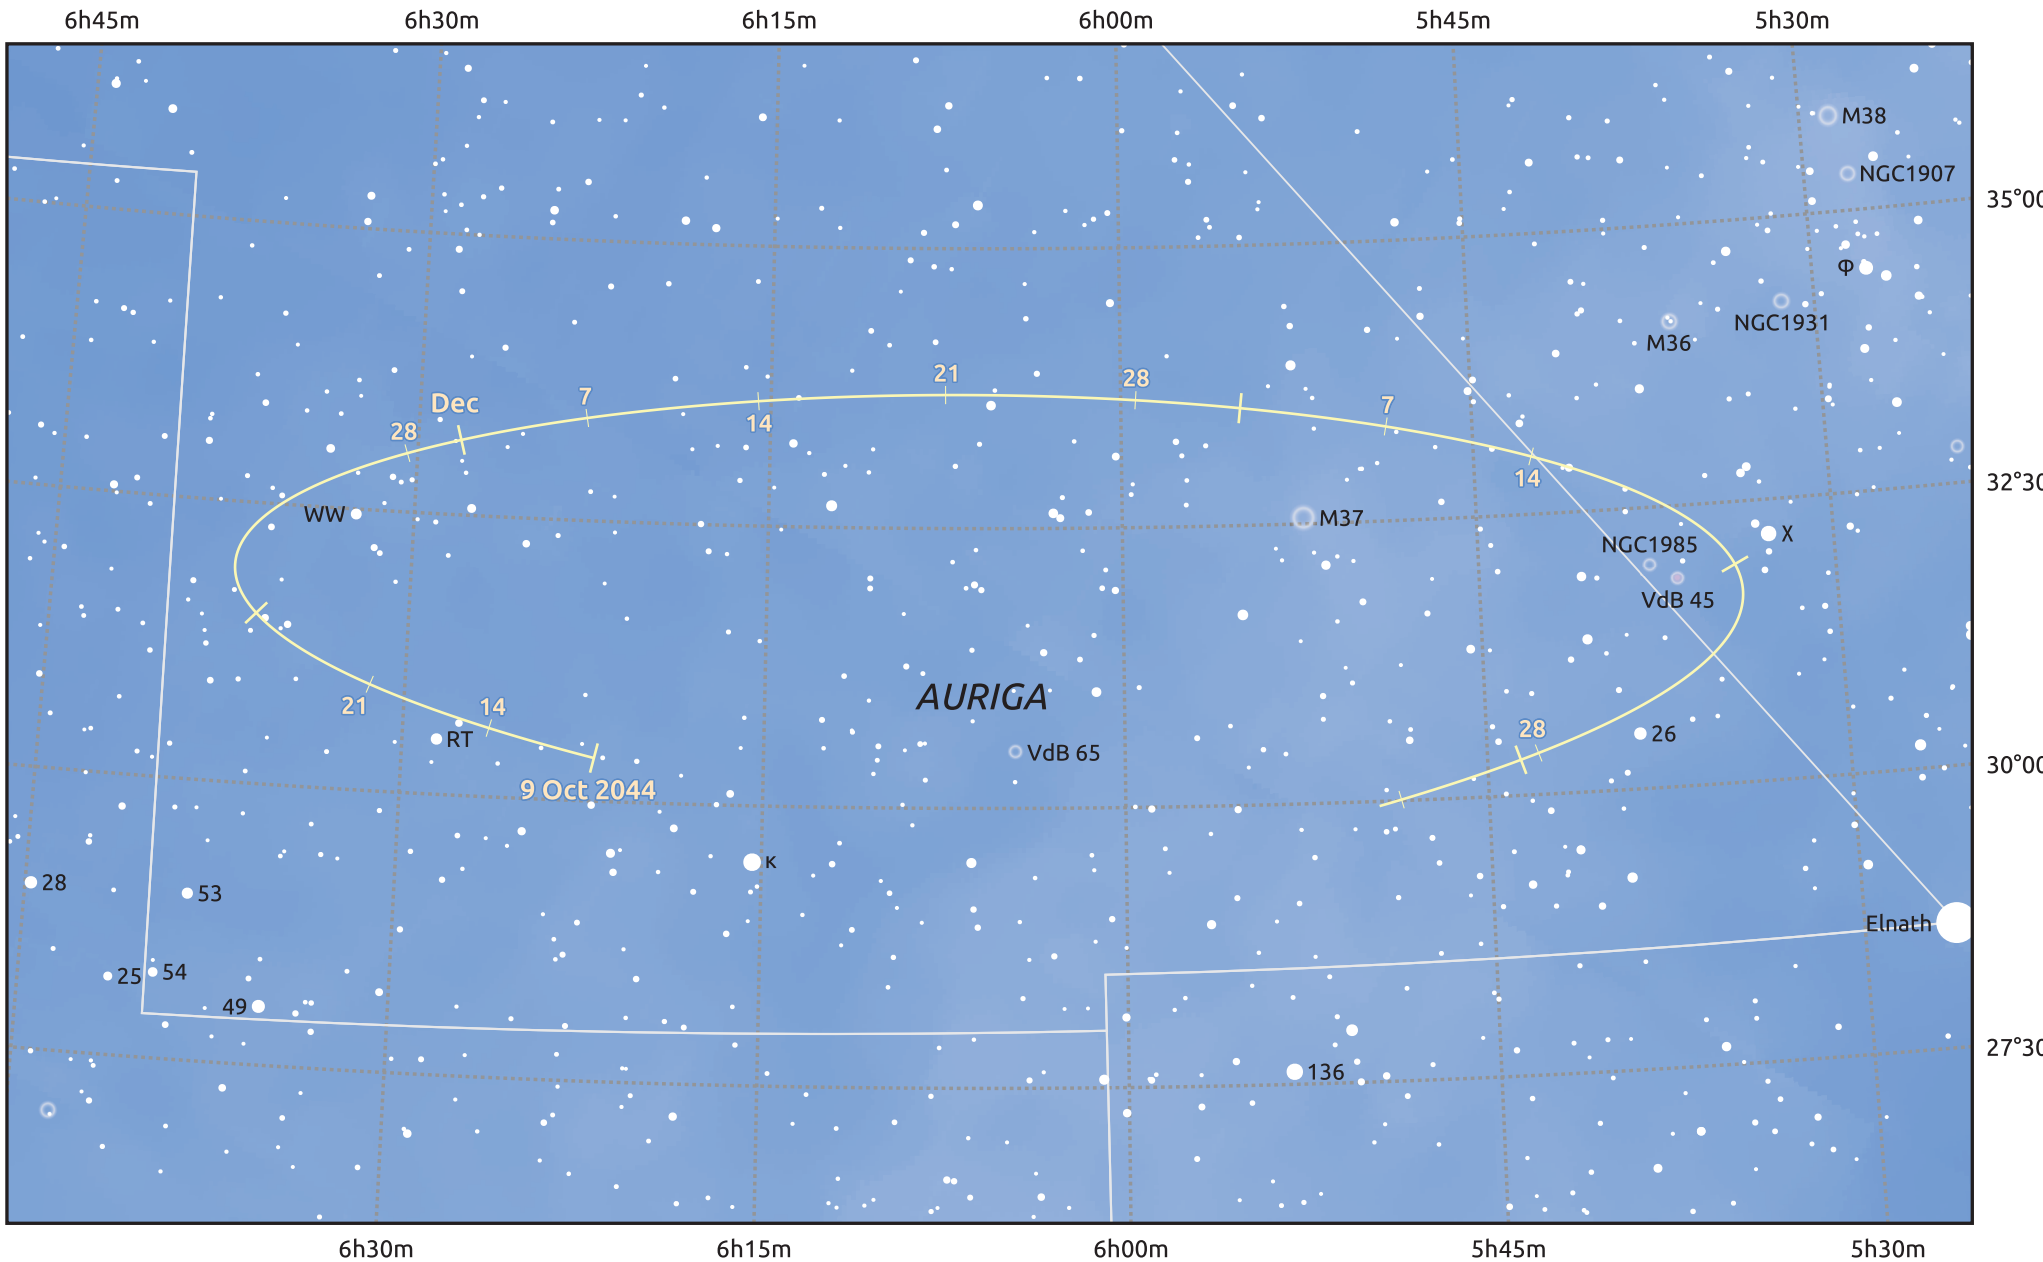

# The path of Asteroid 29 Amphitrite around opposition on 23 Dec 2044

© Dominic Ford 2011–2025. Date markers placed at midnight UTC. Downloaded from <https://in-the-sky.org>

Magnitude scale:  -9.0  -8.0  -7.0  -6.0  -5.0  -4.0  -3.0  -2.0  -1.0

Ecliptic Plane

Galaxy  Bright nebula  Open cluster  Globular cluster  Planetary nebula

Date	Mag	Phase
2044 Nov 1	10.1	97%
2044 Nov 29	9.5	99%
2044 Dec 1	9.4	99%
2045 Jan 1	9.1	100%
2045 Feb 1	9.9	98%
2045 Mar 1	10.5	96%