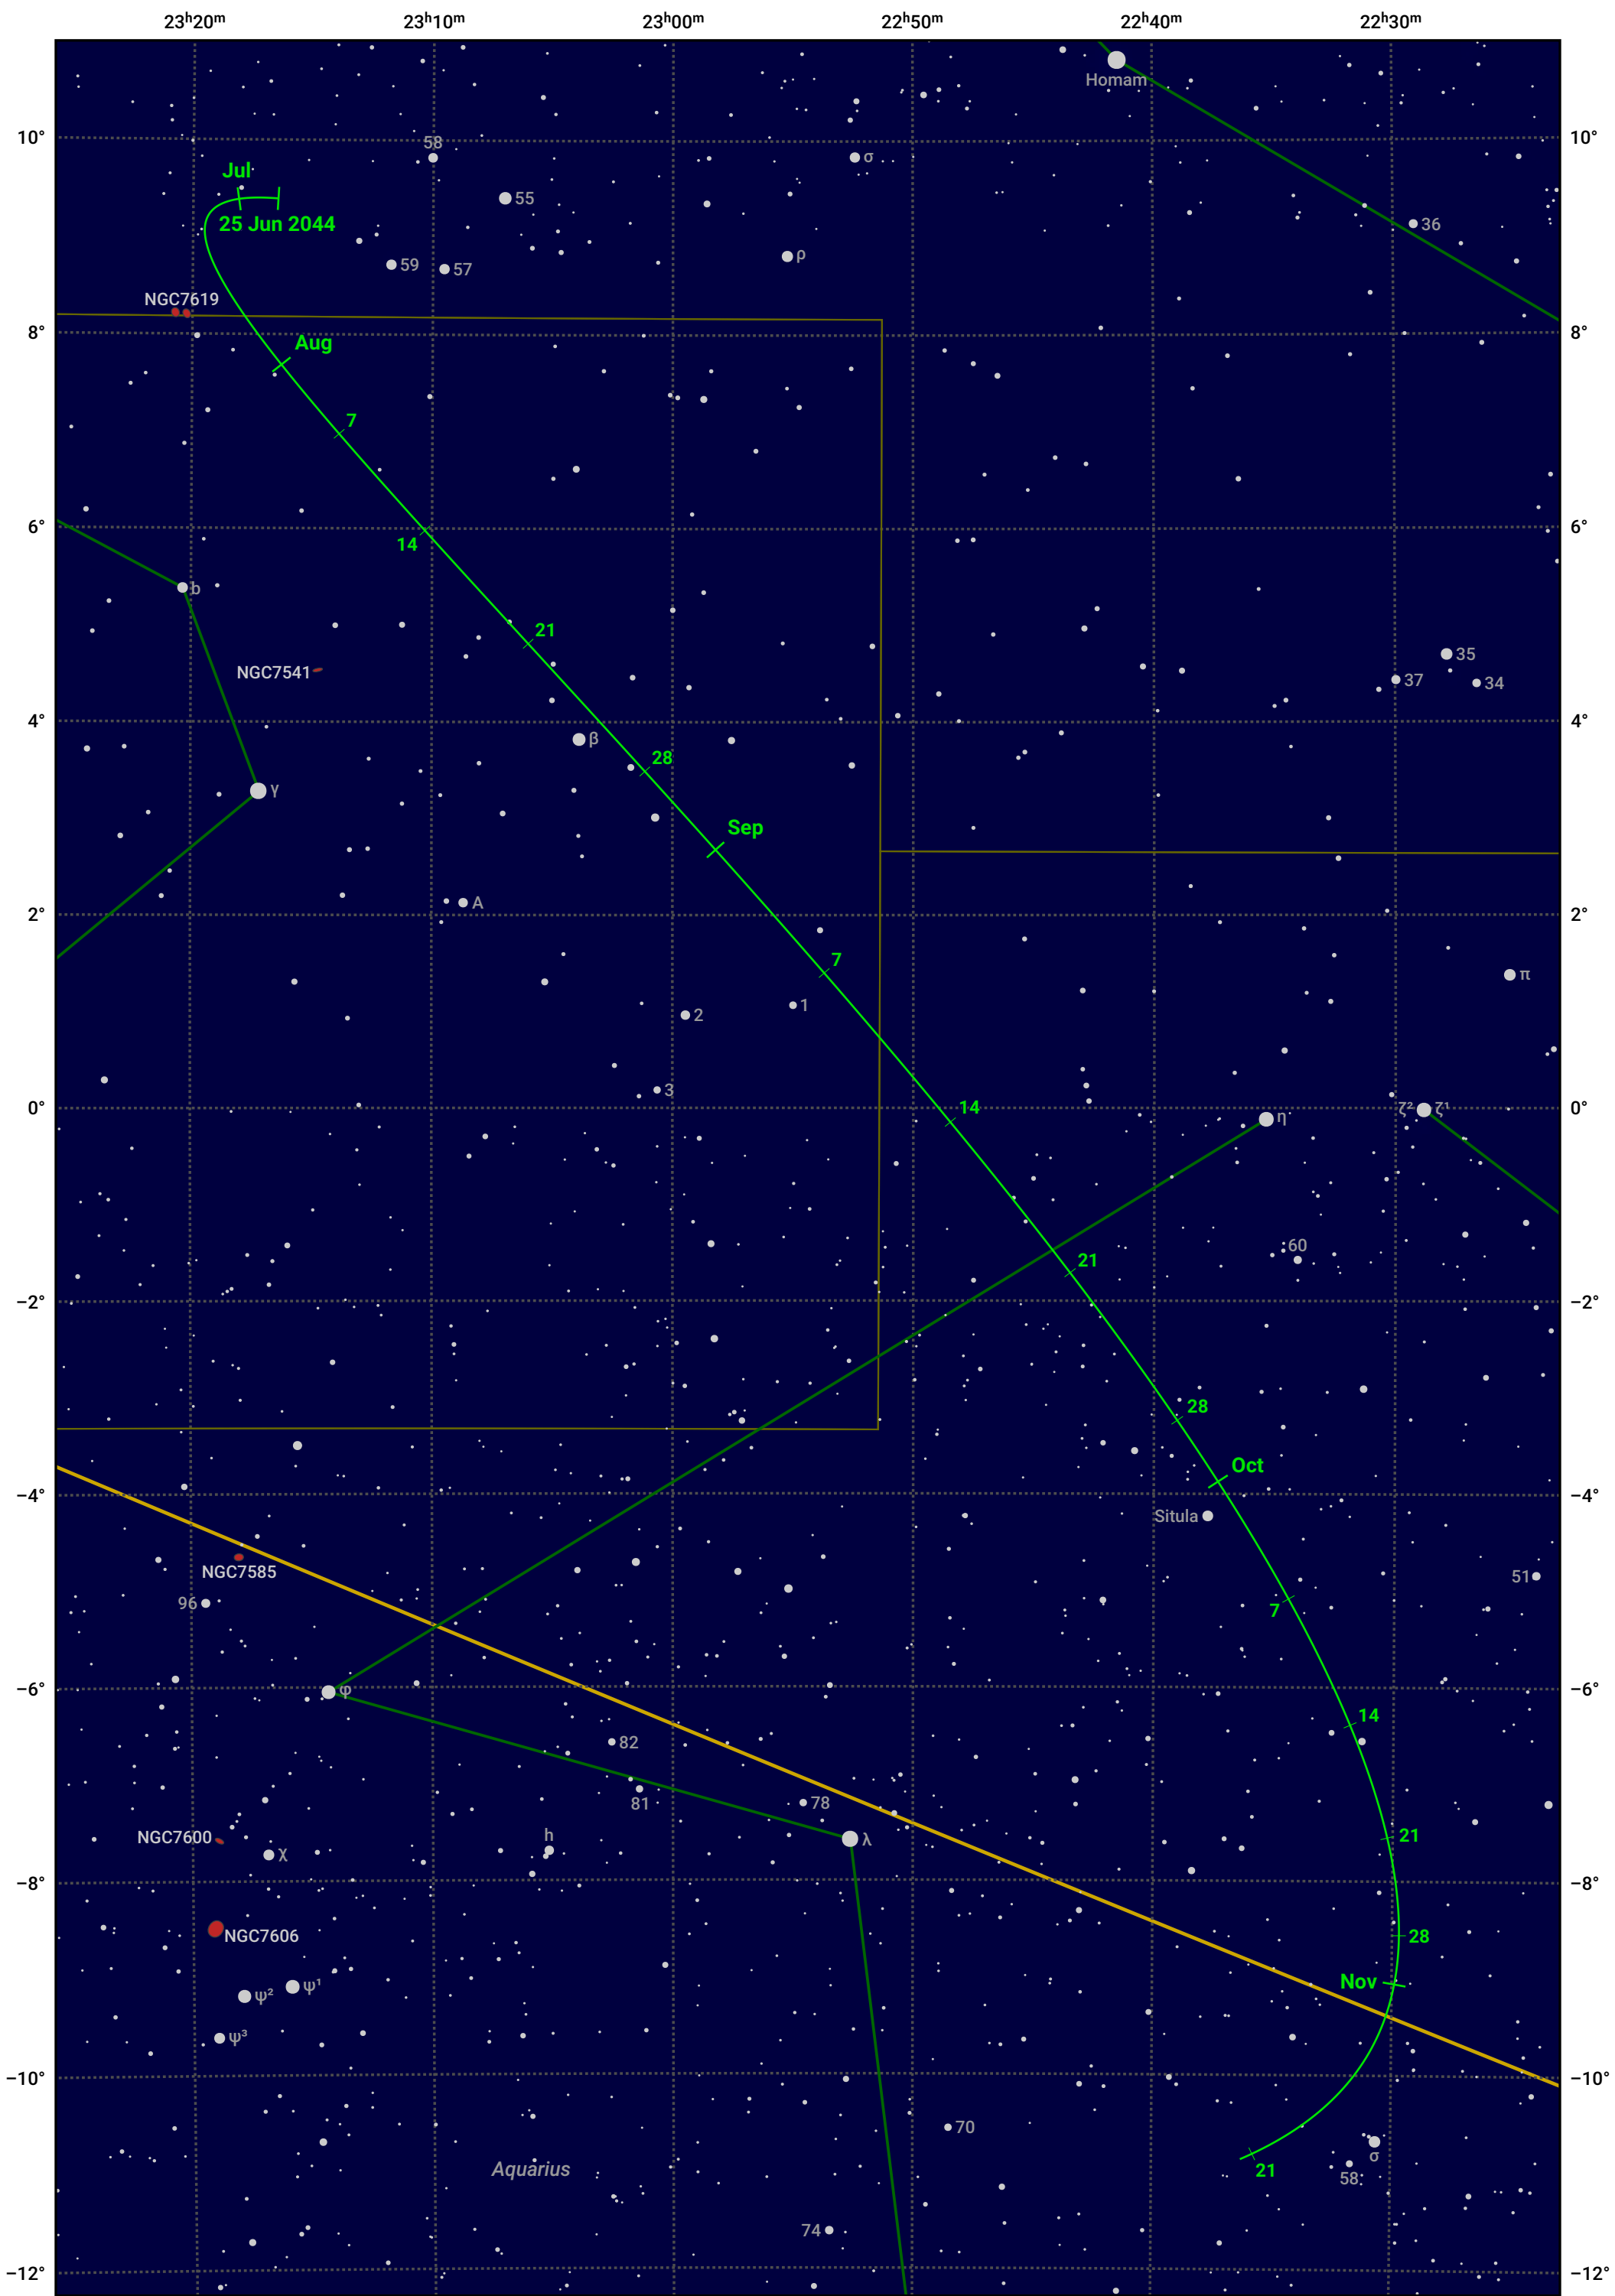

# The path of Asteroid 2 Pallas around opposition on 8 Sep 2044

© Dominic Ford 2011–2024. Date markers placed at midnight UTC. Downloaded from <https://in-the-sky.org>

Magnitude scale: 10.0 9.0 8.0 7.0 6.0 5.0 4.0 3.0

— Ecliptic Plane

Galaxy    Bright nebula    Open cluster    Globular cluster

Date	Mag
2044 Jul 1	9.9
2044 Aug 1	9.4
2044 Aug 20	9.0
2044 Sep 1	8.7
2044 Oct 1	8.9
2044 Nov 1	9.5