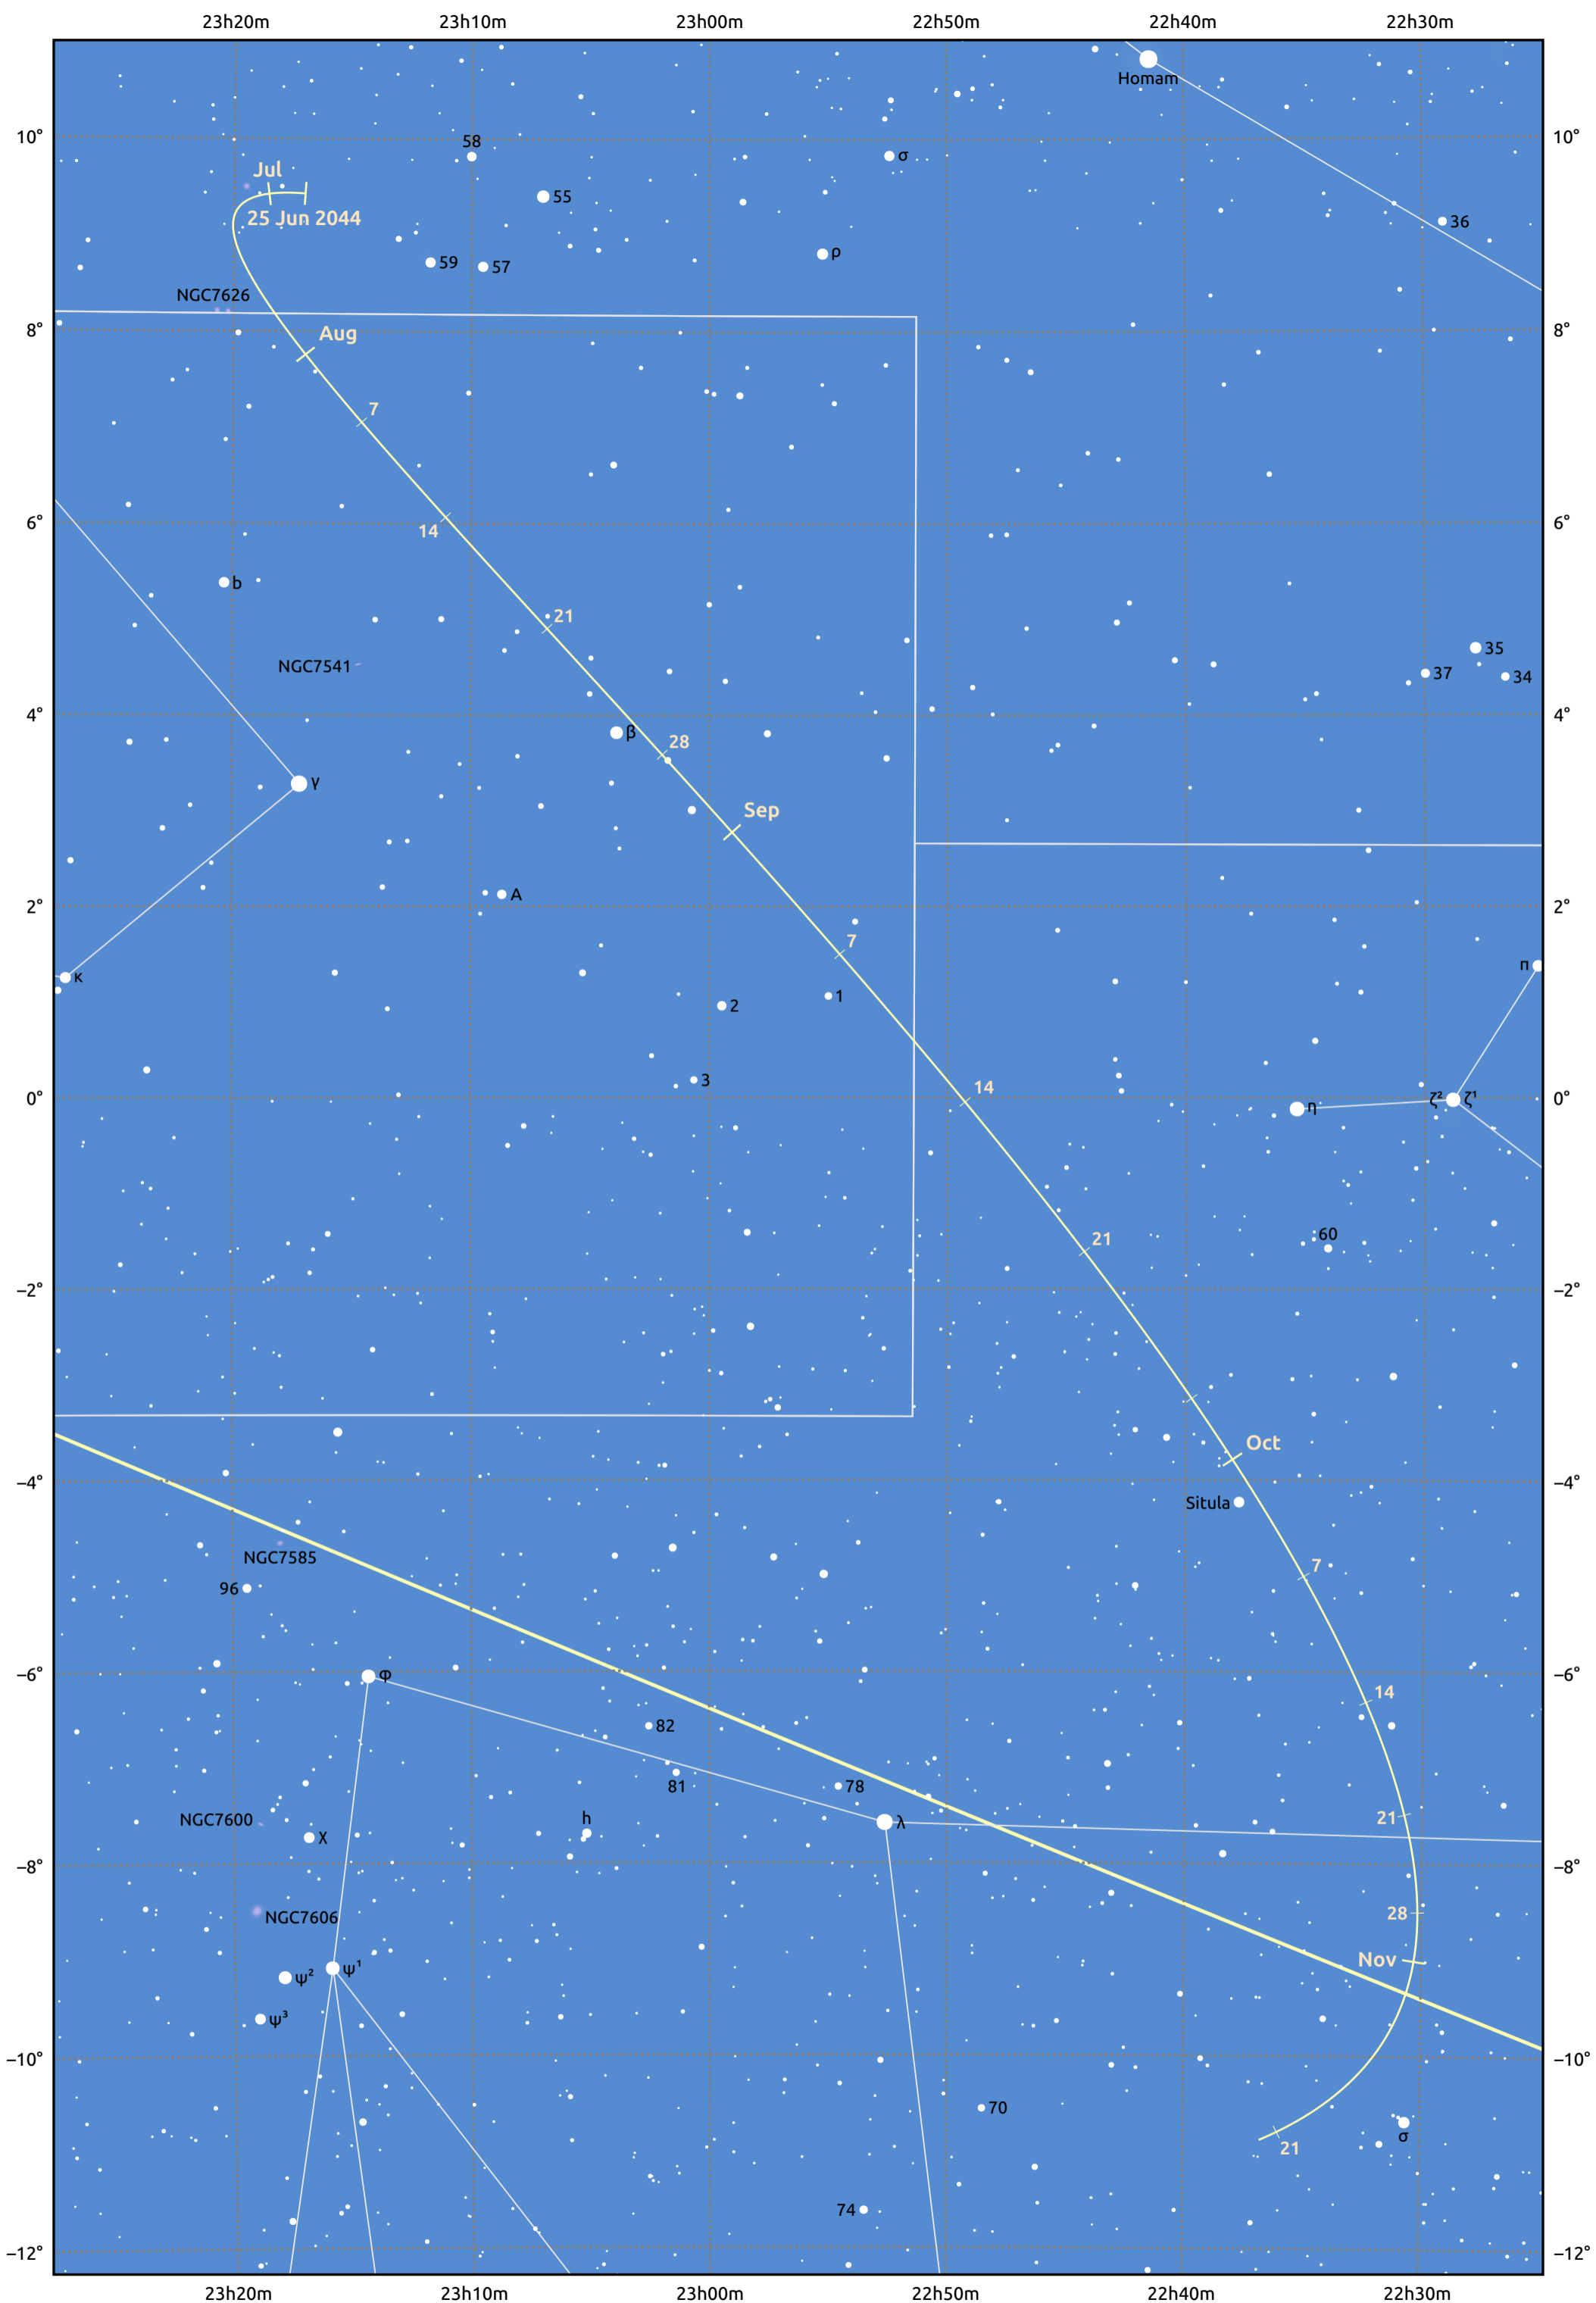

# The path of Asteroid 2 Pallas around opposition on 8 Sep 2044

© Dominic Ford 2011–2025. Date markers placed at midnight UTC. Downloaded from <https://in-the-sky.org>

Magnitude scale: 10.0 9.0 8.0 7.0 6.0 5.0 4.0 3.0

— Ecliptic Plane

Galaxy Bright nebula Open cluster Globular cluster Planetary nebula

Date	Mag
2044 Jul 1	9.9
2044 Aug 1	9.4
2044 Aug 20	9.0
2044 Sep 1	8.7
2044 Oct 1	8.9
2044 Nov 1	9.5