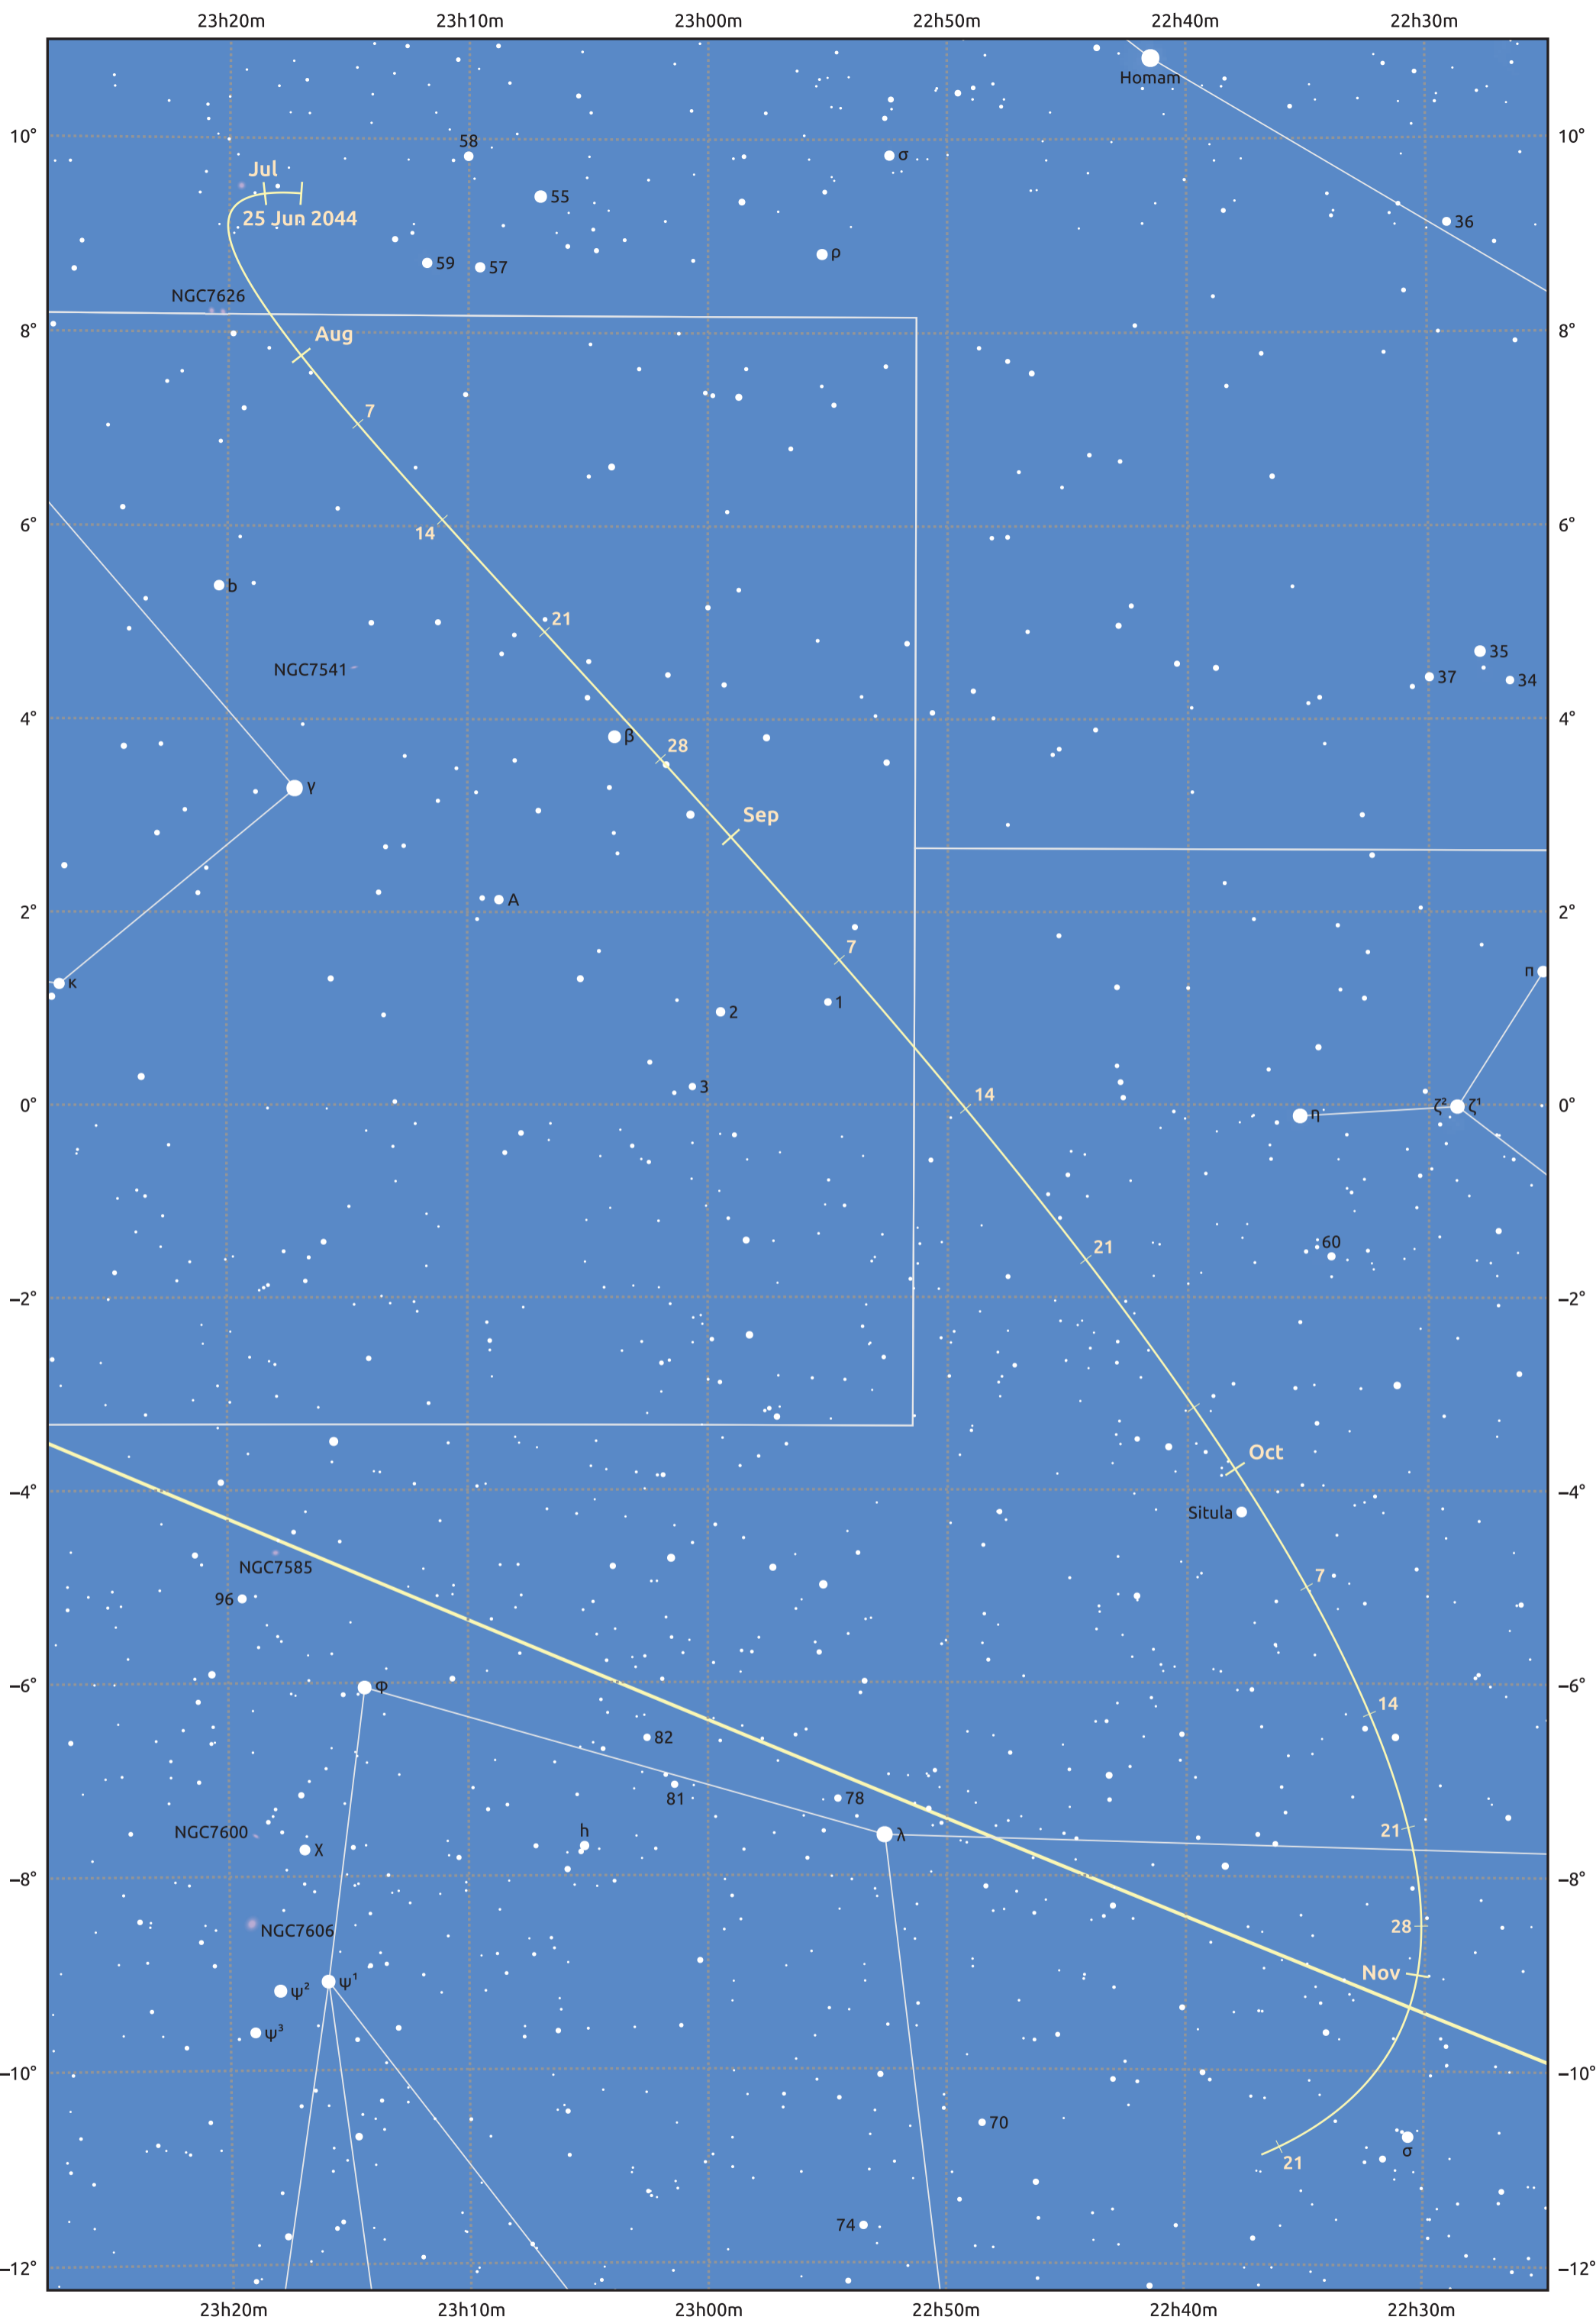

The path of Asteroid 2 Pallas around opposition on 8 Sep 2044

© Dominic Ford 2011–2025. Date markers placed at midnight UTC. Downloaded from <https://in-the-sky.org>

Magnitude scale: \bullet 10.0 \bullet 9.0 \bullet 8.0 \bullet 7.0 \bullet 6.0 \bullet 5.0 \bullet 4.0 \bullet 3.0

— Ecliptic Plane

● Galaxy ○ Bright nebula ○ Open cluster ○ Globular cluster ◇ Planetary nebula

Date	Mag
2044 Jul 1	9.9
2044 Aug 1	9.4
2044 Aug 20	9.0
2044 Sep 1	8.7
2044 Oct 1	8.9
2044 Nov 1	9.5