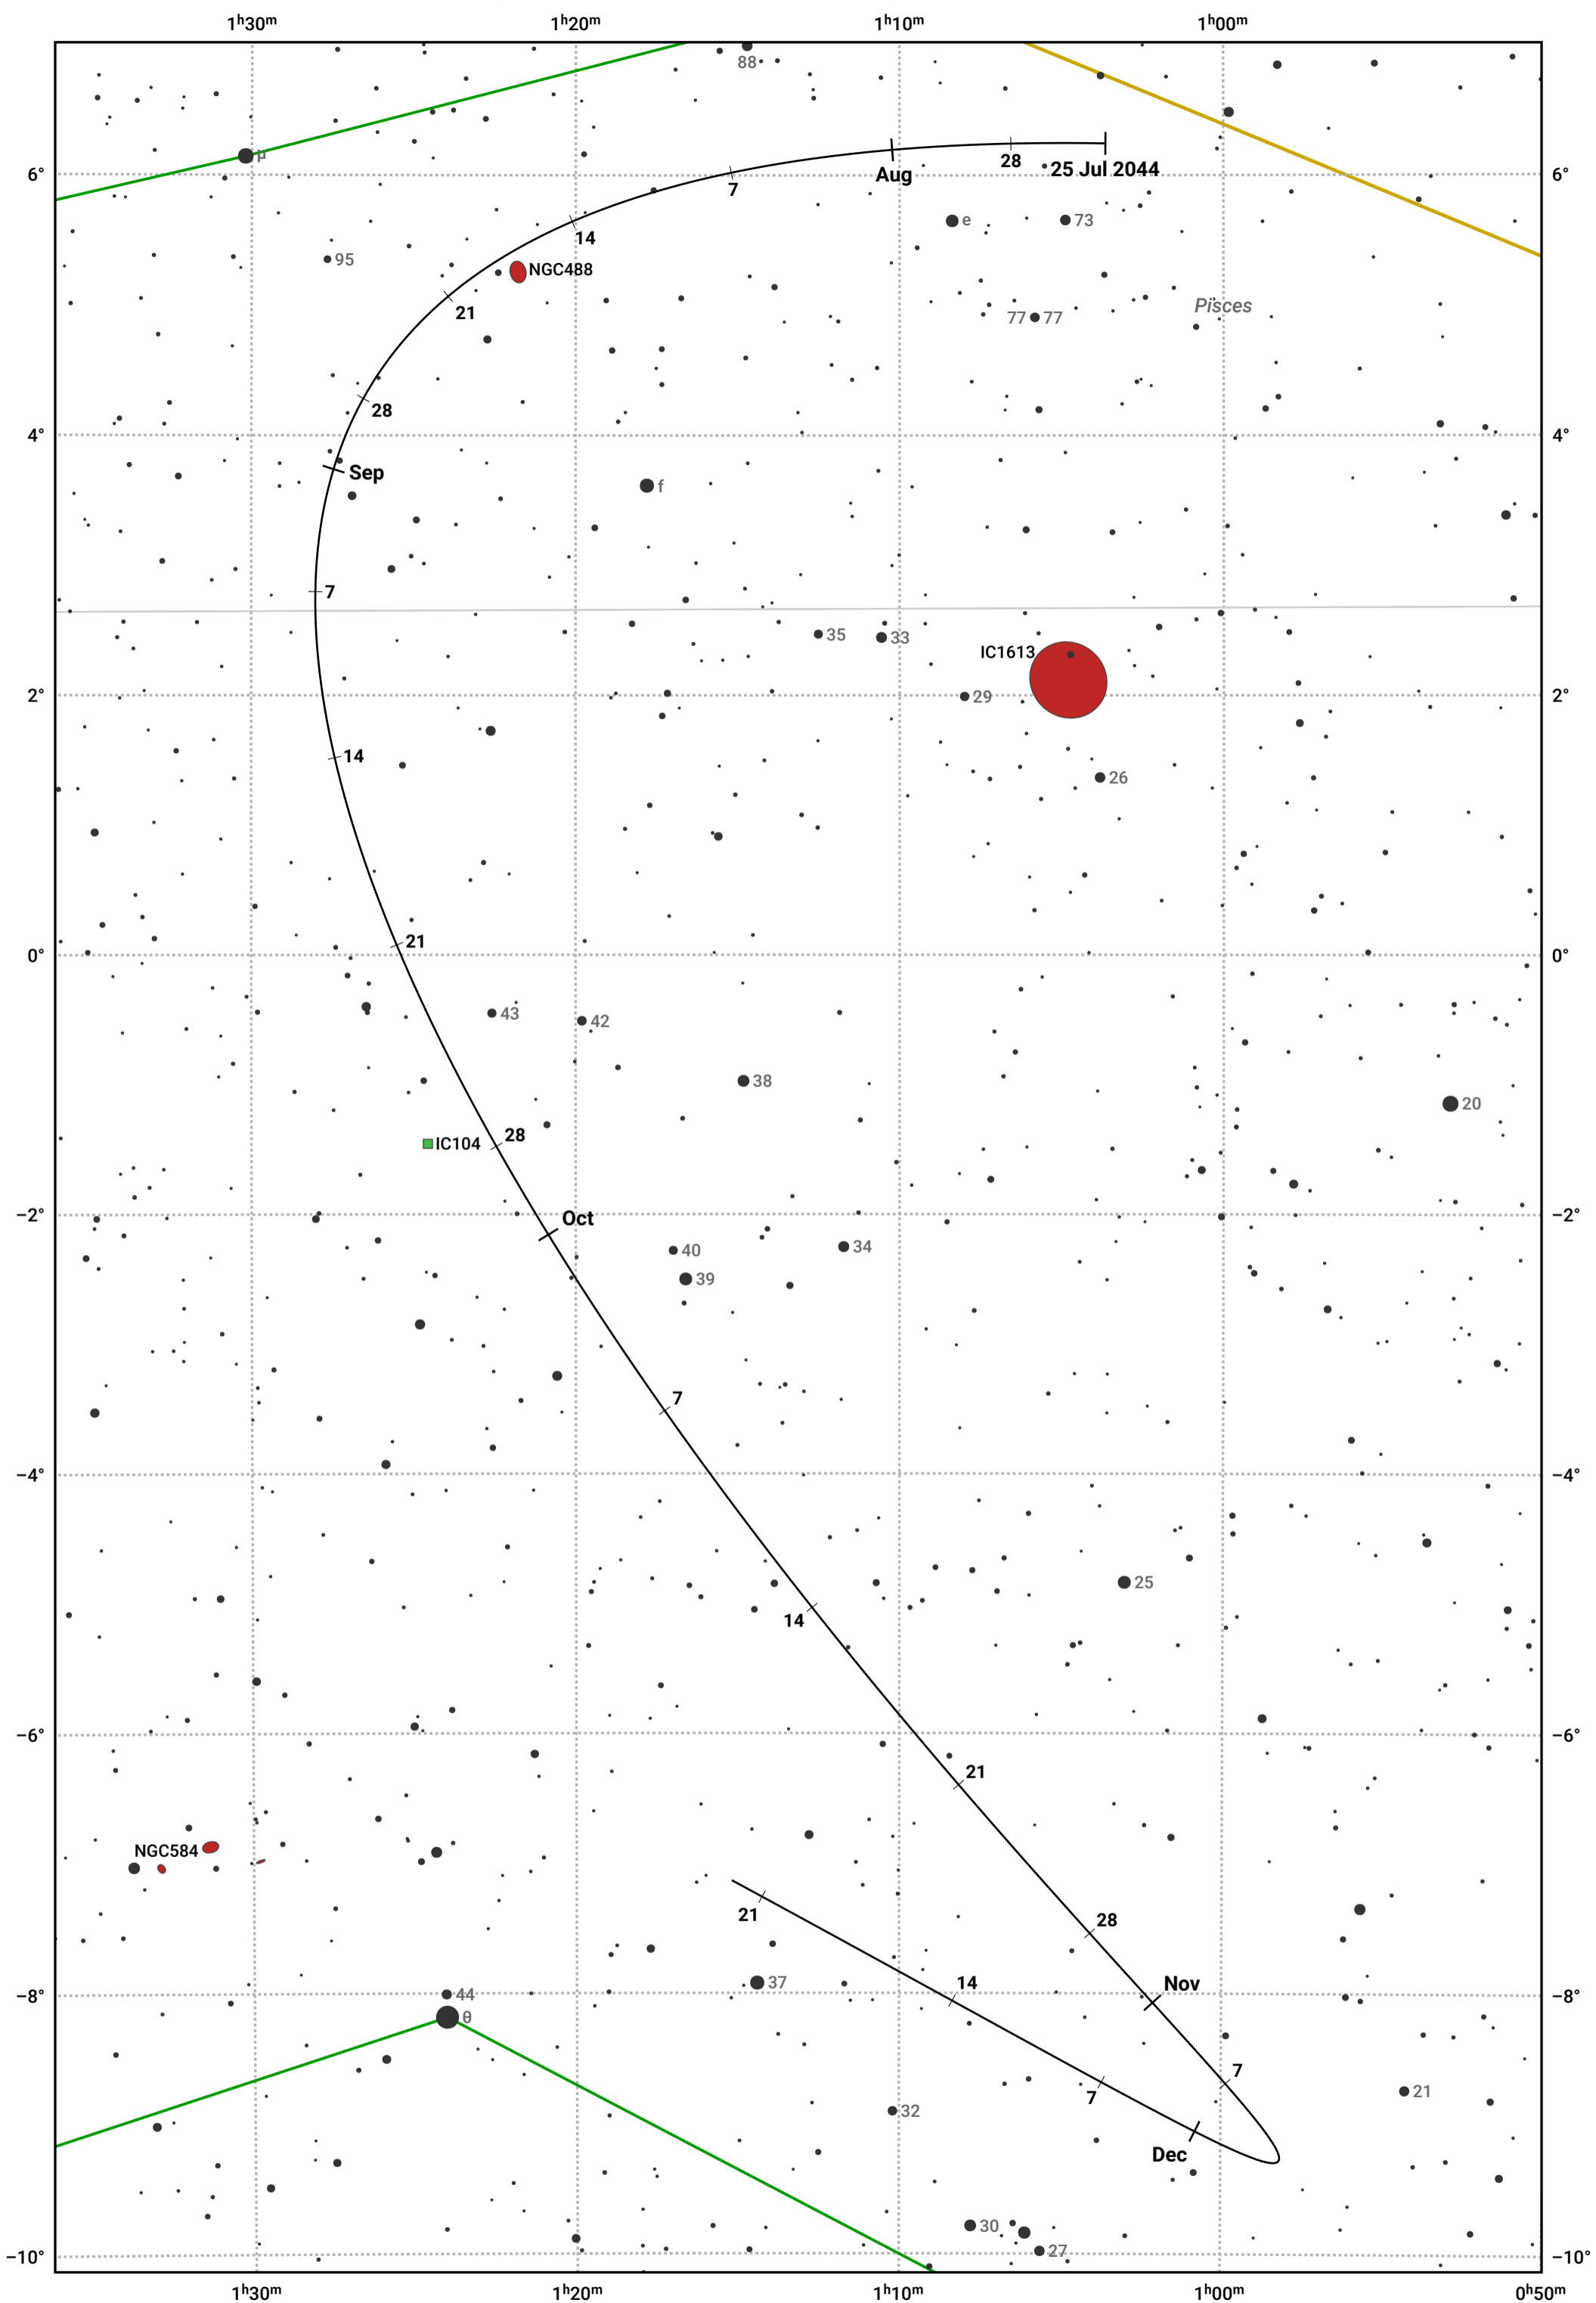

# The path of Asteroid 3 Juno around opposition on 8 Oct 2044

© Dominic Ford 2011–2024. Date markers placed at midnight UTC. Downloaded from <https://in-the-sky.org>

Magnitude scale: 10.0 9.0 8.0 7.0 6.0 5.0 4.0 3.0

— Ecliptic Plane

Galaxy Bright nebula Open cluster Globular cluster

Date	Mag	Phase
2044 Jul 25	9.2	95%
2044 Aug 1	9.2	95%
2044 Sep 1	8.4	97%
2044 Sep 3	8.4	98%
2044 Oct 1	7.5	100%
2044 Nov 1	7.8	98%
2044 Dec 1	8.5	95%