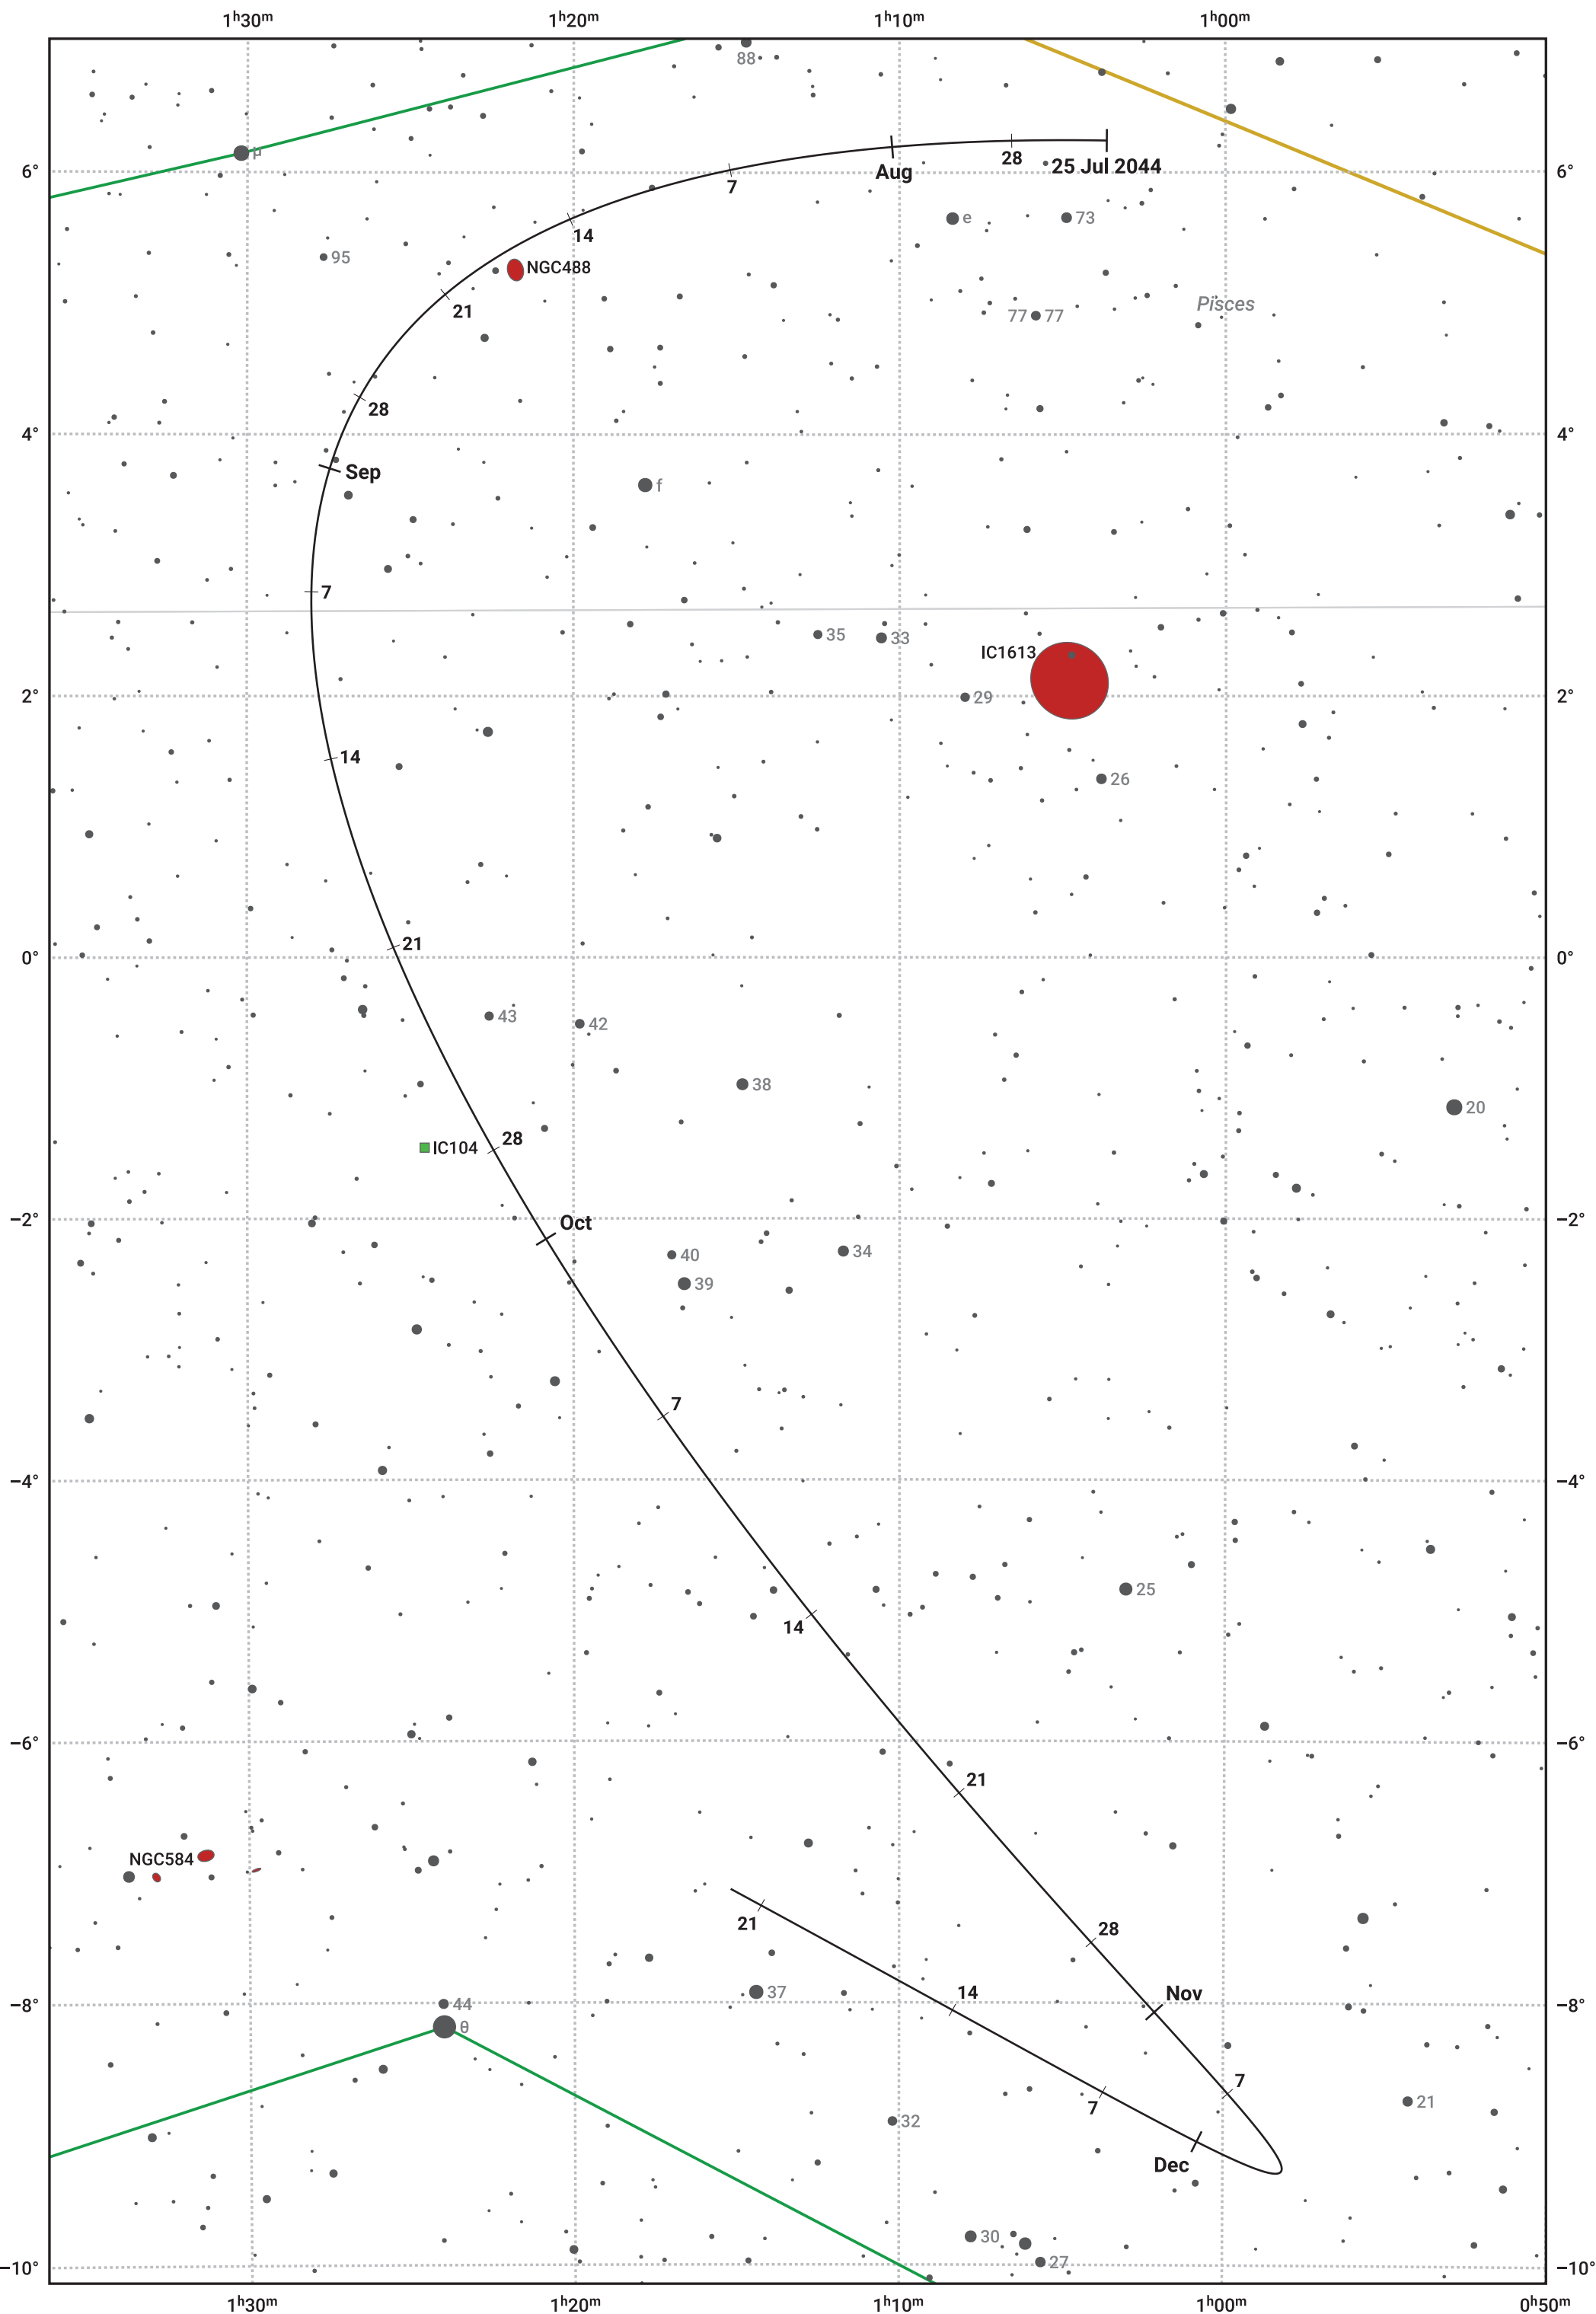

The path of Asteroid 3 Juno around opposition on 8 Oct 2044

© Dominic Ford 2011–2024. Date markers placed at midnight UTC. Downloaded from <https://in-the-sky.org>

Magnitude scale: 10.0 9.0 8.0 7.0 6.0 5.0 4.0 3.0

— Ecliptic Plane

Galaxy Bright nebula Open cluster Globular cluster

Date	Mag	Phase
2044 Aug 1	9.2	95%
2044 Sep 1	8.4	97%
2044 Sep 3	8.4	98%
2044 Oct 1	7.5	100%
2044 Nov 1	7.8	98%
2044 Dec 1	8.5	95%