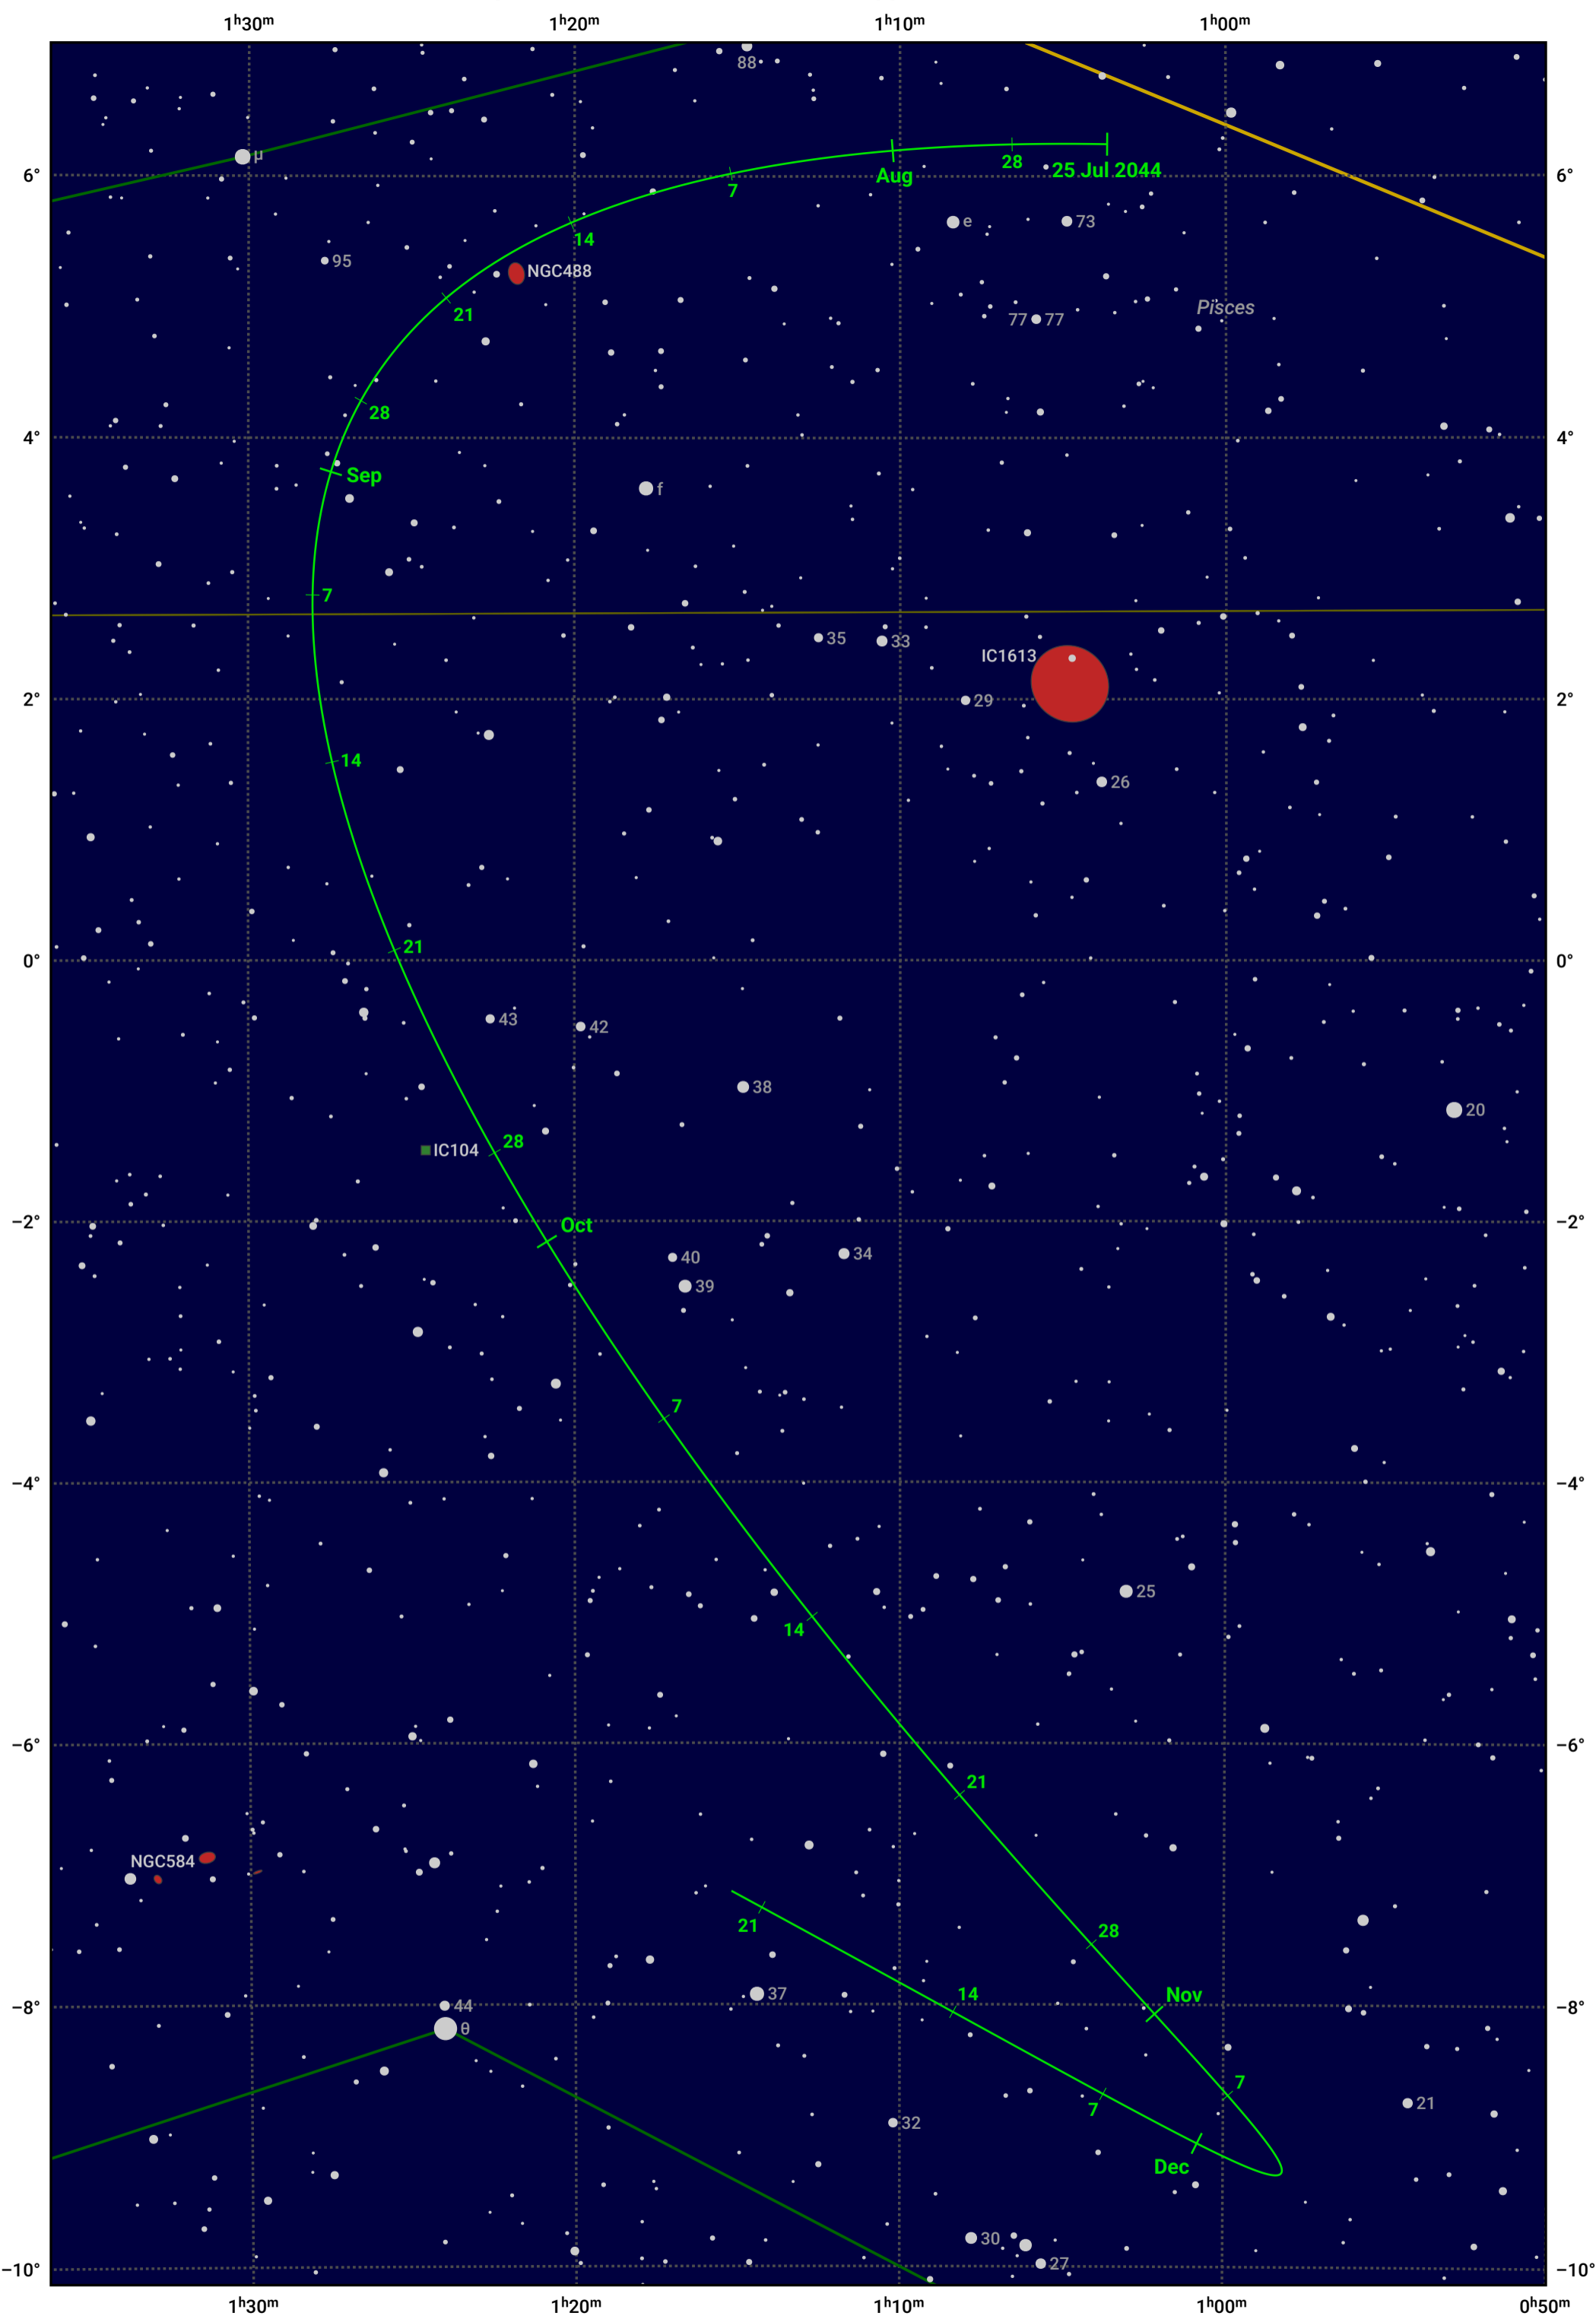

# The path of Asteroid 3 Juno around opposition on 8 Oct 2024

© Dominic Ford 2011–2024. Date markers placed at midnight UTC. Downloaded from <https://in-the-sky.org>

Magnitude scale: 10.0 9.0 8.0 7.0 6.0 5.0 4.0 3.0

— Ecliptic Plane

- Galaxy
- Bright nebula
- Open cluster
- Globular cluster

Date	Mag	Phase
2044 Aug 1	9.2	95%
2044 Sep 1	8.4	97%
2044 Sep 3	8.4	98%
2044 Oct 1	7.5	100%
2044 Nov 1	7.8	98%
2044 Dec 1	8.5	95%