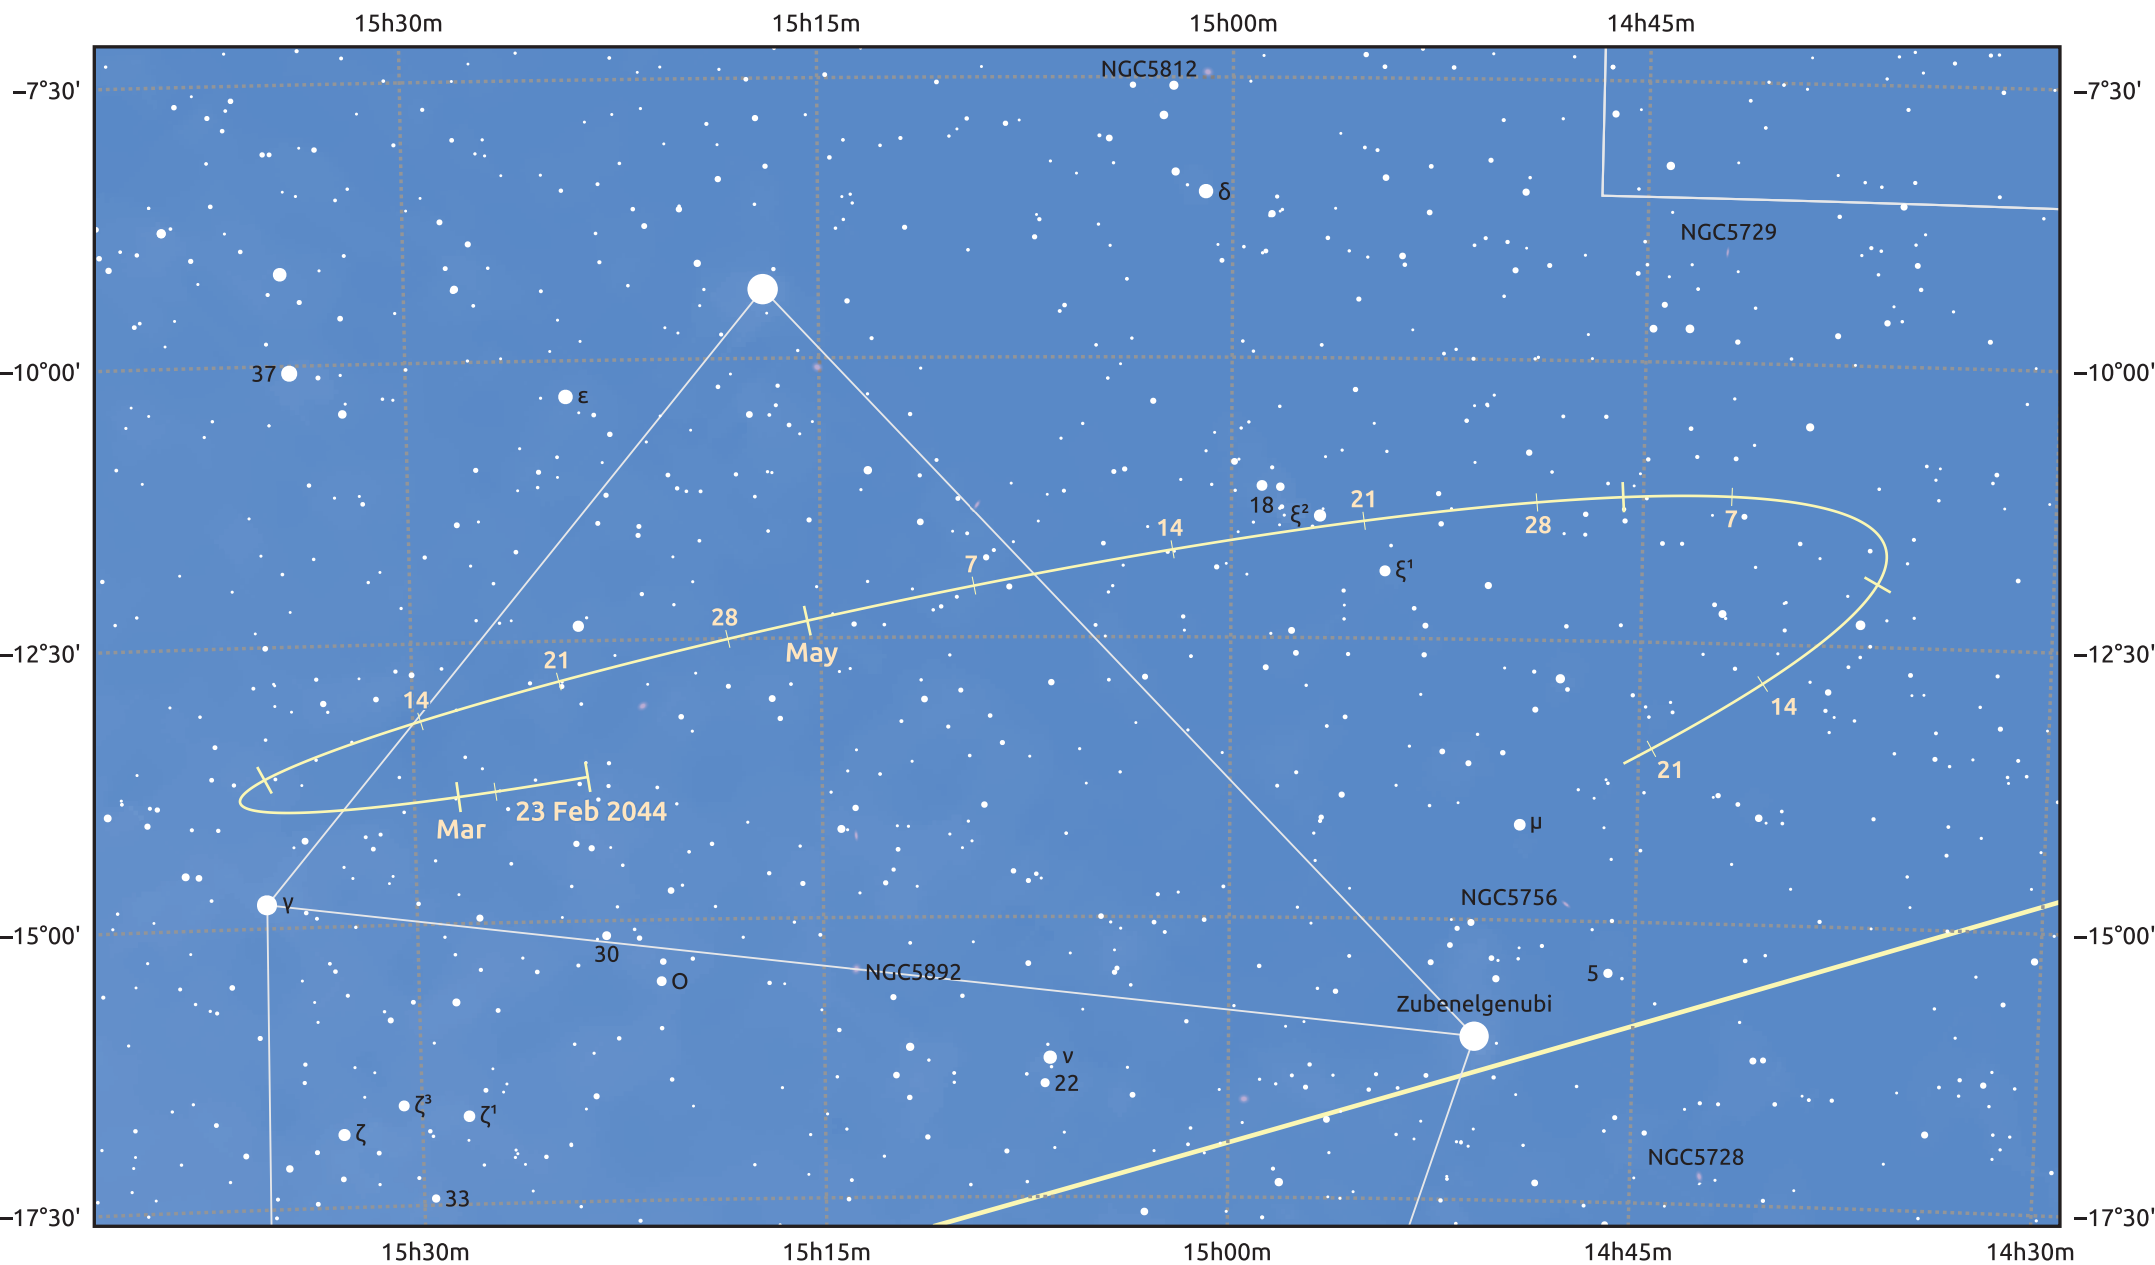

# The path of Asteroid 40 Harmonia around opposition on 8 May 2024

© Dominic Ford 2011–2025. Date markers placed at midnight UTC. Downloaded from <https://in-the-sky.org>

Magnitude scale: 10.0 9.0 8.0 7.0 6.0 5.0 4.0 3.0 2.0

— Ecliptic Plane

Galaxy Bright nebula Open cluster Globular cluster Planetary nebula

| Date        | Mag  | Phase |
|-------------|------|-------|
| 2024 Mar 1  | 10.9 | 96%   |
| 2024 Apr 1  | 10.2 | 98%   |
| 2024 Apr 11 | 10.0 | 99%   |
| 2024 May 1  | 9.4  | 100%  |
| 2024 Jun 1  | 9.8  | 99%   |
| 2024 Jul 1  | 10.5 | 96%   |