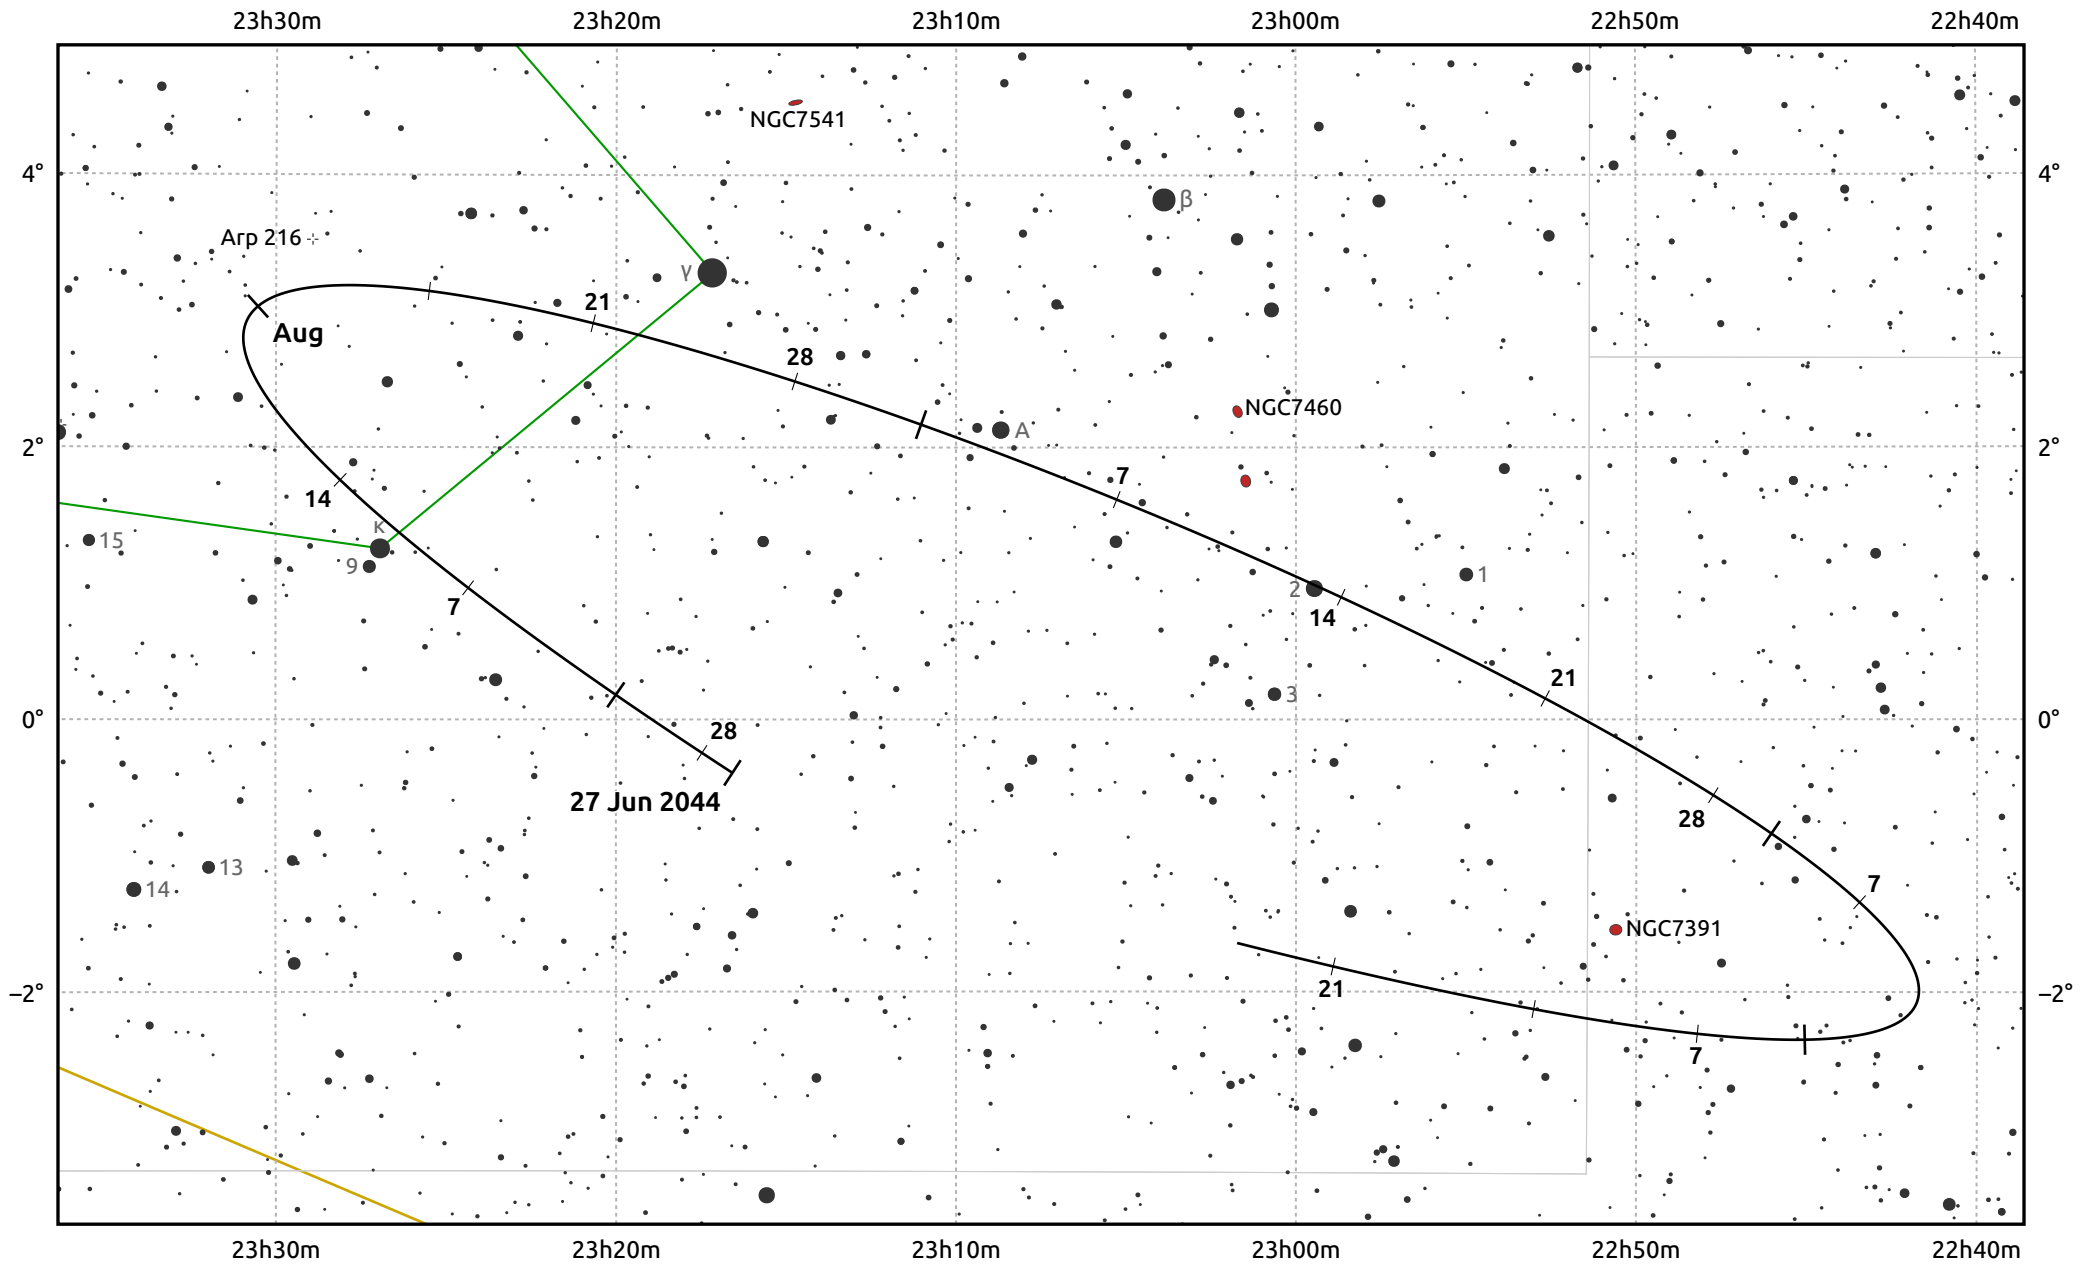

The path of Asteroid 43 Ariadne around opposition on 10 Sep 2044

© Dominic Ford 2011–2026. Date markers placed at midnight UTC. Downloaded from <https://in-the-sky.org>

Magnitude scale: 11.0 10.0 9.0 8.0 7.0 6.0 5.0 4.0 3.0

— Ecliptic Plane

Galaxy Bright nebula Open cluster Globular cluster Planetary nebula

Date	Mag	Phase
2044 Jul 1	11.2	93%
2044 Aug 1	10.6	96%
2044 Aug 16	10.3	98%
2044 Sep 1	9.9	100%
2044 Oct 1	10.4	99%
2044 Oct 29	11.3	96%
2044 Nov 1	11.4	96%