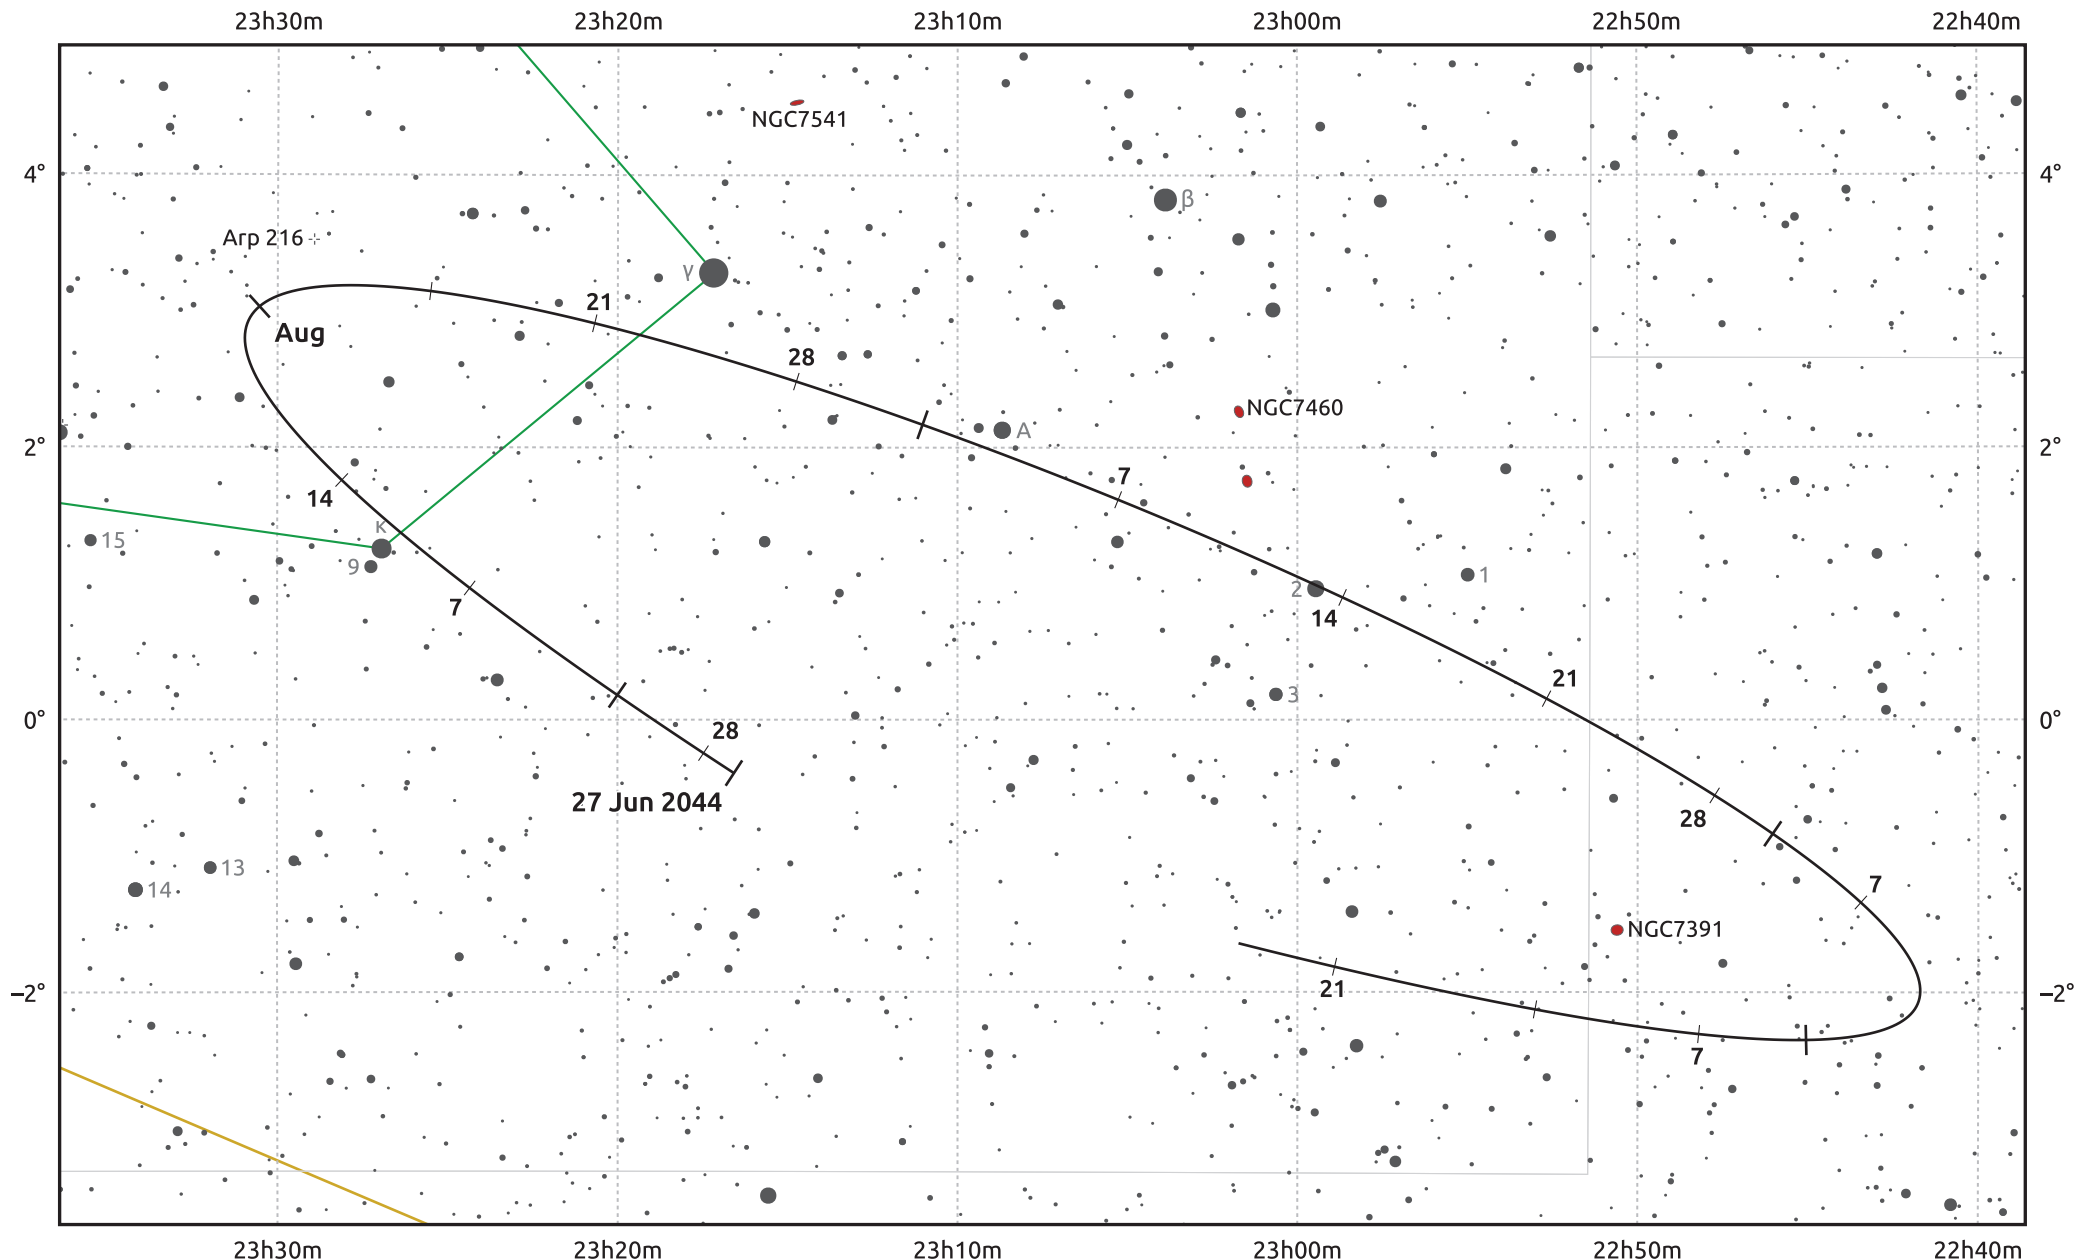

The path of Asteroid 43 Ariadne around opposition on 10 Sep 2044

© Dominic Ford 2011–2026. Date markers placed at midnight UTC. Downloaded from <https://in-the-sky.org>

Magnitude scale: 11.0 10.0 9.0 8.0 7.0 6.0 5.0 4.0 3.0

— Ecliptic Plane

Galaxy Bright nebula Open cluster Globular cluster Planetary nebula

Date	Mag	Phase
2044 Jul 1	11.2	93%
2044 Aug 1	10.6	96%
2044 Aug 16	10.3	98%
2044 Sep 1	9.9	100%
2044 Oct 1	10.4	99%
2044 Oct 29	11.3	96%
2044 Nov 1	11.4	96%