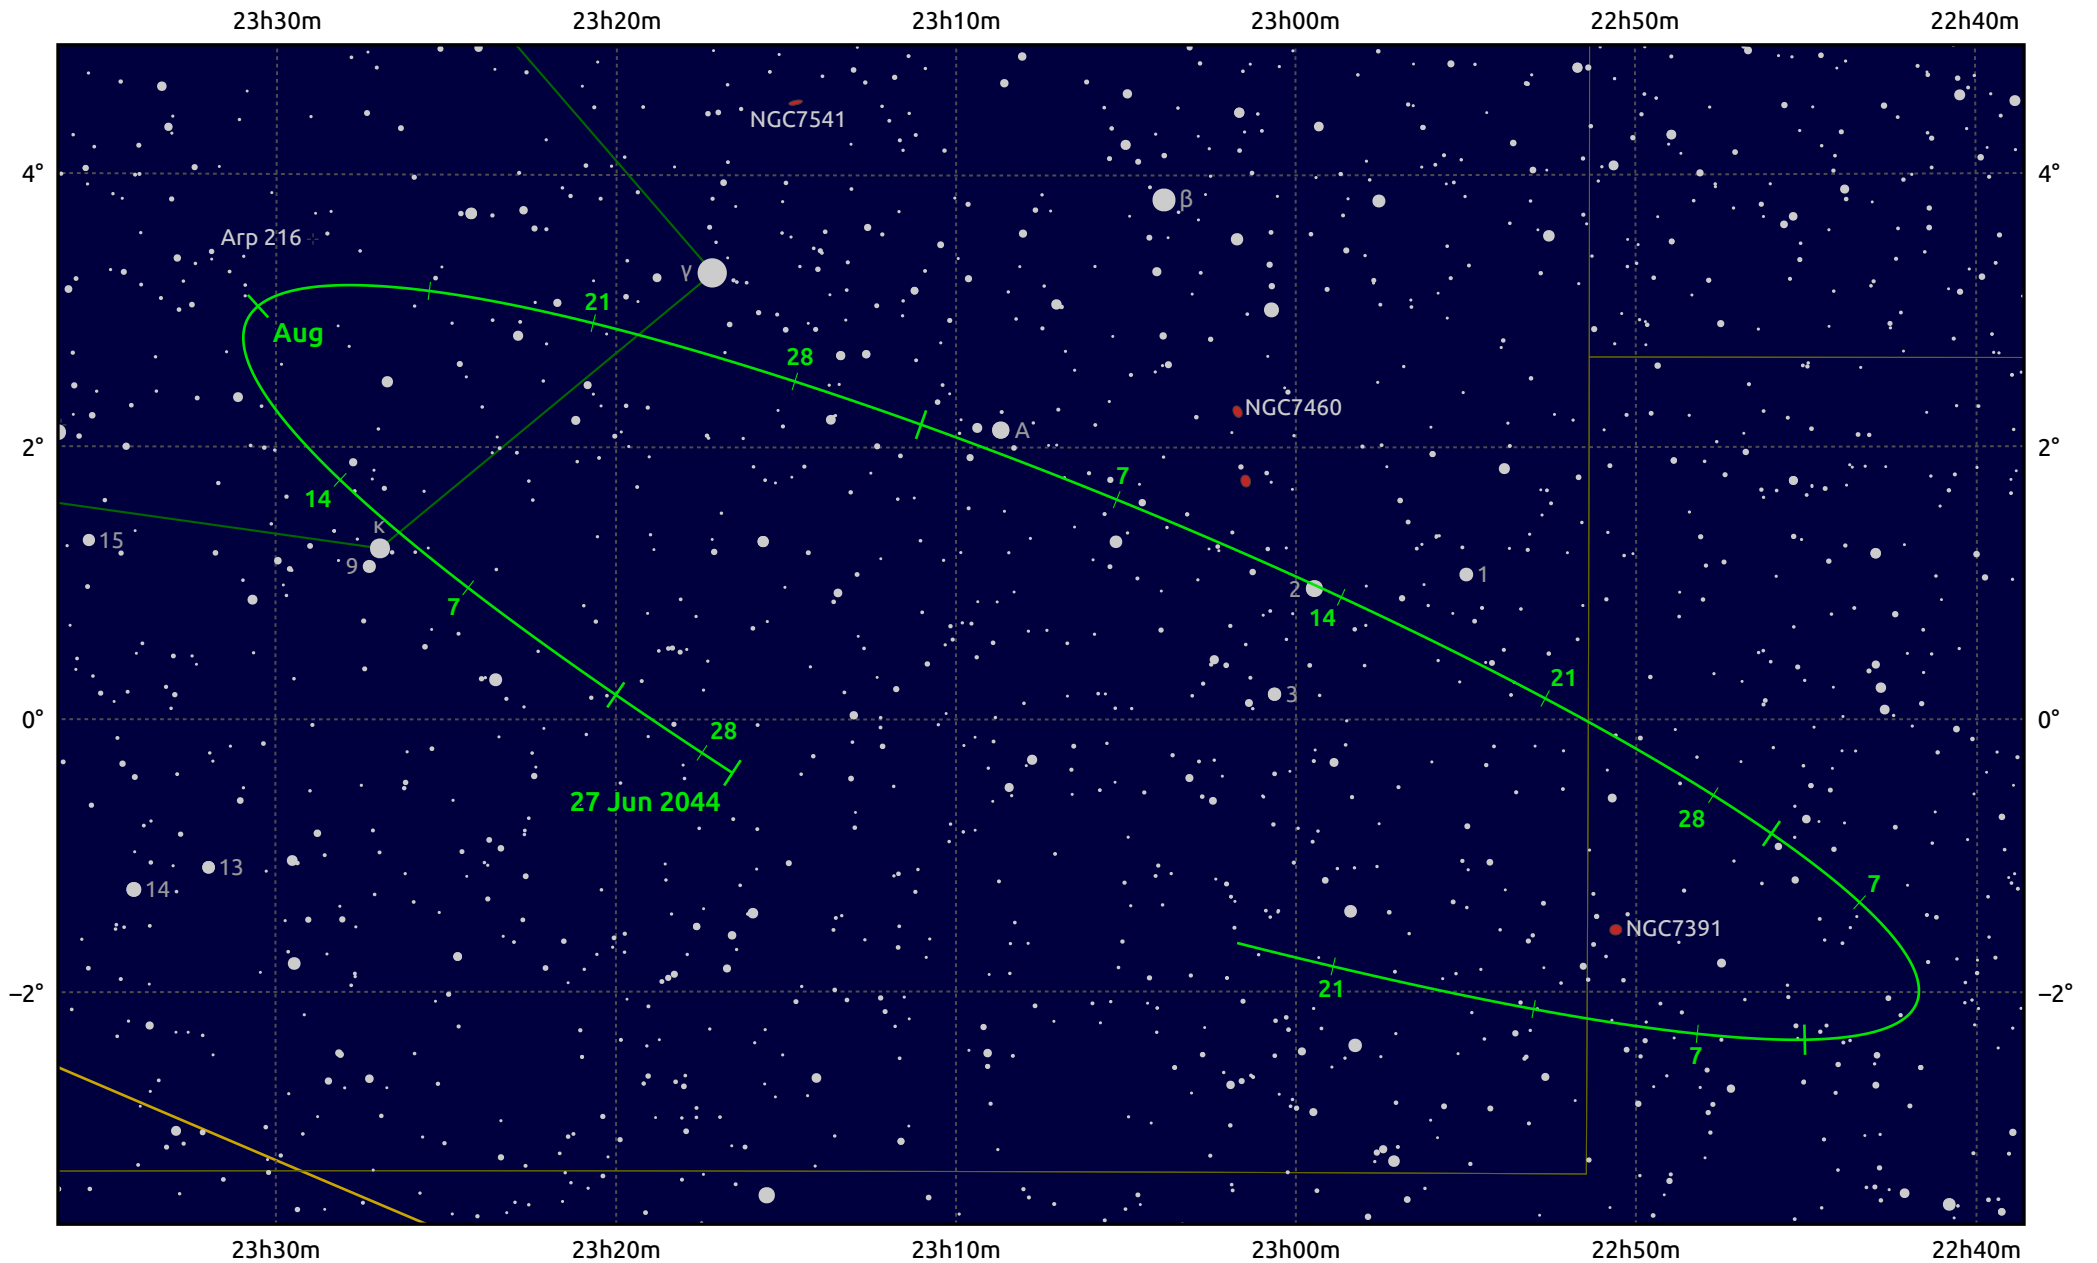

The path of Asteroid 43 Ariadne around opposition on 10 Sep 2044

© Dominic Ford 2011–2026. Date markers placed at midnight UTC. Downloaded from <https://in-the-sky.org>

Magnitude scale: 11.0 10.0 9.0 8.0 7.0 6.0 5.0 4.0 3.0

— Ecliptic Plane

Galaxy Bright nebula Open cluster Globular cluster Planetary nebula

Date	Mag	Phase
2044 Jul 1	11.2	93%
2044 Aug 1	10.6	96%
2044 Aug 16	10.3	98%
2044 Sep 1	9.9	100%
2044 Oct 1	10.4	99%
2044 Oct 29	11.3	96%
2044 Nov 1	11.4	96%