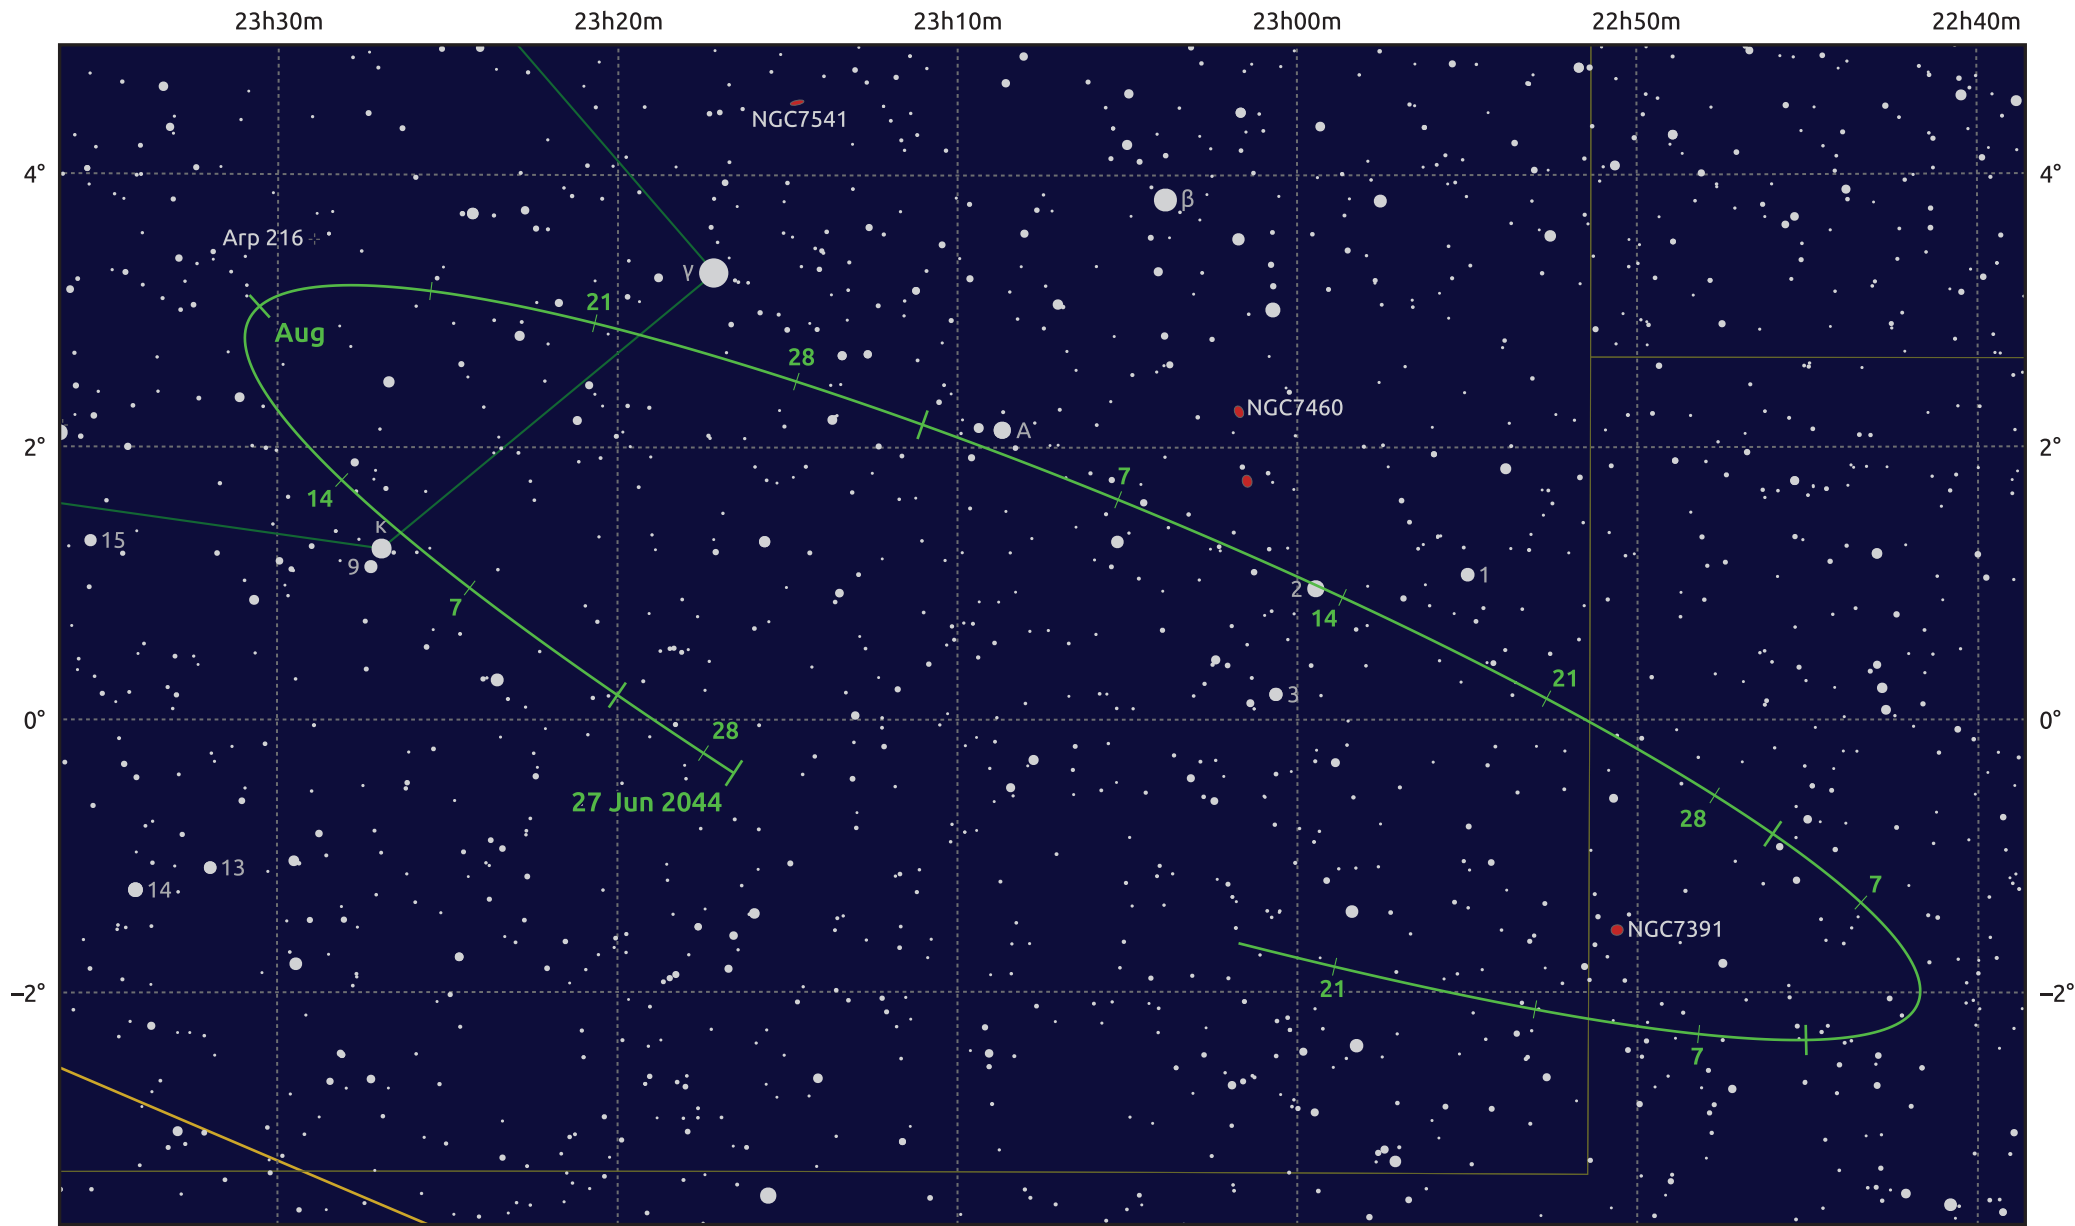

# The path of Asteroid 43 Ariadne around opposition on 10 Sep 2044

© Dominic Ford 2011–2026. Date markers placed at midnight UTC. Downloaded from <https://in-the-sky.org>

Magnitude scale: 11.0 10.0 9.0 8.0 7.0 6.0 5.0 4.0 3.0

— Ecliptic Plane

Galaxy    Bright nebula    Open cluster    Globular cluster    Planetary nebula

Date	Mag	Phase
2044 Jul 1	11.2	93%
2044 Aug 1	10.6	96%
2044 Aug 16	10.3	98%
2044 Sep 1	9.9	100%
2044 Oct 1	10.4	99%
2044 Oct 29	11.3	96%
2044 Nov 1	11.4	96%