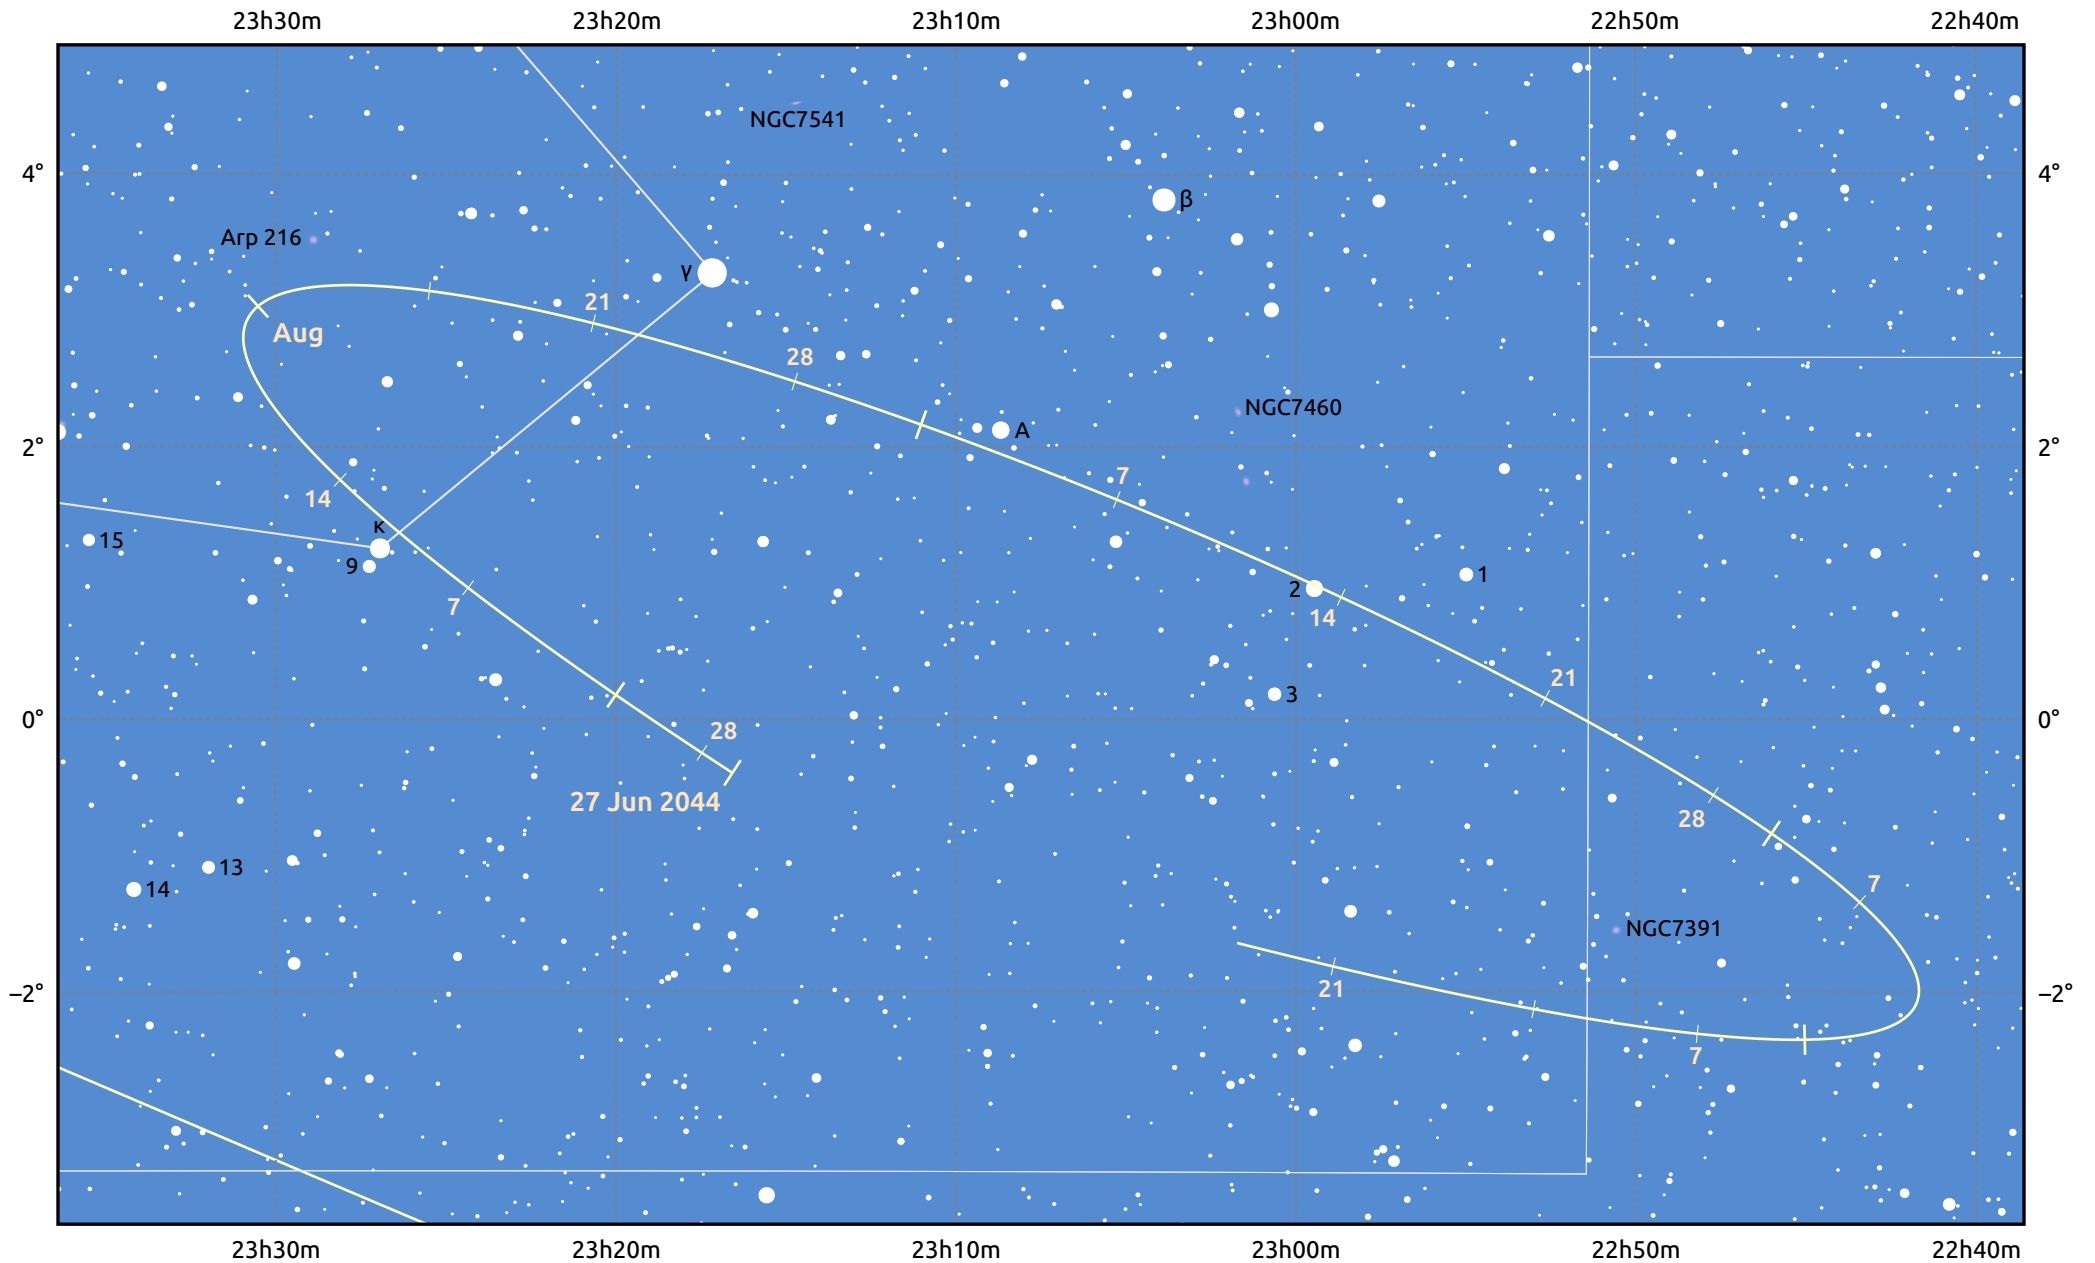

The path of Asteroid 43 Ariadne around opposition on 10 Sep 2024

© Dominic Ford 2011–2026. Date markers placed at midnight UTC. Downloaded from <https://in-the-sky.org>

Magnitude scale: 11.0 10.0 9.0 8.0 7.0 6.0 5.0 4.0 3.0

Ecliptic Plane

Galaxy Bright nebula Open cluster Globular cluster Planetary nebula

Date	Mag	Phase
2024 Jul 1	11.2	93%
2024 Aug 1	10.6	96%
2024 Aug 16	10.3	98%
2024 Sep 1	9.9	100%
2024 Oct 1	10.4	99%
2024 Oct 29	11.3	96%
2024 Nov 1	11.4	96%