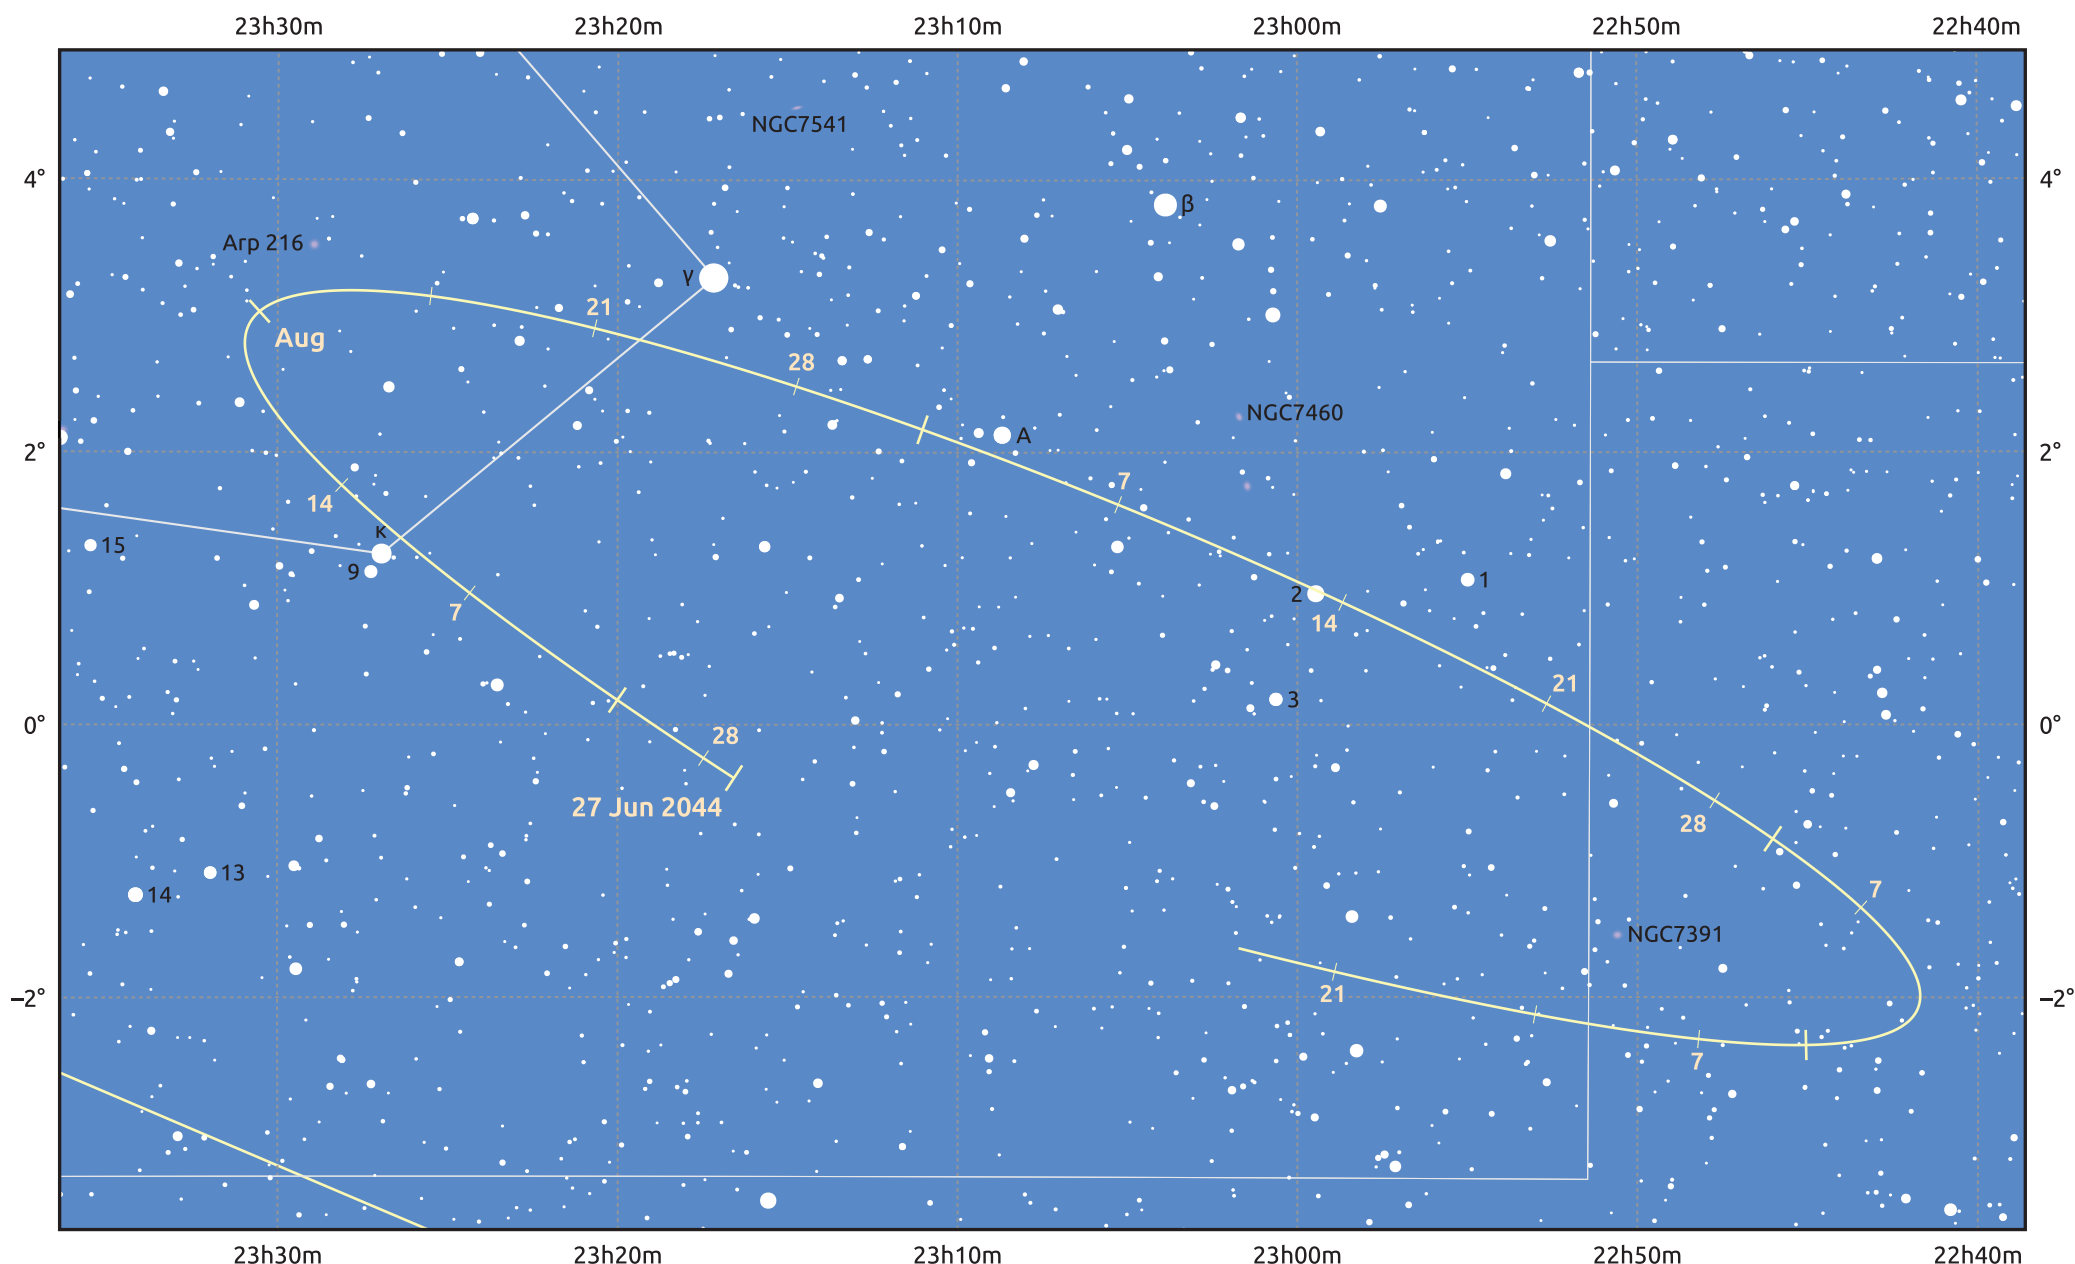

The path of Asteroid 43 Ariadne around opposition on 10 Sep 2024

© Dominic Ford 2011–2026. Date markers placed at midnight UTC. Downloaded from <https://in-the-sky.org>

Magnitude scale: 11.0 10.0 9.0 8.0 7.0 6.0 5.0 4.0 3.0

Ecliptic Plane

Galaxy Bright nebula Open cluster Globular cluster Planetary nebula

Date	Mag	Phase
2024 Jul 1	11.2	93%
2024 Aug 1	10.6	96%
2024 Aug 16	10.3	98%
2024 Sep 1	9.9	100%
2024 Oct 1	10.4	99%
2024 Oct 29	11.3	96%
2024 Nov 1	11.4	96%