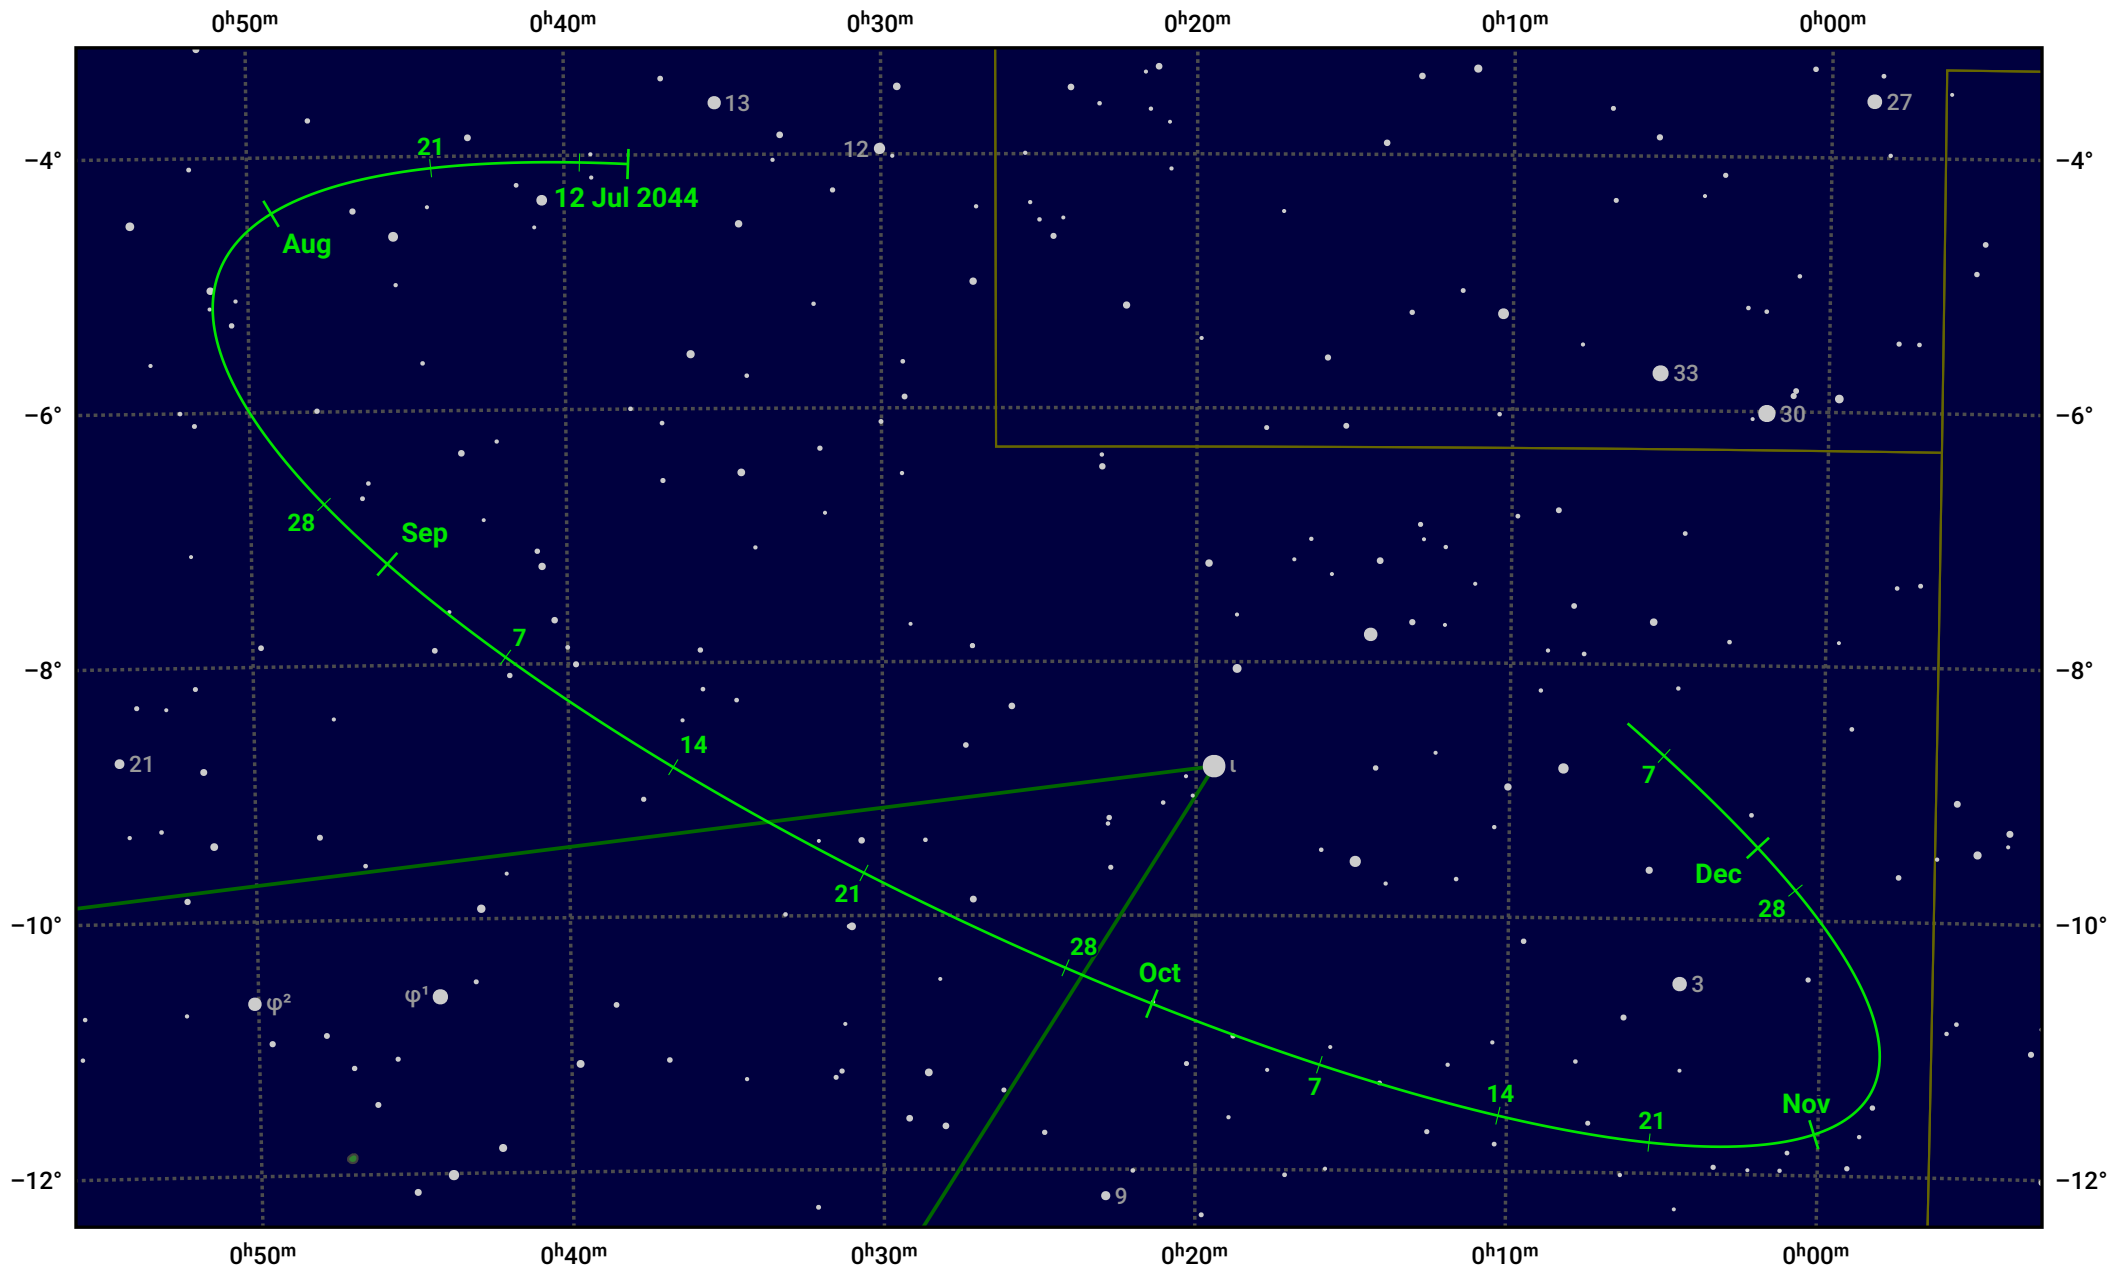

The path of Asteroid 4 Vesta around opposition on 25 Sep 2044

© Dominic Ford 2011–2024. Date markers placed at midnight UTC. Downloaded from <https://in-the-sky.org>

Magnitude scale: · 9.0 · 8.0 · 7.0 · 6.0 · 5.0 · 4.0 · 3.0

— Ecliptic Plane

● Galaxy
 ■ Bright nebula
 ● Open cluster
 ● Globular cluster

Date	Mag	Phase
2044 Aug 1	7.3	96%
2044 Sep 1	6.7	99%
2044 Sep 5	6.6	99%
2044 Oct 1	6.4	100%
2044 Nov 1	7.1	98%
2044 Nov 24	7.6	97%
2044 Dec 1	7.8	96%