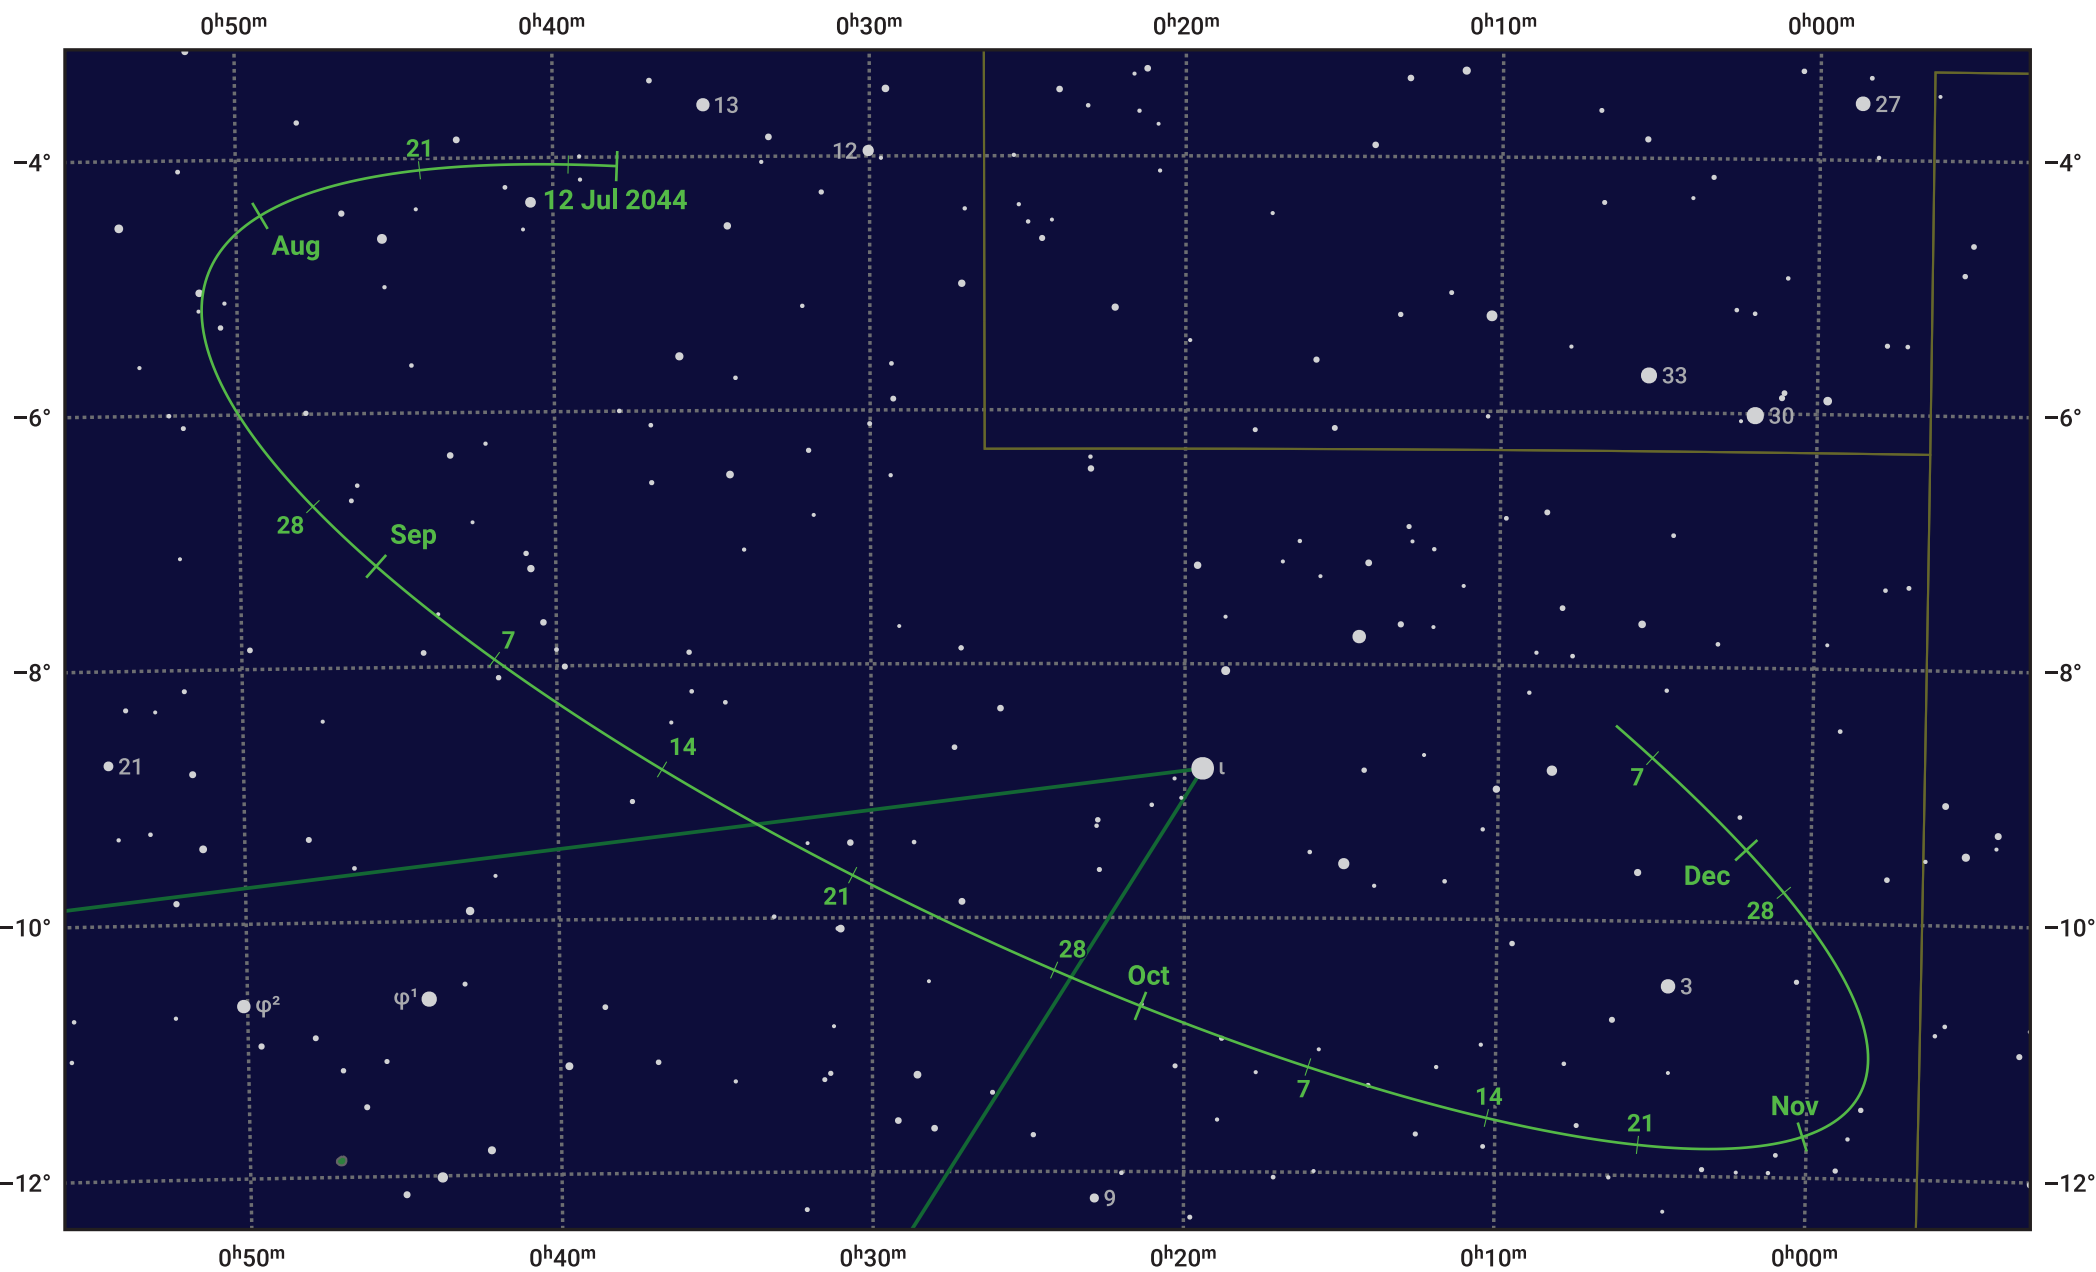

# The path of Asteroid 4 Vesta around opposition on 25 Sep 2044

© Dominic Ford 2011–2024. Date markers placed at midnight UTC. Downloaded from <https://in-the-sky.org>

Magnitude scale: • 9.0 • 8.0 • 7.0 • 6.0 • 5.0 • 4.0 • 3.0

— Ecliptic Plane

● Galaxy    ■ Bright nebula    ● Open cluster    ● Globular cluster

Date	Mag	Phase
2044 Aug 1	7.3	96%
2044 Sep 1	6.7	99%
2044 Sep 5	6.6	99%
2044 Oct 1	6.4	100%
2044 Nov 1	7.1	98%
2044 Nov 24	7.6	97%
2044 Dec 1	7.8	96%