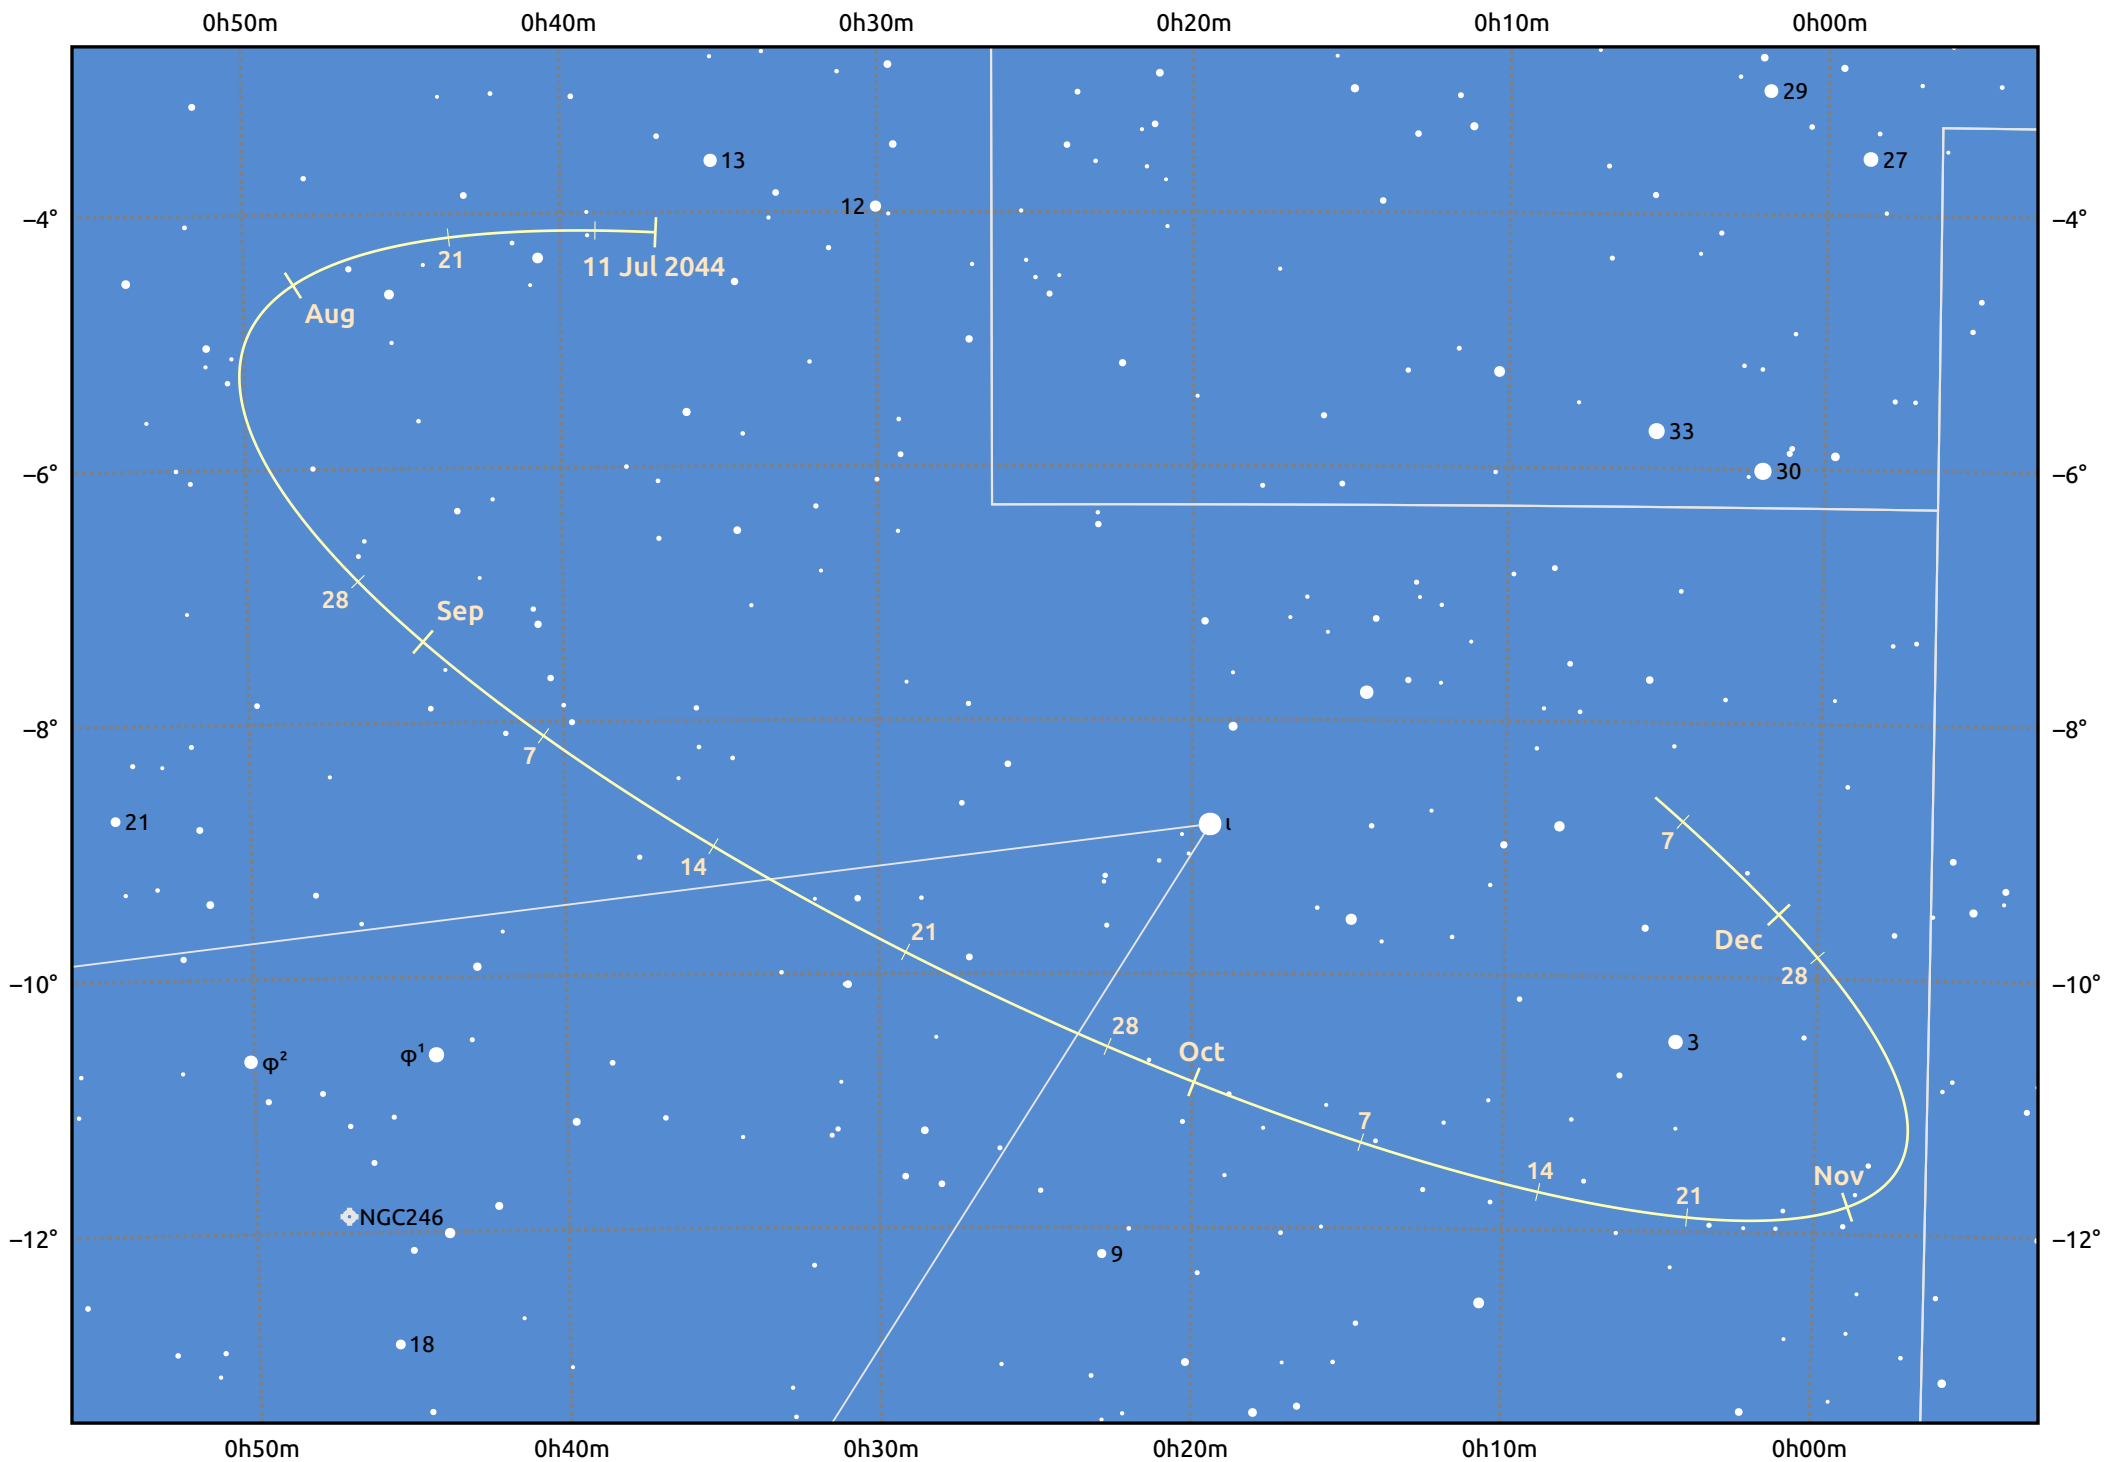

The path of Asteroid 4 Vesta around opposition on 24 Sep 2044

© Dominic Ford 2011–2025. Date markers placed at midnight UTC. Downloaded from <https://in-the-sky.org>

Magnitude scale: \bullet 9.0 \bullet 8.0 \bullet 7.0 \bullet 6.0 \bullet 5.0 \bullet 4.0 \bullet 3.0

— Ecliptic Plane

\bullet Galaxy \circ Bright nebula \circ Open cluster \circ Globular cluster \diamond Planetary nebula

Date	Mag	Phase
2044 Aug 1	7.3	96%
2044 Sep 1	6.7	99%
2044 Sep 5	6.6	99%
2044 Oct 1	6.4	100%
2044 Nov 1	7.1	98%
2044 Nov 22	7.6	97%
2044 Dec 1	7.8	96%