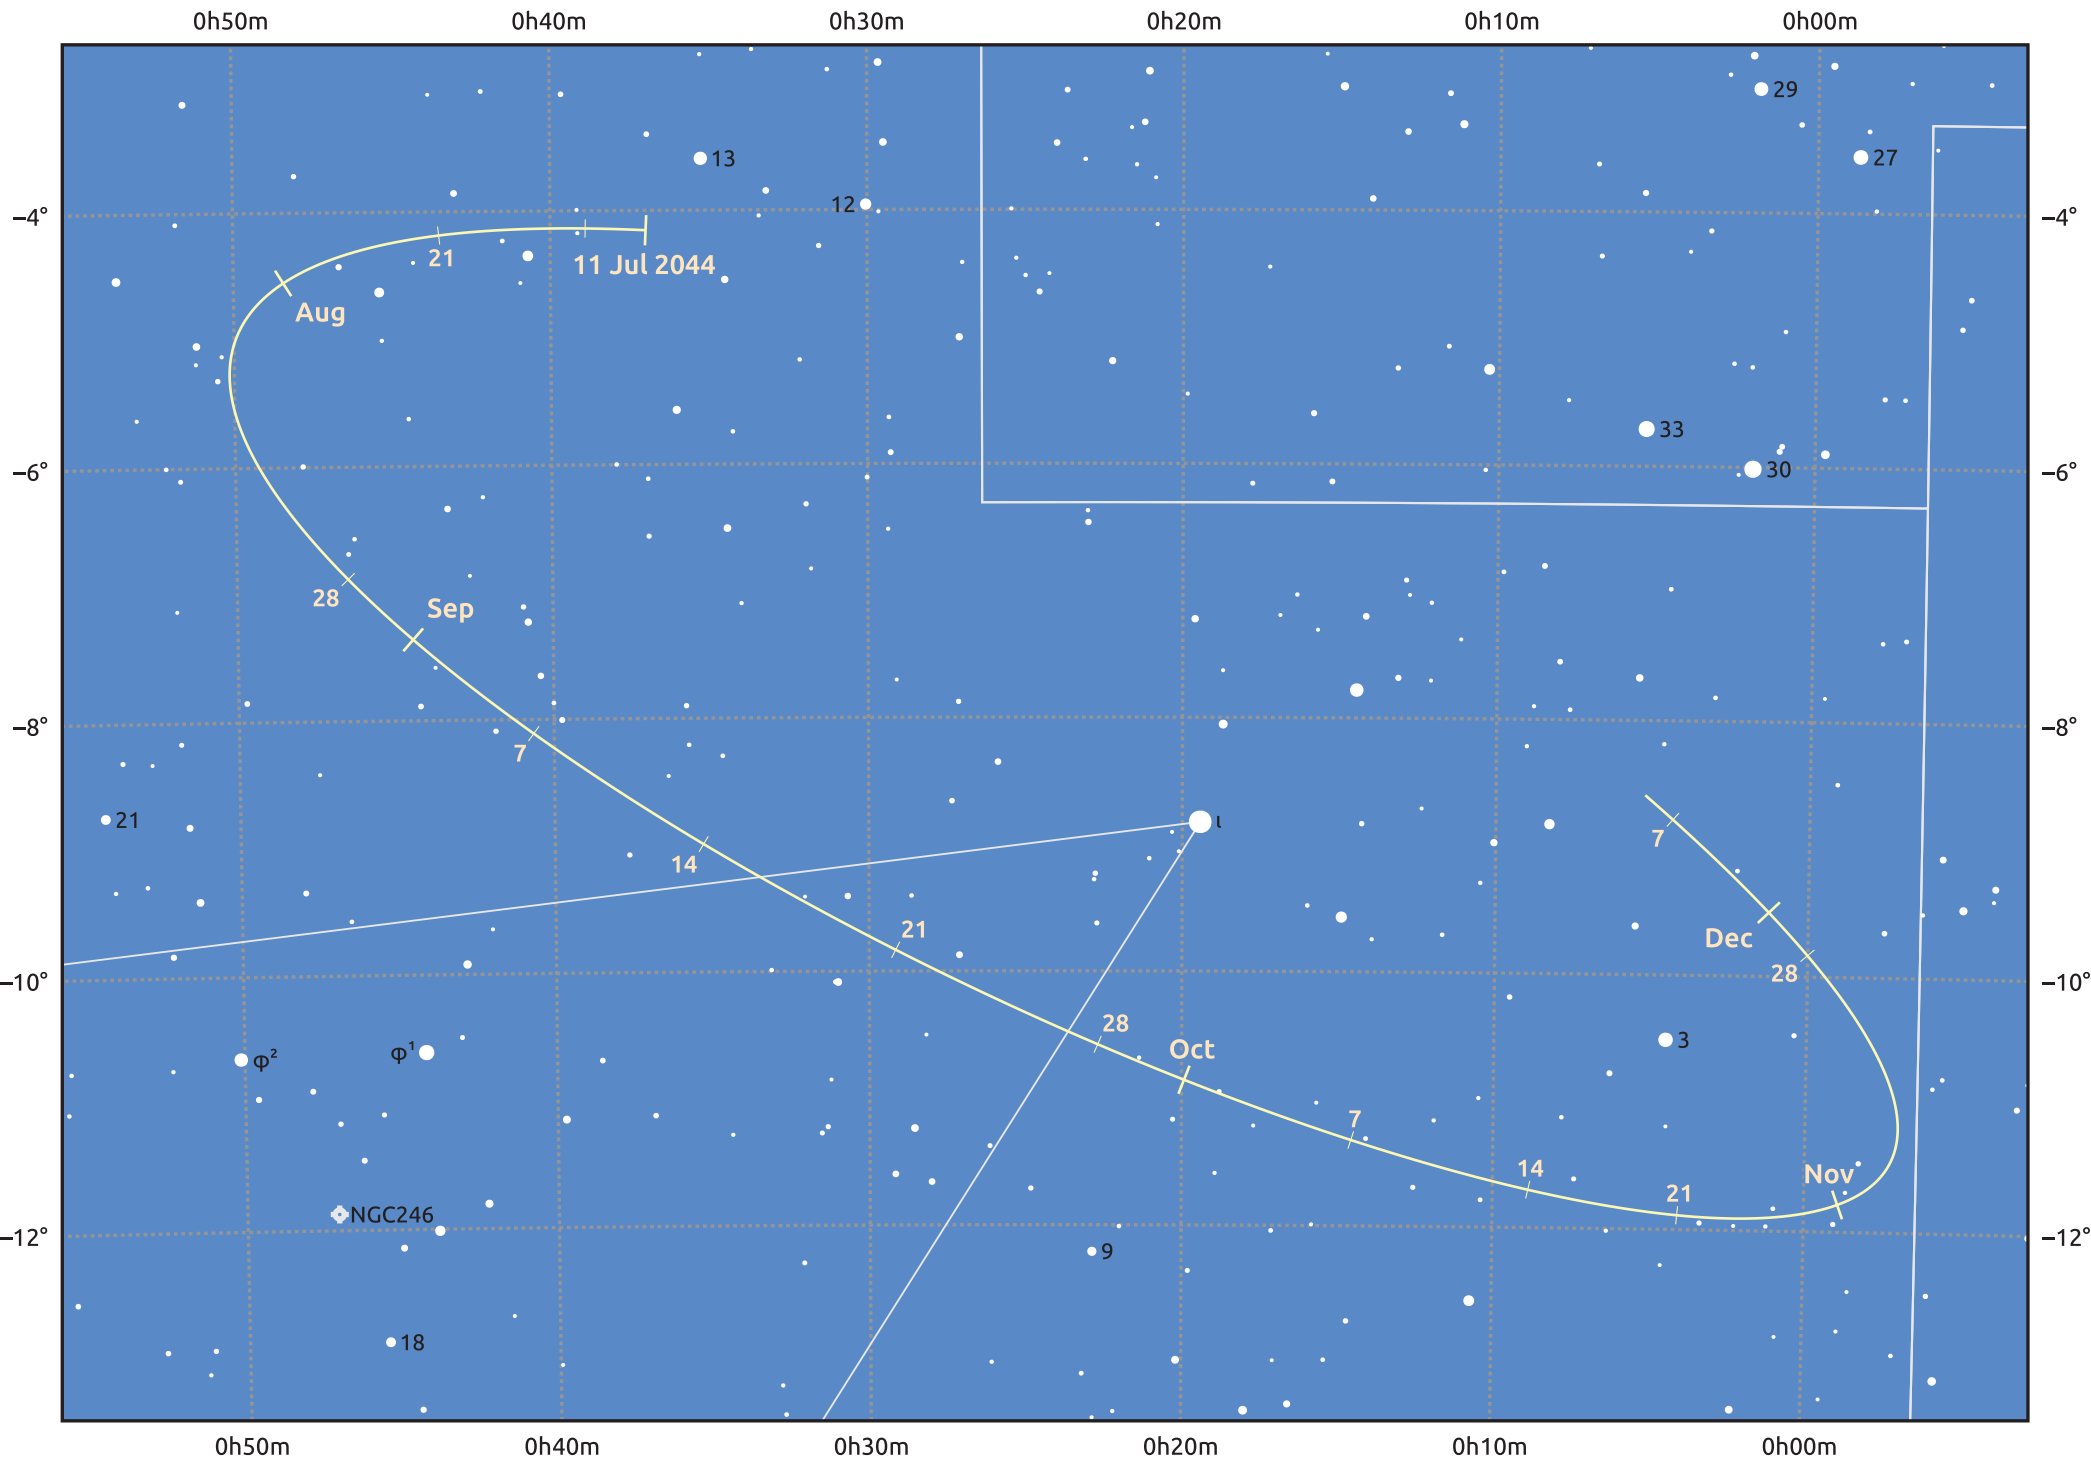

# The path of Asteroid 4 Vesta around opposition on 24 Sep 2044

© Dominic Ford 2011–2025. Date markers placed at midnight UTC. Downloaded from <https://in-the-sky.org>

Magnitude scale: • 9.0 • 8.0 • 7.0 • 6.0 • 5.0 • 4.0 ● 3.0

— Ecliptic Plane

Galaxy Bright nebula Open cluster Globular cluster Planetary nebula

Date	Mag	Phase
2044 Aug 1	7.3	96%
2044 Sep 1	6.7	99%
2044 Sep 5	6.6	99%
2044 Oct 1	6.4	100%
2044 Nov 1	7.1	98%
2044 Nov 22	7.6	97%
2044 Dec 1	7.8	96%