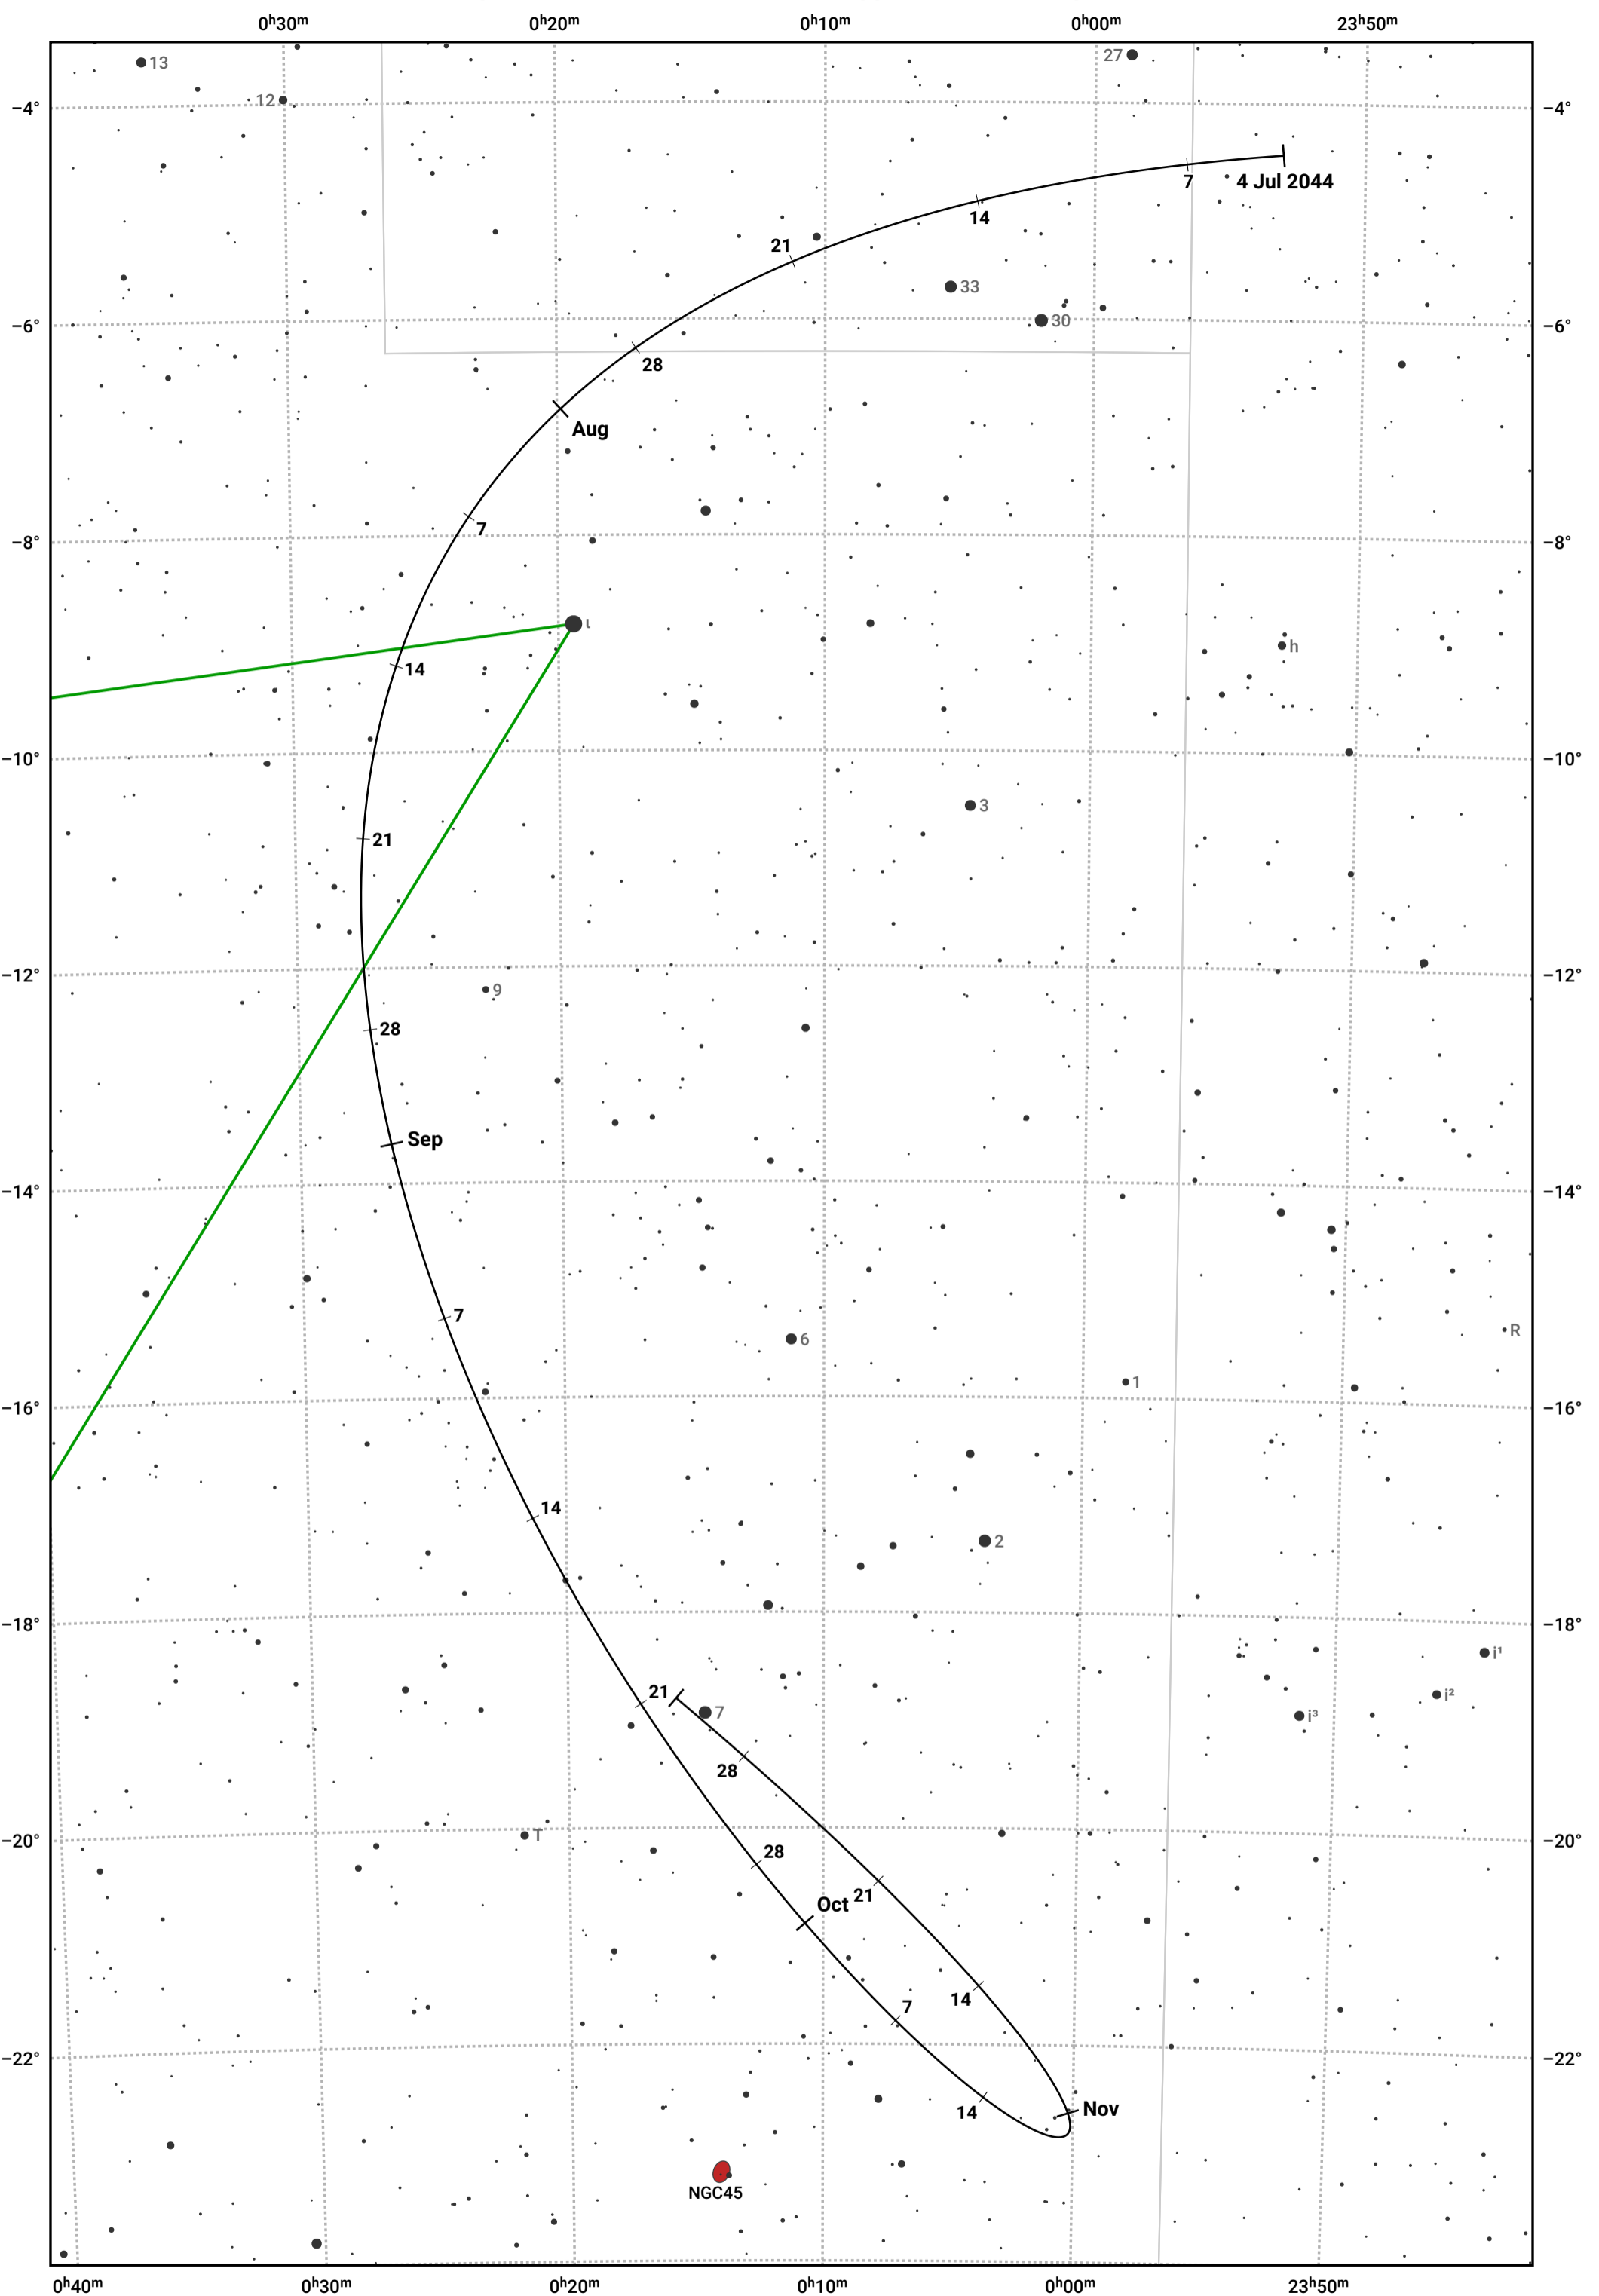

# The path of Asteroid 6 Hebe around opposition on 17 Sep 2044

© Dominic Ford 2011–2024. Date markers placed at midnight UTC. Downloaded from <https://in-the-sky.org>

Magnitude scale: 10.0 9.0 8.0 7.0 6.0 5.0 4.0 3.0

Ecliptic Plane

- Galaxy
- Bright nebula
- Open cluster
- ⊕ Globular cluster

Date	Mag	Phase
2044 Aug 1	8.7	96%
2044 Aug 14	8.4	97%
2044 Sep 1	7.9	99%
2044 Oct 1	7.8	99%
2044 Nov 1	8.5	96%
2044 Dec 1	9.1	94%