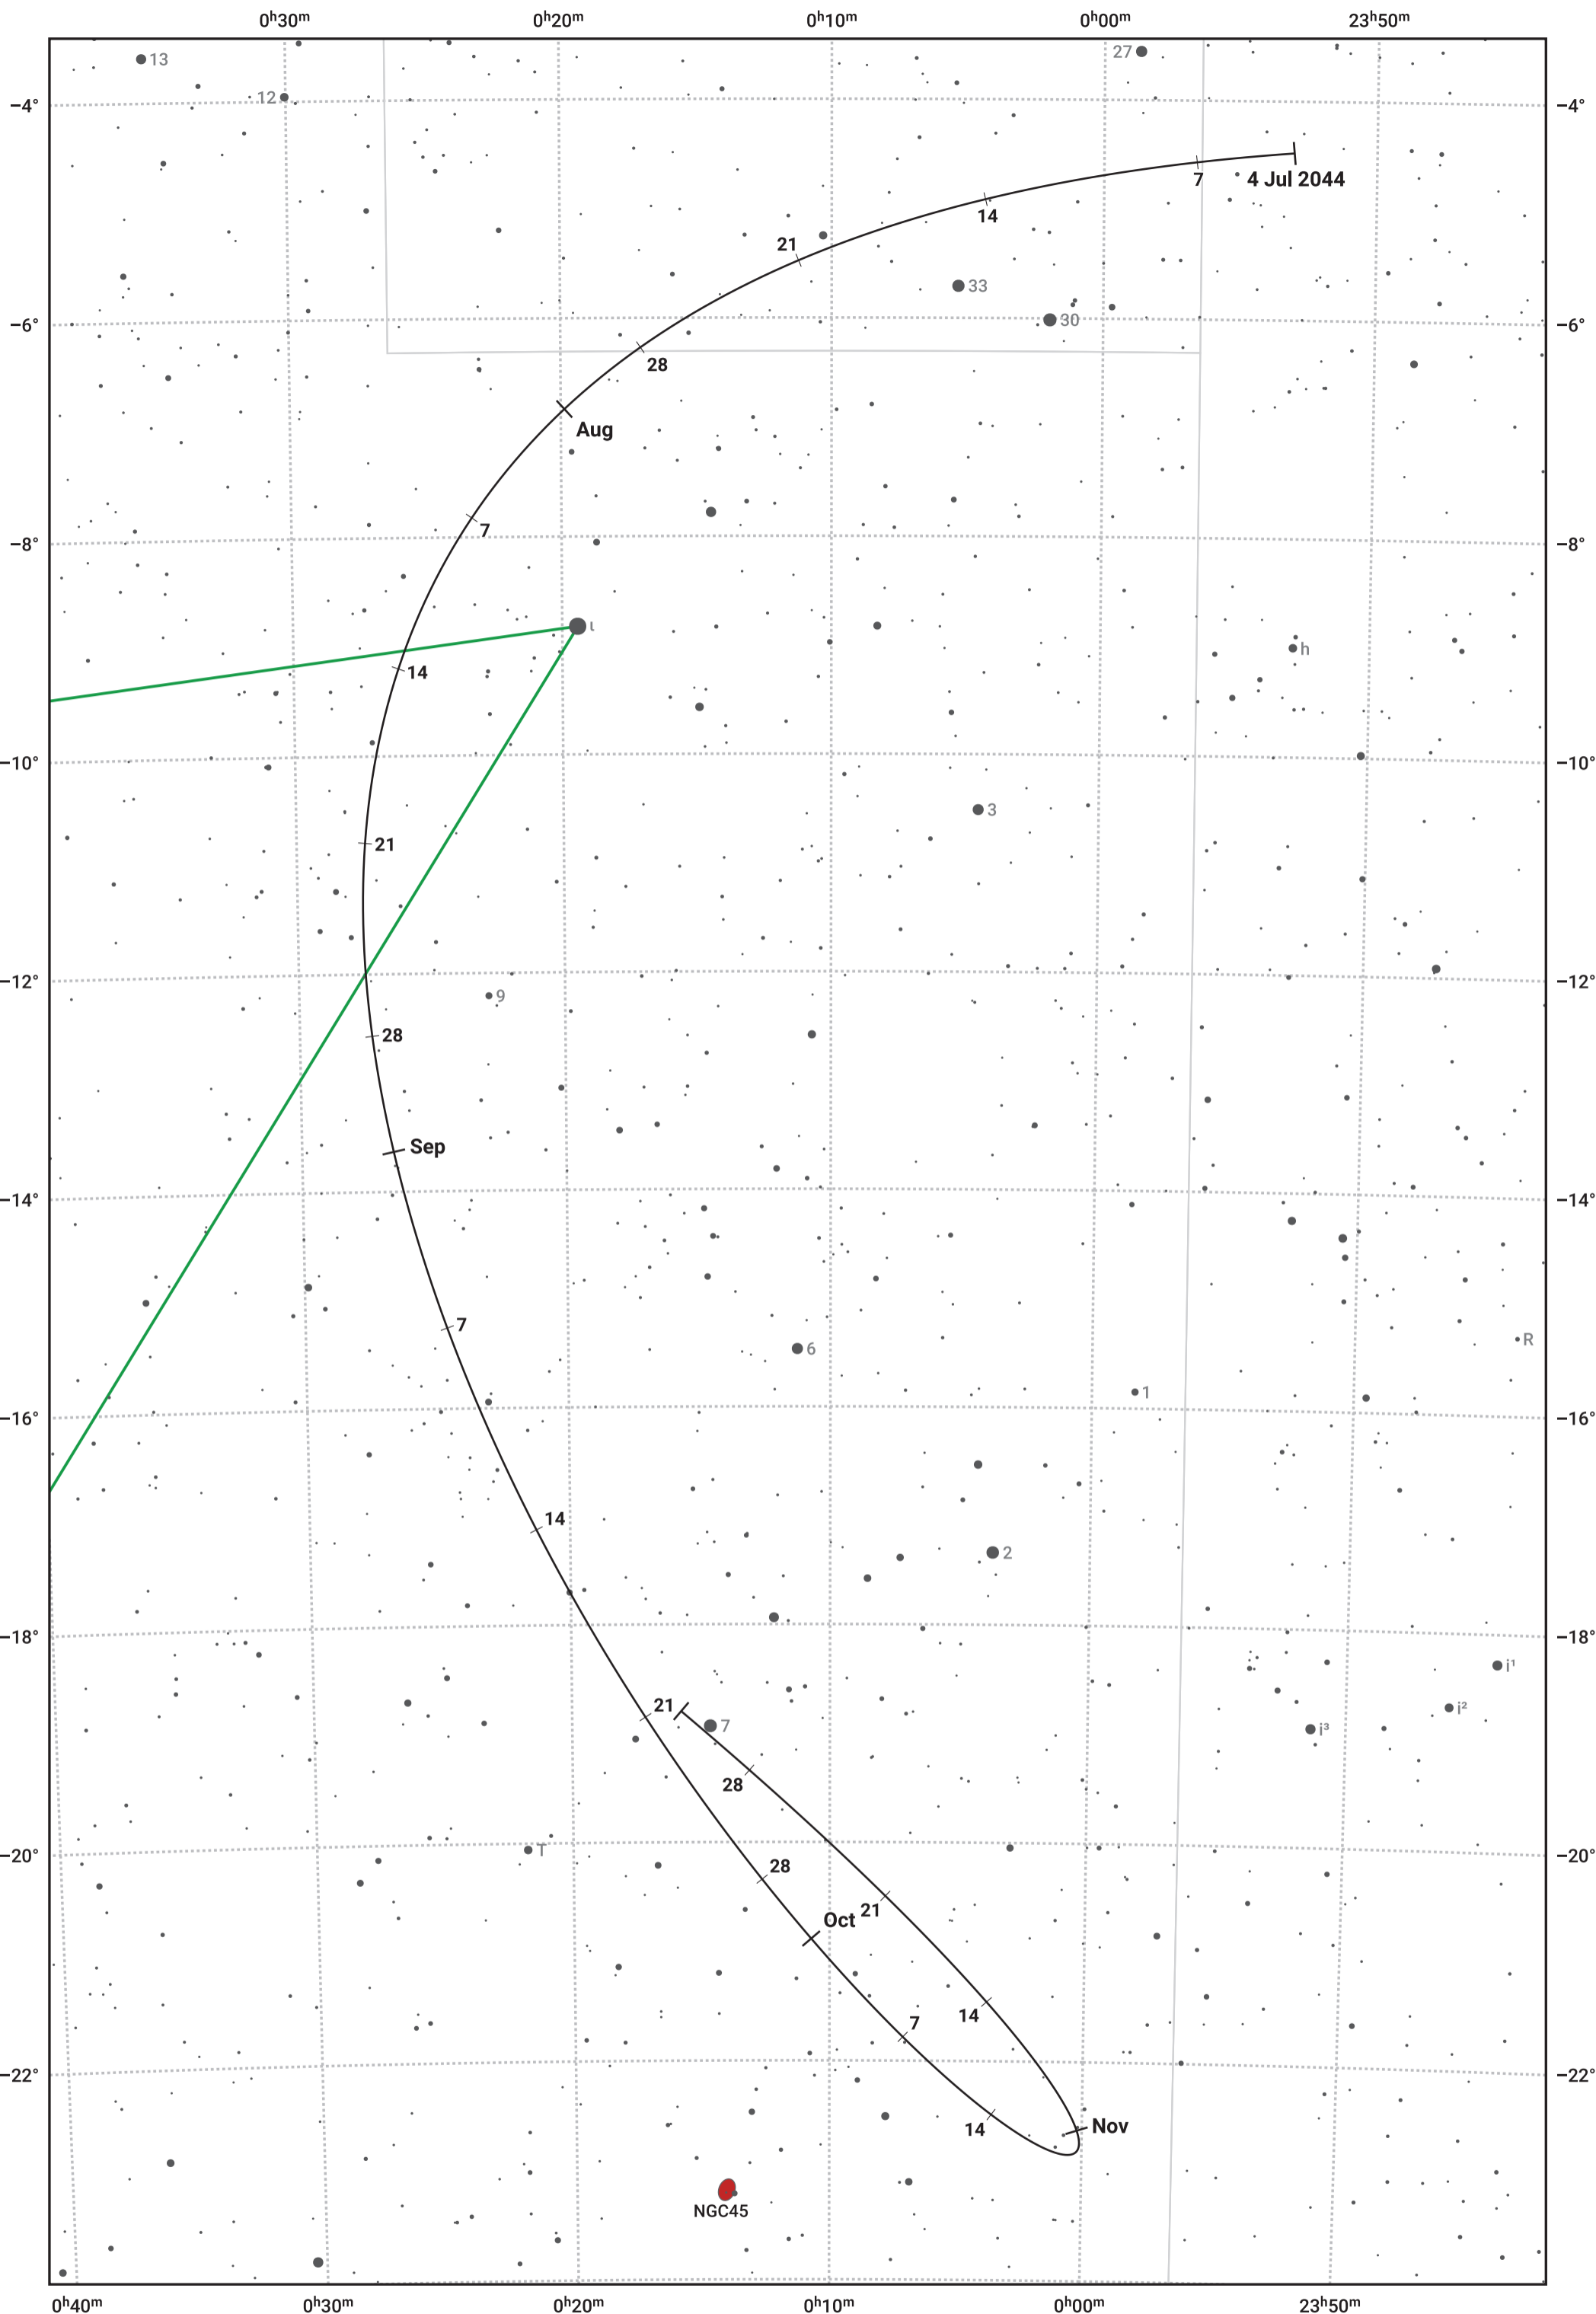

# The path of Asteroid 6 Hebe around opposition on 17 Sep 2024

© Dominic Ford 2011–2024. Date markers placed at midnight UTC. Downloaded from <https://in-the-sky.org>

Magnitude scale: 10.0 9.0 8.0 7.0 6.0 5.0 4.0 3.0

— Ecliptic Plane

Galaxy Bright nebula Open cluster Globular cluster

Date	Mag	Phase
2024 Aug 1	8.7	96%
2024 Aug 14	8.4	97%
2024 Sep 1	7.9	99%
2024 Oct 1	7.8	99%
2024 Nov 1	8.5	96%
2024 Dec 1	9.1	94%