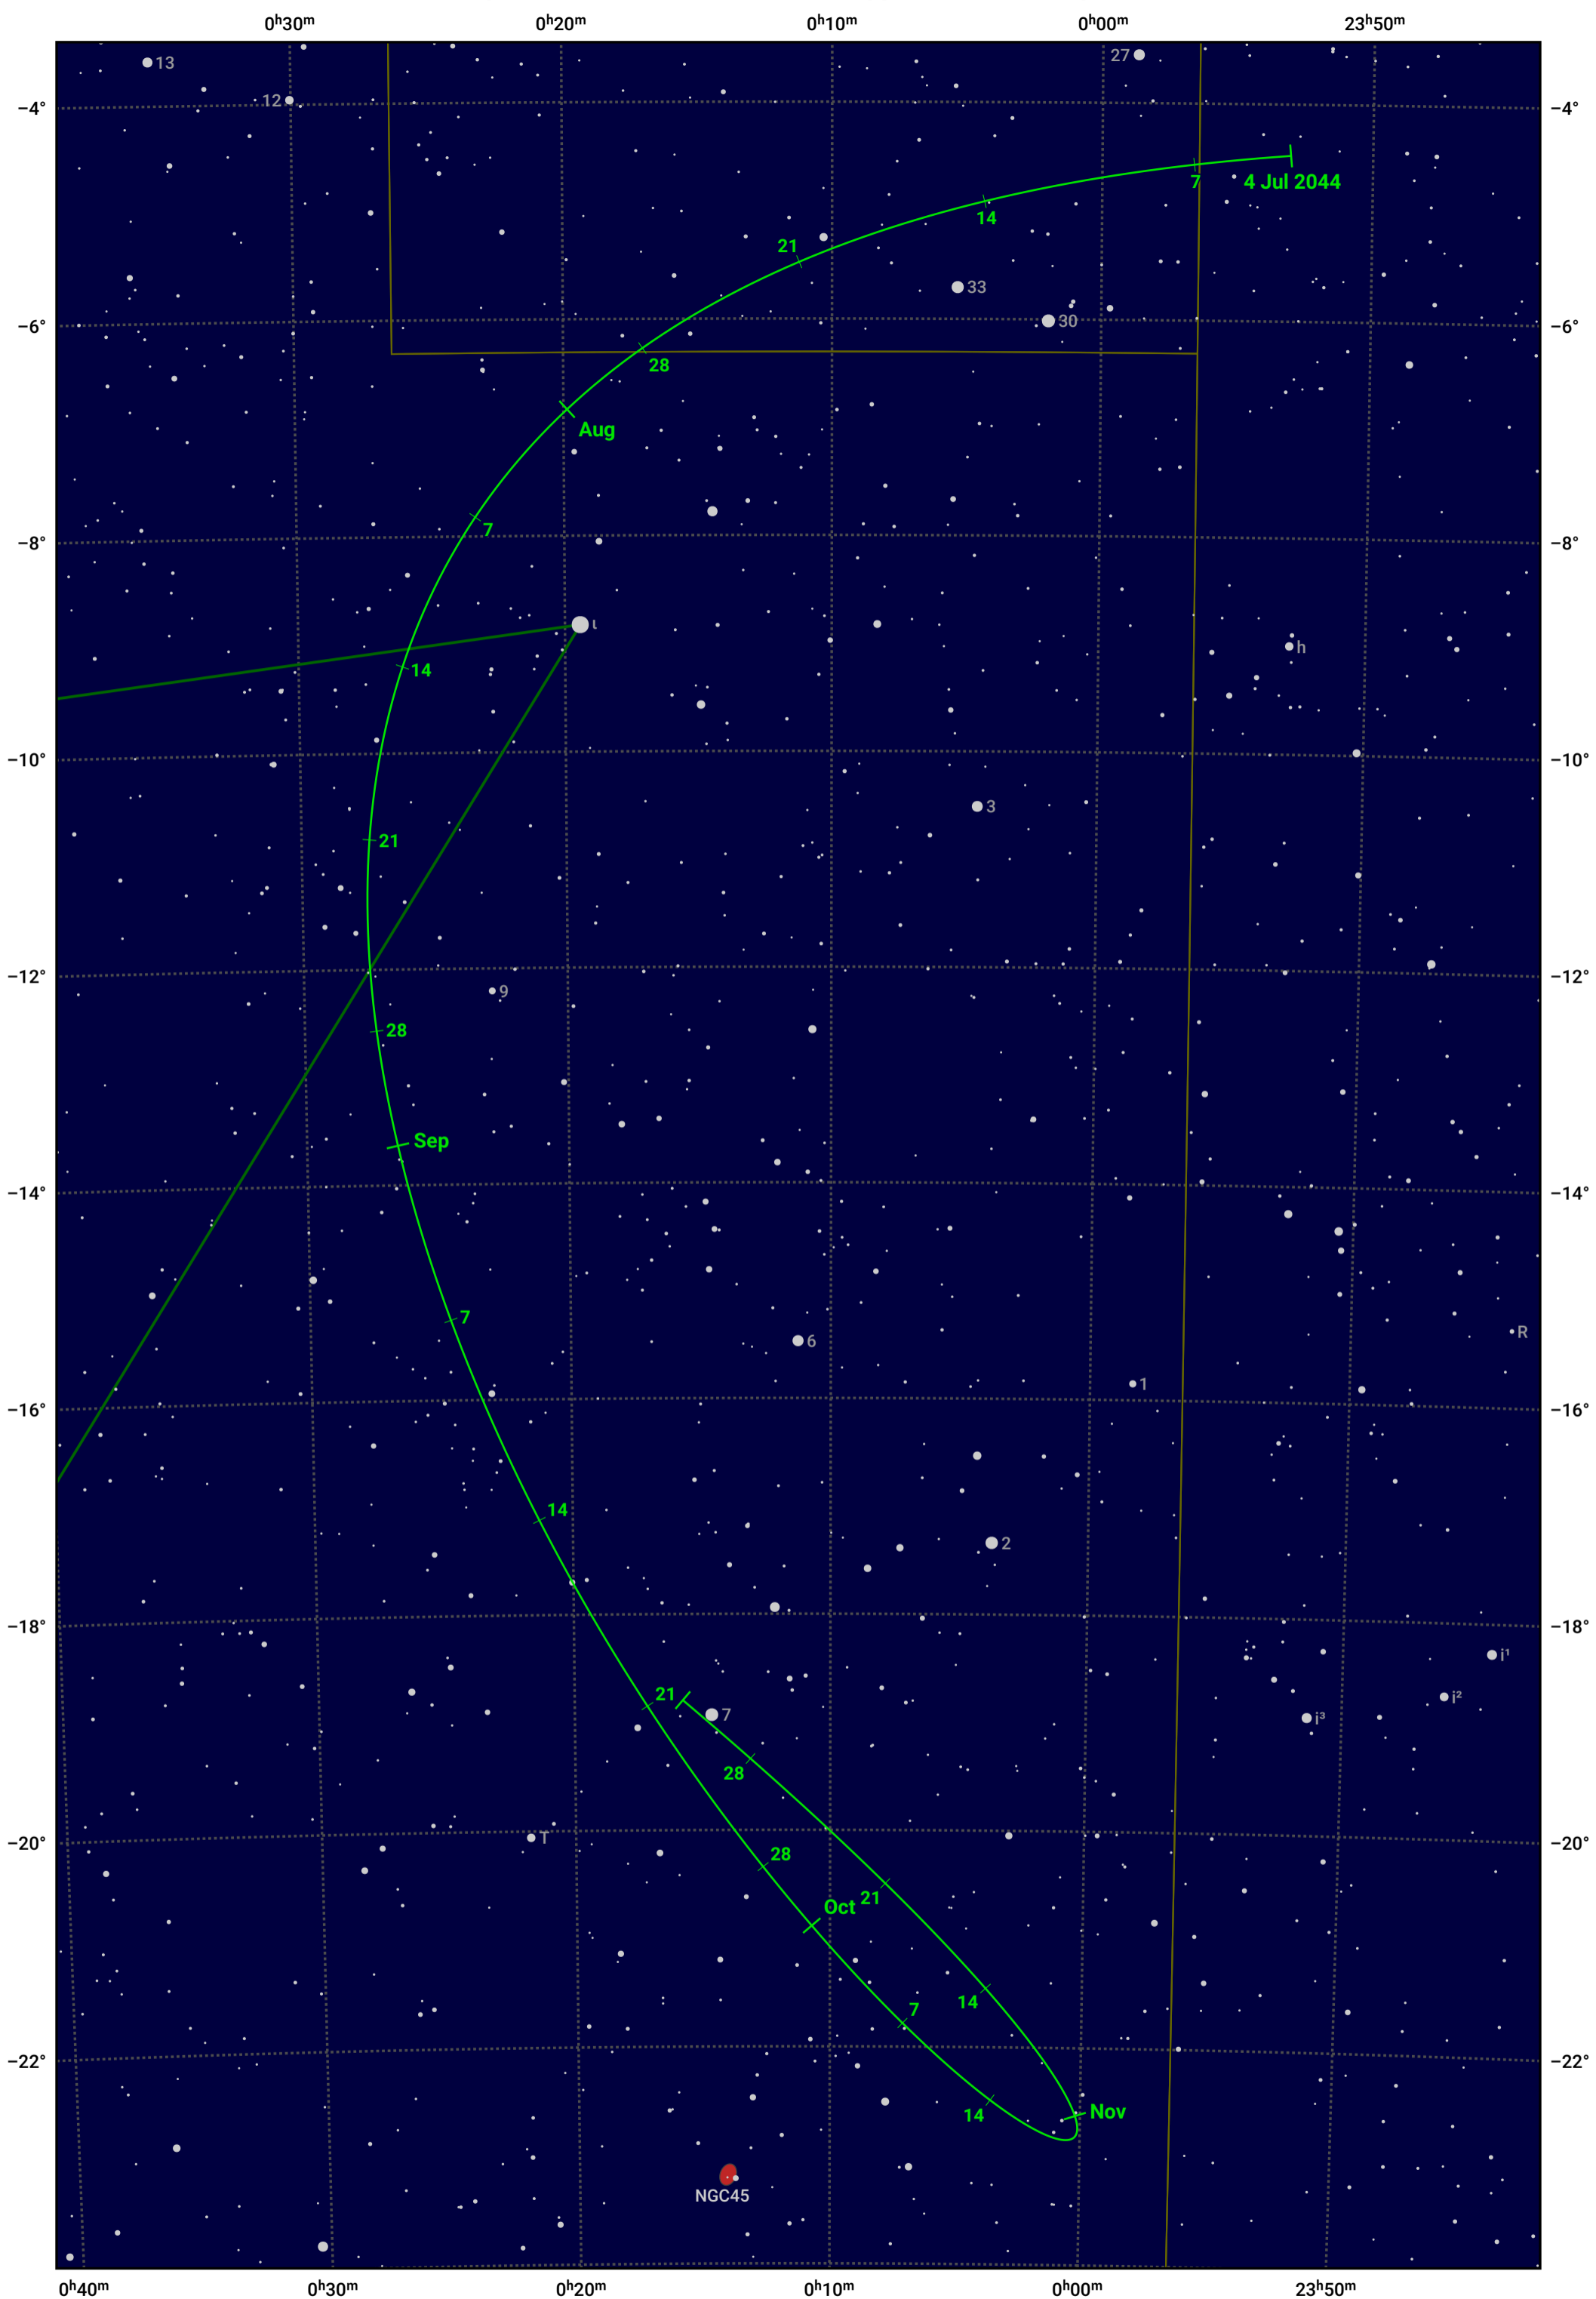

The path of Asteroid 6 Hebe around opposition on 17 Sep 2044

© Dominic Ford 2011–2024. Date markers placed at midnight UTC. Downloaded from <https://in-the-sky.org>

Magnitude scale: 10.0 9.0 8.0 7.0 6.0 5.0 4.0 3.0

Ecliptic Plane

Galaxy Bright nebula Open cluster Globular cluster

Date	Mag	Phase
2044 Aug 1	8.7	96%
2044 Aug 14	8.4	97%
2044 Sep 1	7.9	99%
2044 Oct 1	7.8	99%
2044 Nov 1	8.5	96%
2044 Dec 1	9.1	94%