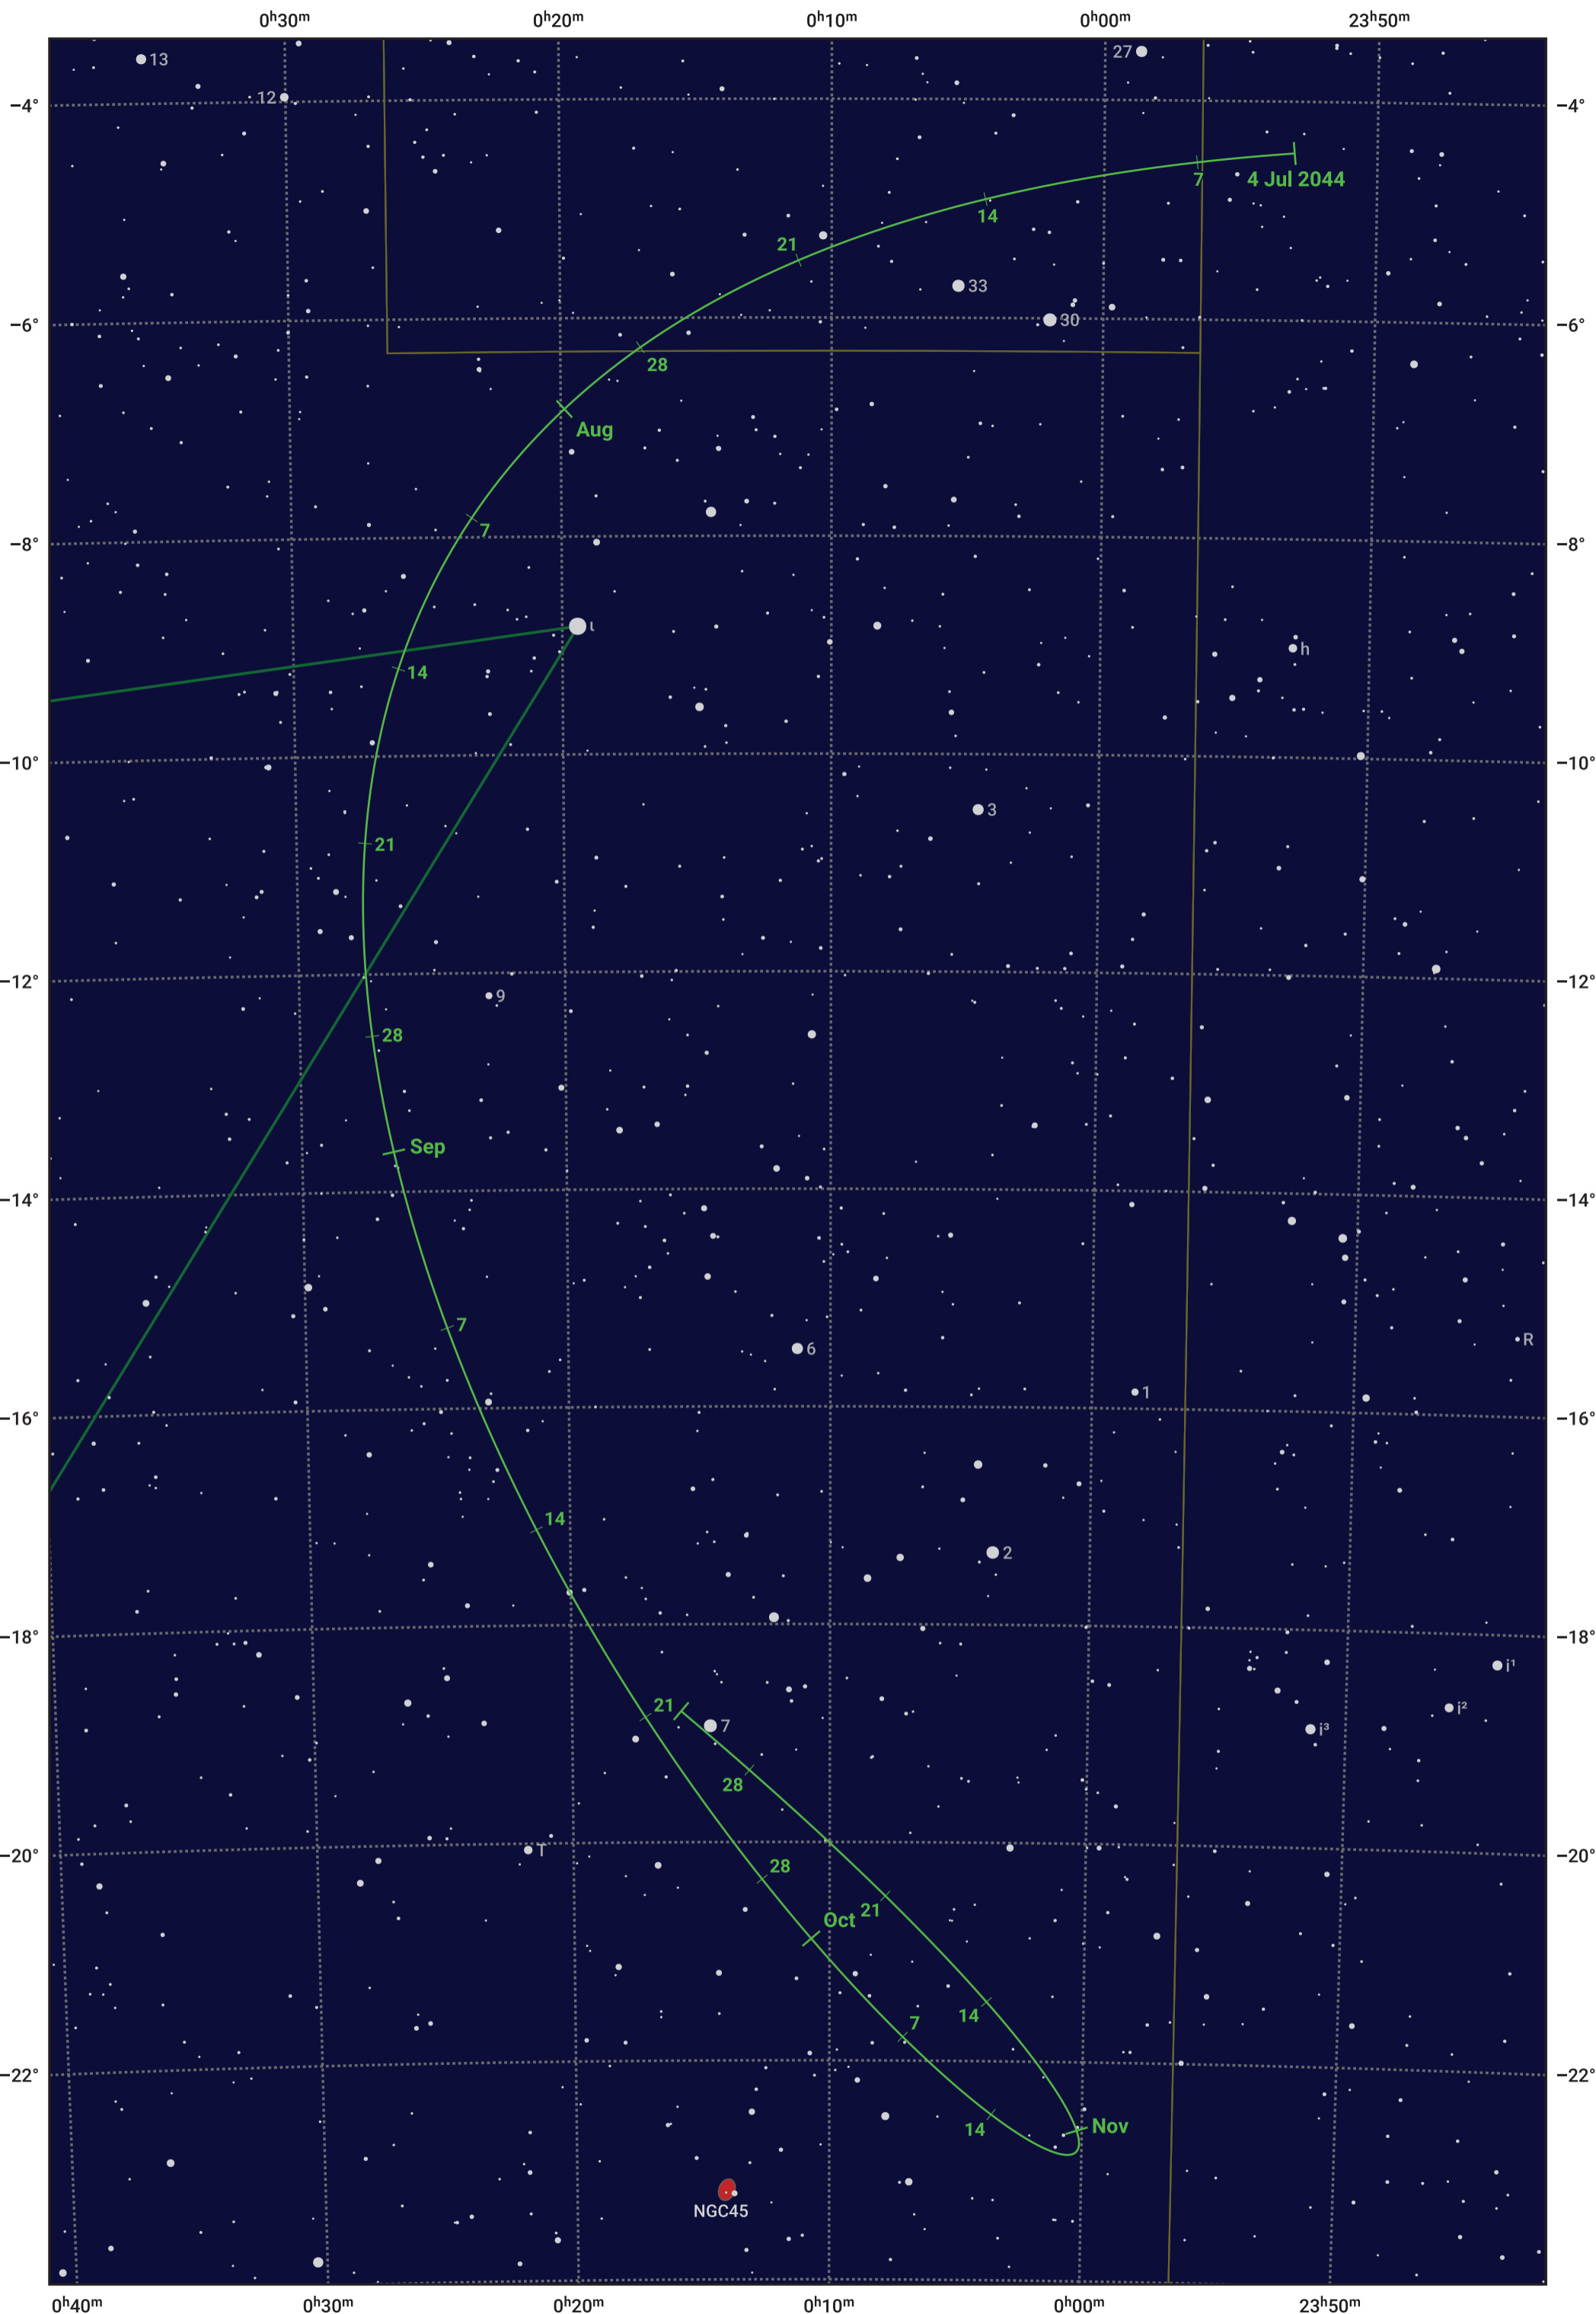

The path of Asteroid 6 Hebe around opposition on 17 Sep 2024

© Dominic Ford 2011–2024. Date markers placed at midnight UTC. Downloaded from <https://in-the-sky.org>

Magnitude scale: 10.0 9.0 8.0 7.0 6.0 5.0 4.0 3.0

Ecliptic Plane

Galaxy Bright nebula Open cluster Globular cluster

Date	Mag	Phase
2024 Aug 1	8.7	96%
2024 Aug 14	8.4	97%
2024 Sep 1	7.9	99%
2024 Oct 1	7.8	99%
2024 Nov 1	8.5	96%
2024 Dec 1	9.1	94%