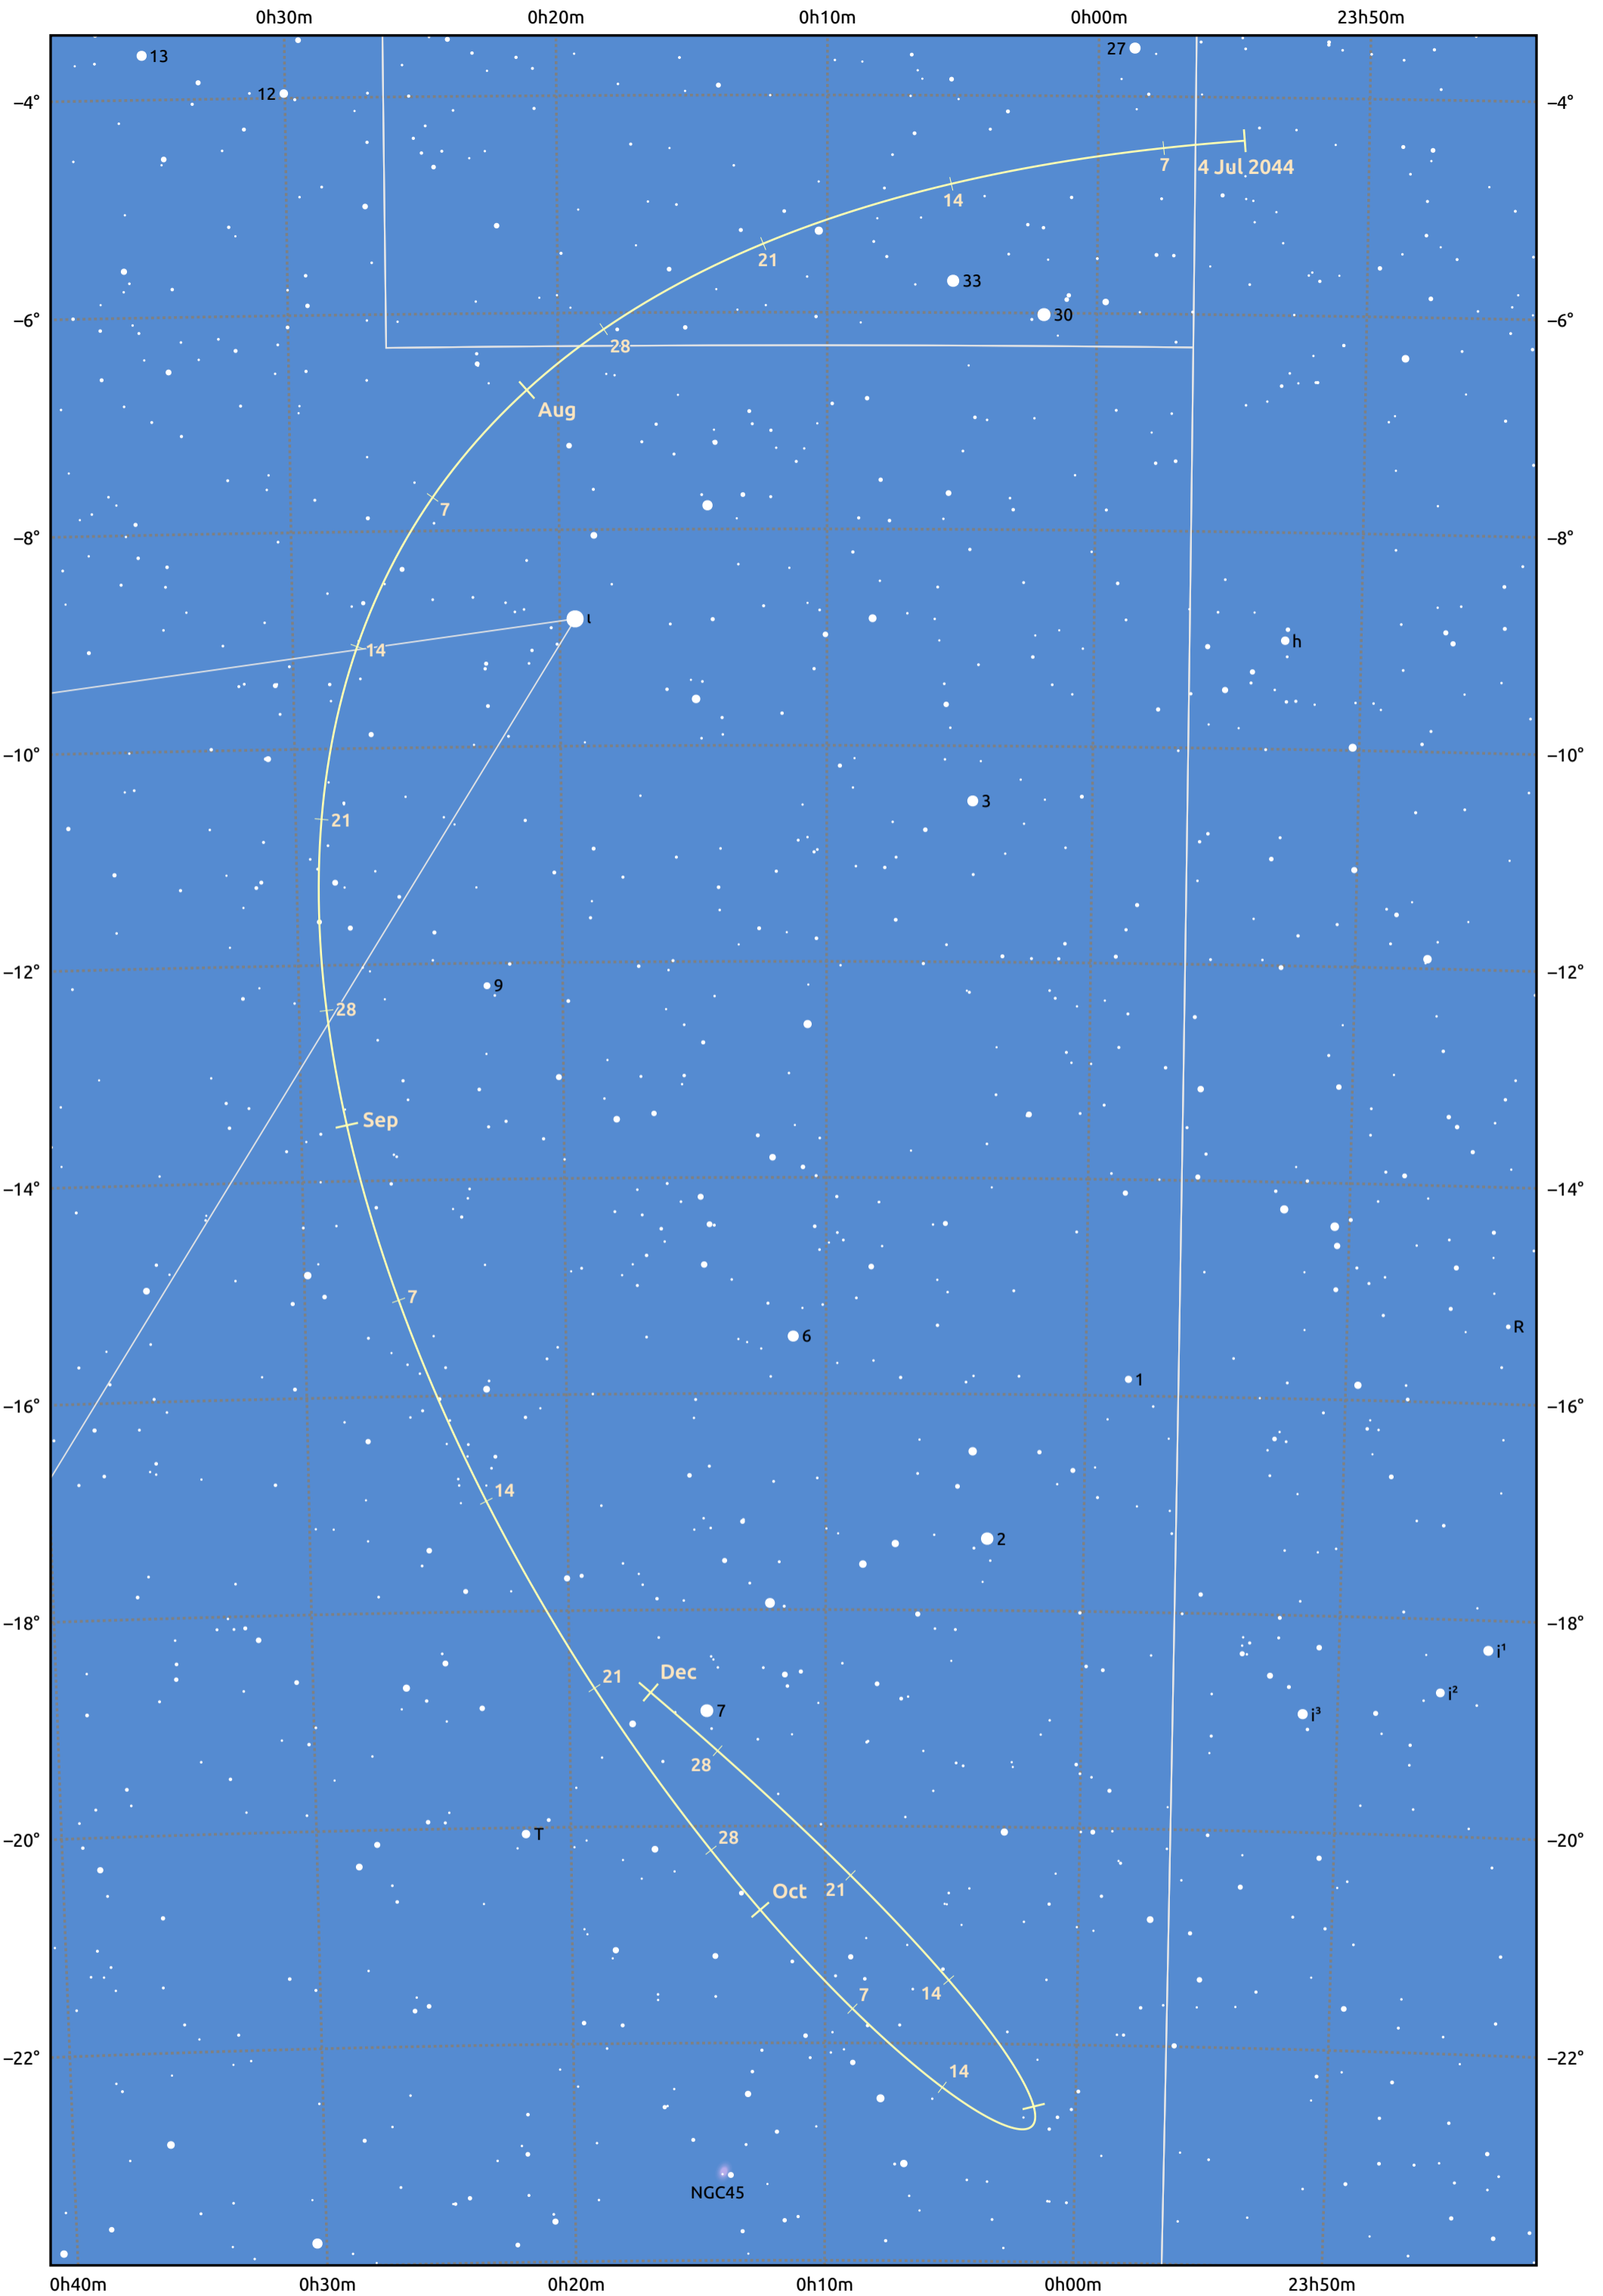

# The path of Asteroid 6 Hebe around opposition on 17 Sep 2044

© Dominic Ford 2011–2025. Date markers placed at midnight UTC. Downloaded from <https://in-the-sky.org>

Magnitude scale: 10.0 9.0 8.0 7.0 6.0 5.0 4.0 3.0

Ecliptic Plane

- Galaxy
- Bright nebula
- Open cluster
- Globular cluster
- Planetary nebula

Date	Mag	Phase
2044 Aug 1	8.7	96%
2044 Aug 15	8.3	97%
2044 Sep 1	7.9	99%
2044 Oct 1	7.8	99%
2044 Nov 1	8.5	96%
2044 Dec 1	9.1	94%