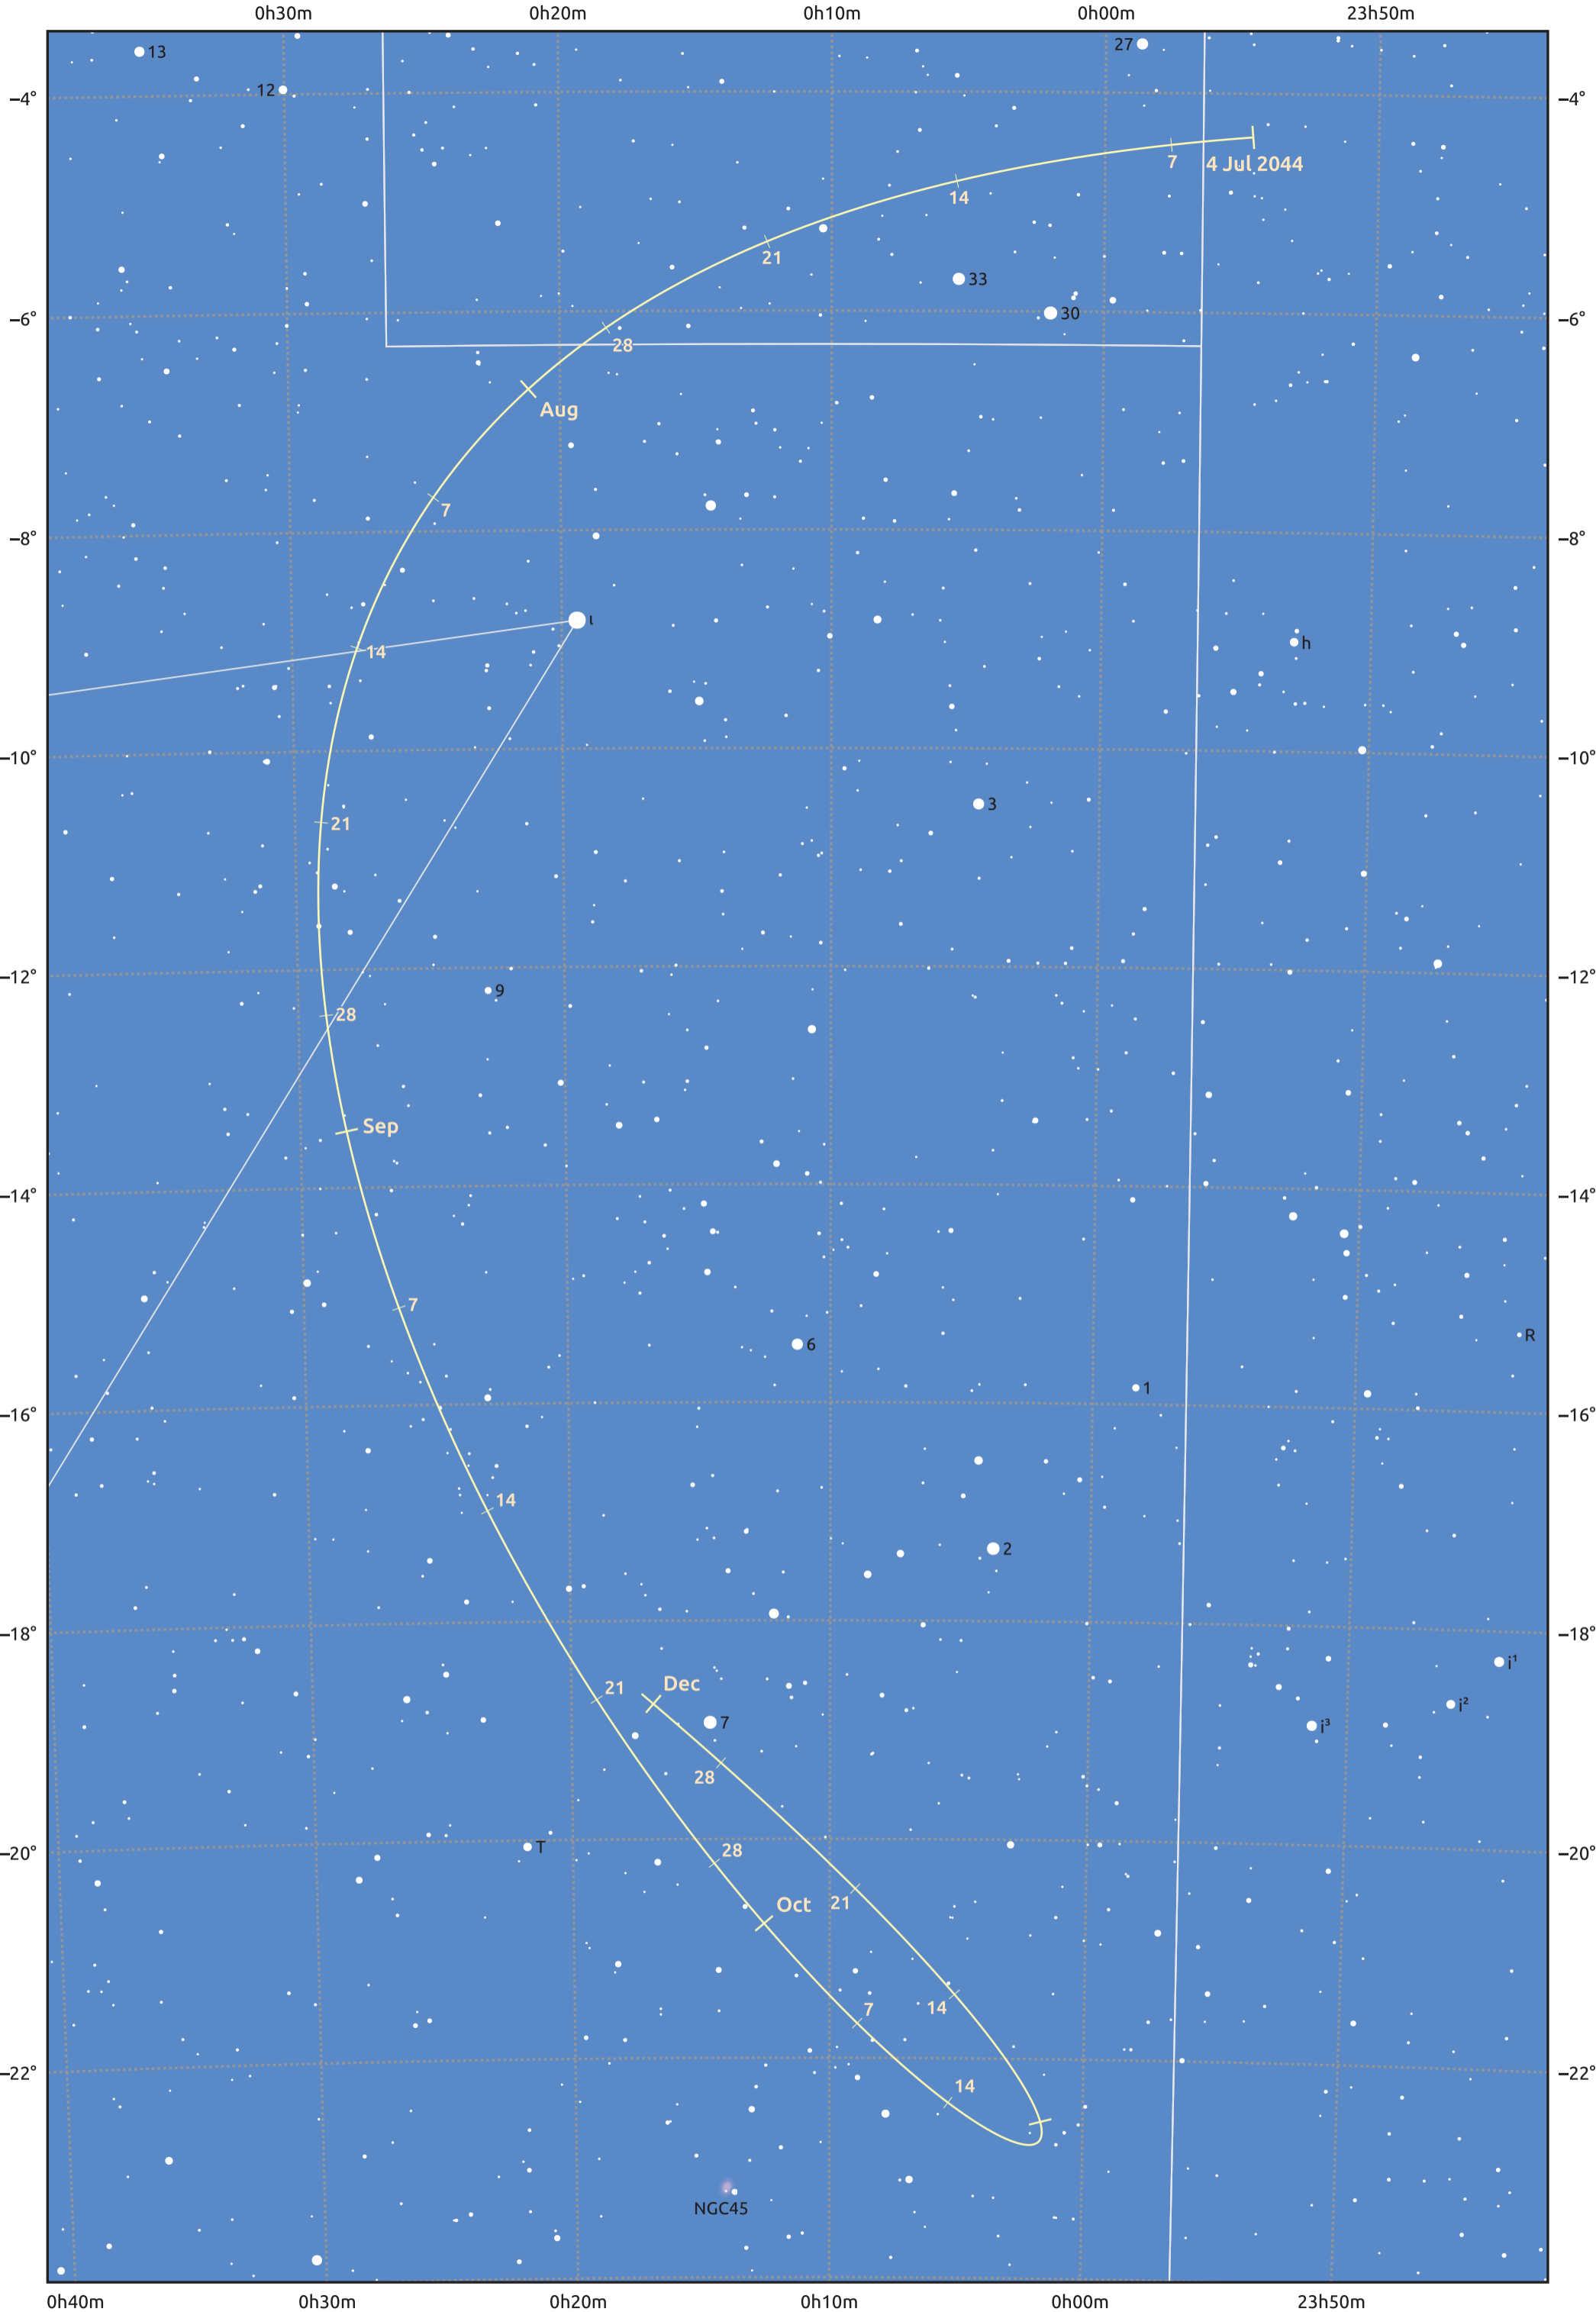

The path of Asteroid 6 Hebe around opposition on 17 Sep 2044

© Dominic Ford 2011–2025. Date markers placed at midnight UTC. Downloaded from <https://in-the-sky.org>

Magnitude scale: 10.0 9.0 8.0 7.0 6.0 5.0 4.0 3.0

Ecliptic Plane

- Galaxy
- Bright nebula
- Open cluster
- Globular cluster
- Planetary nebula

Date	Mag	Phase
2044 Aug 1	8.7	96%
2044 Aug 15	8.3	97%
2044 Sep 1	7.9	99%
2044 Oct 1	7.8	99%
2044 Nov 1	8.5	96%
2044 Dec 1	9.1	94%