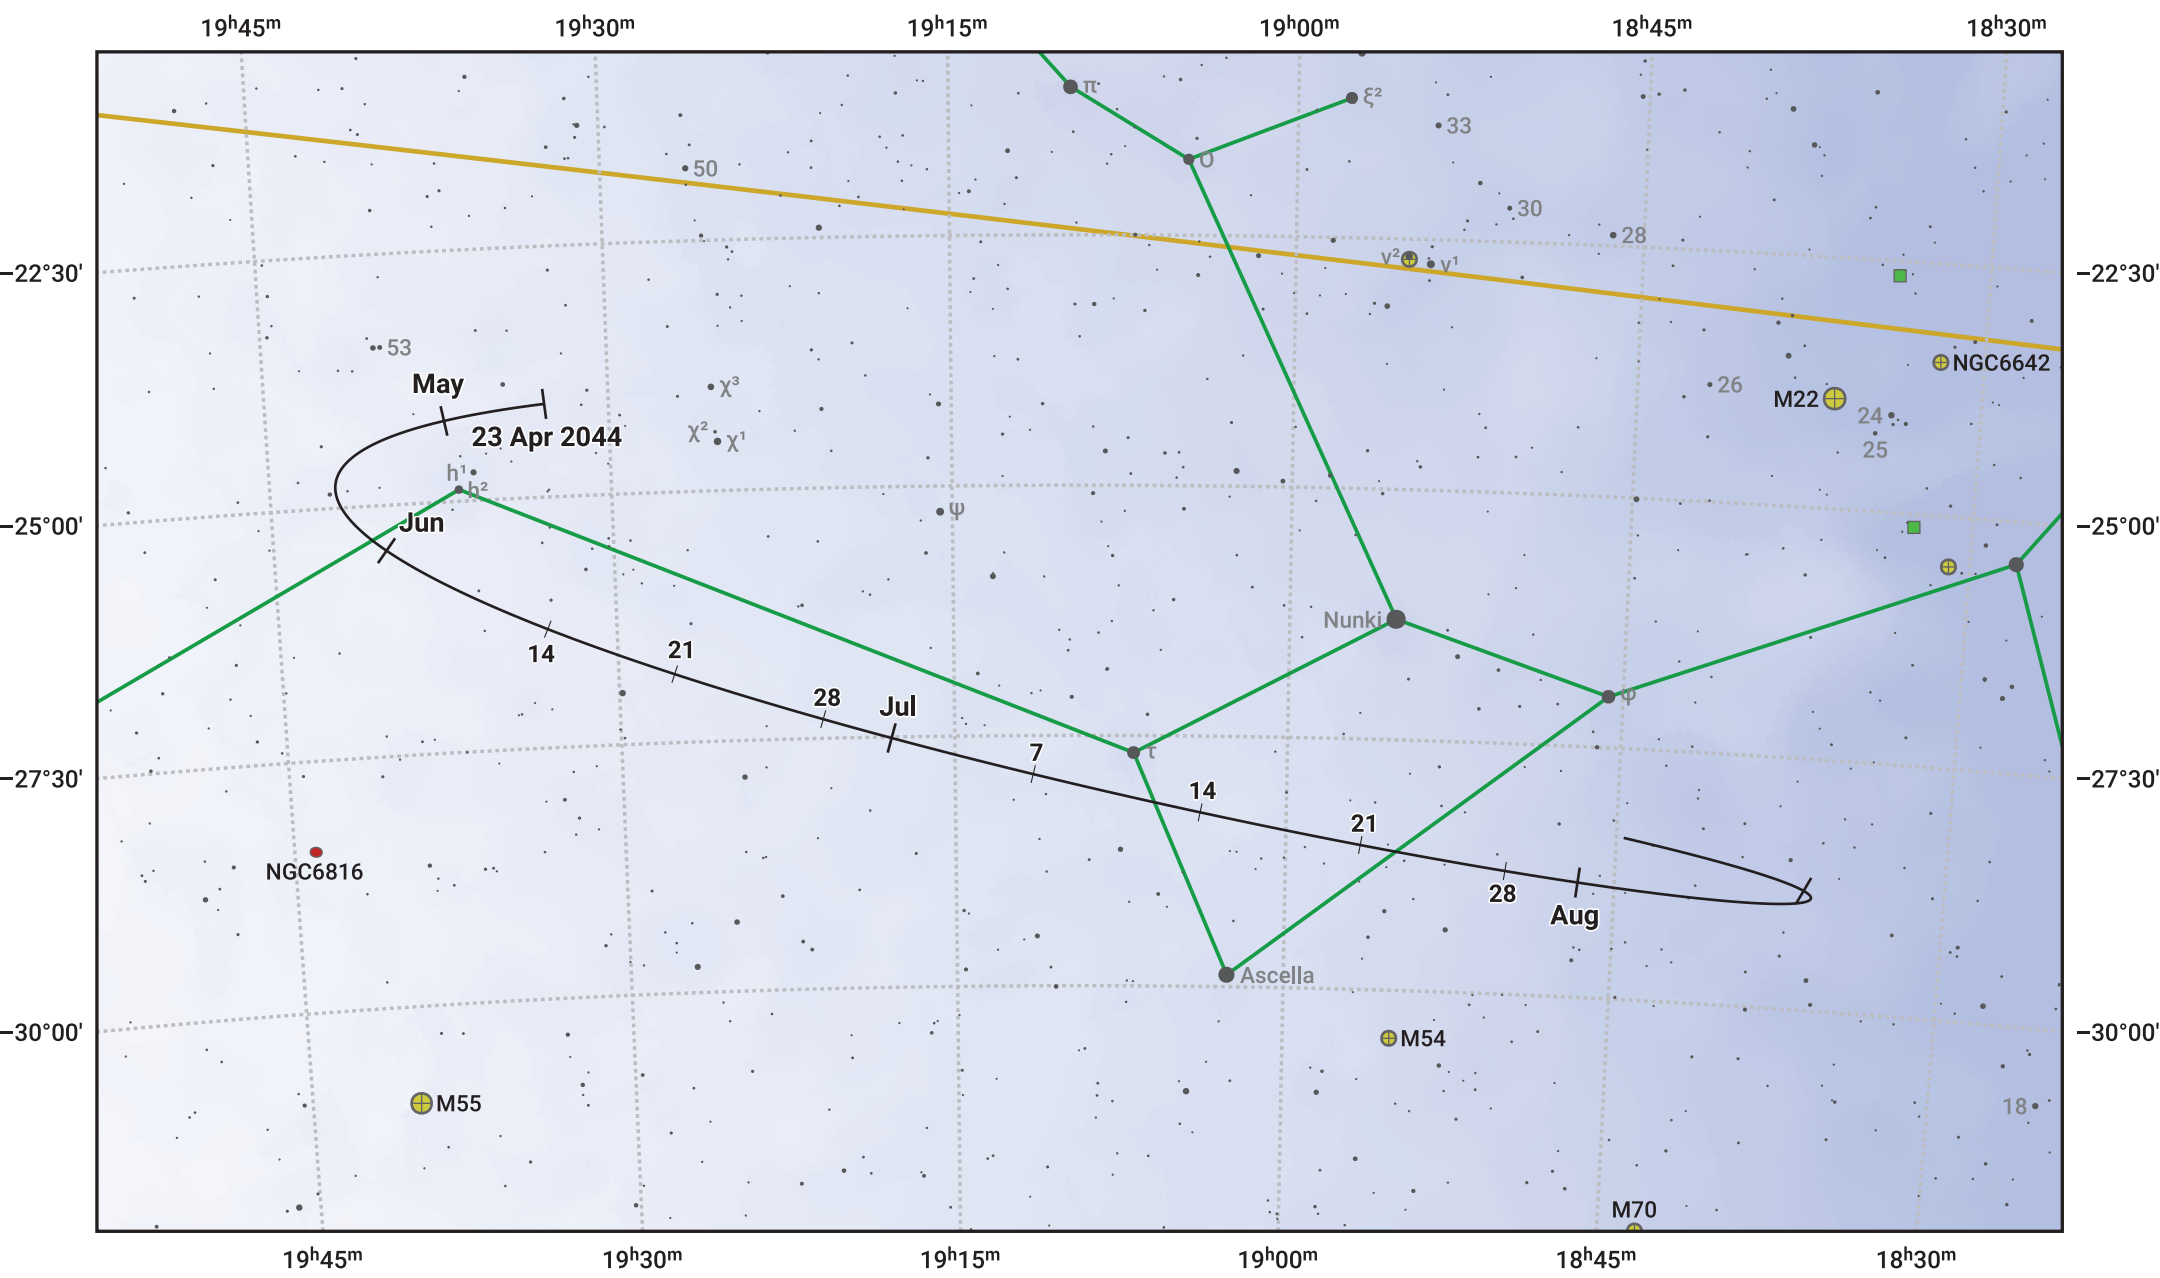

The path of Asteroid 9 Metis around opposition on 7 Jul 2044

© Dominic Ford 2011–2024. Date markers placed at midnight UTC. Downloaded from <https://in-the-sky.org>

Magnitude scale: 9.0 8.0 7.0 6.0 5.0 4.0 3.0 2.0

— Ecliptic Plane

- Galaxy
- Bright nebula
- Open cluster
- ⊕ Globular cluster

Date	Mag
2044 May 1	11.2
2044 Jun 1	10.6
2044 Jun 13	10.3
2044 Jul 1	9.8
2044 Aug 1	10.2
2044 Sep 1	10.8