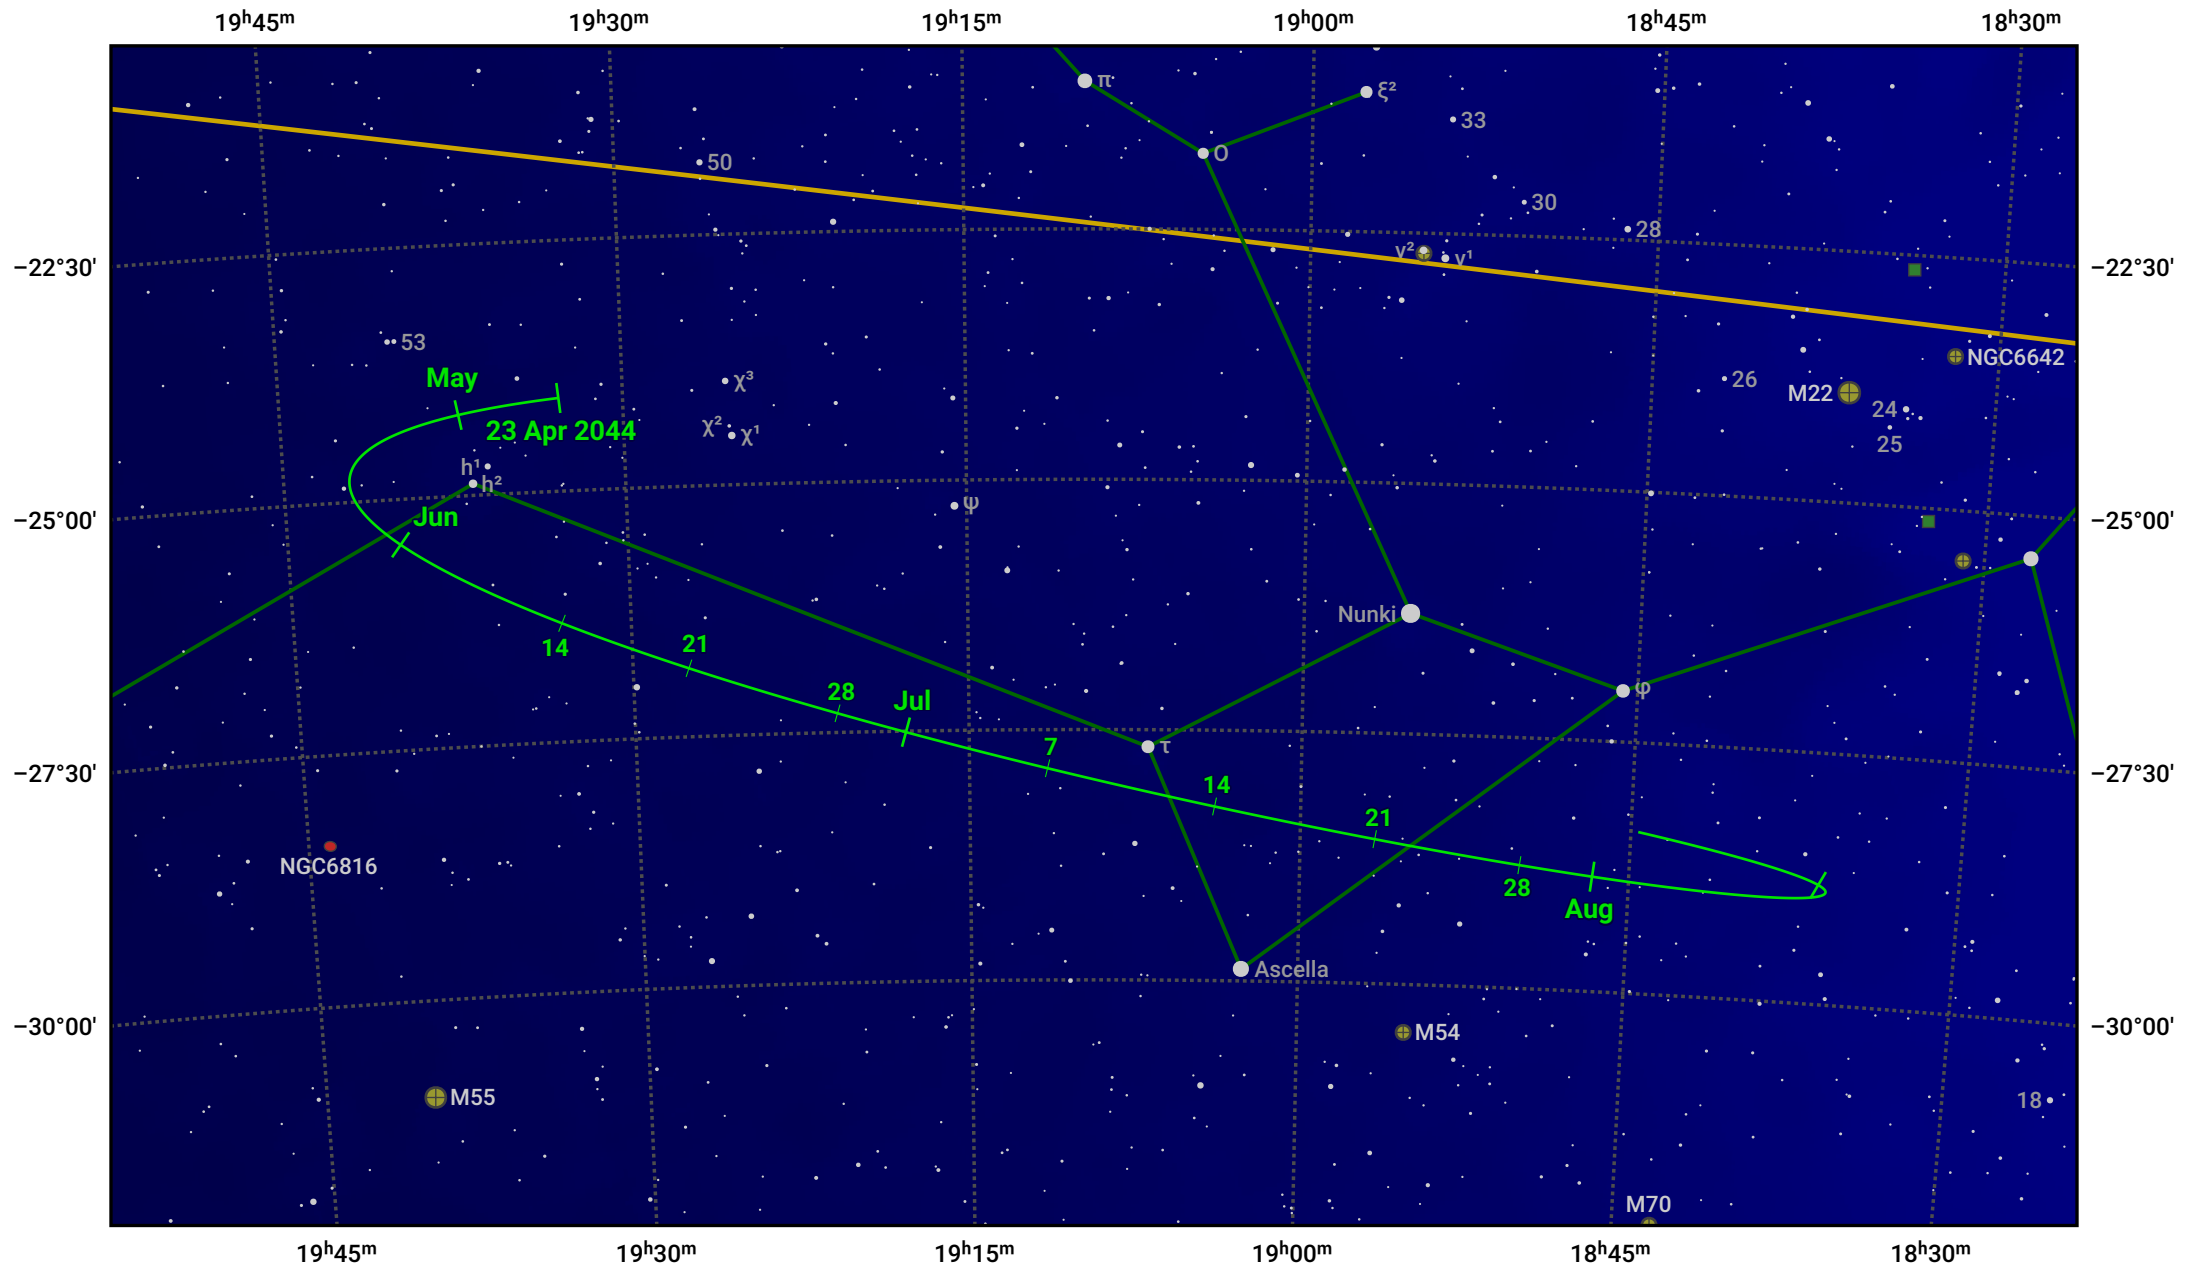

# The path of Asteroid 9 Metis around opposition on 7 Jul 2044

© Dominic Ford 2011–2024. Date markers placed at midnight UTC. Downloaded from <https://in-the-sky.org>

Magnitude scale: 9.0 8.0 7.0 6.0 5.0 4.0 3.0 2.0

— Ecliptic Plane

Galaxy    Bright nebula    Open cluster    Globular cluster

Date	Mag
2044 May 1	11.2
2044 Jun 1	10.6
2044 Jun 13	10.3
2044 Jul 1	9.8
2044 Aug 1	10.2
2044 Sep 1	10.8