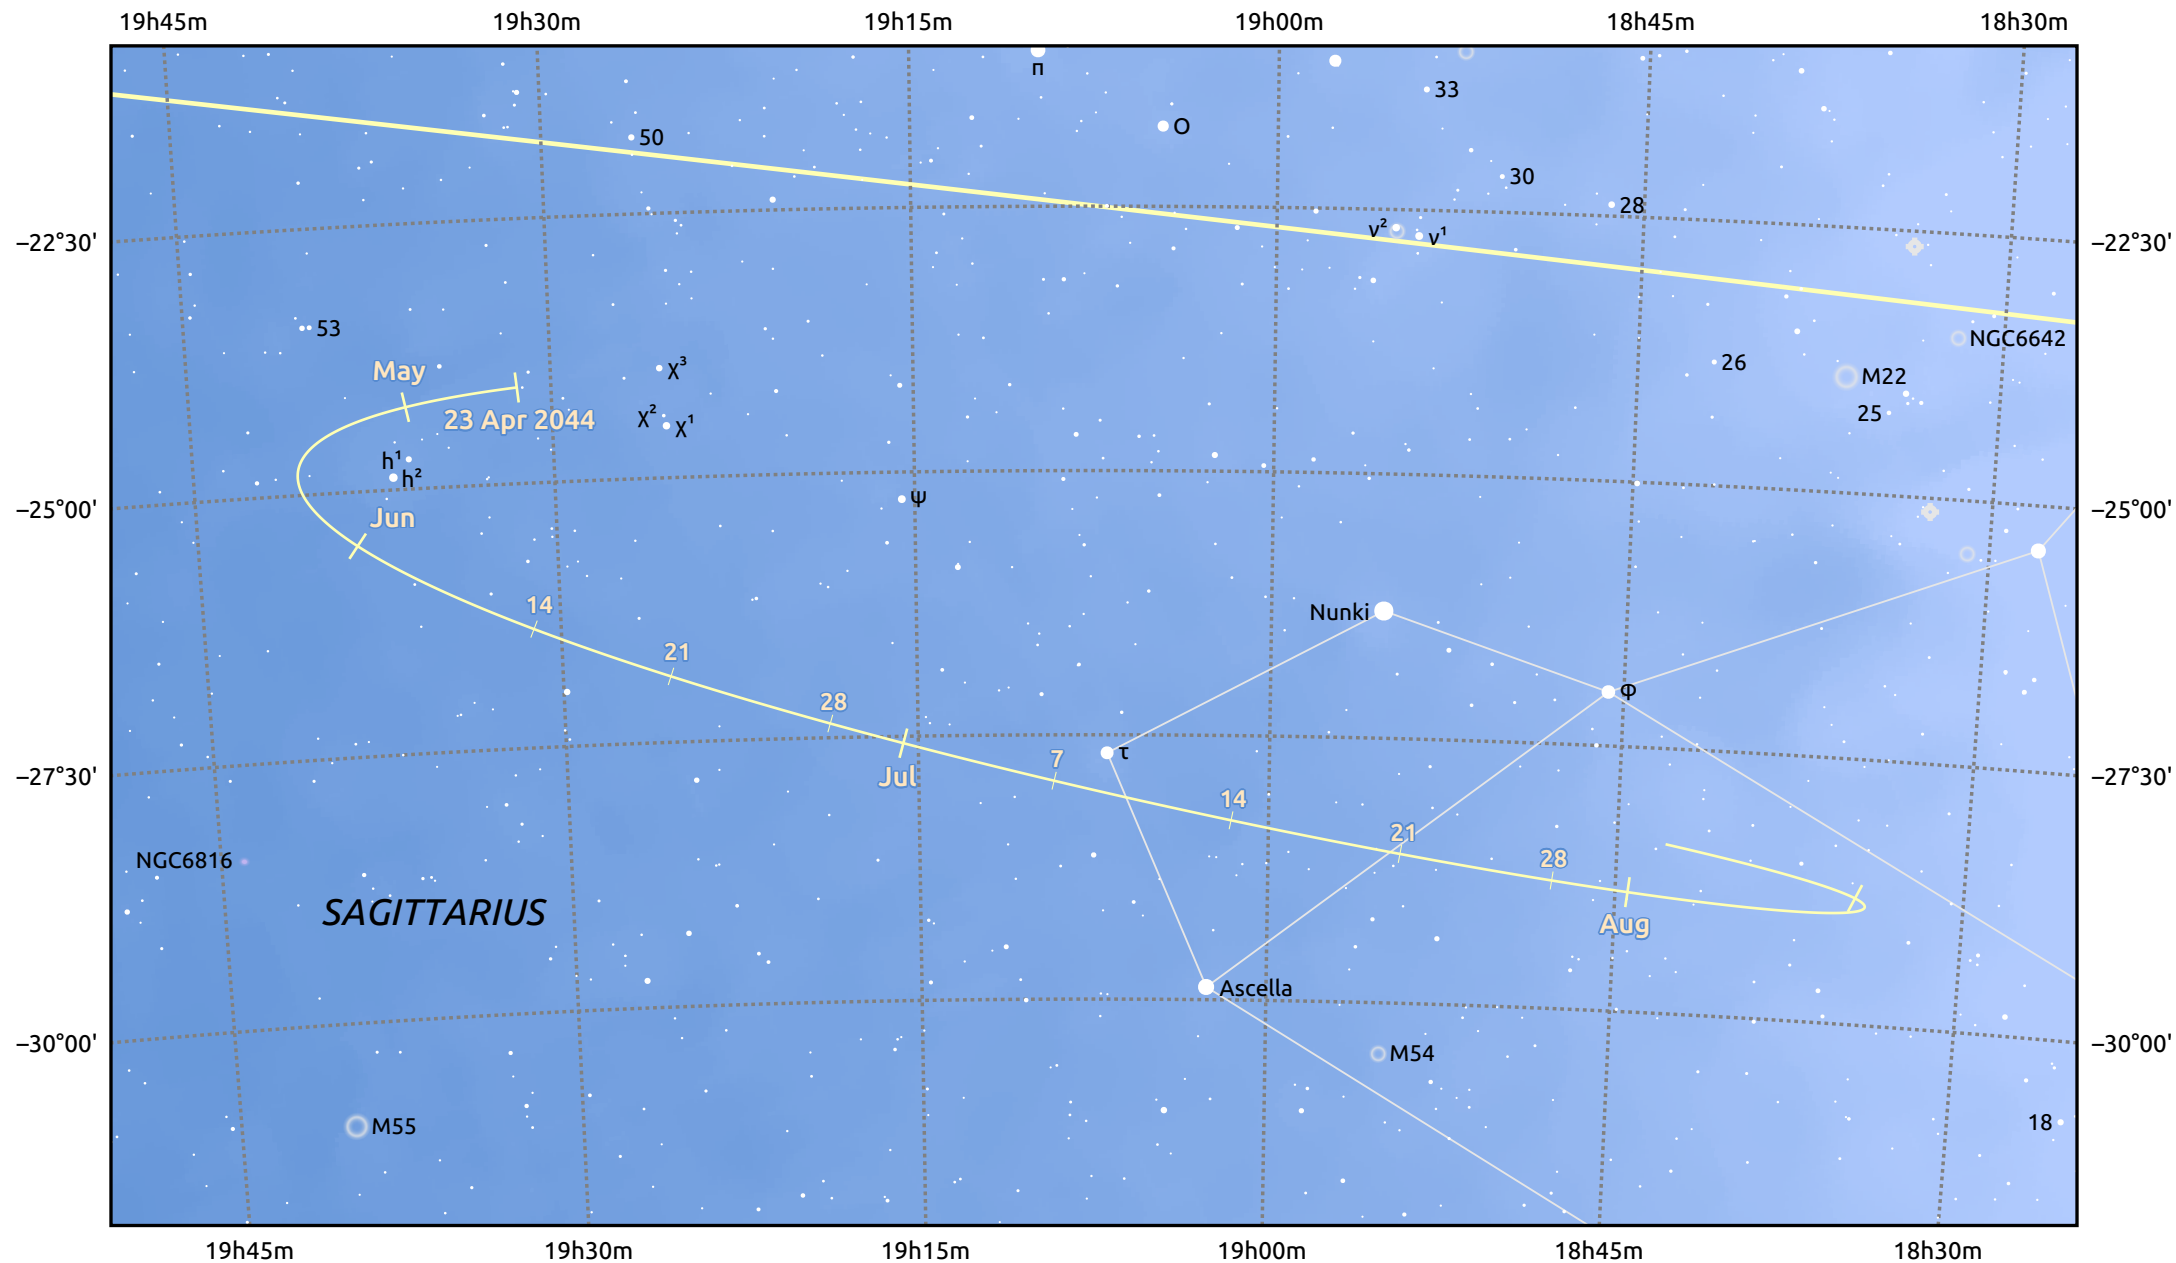

The path of Asteroid 9 Metis around opposition on 7 Jul 2044

© Dominic Ford 2011–2025. Date markers placed at midnight UTC. Downloaded from <https://in-the-sky.org>

Magnitude scale: · 9.0 · 8.0 · 7.0 · 6.0 · 5.0 · 4.0 · 3.0 ● 2.0

- Ecliptic Plane
- Galaxy
- Bright nebula
- Open cluster
- Globular cluster
- ◇ Planetary nebula

Date	Mag
2044 May 1	11.2
2044 Jun 1	10.6
2044 Jun 13	10.3
2044 Jul 1	9.8
2044 Aug 1	10.2
2044 Sep 1	10.8