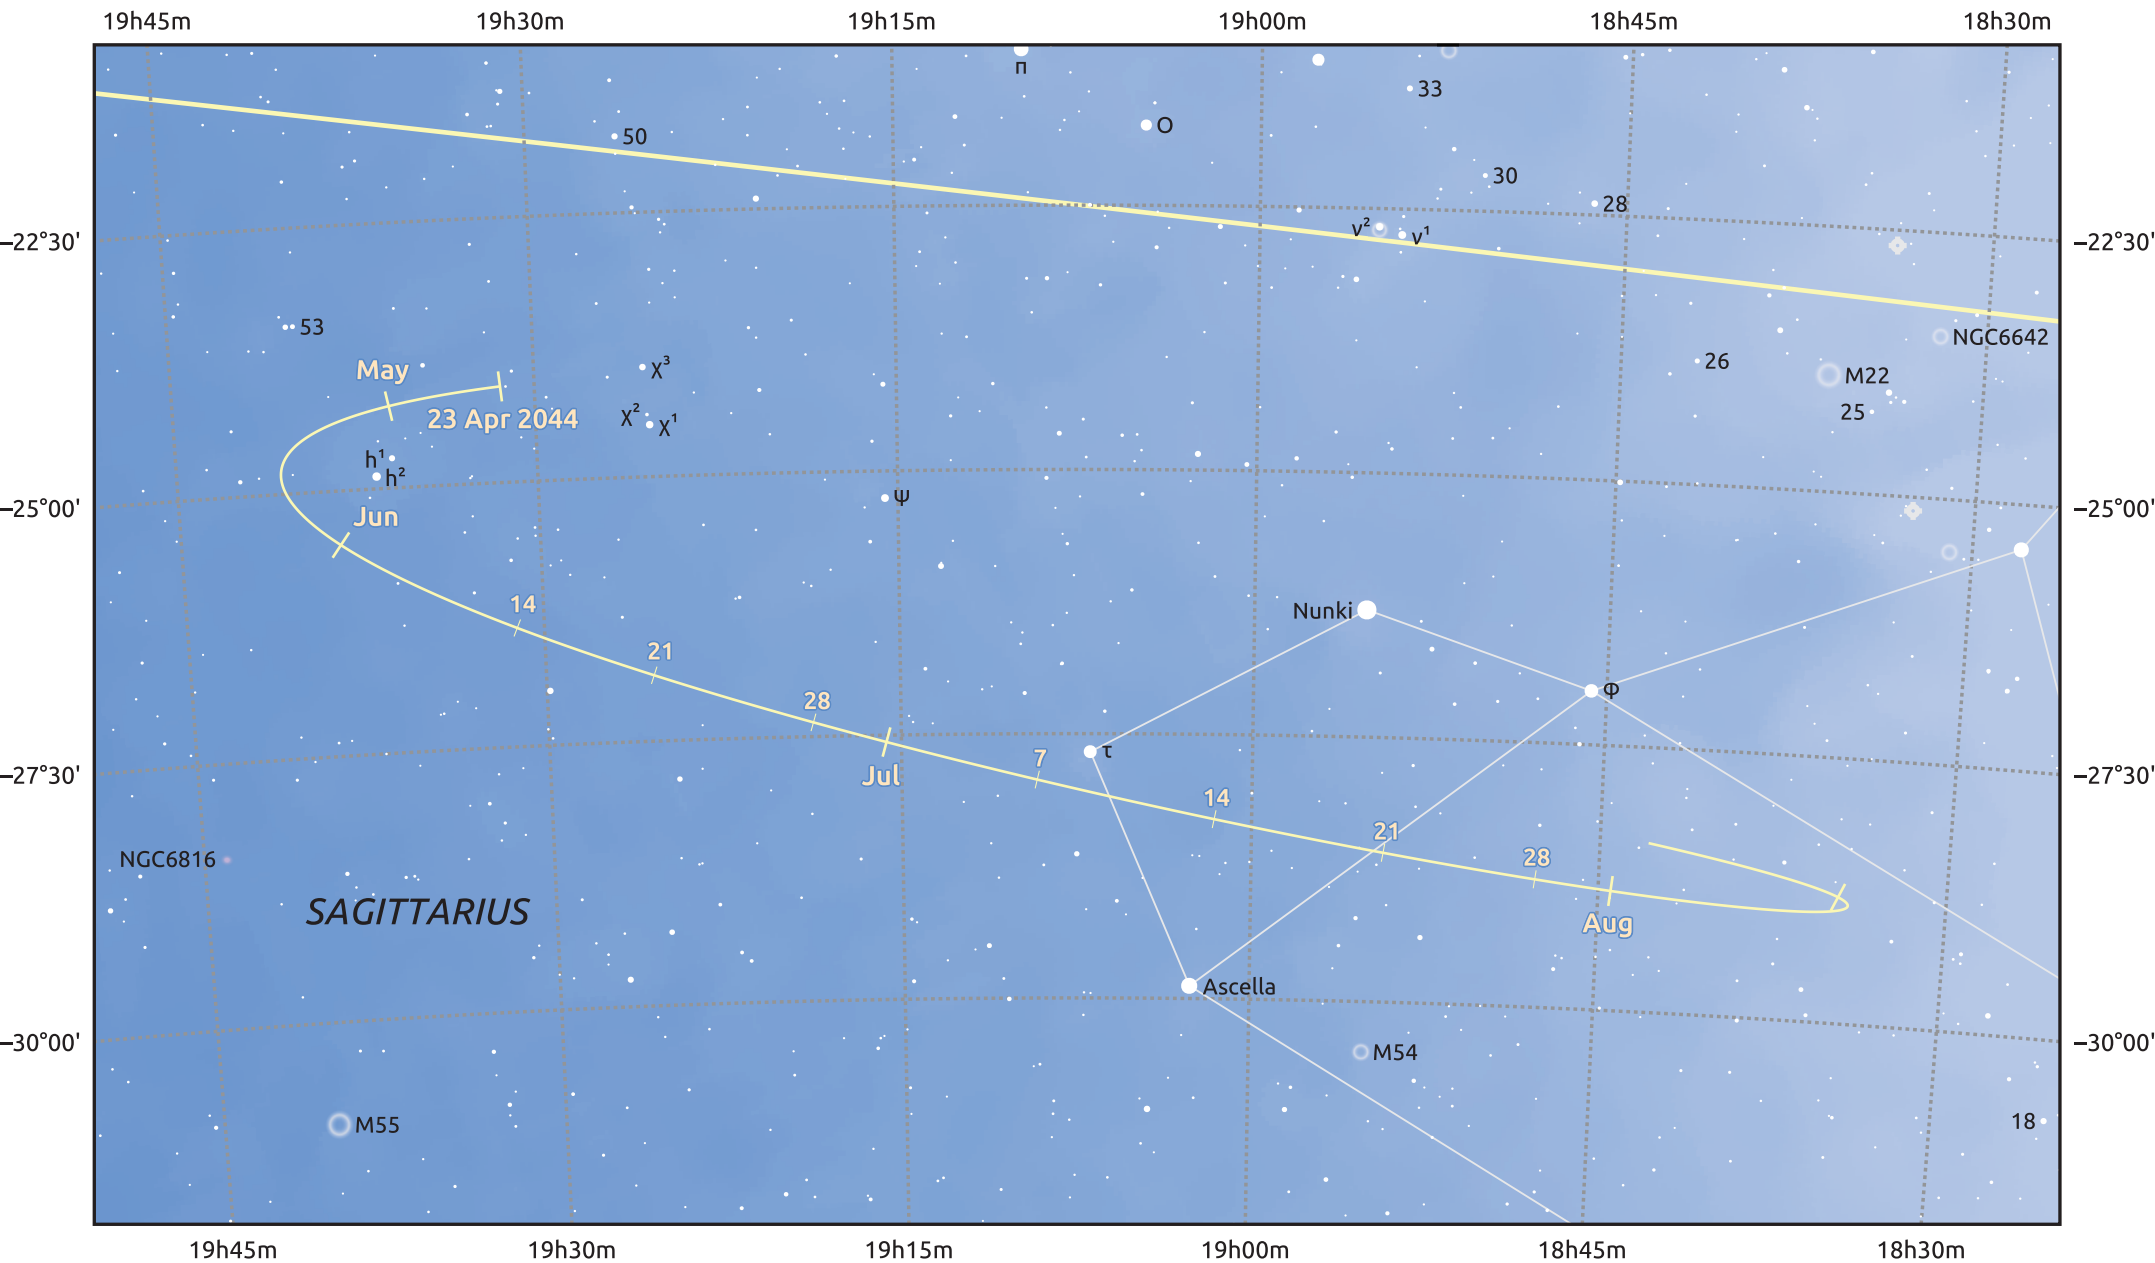

The path of Asteroid 9 Metis around opposition on 7 Jul 2044

© Dominic Ford 2011–2025. Date markers placed at midnight UTC. Downloaded from <https://in-the-sky.org>

Magnitude scale: 9.0 8.0 7.0 6.0 5.0 4.0 3.0 2.0

Ecliptic Plane

Galaxy Bright nebula Open cluster Globular cluster Planetary nebula

Date	Mag
2044 May 1	11.2
2044 Jun 1	10.6
2044 Jun 13	10.3
2044 Jul 1	9.8
2044 Aug 1	10.2
2044 Sep 1	10.8